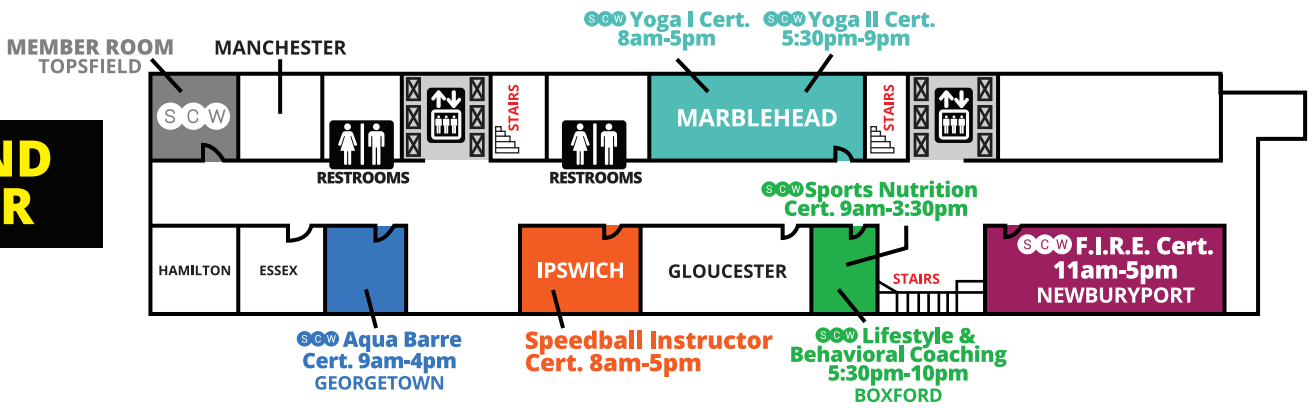

SECOND FLOOR

Boston MANIA[®]

SCW THURSDAY

KEY

- CHARGING STATION
- ELEVATOR
- FOOD
- RESTROOMS