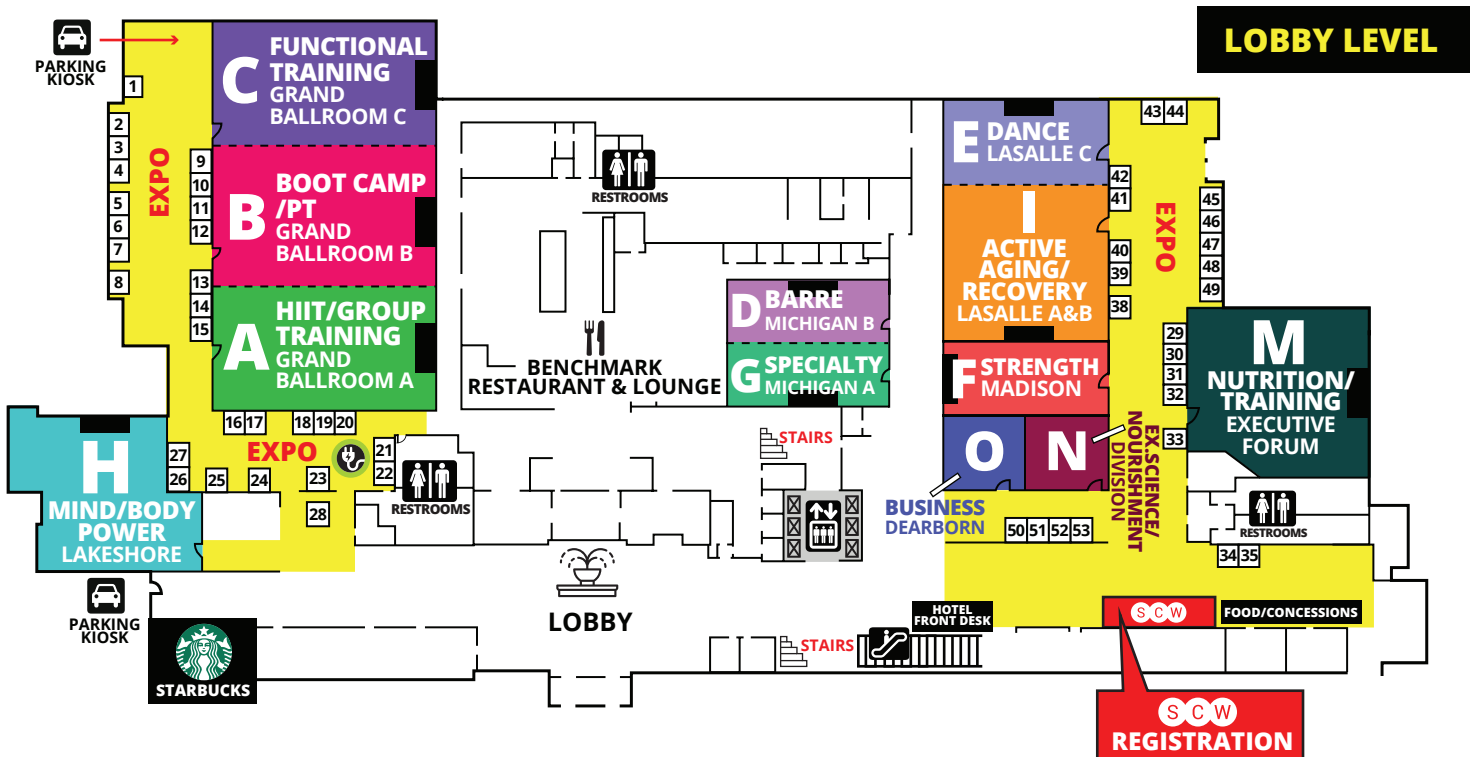

**OUTLINES,  
EVALS &  
CECS**

[www.scwfit.com/MW17](http://www.scwfit.com/MW17)

CELEBRATING 30 YEARS!

Midwest  
**MANIA**  
SCW

**KEY**

- FOOD
- ESCALATOR
- ELEVATOR
- RESTROOMS
- CHARGING STATION

EXPO HOURS	
<b>FRIDAY, SEP. 22:</b>	8:45AM – 2:30PM 5:30PM-6:30PM
<b>SATURDAY, SEP. 23:</b>	8:15AM – 9:30AM 12:15PM – 3:30PM 6:15PM – 7:00PM
<b>SUNDAY, SEP. 24:</b>	10:00AM -1:30PM

# EXPO & SPONSORS

Aiirix Health.....	11	Katie's Lippy Lovers.....	6	Roga Wear.....	48
Aqua Stand Up.....	10	LaBlast.....	43	RYKA.....	26, 27
Balanced Body.....	25	Muscle Mixes.....	3	Savvier.....	13, 14
Barre Flow.....	31	MyoBuddy.....	28	Schwinn.....	24
BollyX.....	46	Namirsa.....	4	SCW.....	18, 19, 20
Bondi Band.....	49	Piloxing.....	8	SCW Express.....	34, 35, 36
BOSU.....	2	Plyoga.....	7	Soul Grooves.....	38
CA Univ of PA.....	12	POUND.....	44	TriggerPoint.....	39, 40
Fit Bodies.....	29	Power Music.....	21, 22	WATERinMOTION.....	37
Fitness Education Seminars...30		Power Plate.....	5	WaterRower.....	15
FXP.....	33	Power Systems.....	16, 17	Zumba.....	41, 42
Hedstrom.....	9	Raised Barre.....	47	Yes! Fitness Music.....	32
Jungshin.....	45	REEBOK.....	23		

### DISCOUNTED PARKING INFORMATION

MANIA® attendees will receive a special parking rate from the hotel of \$10 per night (regularly \$25).

**OUTLINES,  
EVALS &  
CECS**

[www.scwfit.com/MW17](http://www.scwfit.com/MW17)