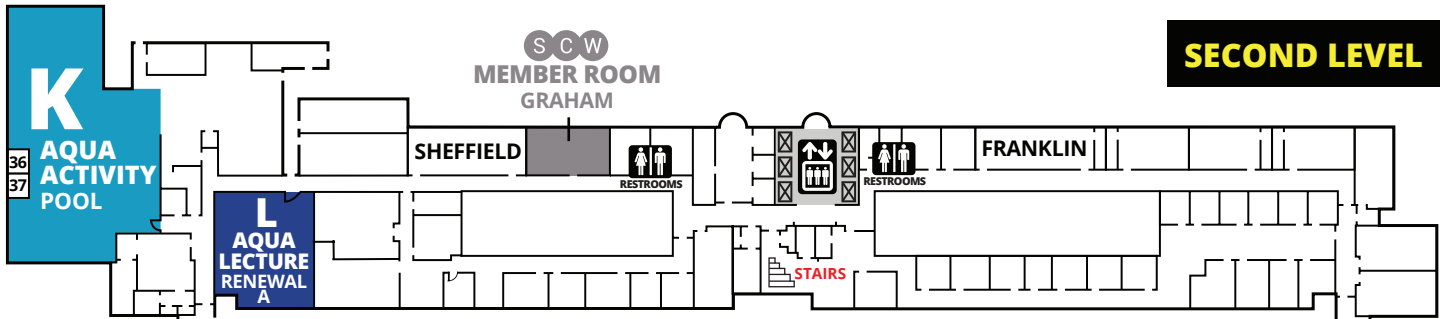

**OUTLINES,  
EVALS &  
CECS**

[www.scwfit.com/MW17](http://www.scwfit.com/MW17)

CELEBRATING 30 YEARS!

Midwest  
**MANIA**  
SCW

**KEY**

- FOOD
- ESCALATOR
- ELEVATOR
- RESTROOMS
- CHARGING STATION

EXPO HOURS	
<b>FRIDAY, SEP. 22:</b>	8:45AM – 2:30PM 5:30PM-6:30PM
<b>SATURDAY, SEP. 23:</b>	8:15AM – 9:30AM 12:15PM – 3:30PM 6:15PM – 7:00PM
<b>SUNDAY, SEP. 24:</b>	10:00AM -1:30PM