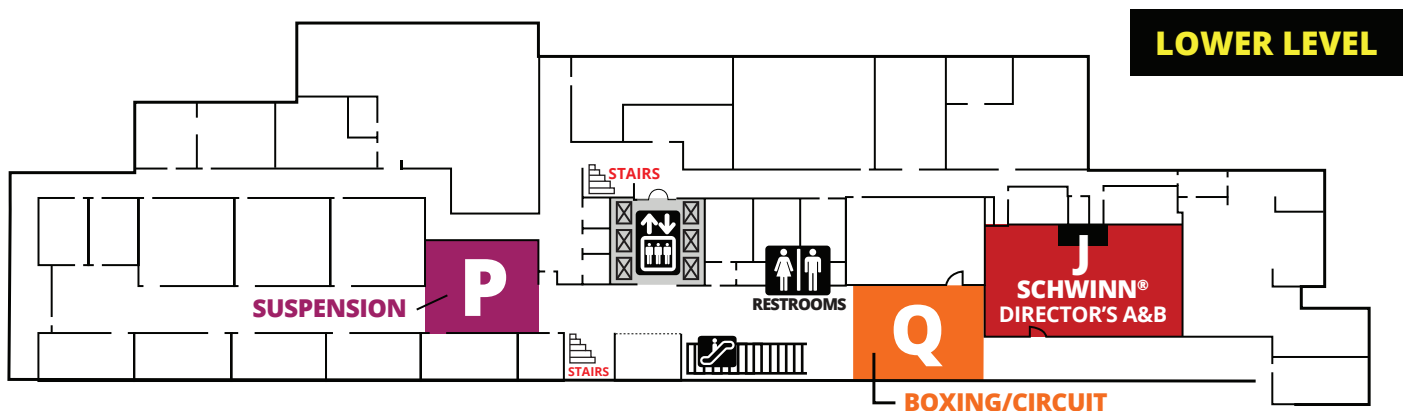

**OUTLINES,  
EVALS &  
CECS**

[www.scwfit.com/MW17](http://www.scwfit.com/MW17)

CELEBRATING 30 YEARS!

Midwest  
**MANIA**  
SCW

**KEY**

- FOOD
- ESCALATOR
- ELEVATOR
- RESTROOMS
- CHARGING STATION

EXPO HOURS	
<b>FRIDAY, SEP. 22:</b>	8:45AM – 2:30PM 5:30PM-6:30PM
<b>SATURDAY, SEP. 23:</b>	8:15AM – 9:30AM 12:15PM – 3:30PM 6:15PM – 7:00PM
<b>SUNDAY, SEP. 24:</b>	10:00AM -1:30PM