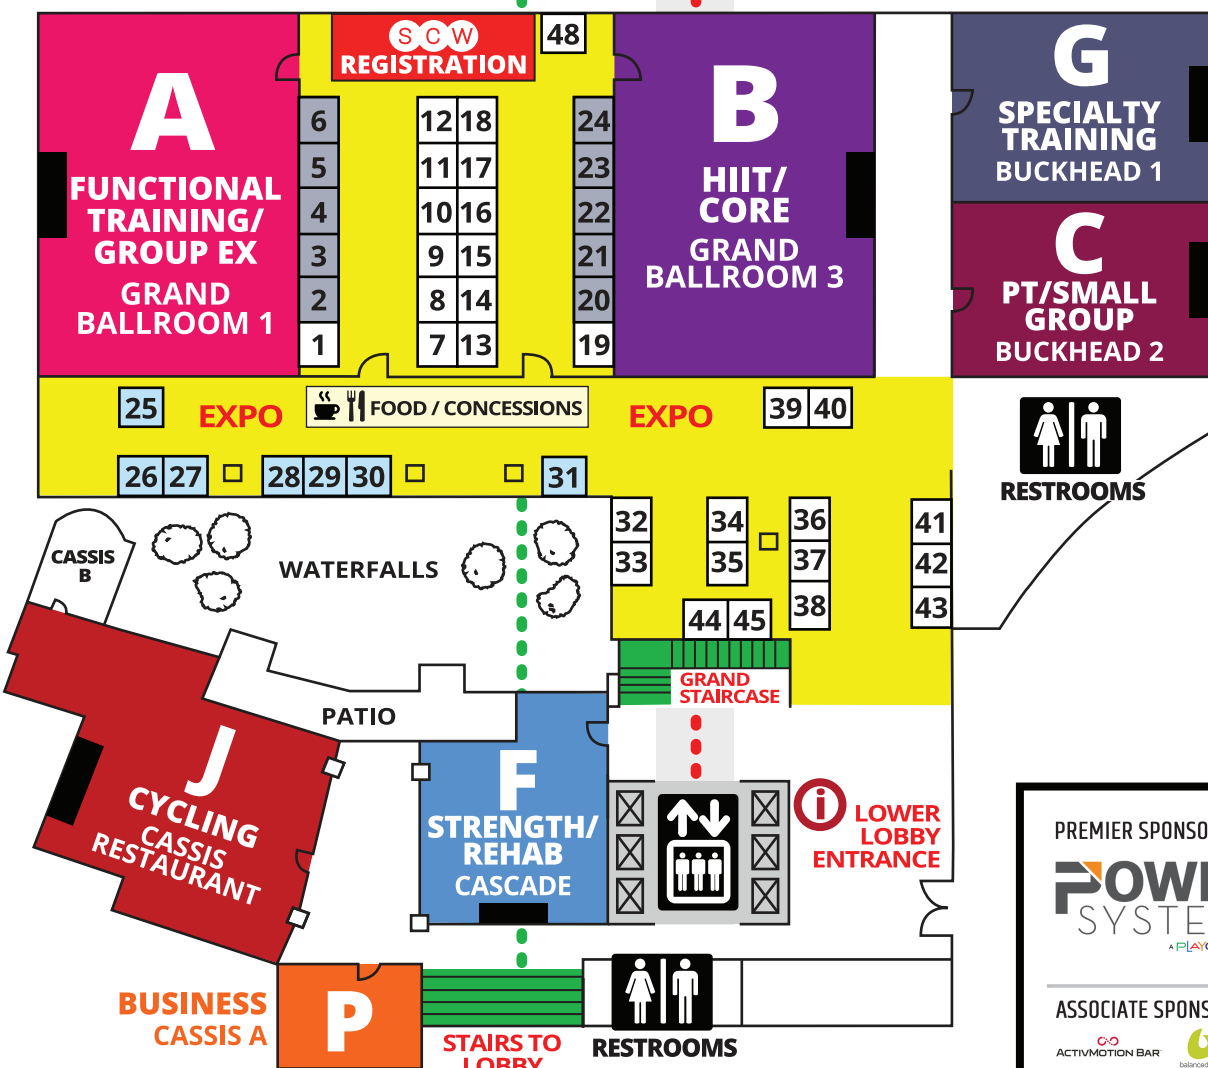

ATLANTA MANIA®

OUTLINES, EVALS & CECS
www.scwfit.com/AT18

L LOBBY LEVEL - 2nd floor

EXHIBITORS

ACTIVMOTION BAR.....	38
AVOCARE.....	46
BEACHBODY.....	1
BFF.....	48
BOSU.....	23
CA UNIVERSITY OF PA.....	42
CLUB PILATES.....	19
CLUB VIBE.....	16
EQUILIBRIUM ACTIVEWEAR.....	26
FITBUDDY.....	33
GRAB THE GOLD.....	27
HEDSTROM.....	22
HIGH FITNESS.....	2
INFINITE BEAUTY.....	44, 45
LABLAST.....	43
MOTION STRETCH STUDIO.....	47
MOUNTAINSIDE WELLNESS.....	25
NAMIRSA.....	14
ONE DAY TO WELLNESS.....	8
POUND.....	32
POWER MUSIC.....	7, 13
POWER SYSTEMS.....	5, 6
RAISED BARRE.....	28
REEBOK CLOTHING.....	24
RIPPED.....	34
ROLLGA.....	35
RUMBLE ROLLER.....	3
RYKA.....	39, 40
SAVIER FITNESS.....	9, 10
SCHWINN.....	30
SCW FITNESS EDUCATION.....	11, 12, 17, 18
SCW FITNESS ED EXPRESS.....	49
SPRY.....	4
STRYKE FITNESS.....	29
TEPUY.....	41
TRIGGERPOINT.....	20, 21
WATERROWER.....	36
WATKINS FITNESS.....	37
YES! FITNESS MUSIC.....	31
ZEN BARRE.....	15

LL LOWER LOBBY LEVEL - 1st floor

PREMIER SPONSORS
 POWER SYSTEMS
 A PLAYCORE COMPANY

CO-SPONSORS
 ryka, Savvier Fitness, TRIGGERPOINT, water motion, WIFA, ZUMBA, STRONG

ASSOCIATE SPONSORS
 ACTIVMOTION BAR, balanced body, BEACHBODY LIVE, BOSU, CLUB PILATES, VIBE, HEDSTROM FITNESS, HIGH FITNESS, Lablast, LESMILLS, ONE DAY TO WELLNESS, POWER MUSIC, RIPPED, Rollga, RUMBLE ROLLER, StairMaster, WaterRower, YES!