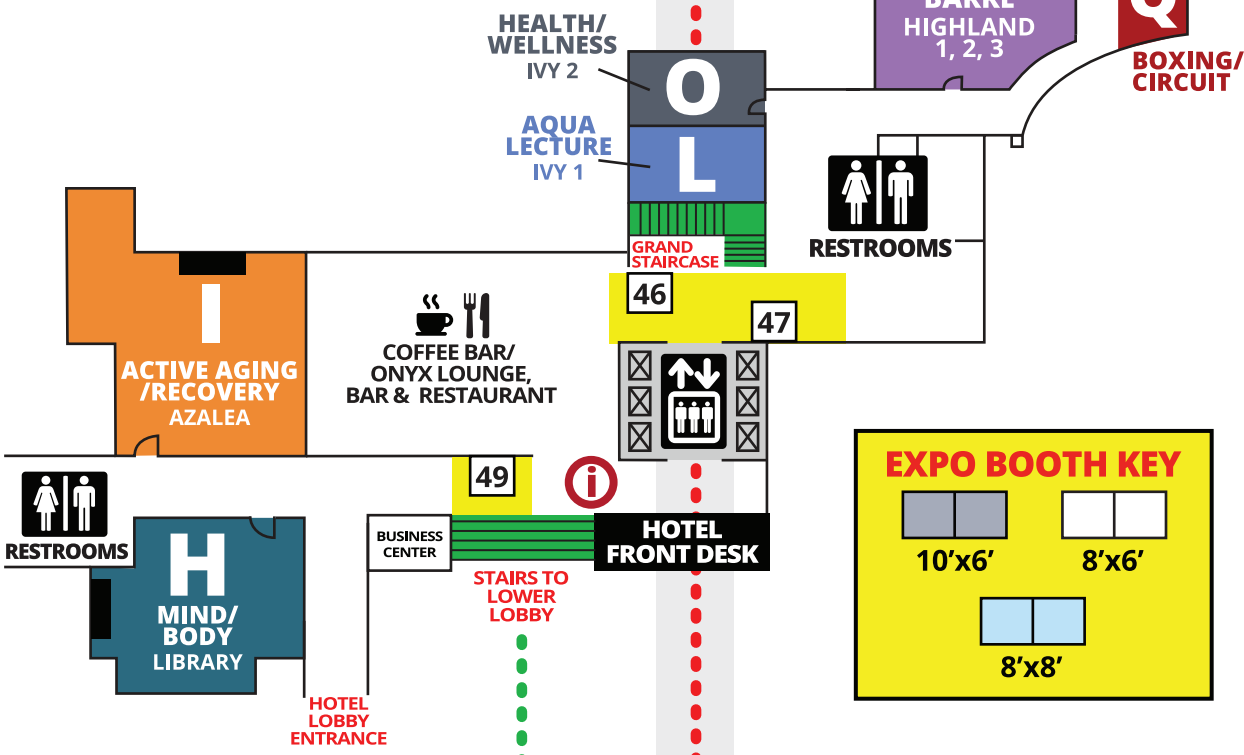

ATLANTA MANIA®

OUTLINES, EVALS & CECS
www.scwfit.com/AT18

L LOBBY LEVEL - 2nd floor

EXHIBITORS

ACTIVMOTION BAR.....	38
AVOCARE.....	46
BEACHBODY.....	1
BFF.....	48
BOSU.....	23
CA UNIVERSITY OF PA.....	42
CLUB PILATES.....	19
CLUB VIBE.....	16
EQUILIBRIUM ACTIVEWEAR.....	26
FITBUDDY.....	33
GRAB THE GOLD.....	27
HEDSTROM.....	22
HIGH FITNESS.....	2
INFINITE BEAUTY.....	44, 45
LABLAST.....	43
MOTION STRETCH STUDIO.....	47
MOUNTAINSIDE WELLNESS.....	25
NAMIRSA.....	14
ONE DAY TO WELLNESS.....	8
POUND.....	32
POWER MUSIC.....	7, 13
POWER SYSTEMS.....	5, 6
RAISED BARRE.....	28
REEBOK CLOTHING.....	24
RIPPED.....	34
ROLLGA.....	35
RUMBLE ROLLER.....	3
RYKA.....	39, 40
SAVIER FITNESS.....	9, 10
SCHWINN.....	30
SCW FITNESS EDUCATION.....	11, 12, 17, 18
SCW FITNESS ED EXPRESS.....	49
SPRY.....	4
STRYKE FITNESS.....	29
TEPUY.....	41
TRIGGERPOINT.....	20, 21
WATERROWER.....	36
WATKINS FITNESS.....	37
YES! FITNESS MUSIC.....	31
ZEN BARRE.....	15

LL LOWER LOBBY LEVEL - 1st floor

PREMIER SPONSORS
 POWER SYSTEMS
 A PLAYCORE COMPANY

CO-SPONSORS
 ryka, Savvier Fitness, TRIGGERPOINT, water motion, WIFA, ZUMBA, STRONG

ASSOCIATE SPONSORS
 ACTIVMOTION BAR, balanced body, BEACHBODY LIVE, BOSU, CLUB PILATES, VIBE, HEDSTROM FITNESS, HIGH FITNESS, Lablast, LESMILLS, ONE DAY TO WELLNESS, POWER MUSIC, RIPPED, Rollga, RUMBLE ROLLER, StairMaster, WaterRower, YES!