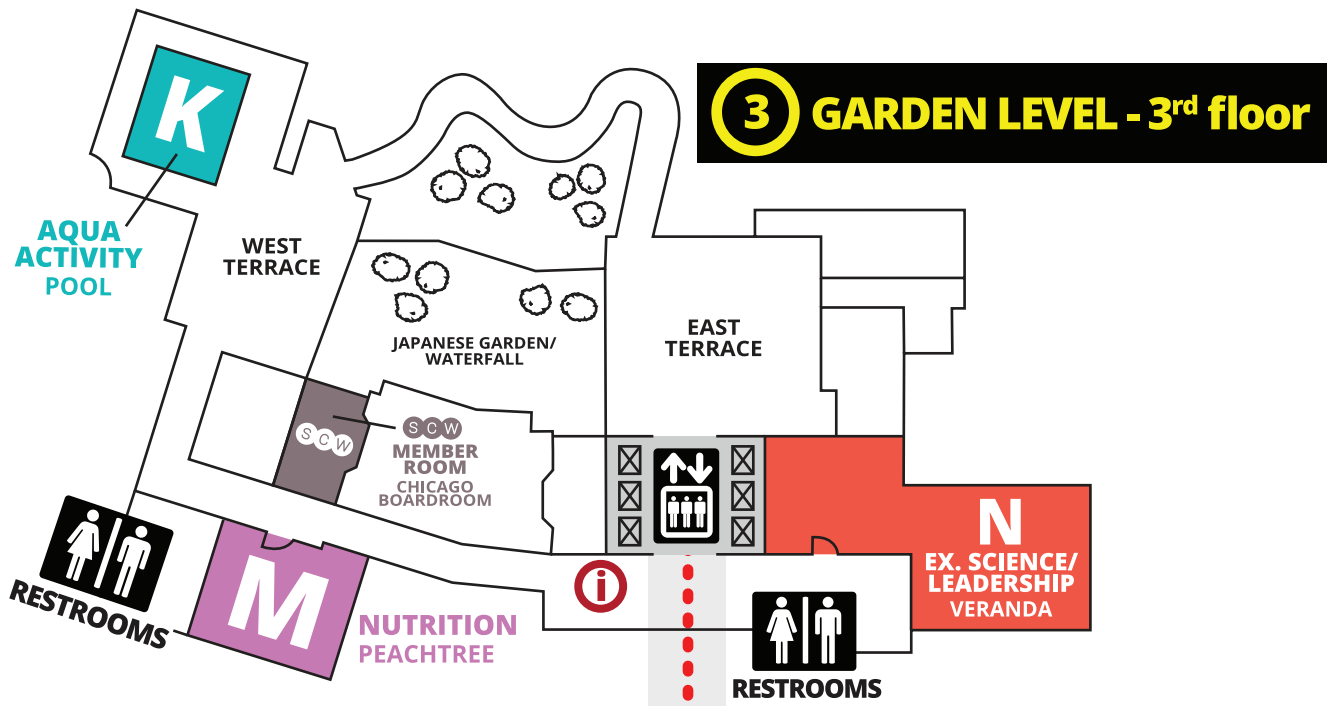

ATLANTA MANIA®

OUTLINES, EVALS & CECS
www.scwfit.com/AT18

L LOBBY LEVEL - 2nd floor

EXHIBITORS

ACTIVMOTION BAR.....	38
AVOCARE.....	46
BEACHBODY.....	1
BFF.....	48
BOSU.....	23
CA UNIVERSITY OF PA.....	42
CLUB PILATES.....	19
CLUB VIBE.....	16
EQUILIBRIUM ACTIVEWEAR.....	26
FITBUDDY.....	33
GRAB THE GOLD.....	27
HEDSTROM.....	22
HIGH FITNESS.....	2
INFINITE BEAUTY.....	44, 45
LABLAST.....	43
MOTION STRETCH STUDIO.....	47
MOUNTAINSIDE WELLNESS.....	25
NAMIRSA.....	14
ONE DAY TO WELLNESS.....	8
POUND.....	32
POWER MUSIC.....	7, 13
POWER SYSTEMS.....	5, 6
RAISED BARRE.....	28
REEBOK CLOTHING.....	24
RIPPED.....	34
ROLLGA.....	35
RUMBLE ROLLER.....	3
RYKA.....	39, 40
SAVIER FITNESS.....	9, 10
SCHWINN.....	30
SCW FITNESS EDUCATION.....	11, 12, 17, 18
SCW FITNESS ED EXPRESS.....	49
SPRY.....	4
STRYKE FITNESS.....	29
TEPUY.....	41
TRIGGERPOINT.....	20, 21
WATERROWER.....	36
WATKINS FITNESS.....	37
YES! FITNESS MUSIC.....	31
ZEN BARRE.....	15

LL LOWER LOBBY LEVEL - 1st floor

PREMIER SPONSORS
 POWER SYSTEMS
 A PLAYCORE COMPANY

CO-SPONSORS
 ryka, Savvier Fitness, TRIGGERPOINT, water motion, WIFA, ZUMBA, STRONG

ASSOCIATE SPONSORS
 ACTIVMOTION BAR, balanced body, BEACHBODY LIVE, BOSU, CLUB PILATES, VIBE, HEDSTROM FITNESS, HIGH FITNESS, Lablast, LESMILLS, ONE DAY TO WELLNESS, POWER MUSIC, RIPPED, Rollga, RUMBLE ROLLER, StairMaster, WaterRower, YES!