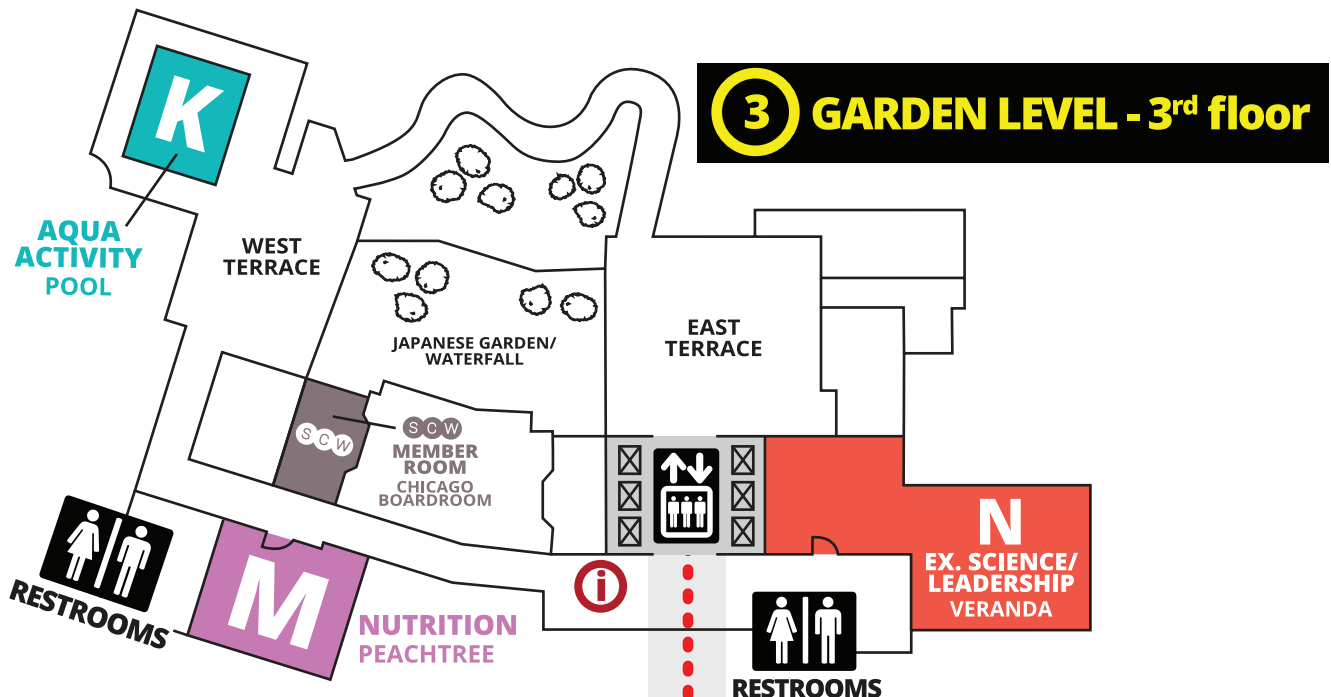

ATLANTA MANIA®

OUTLINES, EVALS & CECS
www.scwfit.com/AT18

L LOBBY LEVEL - 2nd floor

PARKING INFO

Hotel Guests: \$21 self-parking & \$29 valet with in/out privileges (charged to your hotel room each night).

Non-Hotel Guests: \$7 self-parking & \$11 valet parking with no in/out privileges.

LL LOWER LOBBY LEVEL - 1st floor

EXHIBITORS

ACTIVMOTION BAR.....	38
AVOCARE.....	46
BEACHBODY.....	1
BFF.....	48
BOSU.....	23
CA UNIVERSITY OF PA.....	42
CLUB PILATES.....	19
CLUB VIBE.....	16
EQUILIBRIUM ACTIVEWEAR.....	26
FITBUDDY.....	33
GRAB THE GOLD.....	27
HEDSTROM.....	22
HIGH FITNESS.....	2
INFINITE BEAUTY.....	44, 45
LABLAST.....	43
MOTION STRETCH STUDIO.....	47
MOUNTAINSIDE WELLNESS.....	25
NAMIRSA.....	14
ONE DAY TO WELLNESS.....	8
POUND.....	32
POWER MUSIC.....	7, 13
POWER SYSTEMS.....	5, 6
RAISED BARRE.....	28
REEBOK CLOTHING.....	24
RIPPED.....	34
ROLLGA.....	35
RUMBLE ROLLER.....	3
RYKA.....	39, 40
SAVIER FITNESS.....	9, 10
SCHWINN.....	30
SCW FITNESS EDUCATION.....	11, 12, 17, 18
SCW FITNESS ED EXPRESS.....	49
SPRY.....	4
STRYKE FITNESS.....	29
TEPUY.....	41
TRIGGERPOINT.....	20, 21
WATERROWER.....	36
WATKINS FITNESS.....	37
YES! FITNESS MUSIC.....	31
ZEN BARRE.....	15