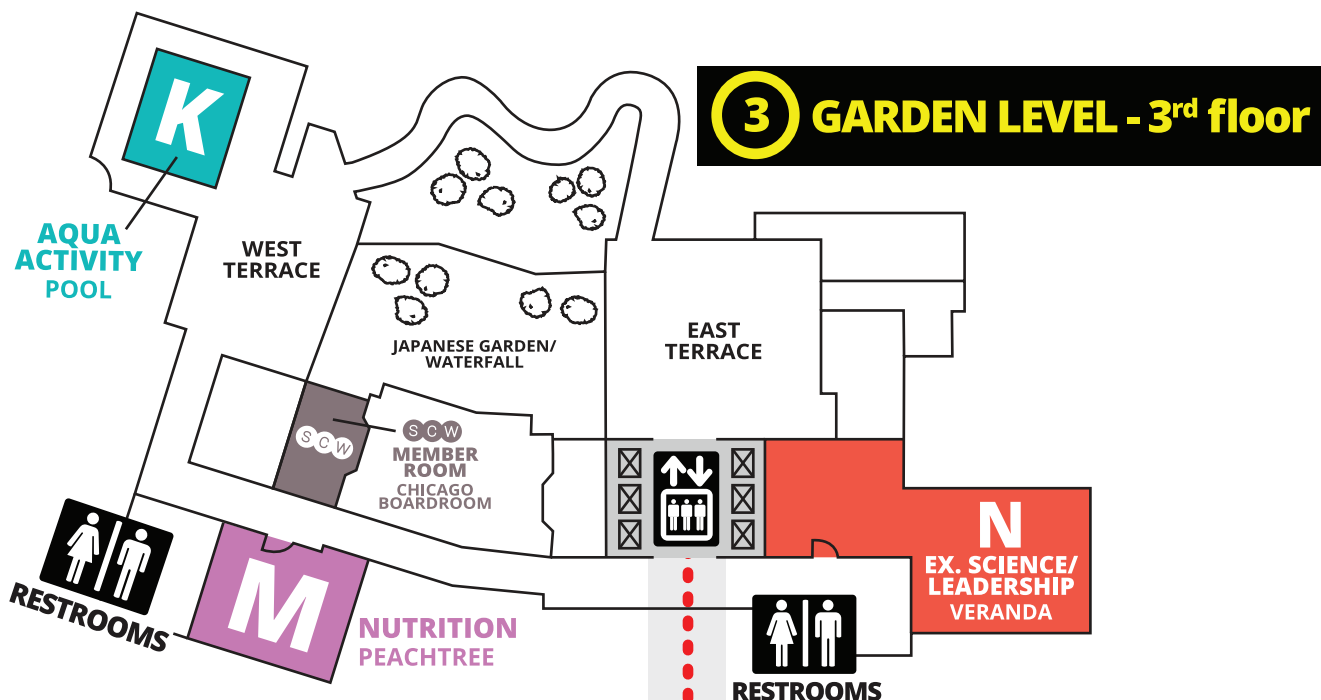

# ATLANTA MANIA<sup>®</sup>

OUTLINES, EVALS & CECS  
[www.scwfit.com/AT18](http://www.scwfit.com/AT18)

### L LOBBY LEVEL - 2<sup>nd</sup> floor

### LL LOWER LOBBY LEVEL - 1<sup>st</sup> floor

## EXHIBITORS

ACTIVMOTION BAR.....	38
BEACHBODY.....	1
BOSU.....	23
CA UNIVERSITY OF PA.....	42
CLUB PILATES.....	19
CLUB VIBE.....	16
FITBUDDY.....	33
GRAB THE GOLD.....	27
HEDSTROM.....	22
HIGH FITNESS.....	2
INFINITE BEAUTY.....	44, 45
LABLAST.....	43
MOUNTAINSIDE WELLNESS.....	25
NAMIRSA.....	14
ONE DAY TO WELLNESS.....	8
POUND.....	32
POWER MUSIC.....	7, 13
POWER SYSTEMS.....	5, 6
RAISED BARRE.....	28
REEBOK.....	24
RIPPED.....	34
ROLLGA.....	35
RUMBLE ROLLER.....	3
RX BAR.....	26
RYKA.....	39, 40
SAVIER FITNESS.....	9, 10
SCHWINN.....	30
SCW.....	11, 12, 17, 18
SCW EXPRESS.....	46, 47
SPRY.....	4
TEPUY.....	41
TRIGGERPOINT.....	20, 21
WATERROWER.....	36
WATKINS FITNESS.....	37
YES! FITNESS MUSIC.....	31
ZEN BARRE.....	15