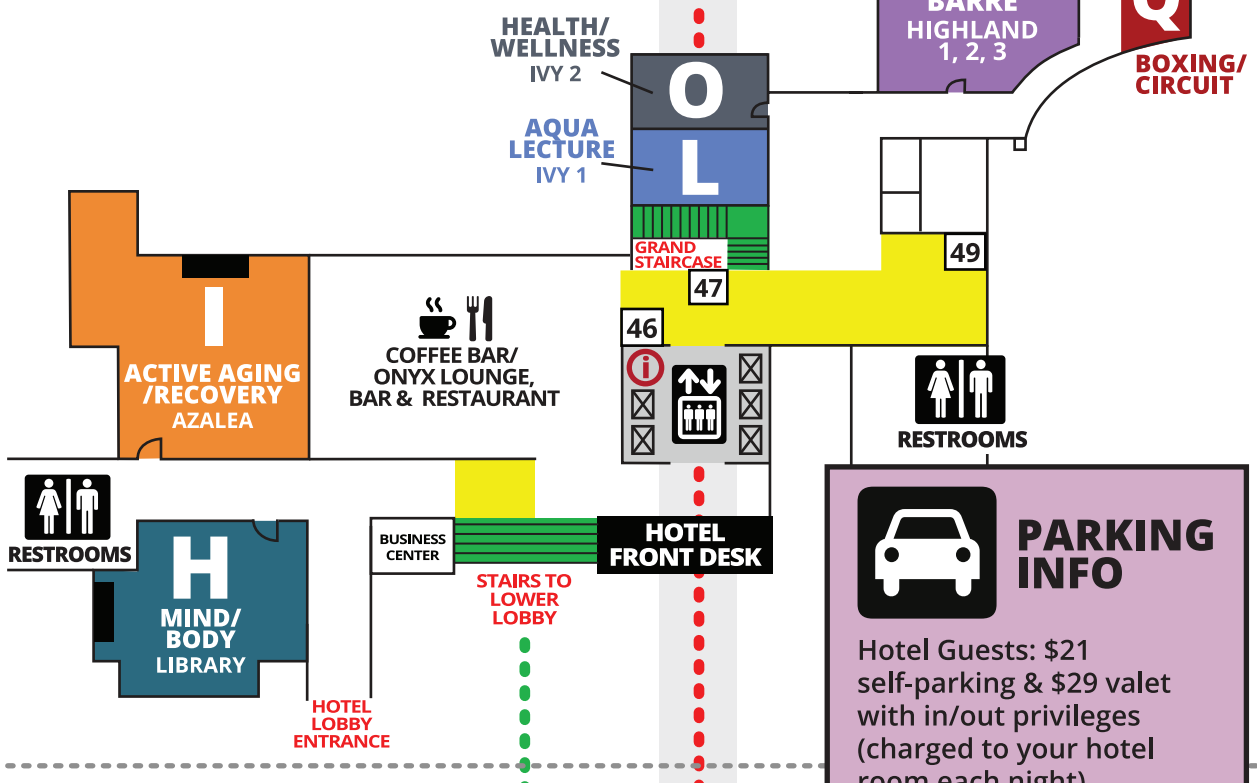

ATLANTA MANIA®

OUTLINES, EVALS & CECS
www.scwfit.com/AT18

L LOBBY LEVEL - 2nd floor

PARKING INFO

Hotel Guests: \$21 self-parking & \$29 valet with in/out privileges (charged to your hotel room each night).

Non-Hotel Guests: \$7 self-parking & \$11 valet parking with no in/out privileges.

LL LOWER LOBBY LEVEL - 1st floor

EXHIBITORS

ACTIVMOTION BAR.....	38
AVOCARE.....	46
BEACHBODY.....	1
BFF.....	48
BOSU.....	23
CA UNIVERSITY OF PA.....	42
CLUB PILATES.....	19
CLUB VIBE.....	16
EQUILIBRIUM ACTIVEWEAR.....	26
FITBUDDY.....	33
GRAB THE GOLD.....	27
HEDSTROM.....	22
HIGH FITNESS.....	2
INFINITE BEAUTY.....	44, 45
LABLAST.....	43
MOTION STRETCH STUDIO.....	47
MOUNTAINSIDE WELLNESS.....	25
NAMIRSA.....	14
ONE DAY TO WELLNESS.....	8
POUND.....	32
POWER MUSIC.....	7, 13
POWER SYSTEMS.....	5, 6
RAISED BARRE.....	28
REEBOK CLOTHING.....	24
RIPPED.....	34
ROLLGA.....	35
RUMBLE ROLLER.....	3
RYKA.....	39, 40
SAVIER FITNESS.....	9, 10
SCHWINN.....	30
SCW FITNESS EDUCATION.....	11, 12, 17, 18
SCW FITNESS ED EXPRESS.....	49
SPRY.....	4
STRYKE FITNESS.....	29
TEPUY.....	41
TRIGGERPOINT.....	20, 21
WATERROWER.....	36
WATKINS FITNESS.....	37
YES! FITNESS MUSIC.....	31
ZEN BARRE.....	15