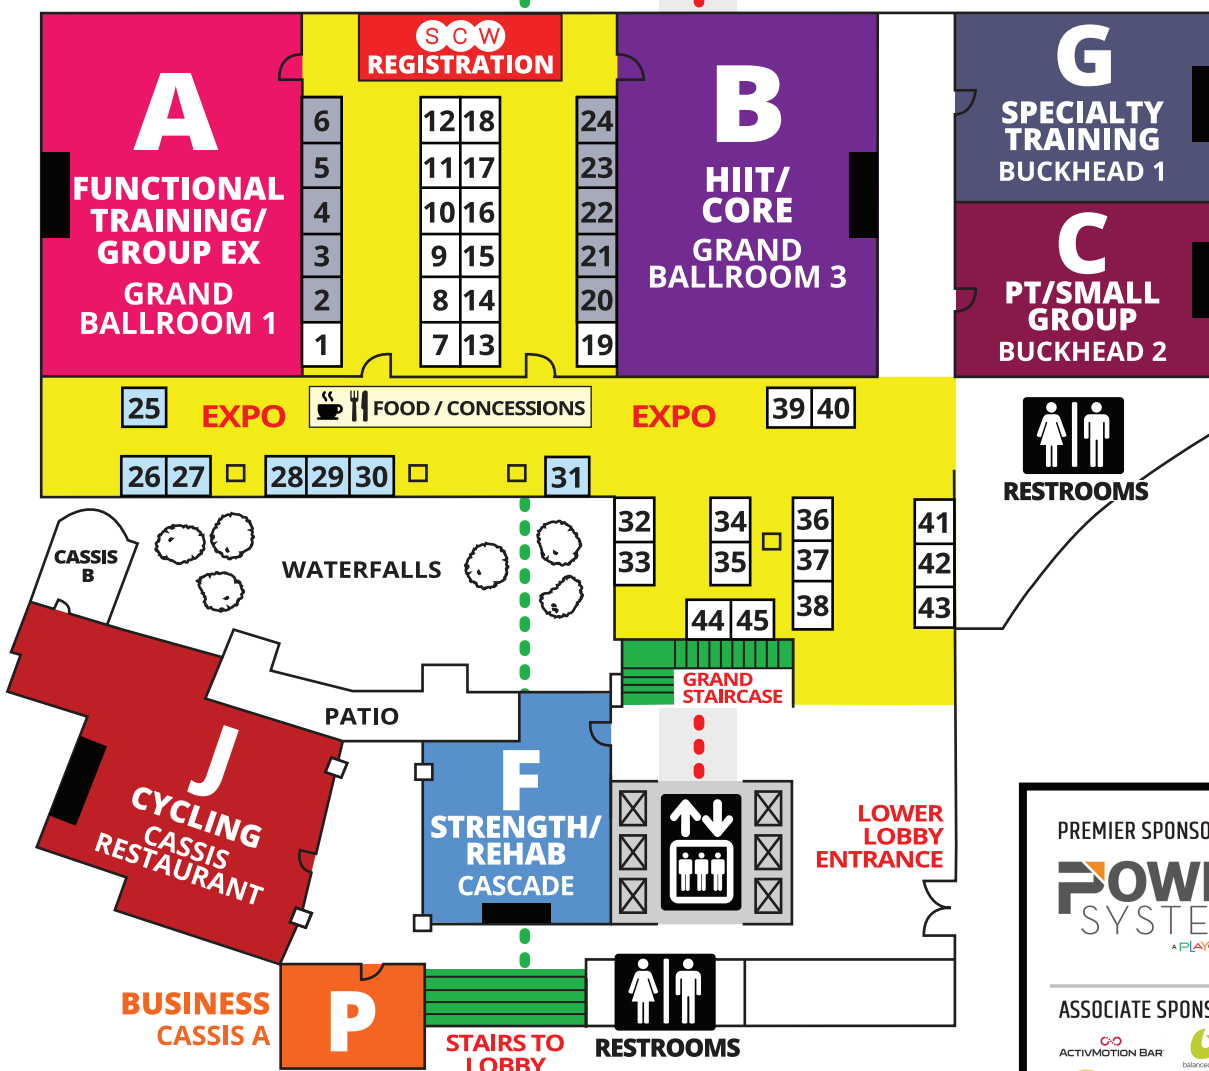

# ATLANTA MANIA<sup>®</sup>

OUTLINES, EVALS & CECS  
[www.scwfit.com/AT18](http://www.scwfit.com/AT18)

### L LOBBY LEVEL - 2<sup>nd</sup> floor

### LL LOWER LOBBY LEVEL - 1<sup>st</sup> floor

## EXHIBITORS

ACTIVMOTION BAR.....	38
BEACHBODY.....	1
BOSU.....	23
CA UNIVERSITY OF PA.....	42
CLUB PILATES.....	19
CLUB VIBE.....	16
FITBUDDY.....	33
GRAB THE GOLD.....	27
HEDSTROM.....	22
HIGH FITNESS.....	2
INFINITE BEAUTY.....	44, 45
LABLAST.....	43
MOUNTAINSIDE WELLNESS.....	25
NAMIRSA.....	14
ONE DAY TO WELLNESS.....	8
POUND.....	32
POWER MUSIC.....	7, 13
POWER SYSTEMS.....	5, 6
RAISED BARRE.....	28
REEBOK.....	24
RIPPED.....	34
ROLLGA.....	35
RUMBLE ROLLER.....	3
RX BAR.....	26
RYKA.....	39, 40
SAVIER FITNESS.....	9, 10
SCHWINN.....	30
SCW.....	11, 12, 17, 18
SCW EXPRESS.....	46, 47
SPRY.....	4
TEPUY.....	41
TRIGGERPOINT.....	20, 21
WATERROWER.....	36
WATKINS FITNESS.....	37
YES! FITNESS MUSIC.....	31
ZEN BARRE.....	15