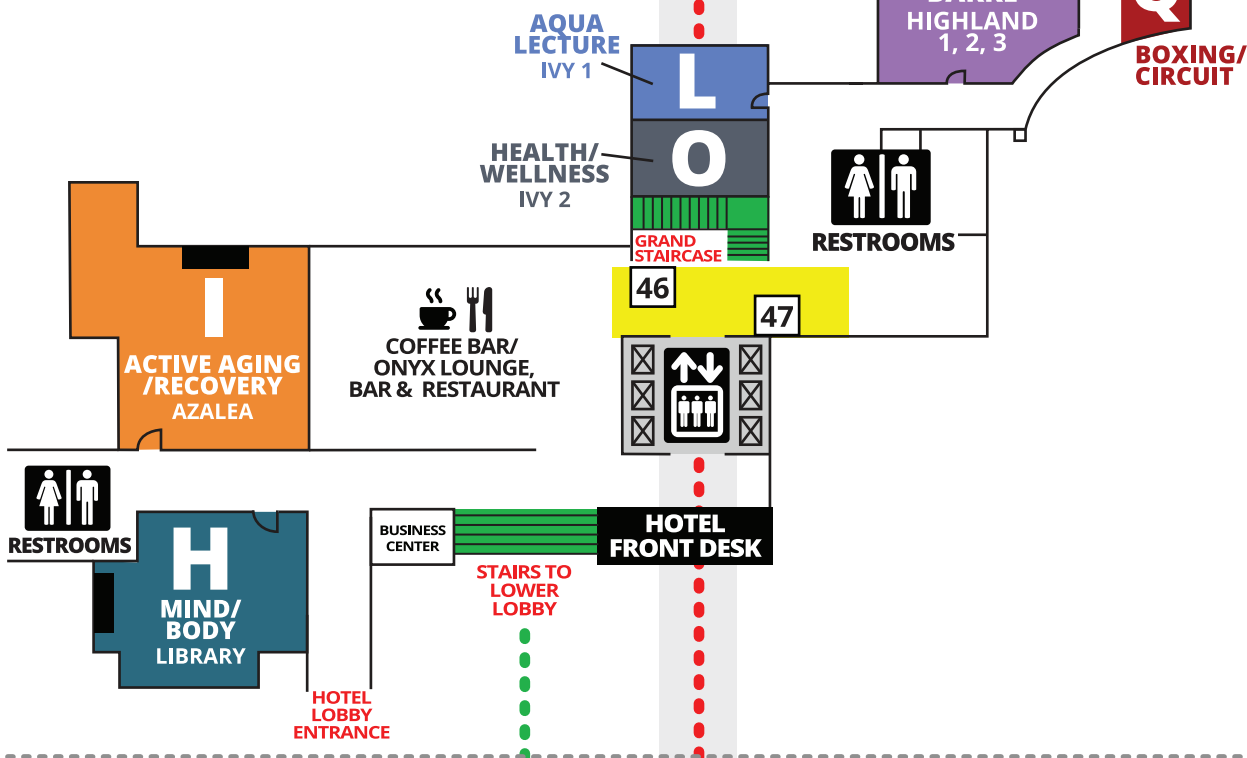

# ATLANTA MANIA<sup>®</sup>

OUTLINES, EVALS & CECS  
[www.scwfit.com/AT18](http://www.scwfit.com/AT18)

### L LOBBY LEVEL - 2<sup>nd</sup> floor

### LL LOWER LOBBY LEVEL - 1<sup>st</sup> floor

## EXHIBITORS

ACTIVMOTION BAR.....	38
BEACHBODY.....	1
BOSU.....	23
CA UNIVERSITY OF PA.....	42
CLUB PILATES.....	19
CLUB VIBE.....	16
FITBUDDY.....	33
GRAB THE GOLD.....	27
HEDSTROM.....	22
HIGH FITNESS.....	2
INFINITE BEAUTY.....	44, 45
LABLAST.....	43
MOUNTAINSIDE WELLNESS.....	25
NAMIRSA.....	14
ONE DAY TO WELLNESS.....	8
POUND.....	32
POWER MUSIC.....	7, 13
POWER SYSTEMS.....	5, 6
RAISED BARRE.....	28
REEBOK.....	24
RIPPED.....	34
ROLLGA.....	35
RUMBLE ROLLER.....	3
RX BAR.....	26
RYKA.....	39, 40
SAVIER FITNESS.....	9, 10
SCHWINN.....	30
SCW.....	11, 12, 17, 18
SCW EXPRESS.....	46, 47
SPRY.....	4
TEPUY.....	41
TRIGGERPOINT.....	20, 21
WATERROWER.....	36
WATKINS FITNESS.....	37
YES! FITNESS MUSIC.....	31
ZEN BARRE.....	15