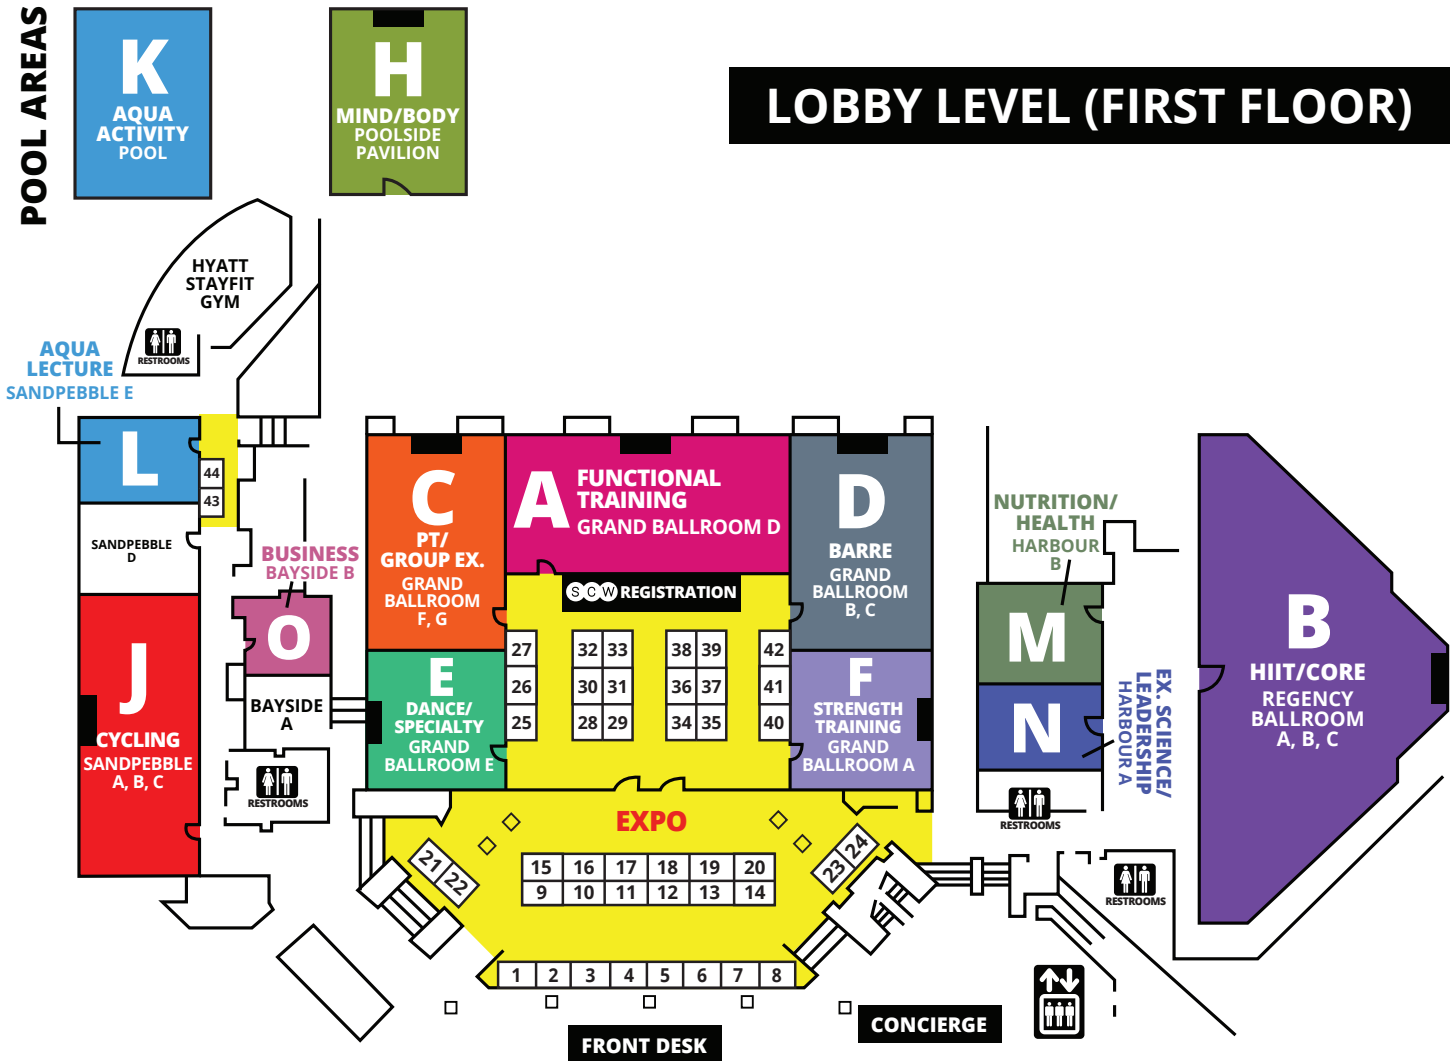

CALIFORNIA MANIA[®]

SCW

APRIL 6-8, 2018

OUTLINES, EVALS & CECS

www.scwfit.com/CA18

ATRIUM LEVEL (SECOND FLOOR)

LOBBY LEVEL (FIRST FLOOR)

CALIFORNIA MANIA®

EXPO & SPONSORS

EXPO HOURS

THURSDAY, APRIL 5 5:00PM – 7:00PM

FRIDAY, APRIL 6 8:45AM – 2:30PM
5:15PM – 6:45PM

SATURDAY, APRIL 7 8:15AM – 9:30AM
12:15PM – 3:30PM
6:15PM – 7:00PM

SUNDAY, APRIL 8 10:00AM -1:30PM

AEROROPEs.....42	POUND.....23	SCW EXPRESS.....43, 44
BEACHBODY.....27	POWER MUSIC.....34, 35	SPRY.....10
CA UNIVERSITY OF PA.....6	POWER SYSTEMS.....21, 22	TEPUY ACTIVEWEAR.....39
CLUB PILATES.....5	REEBOK.....8	TRIGGERPOINT.....28, 29
EFREN BUZZO.....25	RIPPED/RUMBLE.....33	TWO DIAMOND FIT.....31
HIGH FITNESS.....32	RUMBLE ROLLER.....17	WATERROWER.....4
KEVITA.....37	RYKA.....15, 16	WORKOUT TEMPS.....11
MOUNTAINSIDE WELLNESS...36	SAND JUNE.....40, 41	YES! FITNESS MUSIC.....18
MUVZ.....26	SAVVIER.....1, 2	ZUMBA.....30
NAMIRSA.....12	SCHWINN.....9	
ONE DAY TO WELLNESS.....3	SCW.....13, 14, 19, 20	