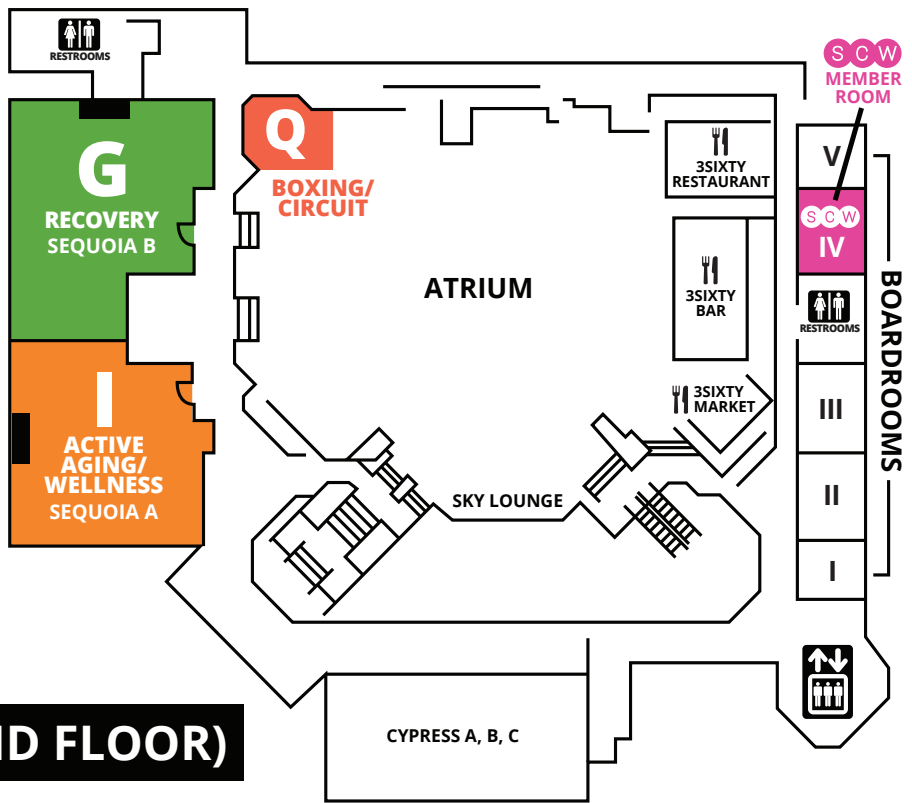

CALIFORNIA MANIA[®]

SCW

APRIL 6-8, 2018

OUTLINES, EVALS & CECS

www.scwfit.com/CA18

ATRIUM LEVEL (SECOND FLOOR)

LOBBY LEVEL (FIRST FLOOR)

CALIFORNIA MANIA®

AEROROPEs.....42	POUND.....23	SCW EXPRESS.....43, 44
BEACHBODY.....27	POWER MUSIC.....34, 35	SPRY.....10
CA UNIVERSITY OF PA.....6	POWER SYSTEMS.....21, 22	TEPUY ACTIVEWEAR.....39
CLUB PILATES.....5	REEBOK.....8	TRIGGERPOINT.....28, 29
EFREN BUZZO.....25	RIPPED/RUMBLE.....33	TWO DIAMOND FIT.....31
HIGH FITNESS.....32	RUMBLE ROLLER.....17	WATERROWER.....4
KEVITA.....37	RYKA.....15, 16	WORKOUT TEMPS.....11
MOUNTAINSIDE WELLNESS...36	SAND JUNE.....40, 41	YES! FITNESS MUSIC.....18
MUVZ.....26	SAVVIER.....1, 2	ZUMBA.....30
NAMIRSA.....12	SCHWINN.....9	
ONE DAY TO WELLNESS.....3	SCW.....13, 14, 19, 20	