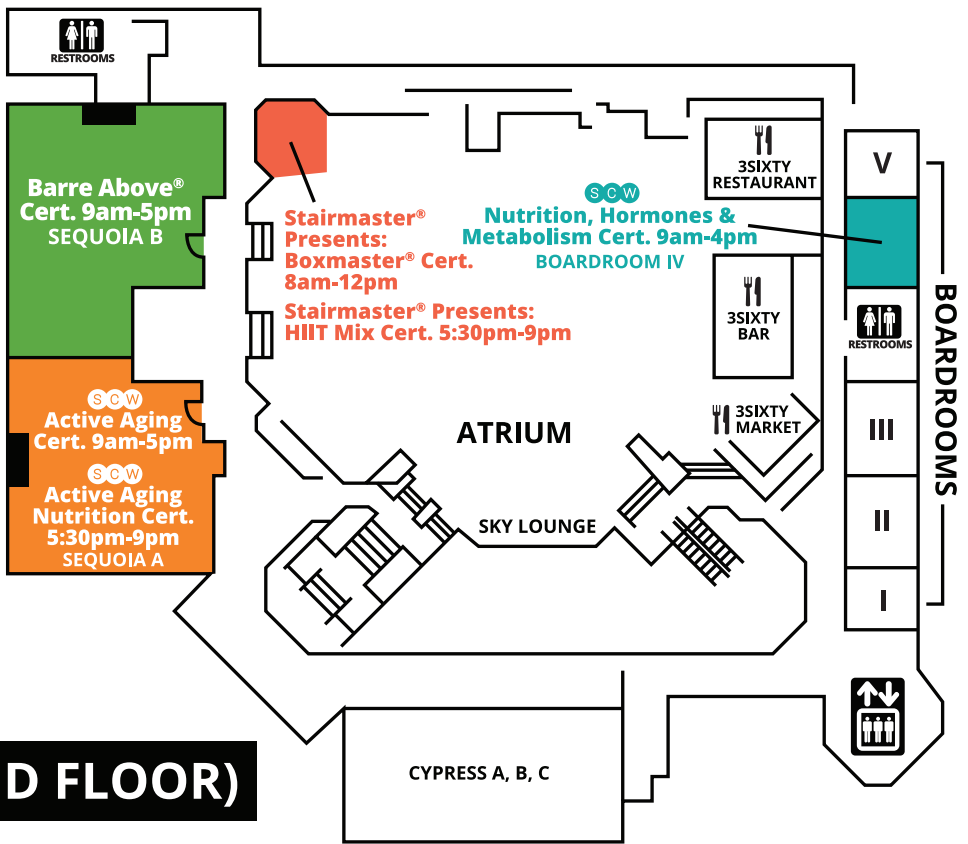

# CALIFORNIA MANIA®

SCW THURSDAY

**OUTLINES, EVALS & CECS**

[www.scwfit.com/CA18](http://www.scwfit.com/CA18)

## ATRIUM LEVEL (SECOND FLOOR)

## LOBBY LEVEL (FIRST FLOOR)