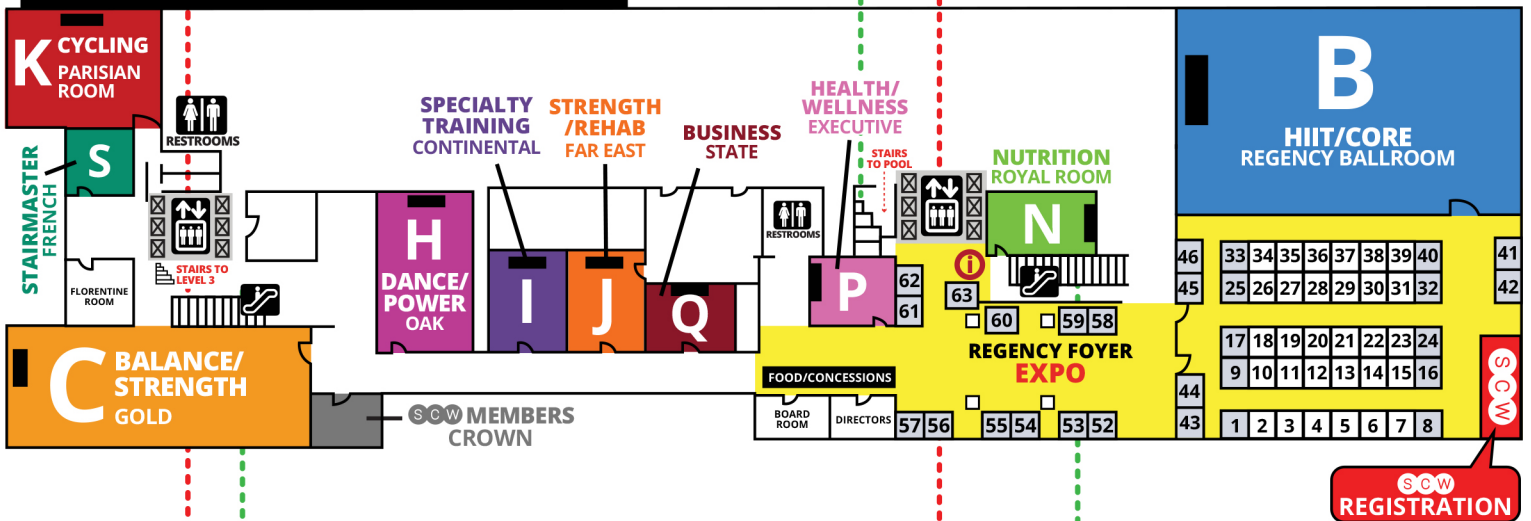

LEVEL 3: TERRACE LEVEL

LEVEL 2: BALLROOM LEVEL

LEVEL 1: LOBBY LEVEL

DALLAS MANIA[®]

EXPO & SPONSORS

EXPO HOURS

THURSDAY, AUG. 23 5:00PM - 7:00PM

FRIDAY, AUG. 24 8:45AM - 2:30PM
5:15PM - 6:45PM

SATURDAY, AUG. 25 8:15AM - 9:30AM
12:15PM - 3:30PM
6:15PM - 7:45PM

SUNDAY, AUG. 26 10:00AM - 1:30PM

ACTIVMOTION BAR.....6	LAVA LOKA.....13	SCW FITNESS EXPRESS...64, 65, 66
ADVOCARE.....37	MARISTELLA CITELLI DESIGNS...29	SOUND OFF.....63
BALANCED BODY.....12	NAMIRSA.....26, 57	SPORTS & FITNESS INSURANCE...30
BEACHBODY.....40	ONE DAY TO WELLNESS.....56	TEPUY ACTIVEWEAR.....18
BOSU.....42	PILOXING.....11	TEXAS BEEF COUNCIL.....38, 39
CA UNIVERSITY OF PA.....28	POUND.....60	THE BFF.....20, 21
CLUB PILATES.....25	POWER MUSIC.....9, 17	TRIGGERPOINT.....2, 3
CLUB VIBE.....14	POWER SYSTEMS.....52, 53	TURF ON THE GO.....19
COUNTRY FUSION.....22	R.I.P.P.E.D.....35	TWO DIAMOND FIT.....45, 46
HEDSTROM FITNESS.....41	REEBOK CLOTHING.....32	UJAM.....34
HIGH FITNESS.....31	ROLLGA.....5	WATKINS AQUATIC FITNESS.....POOL
ILANSHAIR.....36	RUMBLE ROLLER.....10	WATERROWER.....1
INFINITE BEAUTY.....43, 44	RYKA.....61, 62	YES! FITNESS MUSIC.....7
IRON ANKLES.....33	SAVVIER FITNESS.....54, 55	ZUMBA.....58, 59
JUVO BOARD.....4	SCHWINN CYCLING.....27	
LABLAST.....8	SCW FITNESS.....15, 16, 23, 24	

PREMIER SPONSORS

CO-SPONSORS

ASSOCIATE SPONSORS

PARKING INFORMATION

VALET PARKING: 0-6 hours: \$16 (no in and out privileges); Over 6 hours: \$22 (no in and out privileges); Overnight: \$30 per day (with in and out privileges).
Self-service covered and open parking lots and garages are available in the surrounding area.
SCW is not responsible for changes in rates at any location.