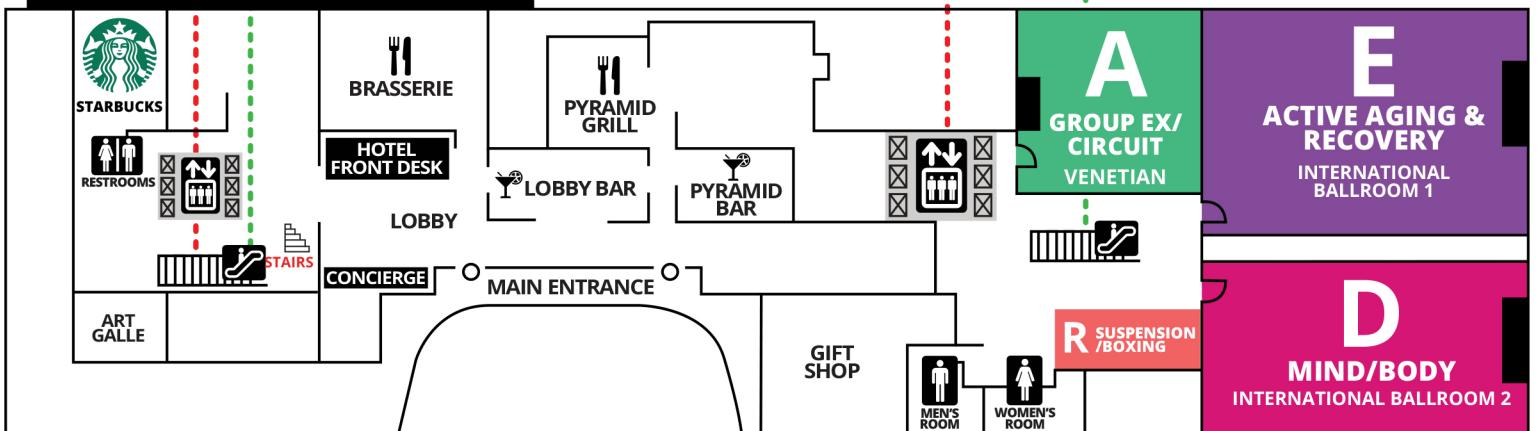

LEVEL 3: TERRACE LEVEL

LEVEL 2: BALLROOM LEVEL

LEVEL 1: LOBBY LEVEL

DALLAS MANIA[®]

EXPO & SPONSORS

EXPO HOURS

THURSDAY, AUG. 23 5:00PM - 7:00PM

FRIDAY, AUG. 24 8:45AM - 2:30PM
5:15PM - 6:45PM

SATURDAY, AUG. 25 8:15AM - 9:30AM
12:15PM - 3:30PM
6:15PM - 7:45PM

SUNDAY, AUG. 26 10:00AM - 1:30PM

ACTIVMOTION BAR.....6	LAVA LOKA.....13	SCW FITNESS EXPRESS...64, 65, 66
ADVOCARE.....37	MARISTELLA CITELLI DESIGNS...29	SOUND OFF.....63
BALANCED BODY.....12	NAMIRSA.....26, 57	SPORTS & FITNESS INSURANCE...30
BEACHBODY.....40	ONE DAY TO WELLNESS.....56	TEPUY ACTIVEWEAR.....18
BOSU.....42	PILOXING.....11	TEXAS BEEF COUNCIL.....38, 39
CA UNIVERSITY OF PA.....28	POUND.....60	THE BFF.....20, 21
CLUB PILATES.....25	POWER MUSIC.....9, 17	TRIGGERPOINT.....2, 3
CLUB VIBE.....14	POWER SYSTEMS.....52, 53	TURF ON THE GO.....19
COUNTRY FUSION.....22	R.I.P.P.E.D.....35	TWO DIAMOND FIT.....45, 46
HEDSTROM FITNESS.....41	REEBOK CLOTHING.....32	UJAM.....34
HIGH FITNESS.....31	ROLLGA.....5	WATKINS AQUATIC FITNESS.....POOL
ILANSHAIR.....36	RUMBLE ROLLER.....10	WATERROWER.....1
INFINITE BEAUTY.....43, 44	RYKA.....61, 62	YES! FITNESS MUSIC.....7
IRON ANKLES.....33	SAVVIER FITNESS.....54, 55	ZUMBA.....58, 59
JUVO BOARD.....4	SCHWINN CYCLING.....27	
LABLAST.....8	SCW FITNESS.....15, 16, 23, 24	

PREMIER SPONSORS

CO-SPONSORS

ASSOCIATE SPONSORS

PARKING INFORMATION

VALET PARKING: 0-6 hours: \$16 (no in and out privileges); Over 6 hours: \$22 (no in and out privileges); Overnight: \$30 per day (with in and out privileges).
Self-service covered and open parking lots and garages are available in the surrounding area.
SCW is not responsible for changes in rates at any location.