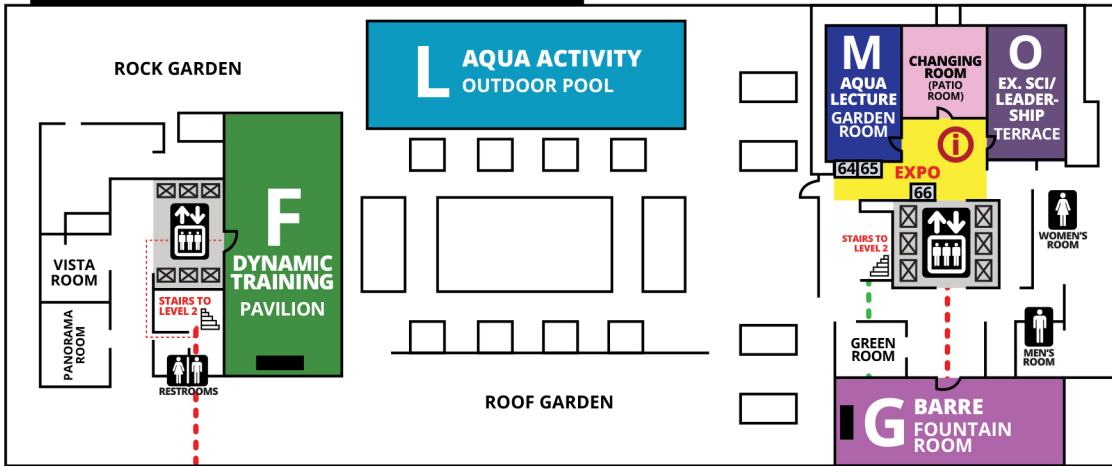

LEVEL 3: TERRACE LEVEL

LEVEL 2: BALLROOM LEVEL

LEVEL 1: LOBBY LEVEL

DALLAS MANIA[®]

EXPO & SPONSORS

EXPO HOURS

THURSDAY, AUG. 23 5:00PM - 7:00PM

FRIDAY, AUG. 24 8:45AM - 2:30PM
5:15PM - 6:45PM

SATURDAY, AUG. 25 8:15AM - 9:30AM
12:15PM - 3:30PM
6:15PM - 7:45PM

SUNDAY, AUG. 26 10:00AM - 1:30PM

ACTIVMOTION BAR.....6	LAVA LOKA.....13	SCW FITNESS EXPRESS...64, 65, 66
ADVOCARE.....37	MARISTELLA CITELLI DESIGNS...29	SOUND OFF.....63
BALANCED BODY.....12	NAMIRSA.....26, 57	SPORTS & FITNESS INSURANCE...30
BEACHBODY.....40	ONE DAY TO WELLNESS.....56	TEPUY ACTIVEWEAR.....18
BOSU.....42	PILOXING.....11	TEXAS BEEF COUNCIL.....38, 39
CA UNIVERSITY OF PA.....28	POUND.....60	THE BFF.....20, 21
CLUB PILATES.....25	POWER MUSIC.....9, 17	TRIGGERPOINT.....2, 3
CLUB VIBE.....14	POWER SYSTEMS.....52, 53	TURF ON THE GO.....19
COUNTRY FUSION.....22	R.I.P.P.E.D.....35	TWO DIAMOND FIT.....45, 46
HEDSTROM FITNESS.....41	REEBOK CLOTHING.....32	UJAM.....34
HIGH FITNESS.....31	ROLLGA.....5	WATKINS AQUATIC FITNESS.....POOL
ILANSHAIR.....36	RUMBLE ROLLER.....10	WATERROWER.....1
INFINITE BEAUTY.....43, 44	RYKA.....61, 62	YES! FITNESS MUSIC.....7
IRON ANKLES.....33	SAVVIER FITNESS.....54, 55	ZUMBA.....58, 59
JUVO BOARD.....4	SCHWINN CYCLING.....27	
LABLAST.....8	SCW FITNESS.....15, 16, 23, 24	

PREMIER SPONSORS

CO-SPONSORS

ASSOCIATE SPONSORS

PARKING INFORMATION

VALET PARKING: 0-6 hours: \$16 (no in and out privileges); Over 6 hours: \$22 (no in and out privileges); Overnight: \$30 per day (with in and out privileges).
Self-service covered and open parking lots and garages are available in the surrounding area.
SCW is not responsible for changes in rates at any location.