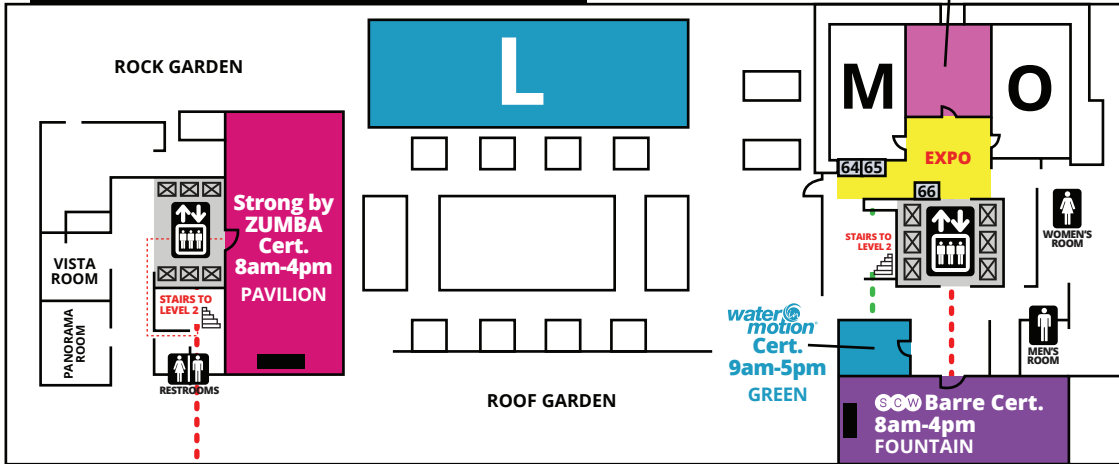

DALLAS MANIA[®]

SUNDAY

 **OUTLINES, EVALS & CECS**
www.scwfit.com/DL18

LEVEL 3: TERRACE LEVEL

KEY

-  ELEVATOR
-  ESCALATOR
-  RESTROOMS
-  SCW INFO
-  FOOD

LEVEL 2: BALLROOM LEVEL

LEVEL 1: LOBBY LEVEL