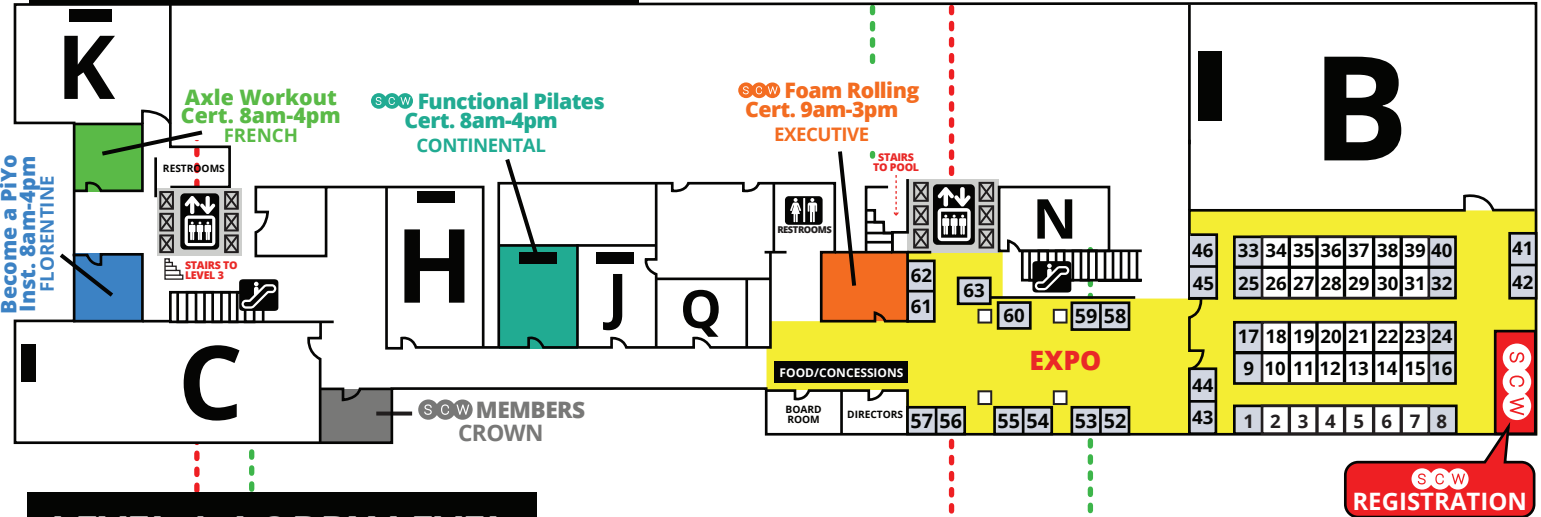

DALLAS MANIA[®]

SUNDAY

 **OUTLINES, EVALS & CECS**
www.scwfit.com/DL18

LEVEL 3: TERRACE LEVEL

KEY

-  ELEVATOR
-  ESCALATOR
-  RESTROOMS
-  SCW INFO
-  FOOD

LEVEL 2: BALLROOM LEVEL

LEVEL 1: LOBBY LEVEL