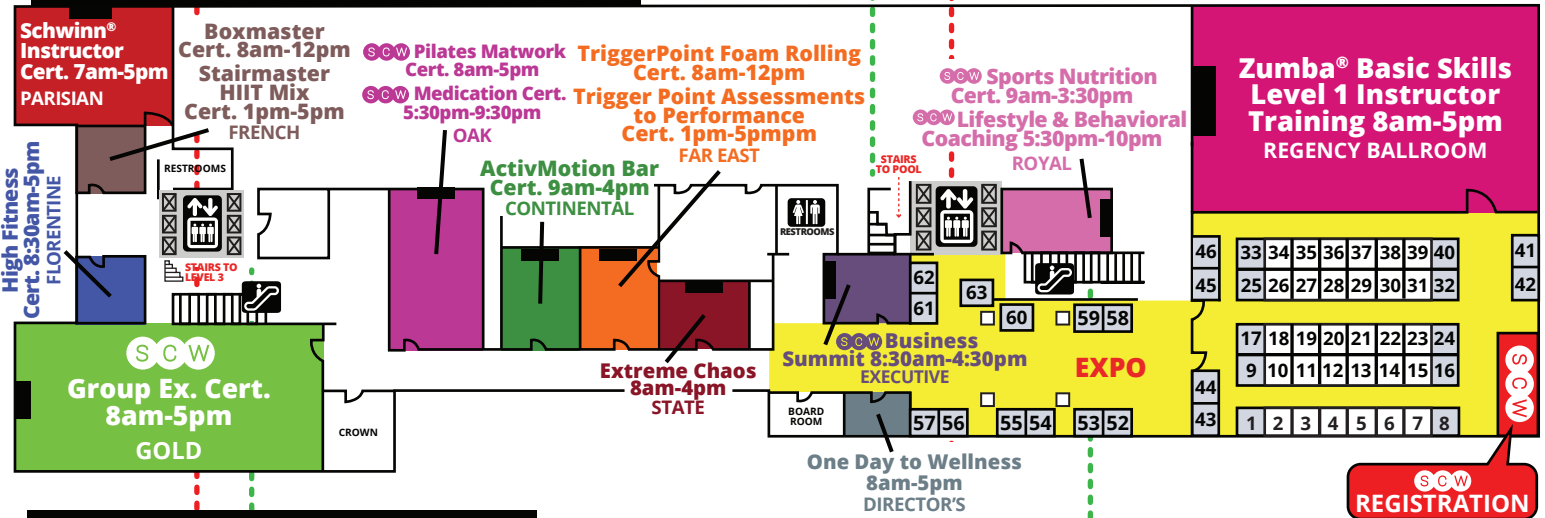

DALLAS MANIA[®]

THURSDAY

OUTLINES, EVALS & CECS
www.scwfit.com/DL18

LEVEL 3: TERRACE LEVEL

KEY

- ELEVATOR
- ESCALATOR
- RESTROOMS
- SCW INFO
- FOOD

LEVEL 2: BALLROOM LEVEL

LEVEL 1: LOBBY LEVEL