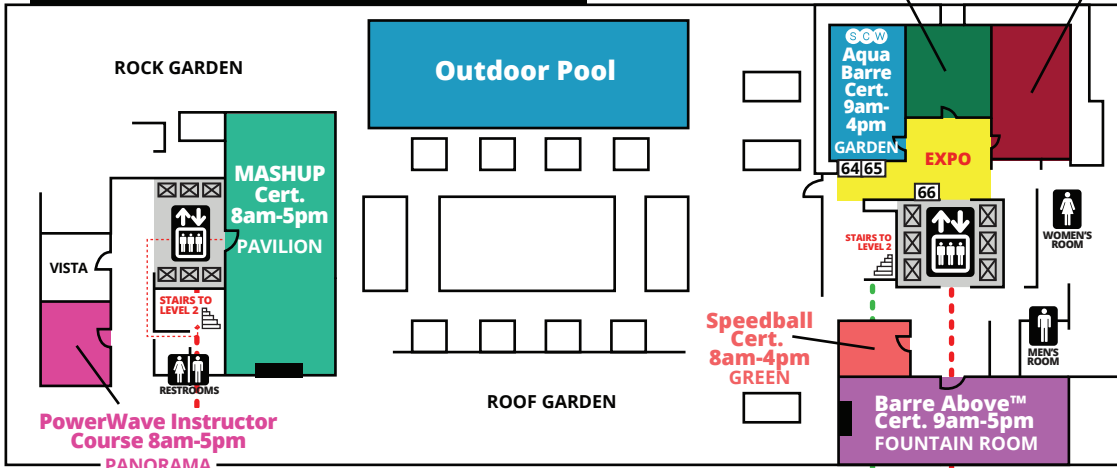

DALLAS MANIA[®]

THURSDAY

OUTLINES, EVALS & CECS
www.scwfit.com/DL18

LEVEL 3: TERRACE LEVEL

KEY

- ELEVATOR
- ESCALATOR
- RESTROOMS
- SCW INFO
- FOOD

LEVEL 2: BALLROOM LEVEL

LEVEL 1: LOBBY LEVEL