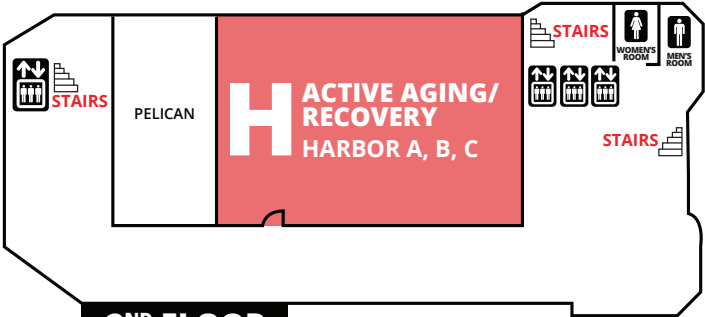

FLORIDA MANIA[®]

MAY 4-6, 2018

THURSDAY

TOWER

(TALLEST BUILDING)

2ND FLOOR

GROUND FLOOR

DOUBLETREE

HOTEL LOBBY ENTRANCE

OUTLINES, EVALS & CECS www.scwfit.com/FL18

FLORIDA MANIA[®]

MAY 4-6, 2018

PALMS

TOWER

(TALLEST BUILDING)

2ND FLOOR

GROUND FLOOR

OUTLINES, EVALS & CECS www.scwfit.com/FL18

DOUBLETREE

HOTEL LOBBY ENTRANCE

FLORIDA MANIA®

EXPO & SPONSORS

EXPO HOURS

THURSDAY, MAY 3 5:00PM – 7:00PM