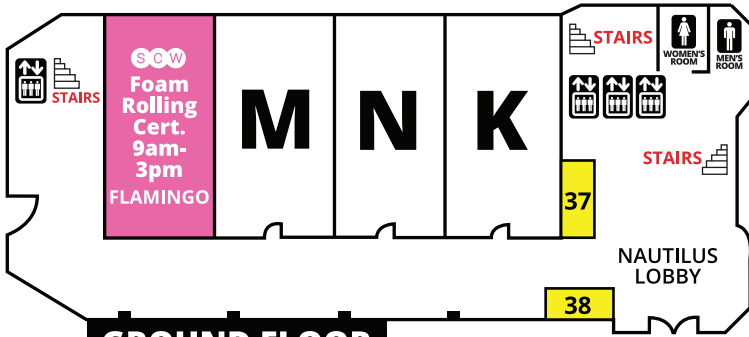

**OUTLINES,
EVALS &
CECS**

www.scwfit.com/FL18

FLORIDA MANIA[®]

MAY 4-6, 2018

SUNDAY

PALMS

TOWER

(TALLEST BUILDING)

2ND FLOOR

GROUND FLOOR

DOUBLETREE

OUTLINES, EVALS & CECS www.scwfit.com/FL18