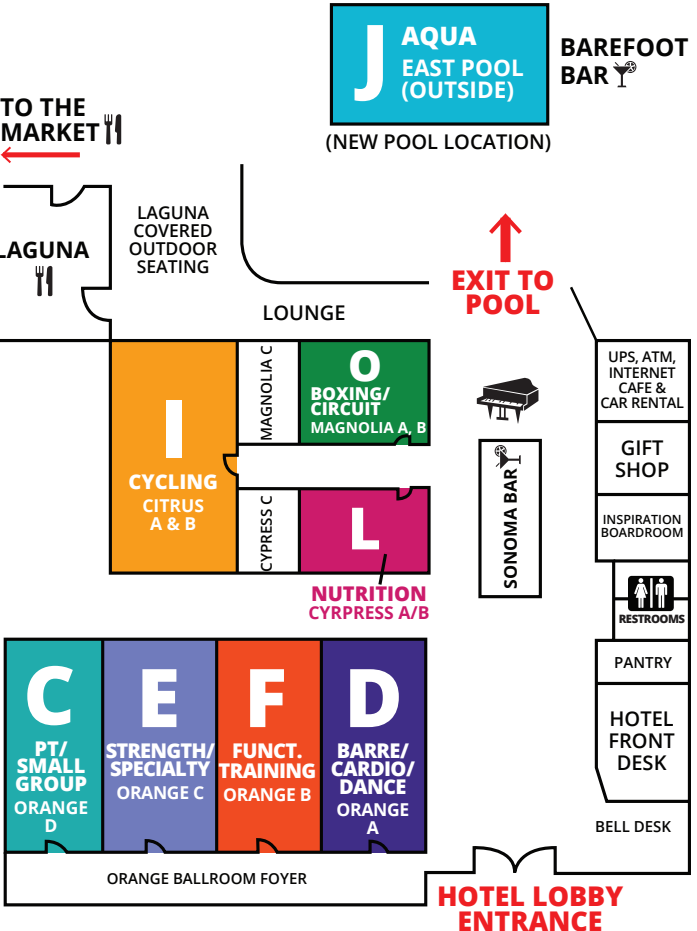

FLORIDA MANIA[®]

MAY 4-6, 2018

THURSDAY

TOWER

(TALLEST BUILDING)

2ND FLOOR

GROUND FLOOR

DOUBLETREE

HOTEL LOBBY ENTRANCE

OUTLINES, EVALS & CECS www.scwfit.com/FL18

FLORIDA MANIA[®]

MAY 4-6, 2018

PALMS

TOWER

(TALLEST BUILDING)

2ND FLOOR

GROUND FLOOR

OUTLINES, EVALS & CECS www.scwfit.com/FL18

DOUBLETREE

HOTEL LOBBY ENTRANCE

FLORIDA MANIA®

EXPO & SPONSORS

EXPO HOURS

THURSDAY, MAY 3 5:00PM – 7:00PM

FRIDAY, MAY 4 8:45AM – 2:30PM
5:15PM – 6:45PM

SATURDAY, MAY 5 8:15AM – 9:30AM
12:15PM – 3:30PM
6:15PM – 7:00PM

SUNDAY, MAY 6 10:00AM -1:30PM

AEROROPEs.....32	NAMIRSA.....26	SCHWINN.....30
BEACHBODY.....6	ONE DAY TO WELLNESS.....4	SCW.....8,9,12,13
BOSU.....28	POUND.....35	SCW EXPRESS.....37,38
CA UNIVERSITY OF PA.....24	POWER MUSIC.....36	SEXIFY.....20
CLUB PILATES.....15	POWER SYSTEMS.....1,2	TRIGGERPOINT.....25
EQUILIBRIUM ACTIVEWEAR...33	RED WARRIOR.....3	WATERROWER.....29
HEDSTROM.....27	REEBOK.....7	YES! FITNESS MUSIC.....21
HIGH FITNESS.....19	ROLLGA.....5	ZUMBA.....14
INFINITE BEAUTY.....31	RYKA.....16,17	
MAZUK TECH. FITNESS MICS...18	SAVIER.....10,11	