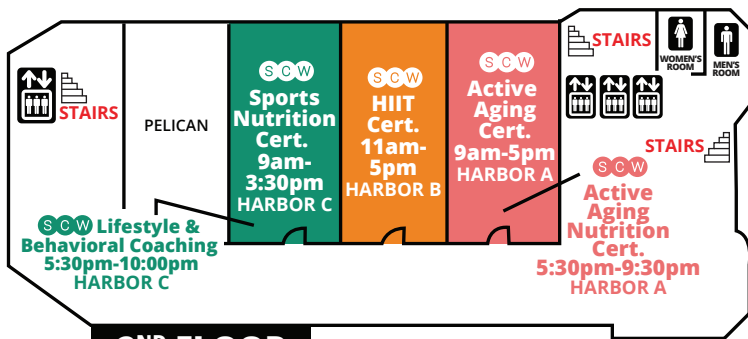

FLORIDA MANIA[®]

MAY 4-6, 2018

THURSDAY

TOWER

(TALLEST BUILDING)

2ND FLOOR

GROUND FLOOR

DOUBLETREE

HOTEL LOBBY ENTRANCE

OUTLINES, EVALS & CECS www.scwfit.com/FL18

FLORIDA MANIA[®]

MAY 4-6, 2018

PALMS

TOWER

(TALLEST BUILDING)

2ND FLOOR

GROUND FLOOR

OUTLINES, EVALS & CECS www.scwfit.com/FL18

DOUBLETREE

HOTEL LOBBY ENTRANCE

FLORIDA MANIA®

EXPO & SPONSORS

EXPO HOURS

THURSDAY, MAY 3 5:00PM – 7:00PM

**OUTLINES,
EVALS &
CECS**

www.scwfit.com/FL18

FLORIDA MANIA[®]

MAY 4-6, 2018

SUNDAY

PALMS

TOWER

(TALLEST BUILDING)