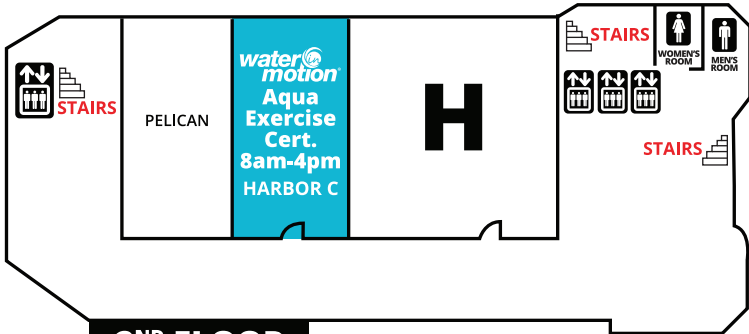

**OUTLINES,
EVALS &
CECS**

www.scwfit.com/FL18

FLORIDA MANIA[®]

MAY 4-6, 2018

SUNDAY

PALMS

TOWER

(TALLEST BUILDING)

2ND FLOOR

GROUND FLOOR

DOUBLETREE

OUTLINES, EVALS & CECS www.scwfit.com/FL18