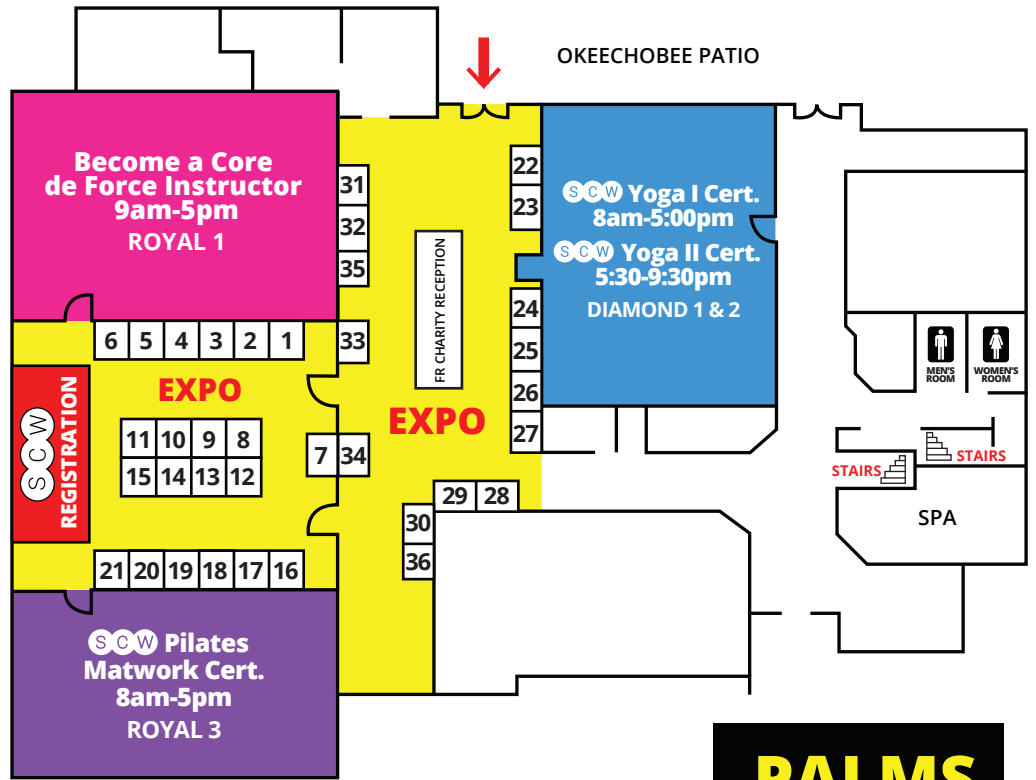

FLORIDA MANIA[®]

MAY 4-6, 2018

THURSDAY

TOWER

(TALLEST BUILDING)

2ND FLOOR

GROUND FLOOR

DOUBLETREE

HOTEL LOBBY ENTRANCE

OUTLINES, EVALS & CECS www.scwfit.com/FL18

FLORIDA MANIA[®]

MAY 4-6, 2018

PALMS

TOWER

(TALLEST BUILDING)

2ND FLOOR

GROUND FLOOR

OUTLINES, EVALS & CECS www.scwfit.com/FL18

DOUBLETREE

HOTEL LOBBY ENTRANCE

FLORIDA MANIA®

EXPO & SPONSORS

EXPO HOURS

THURSDAY, MAY 3 5:00PM – 7:00PM

**OUTLINES,
EVALS &
CECS**

www.scwfit.com/FL18

FLORIDA MANIA[®]

MAY 4-6, 2018

SUNDAY

PALMS

TOWER

(TALLEST BUILDING)