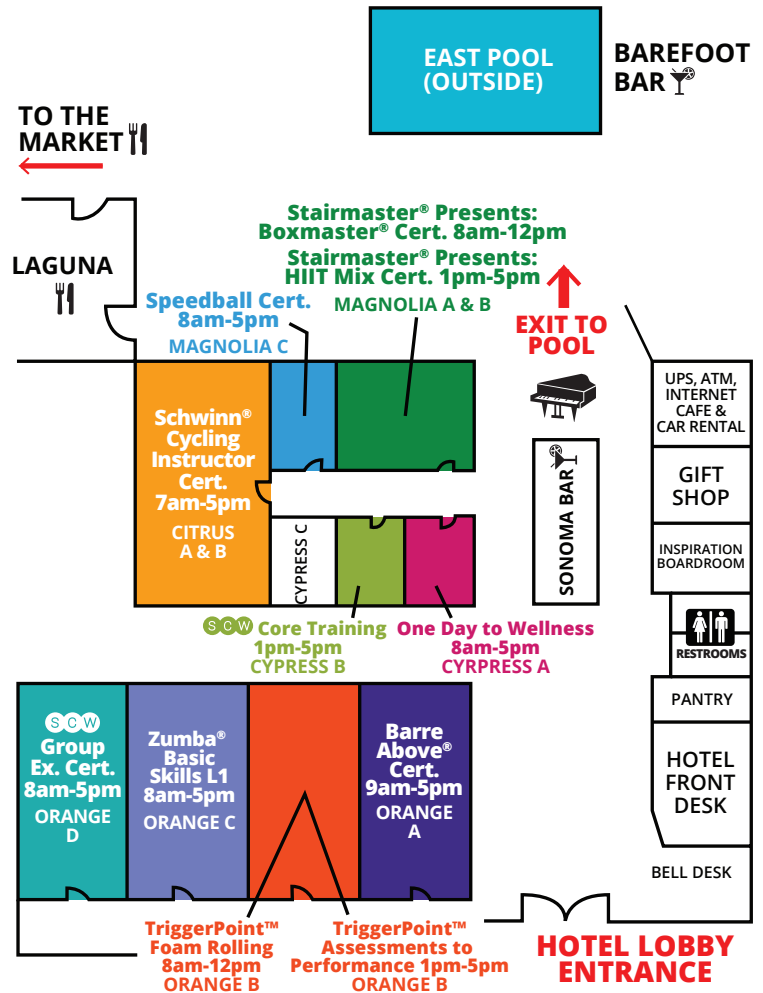

FLORIDA MANIA[®]

MAY 4-6, 2018

THURSDAY

TOWER

(TALLEST BUILDING)

2ND FLOOR

GROUND FLOOR

DOUBLETREE

HOTEL LOBBY ENTRANCE

OUTLINES, EVALS & CECS www.scwfit.com/FL18

FLORIDA MANIA[®]

MAY 4-6, 2018

PALMS

TOWER

(TALLEST BUILDING)

2ND FLOOR

GROUND FLOOR

OUTLINES, EVALS & CECS www.scwfit.com/FL18

DOUBLETREE

HOTEL LOBBY ENTRANCE

FLORIDA MANIA®

EXPO & SPONSORS

EXPO HOURS

THURSDAY, MAY 3 5:00PM – 7:00PM

FRIDAY, MAY 4 8:45AM – 2:30PM
5:15PM – 6:45PM

SATURDAY, MAY 5 8:15AM – 9:30AM
12:15PM – 3:30PM
6:15PM – 7:00PM

SUNDAY, MAY 6 10:00AM -1:30PM

AEROROPEs.....32	NAMIRSA.....26	SCHWINN.....30
BEACHBODY.....6	ONE DAY TO WELLNESS.....4	SCW.....8,9,12,13
BOSU.....28	POUND.....35	SCW EXPRESS.....37,38
CA UNIVERSITY OF PA.....24	POWER MUSIC.....36	SEXIFY.....20
CLUB PILATES.....15	POWER SYSTEMS.....1,2	TRIGGERPOINT.....25
EQUILIBRIUM ACTIVEWEAR...33	RED WARRIOR.....3	WATERROWER.....29
HEDSTROM.....27	REEBOK.....7	YES! FITNESS MUSIC.....21
HIGH FITNESS.....19	ROLLGA.....5	ZUMBA.....14
INFINITE BEAUTY.....31	RYKA.....16,17	
MAZUK TECH. FITNESS MICS...18	SAVIER.....10,11	