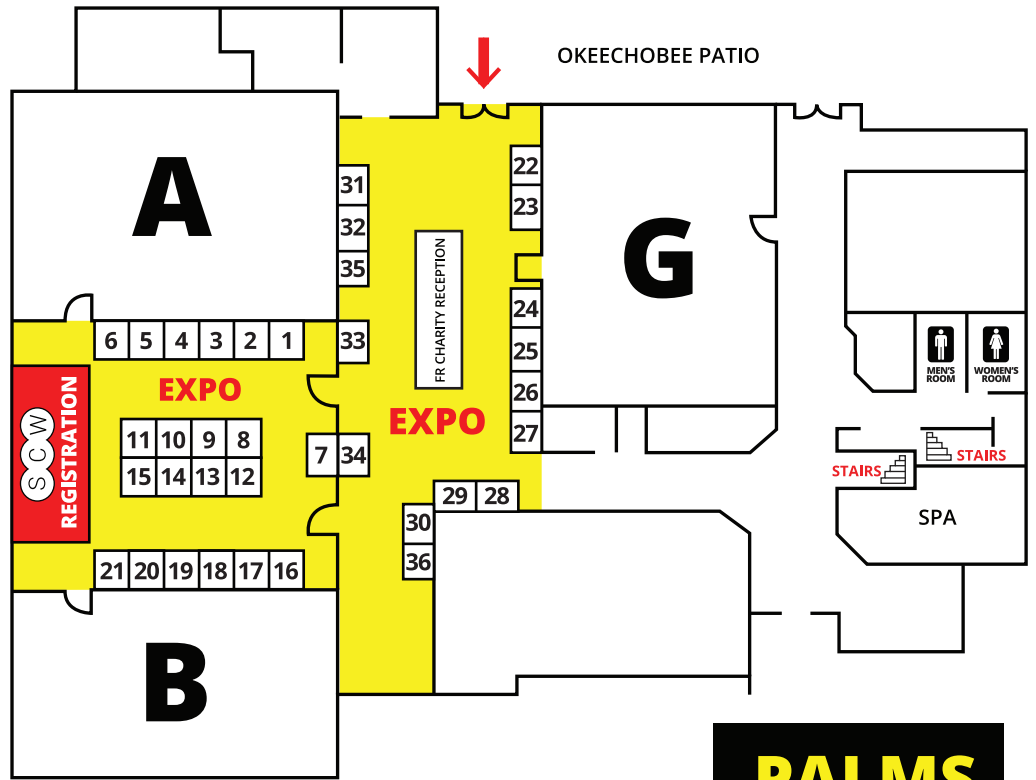

GROUND FLOOR

OUTLINES, EVALS & CECS www.scwfit.com/FL18

DOUBLETREE

HOTEL LOBBY ENTRANCE

FLORIDA MANIA®

EXPO & SPONSORS

EXPO HOURS

THURSDAY, MAY 3 5:00PM – 7:00PM

FRIDAY, MAY 4 8:45AM – 2:30PM
5:15PM – 6:45PM

SATURDAY, MAY 5 8:15AM – 9:30AM
12:15PM – 3:30PM
6:15PM – 7:00PM

SUNDAY, MAY 6 10:00AM -1:30PM

AEROROPEs.....32	NAMIRSA.....26	SCHWINN.....30
BEACHBODY.....6	ONE DAY TO WELLNESS.....4	SCW.....8,9,12,13
BOSU.....28	POUND.....35	SCW EXPRESS.....37,38
CA UNIVERSITY OF PA.....24	POWER MUSIC.....36	SEXIFY.....20
CLUB PILATES.....15	POWER SYSTEMS.....1,2	TRIGGERPOINT.....25
EQUILIBRIUM ACTIVEWEAR...33	RED WARRIOR.....3	WATERROWER.....29
HEDSTROM.....27	REEBOK.....7	YES! FITNESS MUSIC.....21
HIGH FITNESS.....19	ROLLGA.....5	ZUMBA.....14
INFINITE BEAUTY.....31	RYKA.....16,17	
MAZUK TECH. FITNESS MICS...18	SAVIER.....10,11	

**OUTLINES,
EVALS &
CECS**

www.scwfit.com/FL18

FLORIDA MANIA[®]

MAY 4-6, 2018

SUNDAY

PALMS

TOWER

(TALLEST BUILDING)