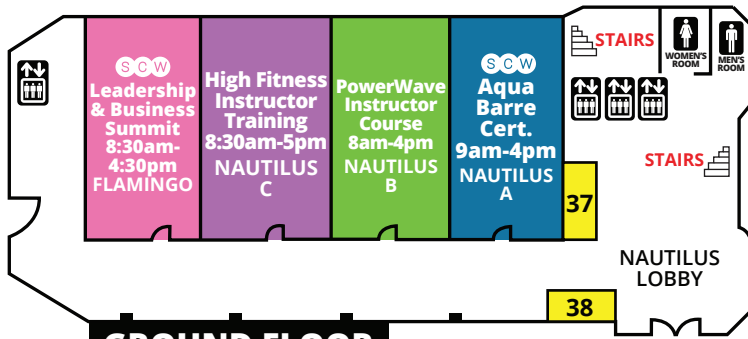

FLORIDA MANIA[®]

MAY 4-6, 2018

THURSDAY

TOWER

(TALLEST BUILDING)

2ND FLOOR

GROUND FLOOR

DOUBLETREE

HOTEL LOBBY ENTRANCE

OUTLINES, EVALS & CECS www.scwfit.com/FL18

FLORIDA MANIA[®]

MAY 4-6, 2018

PALMS

TOWER

(TALLEST BUILDING)

2ND FLOOR

GROUND FLOOR

OUTLINES, EVALS & CECS www.scwfit.com/FL18

DOUBLETREE

HOTEL LOBBY ENTRANCE

FLORIDA MANIA®

EXPO & SPONSORS

EXPO HOURS

THURSDAY, MAY 3 5:00PM – 7:00PM

**OUTLINES,
EVALS &
CECS**

www.scwfit.com/FL18

FLORIDA MANIA[®]

MAY 4-6, 2018

SUNDAY

PALMS

TOWER

(TALLEST BUILDING)