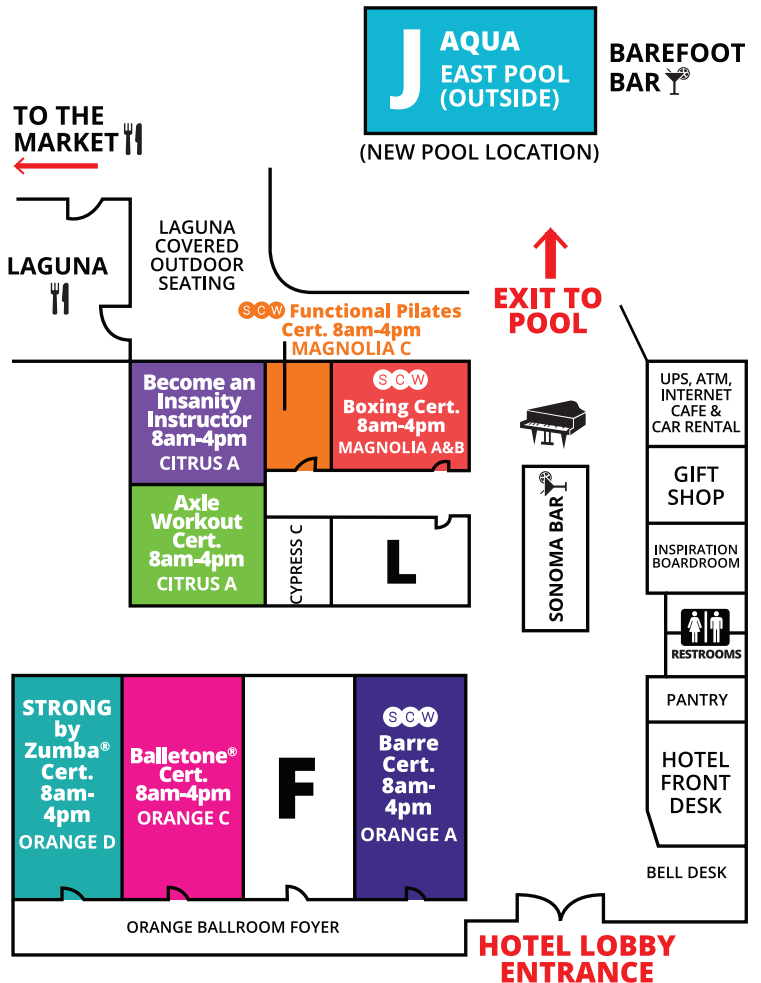

GROUND FLOOR

OUTLINES, EVALS & CECS www.scwfit.com/FL18

DOUBLETREE

HOTEL LOBBY ENTRANCE

FLORIDA MANIA®

EXPO & SPONSORS

EXPO HOURS

THURSDAY, MAY 3 5:00PM – 7:00PM

FRIDAY, MAY 4 8:45AM – 2:30PM
5:15PM – 6:45PM

SATURDAY, MAY 5 8:15AM – 9:30AM
12:15PM – 3:30PM
6:15PM – 7:00PM

SUNDAY, MAY 6 10:00AM -1:30PM

AEROROPEs.....32	NAMIRSA.....26	SCHWINN.....30
BEACHBODY.....6	ONE DAY TO WELLNESS.....4	SCW.....8,9,12,13
BOSU.....28	POUND.....35	SCW EXPRESS.....37,38
CA UNIVERSITY OF PA.....24	POWER MUSIC.....36	SEXIFY.....20
CLUB PILATES.....15	POWER SYSTEMS.....1,2	TRIGGERPOINT.....25
EQUILIBRIUM ACTIVEWEAR...33	RED WARRIOR.....3	WATERROWER.....29
HEDSTROM.....27	REEBOK.....7	YES! FITNESS MUSIC.....21
HIGH FITNESS.....19	ROLLGA.....5	ZUMBA.....14
INFINITE BEAUTY.....31	RYKA.....16,17	
MAZUK TECH. FITNESS MICS...18	SAVIER.....10,11	

**OUTLINES,
EVALS &
CECS**

www.scwfit.com/FL18

FLORIDA MANIA[®]

MAY 4-6, 2018

SUNDAY

PALMS

TOWER

(TALLEST BUILDING)

2ND FLOOR

GROUND FLOOR

DOUBLETREE

OUTLINES, EVALS & CECS www.scwfit.com/FL18