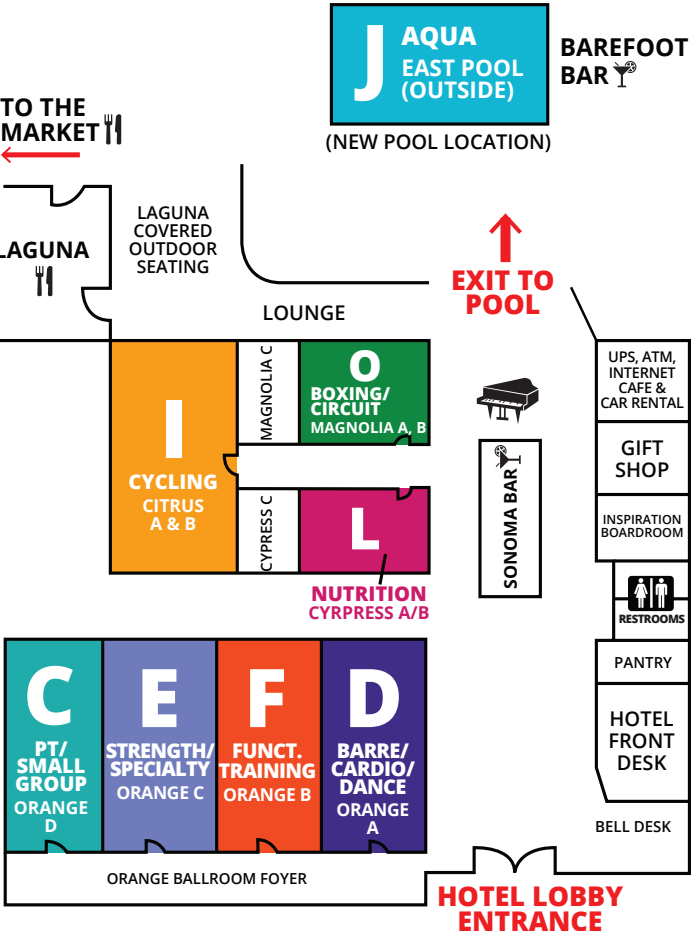

FLORIDA MANIA[®]

MAY 4-6, 2018

PALMS

TOWER

(TALLEST BUILDING)

2ND FLOOR

GROUND FLOOR

OUTLINES, EVALS & CECS www.scwfit.com/FL18

DOUBLETREE

HOTEL LOBBY ENTRANCE

FLORIDA MANIA®

EXPO & SPONSORS

EXPO HOURS

THURSDAY, MAY 3 5:00PM – 7:00PM

FRIDAY, MAY 4 8:45AM – 2:30PM
5:15PM – 6:45PM

SATURDAY, MAY 5 8:15AM – 9:30AM
12:15PM – 3:30PM
6:15PM – 7:00PM

SUNDAY, MAY 6 10:00AM -1:30PM

AEROROPES.....32	NAMIRSA.....26	SCHWINN.....30
BEACHBODY.....6	ONE DAY TO WELLNESS.....4	SCW.....8,9,12,13
BOSU.....28	POUND.....35	SCW EXPRESS.....37, 38
CA UNIVERSITY OF PA.....24	POWER MUSIC.....36	SEXIFY.....20
CLUB PILATES.....15	POWER SYSTEMS.....1, 2	TEPUY ACTIVEWEAR.....18
EQUILIBRIUM ACTIVEWEAR...33	RED WARRIOR.....3	TRIGGERPOINT.....25
HEDSTROM.....27	REEBOK.....7	WATERROWER.....29
HIGH FITNESS.....19	ROLLGA.....5	YES! FITNESS MUSIC.....21
INFINITE BEAUTY.....31	RYKA.....16, 17	ZUMBA.....14
MAZUK TECH. FITNESS MICS...34	SAVIER.....10, 11	