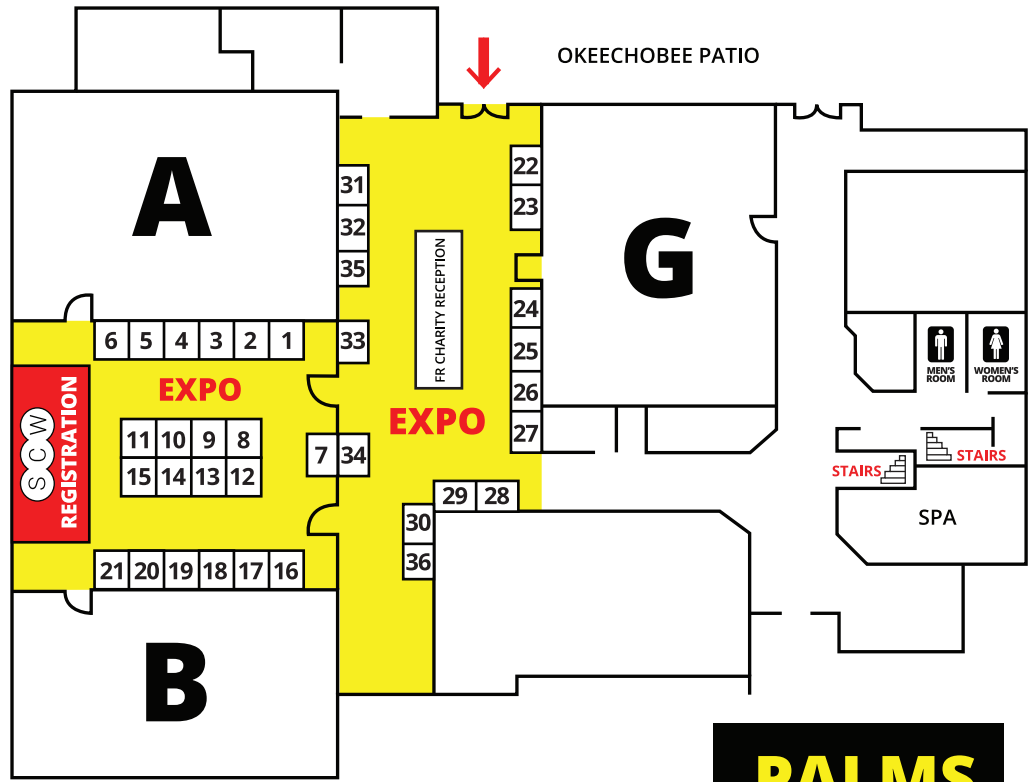

FLORIDA MANIA[®]

MAY 4-6, 2018

SUNDAY

TOWER

(TALLEST BUILDING)

DOUBLETREE

**OUTLINES,
EVALS & CECS**

www.scwfit.com/FL18