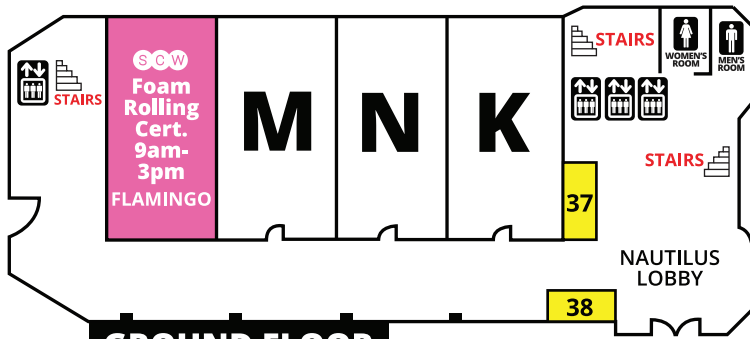

FLORIDA MANIA[®]

MAY 4-6, 2018

SUNDAY

TOWER

(TALLEST BUILDING)

DOUBLETREE

**OUTLINES,
EVALS & CECS**

www.scwfit.com/FL18