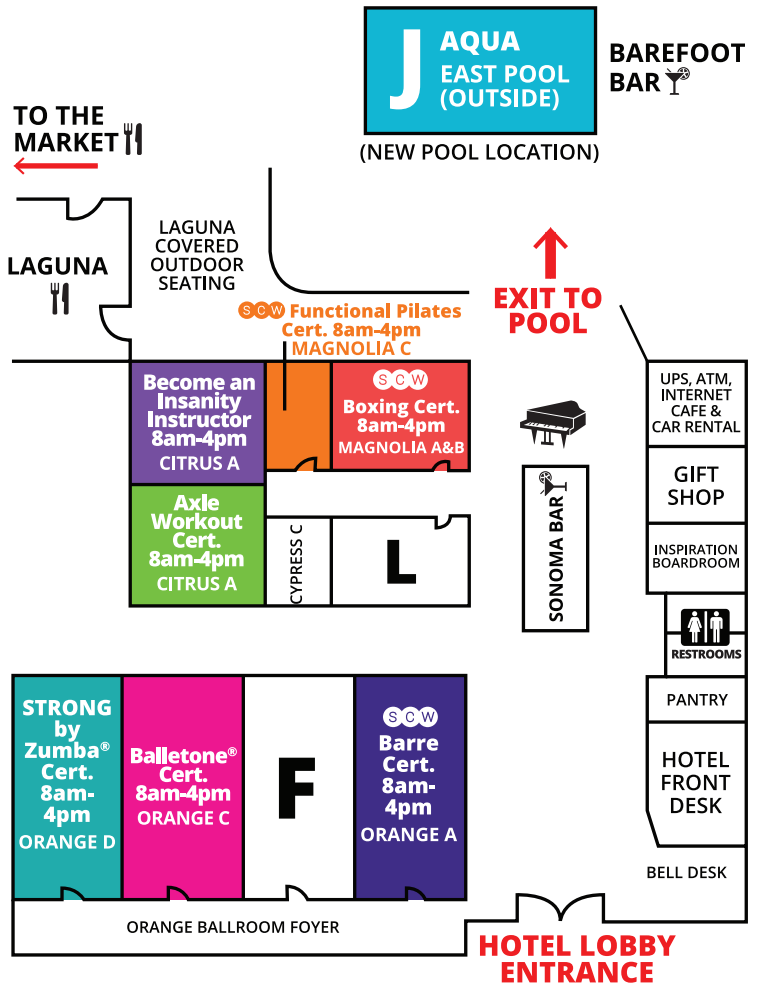

FLORIDA MANIA[®]

MAY 4-6, 2018

SUNDAY

TOWER

(TALLEST BUILDING)

DOUBLETREE

**OUTLINES,
EVALS & CECS**

www.scwfit.com/FL18