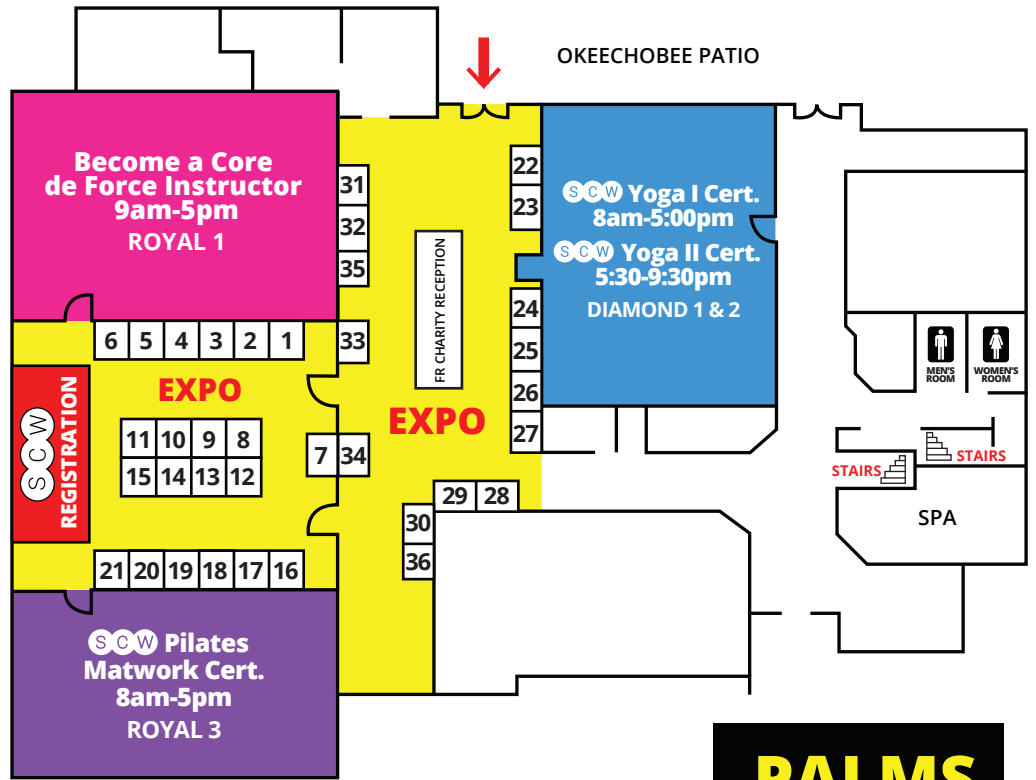

FLORIDA MANIA[®]

MAY 4-6, 2018

THURSDAY

PALMS

TOWER

(TALLEST BUILDING)

2ND FLOOR

GROUND FLOOR

DOUBLETREE

OUTLINES, EVALS & CECS

www.scwfit.com/FL18