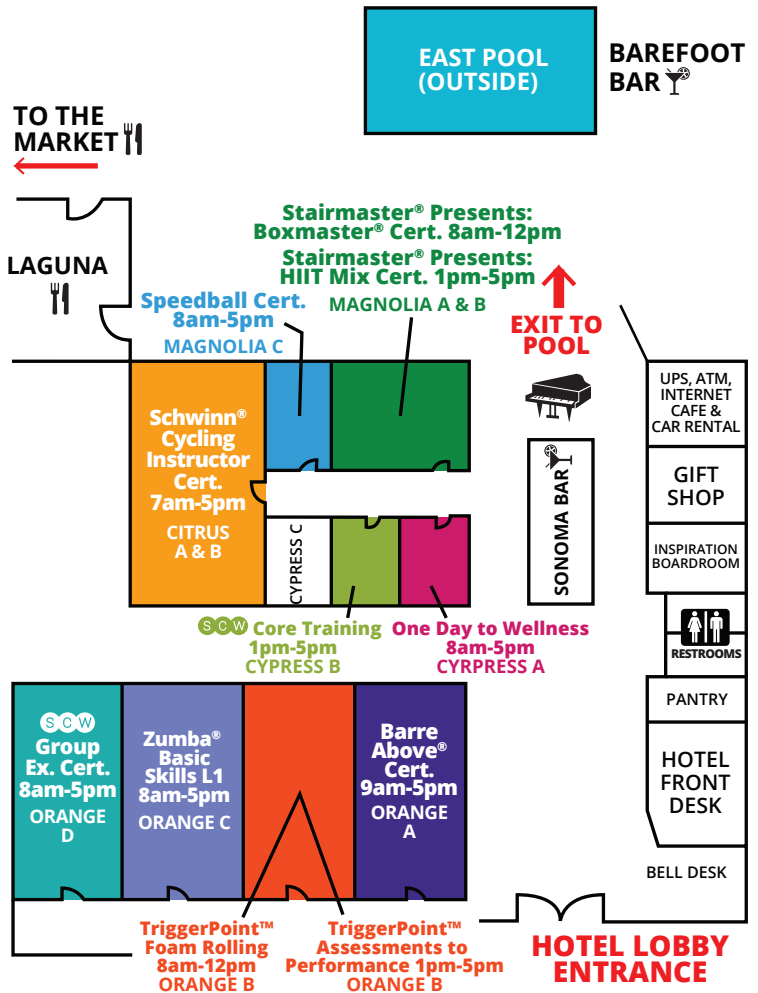

FLORIDA MANIA[®]

MAY 4-6, 2018

THURSDAY

PALMS

TOWER

(TALLEST BUILDING)

2ND FLOOR

GROUND FLOOR

DOUBLETREE

OUTLINES, EVALS & CECS

www.scwfit.com/FL18