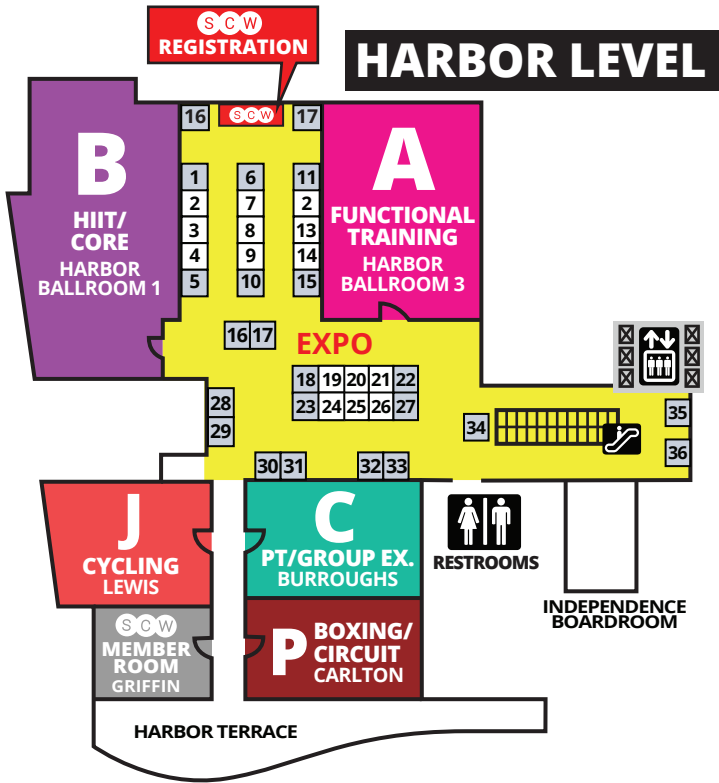

3RD FLOOR

2ND FLOOR

EXPO BOOTH KEY

Single Endcap
 Single

BOOTH SIZE
 All 8'x8'

MIDWEST MANIA[®]

OCT. 5-7, 2018

EXPO BOOTH KEY

Single Endcap Single

BOOTH SIZE
All 8'x8'

OUTLINES, EVALS & CECS

www.scwfit.com/MW18

BOSTON MANIA®

DEC. 7-9, 2018

 **OUTLINES, EVALS & CECS**
www.scwfit.com/BN18

NEW YORK CITY MANIA[®]

FEB. 22-24, 2019

**BALLROOM
LEVEL (B)**

**CONFERENCE
LEVEL (C)**

**OUTLINES,
EVALS &
CECS**

www.scwfit.com/NY19

**MEZZANINE
LEVEL (M)**

**LOBBY
LEVEL (L)**

EXPO BOOTH KEY

Ballroom booths: 8'x8'
Lobby booths: 10'x10'

CALIFORNIA MANIA[®]

APRIL 6-8, 2018

OUTLINES, EVALS & CECS

www.scwfit.com/CA18

ATRIUM LEVEL (SECOND FLOOR)

POOL AREAS

K
AQUA ACTIVITY POOL