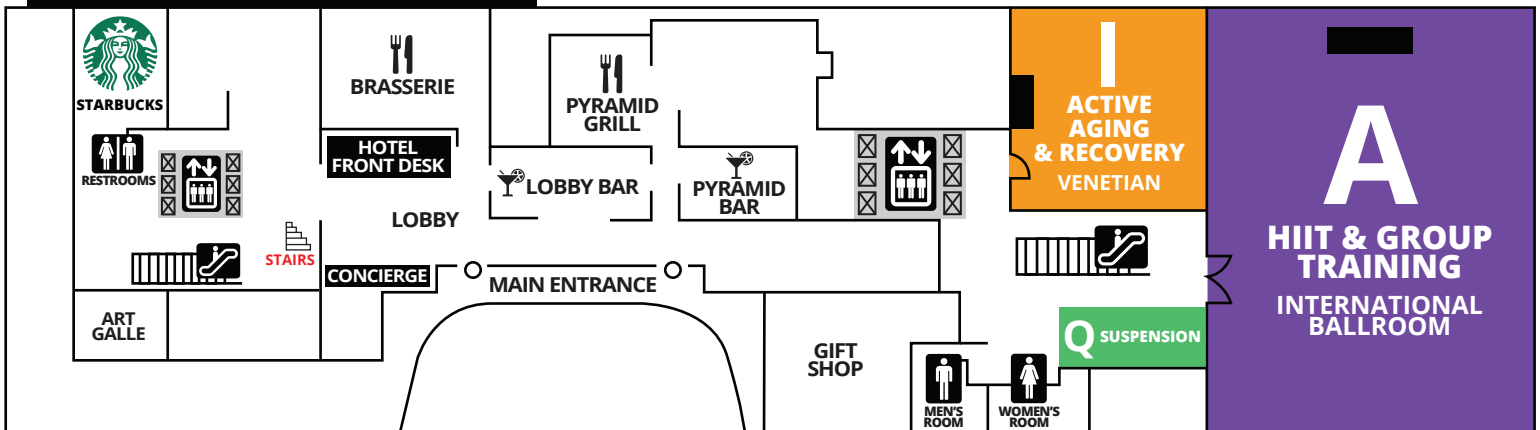

Florida MANIA[®]

SCW

GREAT LAKES

Atlanta MANIA[®]

SCW

OUTLINES, EVALS & CÉCS

www.scwfit.com/AT17

L LOBBY LEVEL - 2nd floor

KEY

- ELEVATOR
- RESTROOMS
- STAIRS
- CHARGING STATION
- FOOD

LL LOWER LOBBY LEVEL - 1st floor

EXHIBITORS

AQUA STAND UP.....	35
BALANCED BODY.....	32
BODY TALK.....	44
BOLLYX.....	38
BONDI BAND.....	25
BOSU.....	22
CALIFORNIA UNIVERSITY OF PA.....	17
CLUB VIBE.....	15
FIT BODIES, INC.....	11
FITNESS EDUCATION SEMINARS.....	12
FXP HULA HOOP.....	37
HEDSTROM.....	23
JUNGSHIN.....	24
KITCHEN CRAFT.....	39
LABLAST.....	5
NAMIRSA.....	16
PECTOFINO.....	18
PILOXING.....	33
PLYOGA.....	34
POUND.....	6
POWER MUSIC.....	42, 43
POWER SYSTEMS.....	1, 2
PULSE POINTE BARRE.....	9
REEBOK.....	19
RYKA.....	40, 41
SAVIER FITNESS.....	20, 21
SCHWINN.....	31
SCW/WATERinMOTION.....	7, 8, 13, 14
SCW FITNESS EDUCATION.....	45, 46
SOUL GROOVES.....	10
TRIGGERPOINT.....	3, 4
WATERROWER.....	36
YES! FITNESS MUSIC.....	30

PREMIERE SPONSORS

CO-SPONSORS

ASSOCIATE SPONSORS

LEVEL 3: TERRACE LEVEL

LEVEL 2: BALLROOM LEVEL

SCW REGISTRATION

LEVEL 1: LOBBY LEVEL

OUTLINES, EVALS & CECS
www.scwfit.com/MW17

CELEBRATING 30 YEARS!
Midwest
MANIA
 SCW

KEY

- FOOD
- ESCALATOR
- ELEVATOR
- RESTROOMS
- CHARGING STATION