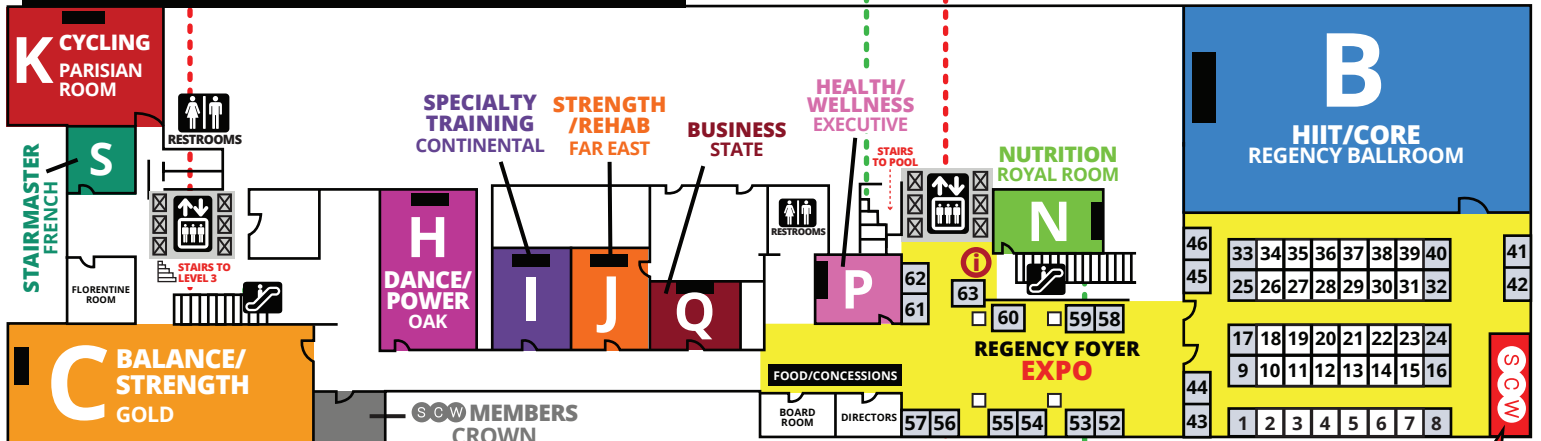

LEVEL 2: BALLROOM LEVEL (B)