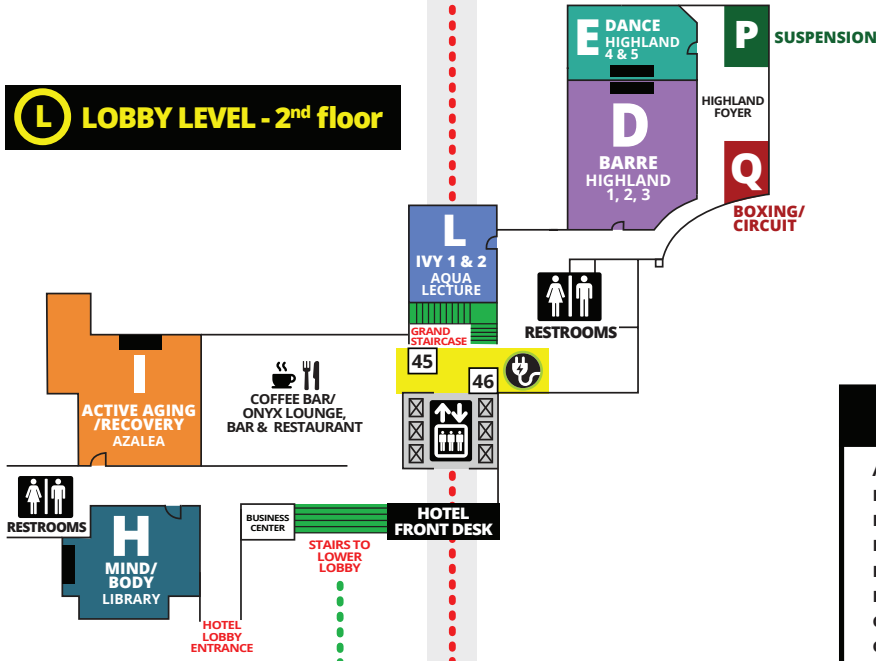

LOBBY LEVEL (FIRST FLOOR)

TOWER

(TALLEST BUILDING)

2ND FLOOR

GROUND FLOOR

OUTLINES,
EVALS & CECS

www.scwfit.com/FL17

OCEANS

Florida MANIA[®]

SCW

GREAT LAKES

Atlanta MANIA[®]

SCW

OUTLINES, EVALS & CÉCS

www.scwfit.com/AT17

L LOBBY LEVEL - 2nd floor

KEY

- ELEVATOR
- RESTROOMS
- STAIRS
- CHARGING STATION
- FOOD

LL LOWER LOBBY LEVEL - 1st floor

EXHIBITORS

AQUA STAND UP.....	35
BALANCED BODY.....	32
BODY TALK.....	44
BOLLYX.....	38
BONDI BAND.....	25
BOSU.....	22
CALIFORNIA UNIVERSITY OF PA.....	17
CLUB VIBE.....	15
FIT BODIES, INC.....	11
FITNESS EDUCATION SEMINARS.....	12
FXP HULA HOOP.....	37
HEDSTROM.....	23
JUNGSHIN.....	24
KITCHEN CRAFT.....	39
LABLAST.....	5
NAMIRSA.....	16
PECTOFINO.....	18
PILOXING.....	33
PLYOGA.....	34
POUND.....	6
POWER MUSIC.....	42, 43
POWER SYSTEMS.....	1, 2
PULSE POINTE BARRE.....	9
REEBOK.....	19
RYKA.....	40, 41
SAVIER FITNESS.....	20, 21
SCHWINN.....	31
SCW/WATERinMOTION.....	7, 8, 13, 14
SCW FITNESS EDUCATION.....	45, 46
SOUL GROOVES.....	10
TRIGGERPOINT.....	3, 4
WATERROWER.....	36
YES! FITNESS MUSIC.....	30

CELEBRATING 30 YEARS!
Midwest
MANIA
 SCW

KEY

- FOOD
- ESCALATOR
- ELEVATOR
- RESTROOMS
- CHARGING STATION