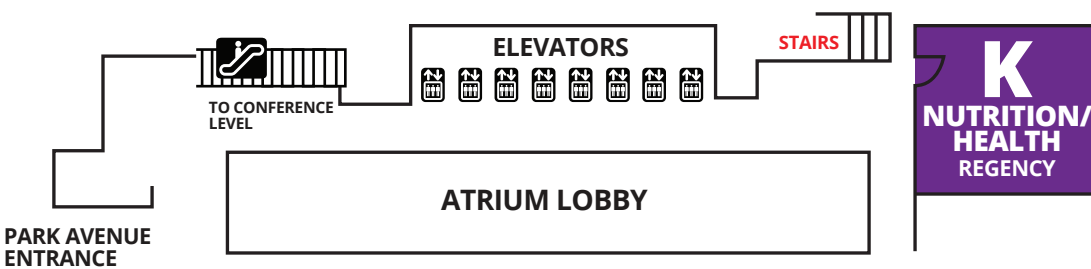

NEW YORK CITY MANIA[®] EVENT MAP

BALLROOM LEVEL (B)

CONFERENCE LEVEL (C)

**OUTLINES,
EVALS &
CECS**

www.scwfit.com/NY18

MEZZANINE LEVEL (M)

LOBBY LEVEL (L)

CALIFORNIA MANIA[®]

SCW

EVENT MAP

OUTLINES, EVALS & CECS

www.scwfit.com/CA18

ATRIUM LEVEL (SECOND FLOOR)

POOL AREAS

K AQUA ACTIVITY POOL

H MIND/BODY POOLSIDE PAVILION

Florida MANIA[®]

SCW

GREAT LAKES

Atlanta MANIA[®]

SCW

OUTLINES, EVALS & CÉCS

www.scwfit.com/AT17

L LOBBY LEVEL - 2nd floor

CELEBRATING 30 YEARS!
Midwest
MANIA
 SCW

KEY

- FOOD
- ESCALATOR
- ELEVATOR
- RESTROOMS
- CHARGING STATION