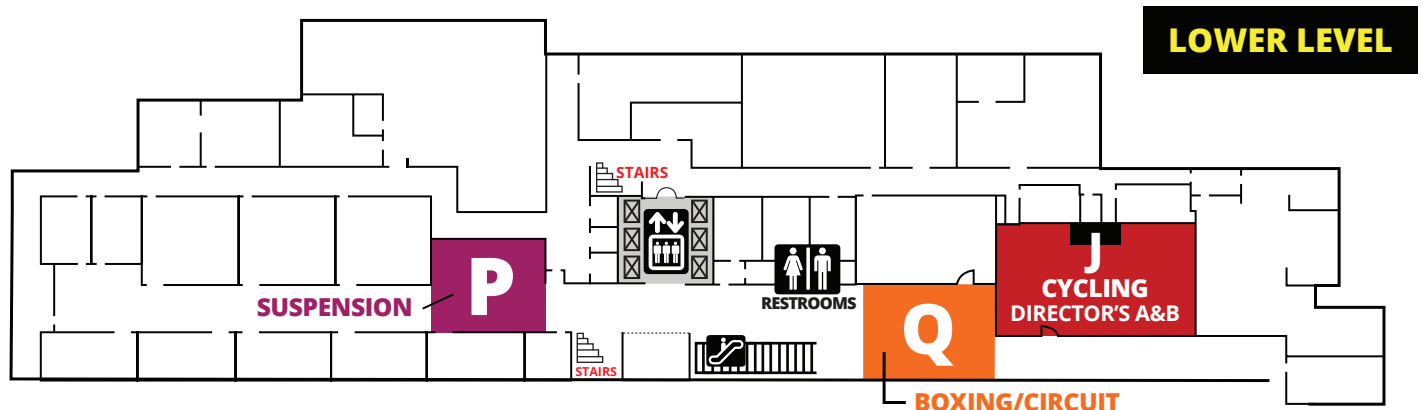

SCW REGISTRATION

LEVEL 1: LOBBY LEVEL

PHILADELPHIA MANIA®

SEP. 21-23, 2018

OUTLINES, EVALS & CÉCS
www.scwfit.com/PH18

4TH FLOOR

5TH FLOOR

2ND FLOOR MEZZANINE

3RD FLOOR

2ND FLOOR

EXPO BOOTH KEY

Single Endcap
 Single

BOOTH SIZE
 All 8'x8'

MIDWEST MANIA[®]

OCT. 5-7, 2018

EXPO BOOTH KEY

Single Endcap Single

BOOTH SIZE
All 8'x8'

OUTLINES, EVALS & CECS

www.scwfit.com/MW18

BOSTON MANIA®

DEC. 7-9, 2018

 **OUTLINES, EVALS & CECS**
www.scwfit.com/BN18

NEW YORK CITY MANIA[®]

FEB. 22-24, 2019

**BALLROOM
LEVEL (B)**

**CONFERENCE
LEVEL (C)**

**OUTLINES,
EVALS &
CECS**

www.scwfit.com/NY19

**MEZZANINE
LEVEL (M)**

**LOBBY
LEVEL (L)**

EXPO BOOTH KEY