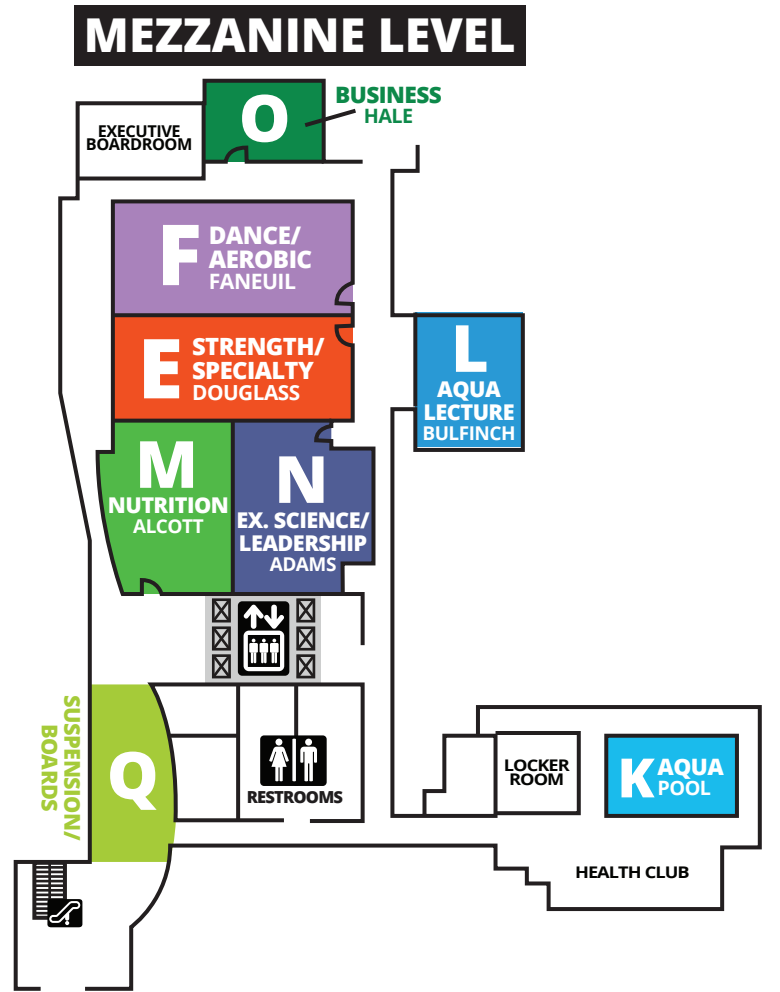

3RD FLOOR

2ND FLOOR

EXPO BOOTH KEY

Single Endcap
 Single

BOOTH SIZE
 All 8'x8'

MIDWEST MANIA[®]

OCT. 5-7, 2018

EXPO BOOTH KEY

Single Endcap Single

BOOTH SIZE
All 8'x8'

OUTLINES, EVALS & CECS

www.scwfit.com/MW18

BOSTON MANIA®

DEC. 7-9, 2018

 **OUTLINES, EVALS & CECS**
www.scwfit.com/BN18

NEW YORK CITY MANIA[®]

H
MIND/BODY POOLSIDE PAVILION

L
AQUA LECTURE SANDPEBBLE E

HYATT STAYFIT GYM

RESTROOMS

LOBBY LEVEL (FIRST FLOOR)

EXPO BOOTH KEY

Single Endcap

Single

BOOTH SIZES

Booths 25-42: 10'x10'

Booths 1-24; 43, 44: 8'x8'

FLORIDA MANIA[®]

MAY 4-6, 2018

EXPO BOOTH KEY

Single Endcap Single

BOOTH SIZE
All 8'x8'