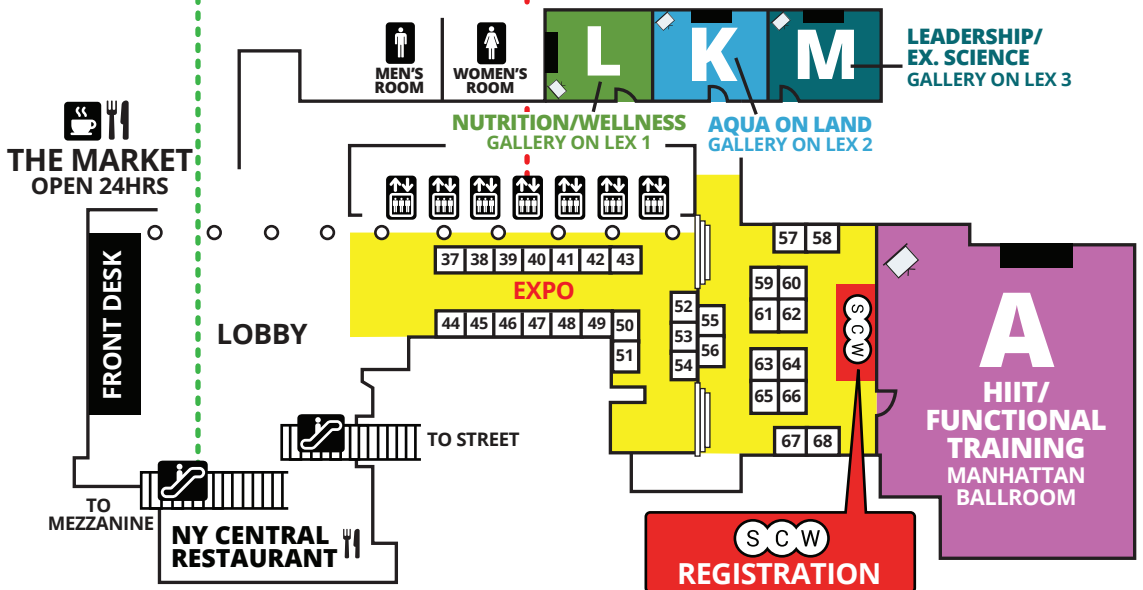

LOBBY LEVEL (L)

KEY

- ELEVATOR
- ESCALATOR
- RESTROOMS
- FOOD