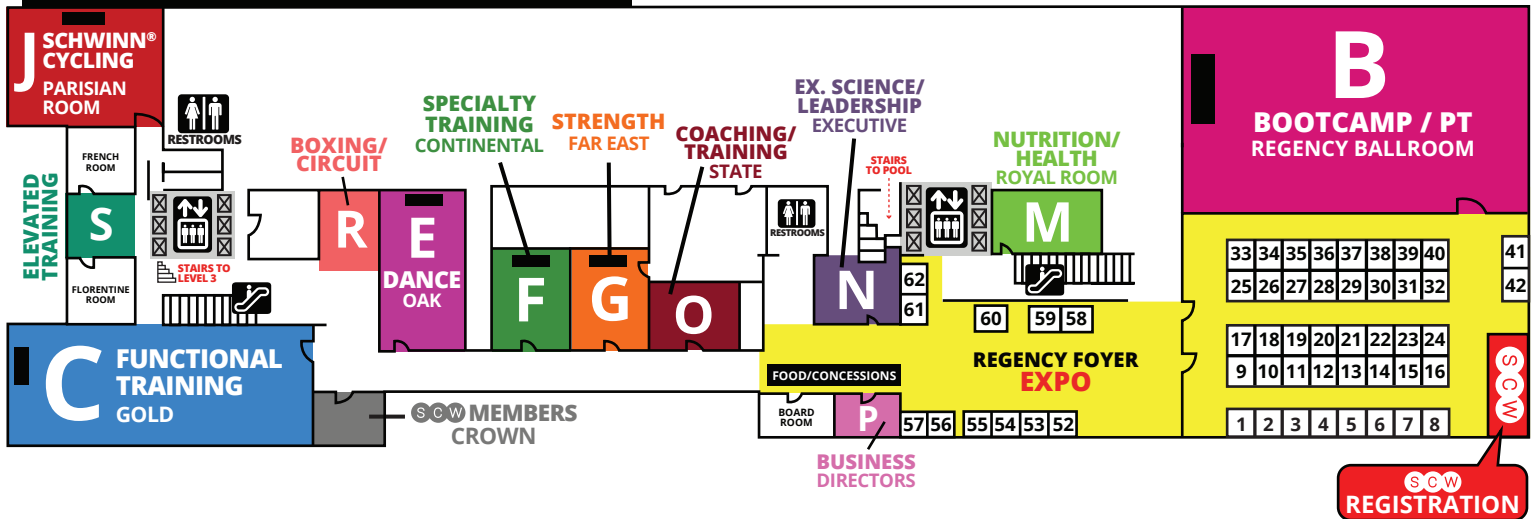

Florida MANIA[®]

SCW

GREAT LAKES

Atlanta MANIA[®]

SCW

OUTLINES, EVALS & CÉCS

www.scwfit.com/AT17

L LOBBY LEVEL - 2nd floor

KEY

- ELEVATOR
- RESTROOMS
- STAIRS
- CHARGING STATION
- FOOD

LL LOWER LOBBY LEVEL - 1st floor

EXHIBITORS

AQUA STAND UP.....	35
BALANCED BODY.....	32
BODY TALK.....	44
BOLLYX.....	38
BONDI BAND.....	25
BOSU.....	22
CALIFORNIA UNIVERSITY OF PA.....	17
CLUB VIBE.....	15
FIT BODIES, INC.....	11
FITNESS EDUCATION SEMINARS.....	12
FXP HULA HOOP.....	37
HEDSTROM.....	23
JUNGSHIN.....	24
KITCHEN CRAFT.....	39
LABLAST.....	5
NAMIRSA.....	16
PECTOFINO.....	18
PILOXING.....	33
PLYOGA.....	34
POUND.....	6
POWER MUSIC.....	42, 43
POWER SYSTEMS.....	1, 2
PULSE POINTE BARRE.....	9
REEBOK.....	19
RYKA.....	40, 41
SAVIER FITNESS.....	20, 21
SCHWINN.....	31
SCW/WATERinMOTION.....	7, 8, 13, 14
SCW FITNESS EDUCATION.....	45, 46
SOUL GROOVES.....	10
TRIGGERPOINT.....	3, 4
WATERROWER.....	36
YES! FITNESS MUSIC.....	30

PREMIERE SPONSORS

CO-SPONSORS

ASSOCIATE SPONSORS

LEVEL 3: TERRACE LEVEL

LEVEL 2: BALLROOM LEVEL

SCW REGISTRATION

LEVEL 1: LOBBY LEVEL

OUTLINES, EVALS & CECS
www.scwfit.com/MW17

CELEBRATING 30 YEARS!
Midwest
MANIA
 SCW

KEY

- FOOD
- ESCALATOR
- ELEVATOR
- RESTROOMS
- CHARGING STATION