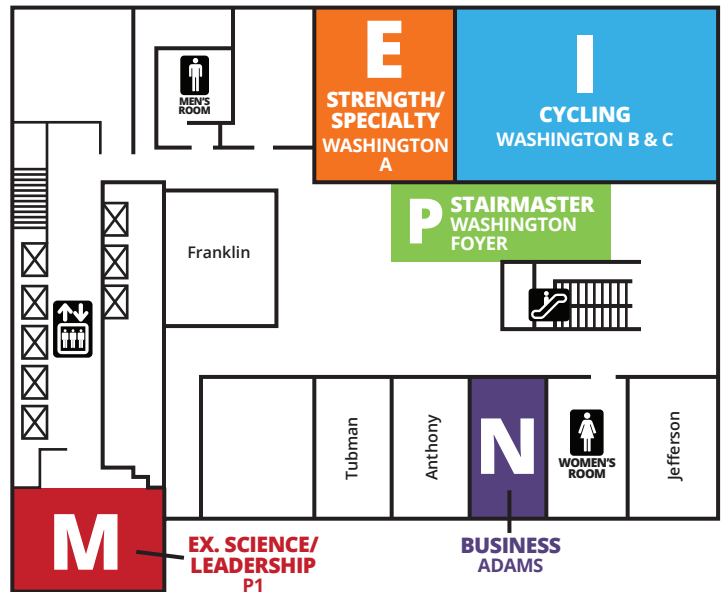

SCW REGISTRATION

LEVEL 1: LOBBY LEVEL

PHILADELPHIA MANIA®

SEP. 21-23, 2018

OUTLINES, EVALS & CÉCS
www.scwfit.com/PH18

4TH FLOOR

5TH FLOOR

2ND FLOOR MEZZANINE

3RD FLOOR

2ND FLOOR

EXPO BOOTH KEY

Single Endcap
 Single

BOOTH SIZE
 All 8'x8'

MIDWEST MANIA[®]

OCT. 5-7, 2018

EXPO BOOTH KEY

H
MIND/BODY POOLSIDE PAVILION

L
AQUA LECTURE SANDPEBBLE E

HYATT STAYFIT GYM

RESTROOMS

LOBBY LEVEL (FIRST FLOOR)

EXPO BOOTH KEY

Single Endcap

Single

BOOTH SIZES

Booths 25-42: 10'x10'

Booths 1-24; 43, 44: 8'x8'

FLORIDA MANIA[®]

MAY 4-6, 2018

EXPO BOOTH KEY

Single Endcap Single

BOOTH SIZE
All 8'x8'