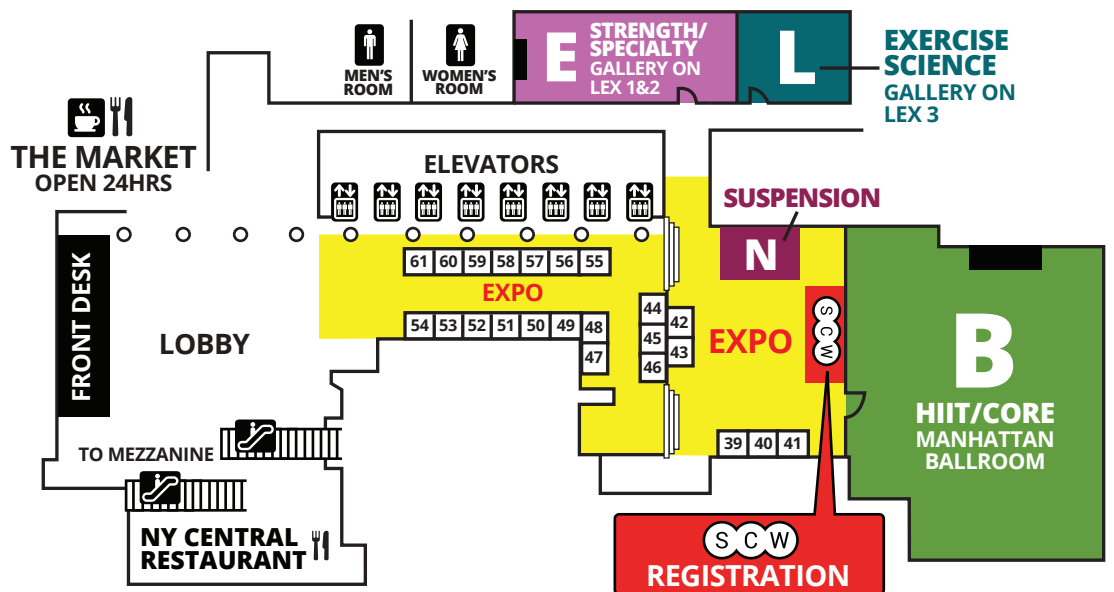

FEB. 22-24, 2019

**BALLROOM
LEVEL (B)**

**CONFERENCE
LEVEL (C)**

**OUTLINES,
EVALS &
CECS**

www.scwfit.com/NY19

**MEZZANINE
LEVEL (M)**

**LOBBY
LEVEL (L)**

EXPO BOOTH KEY

Ballroom booths: 8'x8'
Lobby booths: 10'x10'

CALIFORNIA MANIA[®]

APRIL 6-8, 2018

OUTLINES, EVALS & CECS

www.scwfit.com/CA18

ATRIUM LEVEL (SECOND FLOOR)

POOL AREAS

K
AQUA ACTIVITY POOL

H
MIND/BODY POOLSIDE PAVILION

L
AQUA LECTURE SANDPEBBLE E

HYATT STAYFIT GYM

RESTROOMS

LOBBY LEVEL (FIRST FLOOR)

EXPO BOOTH KEY

Single Endcap

Single

BOOTH SIZES

Booths 25-42: 10'x10'

Booths 1-24; 43, 44: 8'x8'

FLORIDA MANIA[®]

MAY 4-6, 2018

EXPO BOOTH KEY

Single Endcap Single

BOOTH SIZE
All 8'x8'