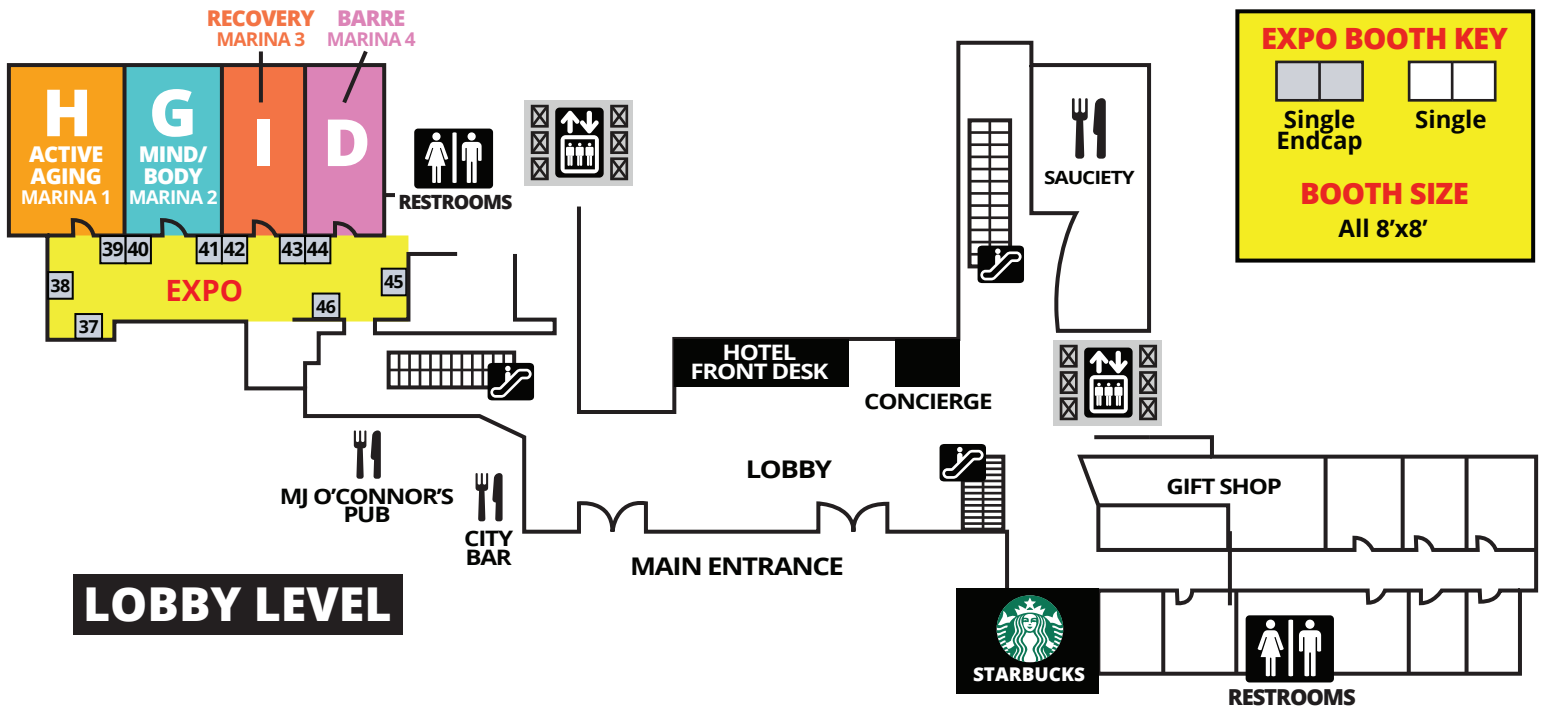

3RD FLOOR

2ND FLOOR

EXPO BOOTH KEY

Single Endcap
 Single

BOOTH SIZE
 All 8'x8'

MIDWEST MANIA[®]

OCT. 5-7, 2018

EXPO BOOTH KEY

Single Endcap Single

BOOTH SIZE
All 8'x8'

OUTLINES, EVALS & CECS

www.scwfit.com/MW18

BOSTON MANIA®

DEC. 7-9, 2018

 **OUTLINES, EVALS & CECS**
www.scwfit.com/BN18

NEW YORK CITY MANIA[®]

H
MIND/BODY POOLSIDE PAVILION

L
AQUA LECTURE SANDPEBBLE E

HYATT STAYFIT GYM

RESTROOMS

LOBBY LEVEL (FIRST FLOOR)

EXPO BOOTH KEY

Single Endcap

Single

BOOTH SIZES

Booths 25-42: 10'x10'

Booths 1-24; 43, 44: 8'x8'

FLORIDA MANIA[®]

MAY 4-6, 2018

EXPO BOOTH KEY

Single Endcap Single

BOOTH SIZE
All 8'x8'