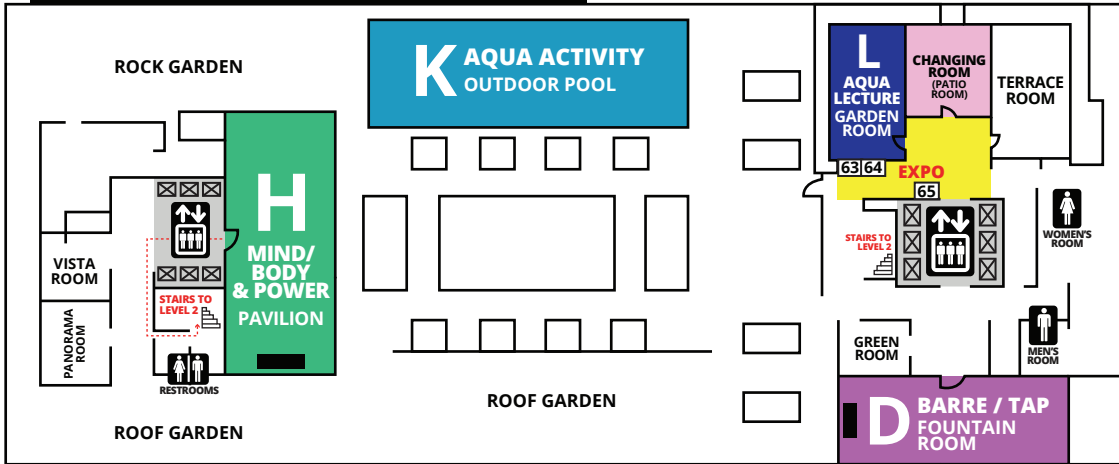

Florida MANIA[®]

SCW

GREAT LAKES

Atlanta MANIA[®]

SCW

OUTLINES, EVALS & CÉCS

www.scwfit.com/AT17

L LOBBY LEVEL - 2nd floor

KEY

- ELEVATOR
- RESTROOMS
- STAIRS
- CHARGING STATION
- FOOD

LL LOWER LOBBY LEVEL - 1st floor

EXHIBITORS

AQUA STAND UP.....	35
BALANCED BODY.....	32
BODY TALK.....	44
BOLLYX.....	38
BONDI BAND.....	25
BOSU.....	22
CALIFORNIA UNIVERSITY OF PA.....	17
CLUB VIBE.....	15
FIT BODIES, INC.....	11
FITNESS EDUCATION SEMINARS.....	12
FXP HULA HOOP.....	37
HEDSTROM.....	23
JUNGSHIN.....	24
KITCHEN CRAFT.....	39
LABLAST.....	5
NAMIRSA.....	16
PECTOFINO.....	18
PILOXING.....	33
PLYOGA.....	34
POUND.....	6
POWER MUSIC.....	42, 43
POWER SYSTEMS.....	1, 2
PULSE POINTE BARRE.....	9
REEBOK.....	19
RYKA.....	40, 41
SAVIER FITNESS.....	20, 21
SCHWINN.....	31
SCW/WATERinMOTION.....	7, 8, 13, 14
SCW FITNESS EDUCATION.....	45, 46
SOUL GROOVES.....	10
TRIGGERPOINT.....	3, 4
WATERROWER.....	36
YES! FITNESS MUSIC.....	30

PREMIERE SPONSORS

CO-SPONSORS

ASSOCIATE SPONSORS

LEVEL 3: TERRACE LEVEL

LEVEL 2: BALLROOM LEVEL

SCW REGISTRATION

LEVEL 1: LOBBY LEVEL

OUTLINES, EVALS & CECS
www.scwfit.com/MW17

CELEBRATING 30 YEARS!
Midwest
MANIA
 SCW

KEY

- FOOD
- ESCALATOR
- ELEVATOR
- RESTROOMS
- CHARGING STATION