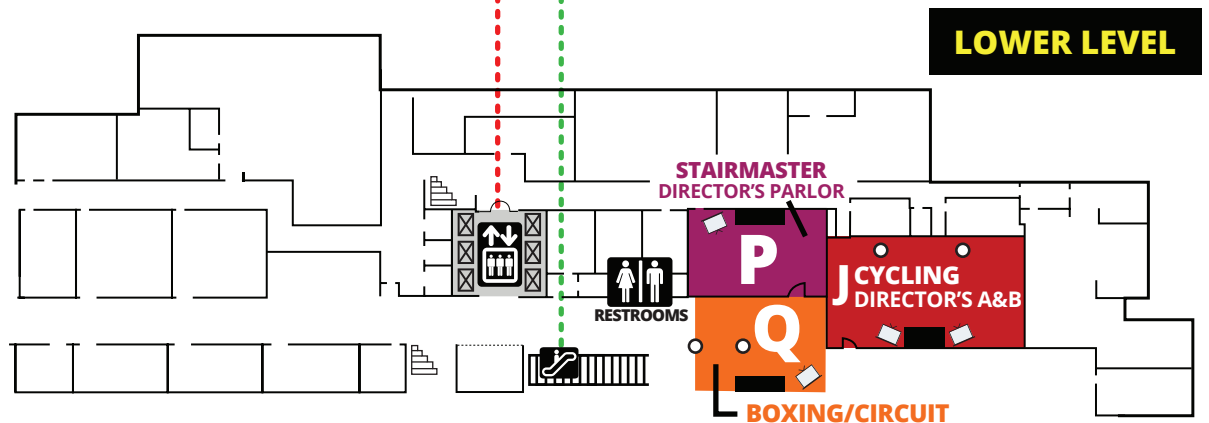

## LEVEL 1: LOBBY LEVEL (L)

**5TH FLOOR ⑤**

**3RD FLOOR ③**

**2ND FLOOR MEZZANINE ②M**

**PHILADELPHIA MANIA**

**OUTLINES, EVALS & CÉCS**  
[www.scwfit.com/PH18](http://www.scwfit.com/PH18)

**2ND FLOOR ②**

**KEY**

ELEVATOR ESCALATOR  
 RESTROOMS

**TO HOTEL LOBBY ①**

# MIDWEST MANIA<sup>®</sup>

**OUTLINES, EVALS & CECS**  
[www.scwfit.com/MW18](http://www.scwfit.com/MW18)

**KEY**

- ELEVATOR
- ESCALATOR
- RESTROOMS
- FOOD