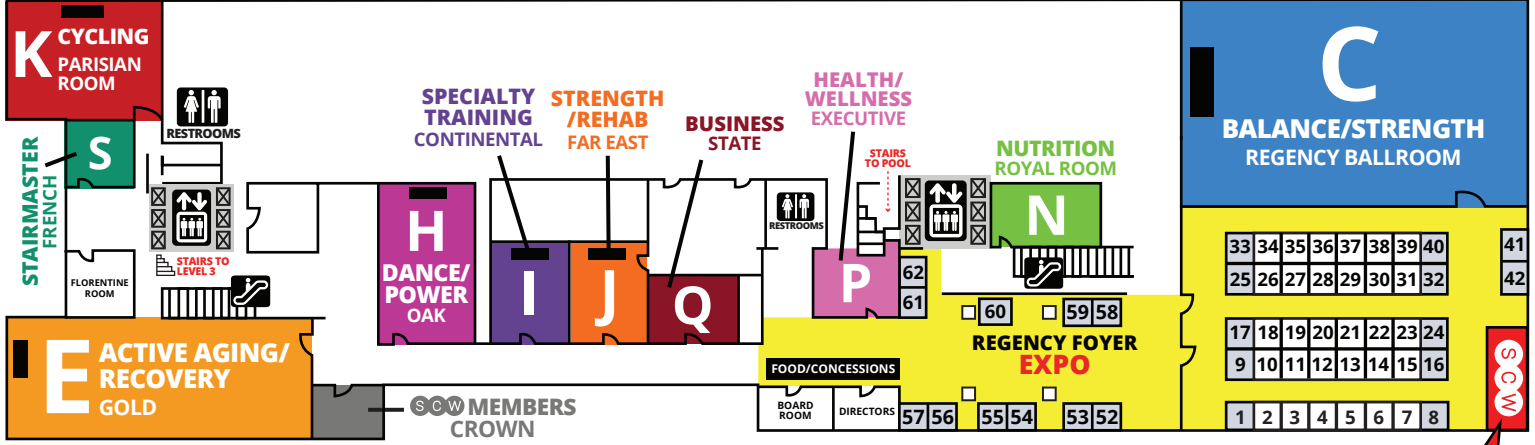

LEVEL 3: TERRACE LEVEL

EXPO BOOTH KEY

Single Endcap Single

BOOTH SIZE
All 10'x10'

LEVEL 2: BALLROOM LEVEL

| | | | | | | | | |
|----|----|----|----|----|----|----|----|----|
| 33 | 34 | 35 | 36 | 37 | 38 | 39 | 40 | 41 |
| 25 | 26 | 27 | 28 | 29 | 30 | 31 | 32 | 42 |
| 17 | 18 | 19 | 20 | 21 | 22 | 23 | 24 | |
| 9 | 10 | 11 | 12 | 13 | 14 | 15 | 16 | |
| 1 | 2 | 3 | 4 | 5 | 6 | 7 | 8 | |

3RD FLOOR

2ND FLOOR

EXPO BOOTH KEY

Single Endcap
 Single

BOOTH SIZE
 All 8'x8'

MIDWEST MANIA[®]

OCT. 5-7, 2018

EXPO BOOTH KEY

H
MIND/BODY POOLSIDE PAVILION

L
AQUA LECTURE SANDPEBBLE E

HYATT STAYFIT GYM

RESTROOMS

LOBBY LEVEL (FIRST FLOOR)

EXPO BOOTH KEY

Single Endcap

Single

BOOTH SIZES

Booths 25-42: 10'x10'

Booths 1-24; 43, 44: 8'x8'

FLORIDA MANIA[®]

MAY 4-6, 2018

EXPO BOOTH KEY

Single Endcap Single

BOOTH SIZE
All 8'x8'