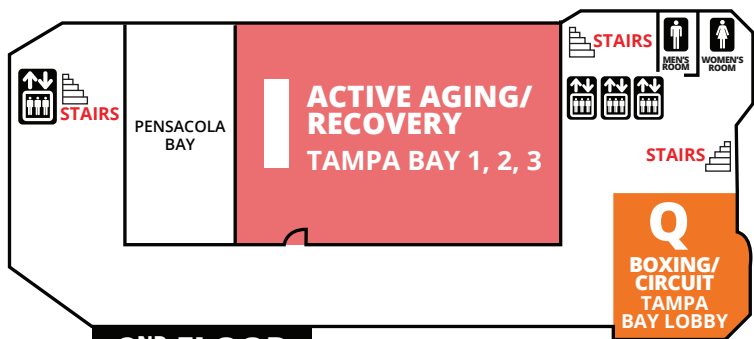

NEW YORK CITY MANIA[®] EVENT MAP

BALLROOM LEVEL (B)

CONFERENCE LEVEL (C)

**OUTLINES,
EVALS &
CECS**

www.scwfit.com/NY18

MEZZANINE LEVEL (M)

LOBBY LEVEL (L)

CALIFORNIA MANIA[®]

SCW

EVENT MAP

OUTLINES, EVALS & CECS

www.scwfit.com/CA18

ATRIUM LEVEL (SECOND FLOOR)

POOL AREAS

K AQUA ACTIVITY POOL

H MIND/BODY POOLSIDE PAVILION

LOBBY LEVEL (FIRST FLOOR)

TOWER

(TALLEST BUILDING)

2ND FLOOR

GROUND FLOOR

OUTLINES,
EVALS & CECS

www.scwfit.com/FL17

OCEANS

Florida MANIA[®]

SCW

GREAT LAKES

Atlanta MANIA[®]

SCW

OUTLINES, EVALS & CÉCS

www.scwfit.com/AT17

L LOBBY LEVEL - 2nd floor