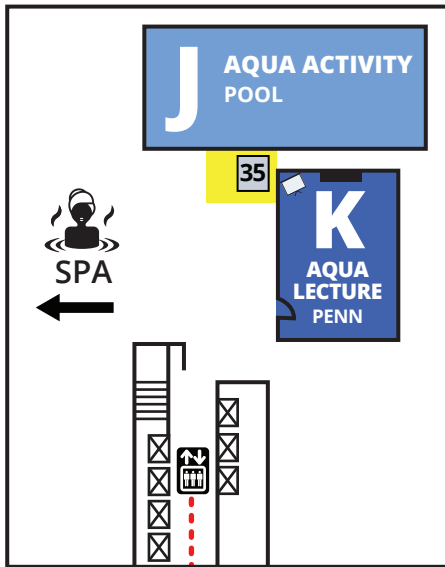

# ATLANTA MANIA®

**L LOBBY LEVEL - 2<sup>nd</sup> floor**

**LL LOWER LOBBY LEVEL - 1<sup>st</sup> floor**

**OUTLINES, EVALS & CECS**  
[www.scwfit.com/AT18](http://www.scwfit.com/AT18)

## LEVEL 3: TERRACE LEVEL (T)

## LEVEL 2: BALLROOM LEVEL (B)

## LEVEL 1: LOBBY LEVEL (L)

**5TH FLOOR ⑤**

**3RD FLOOR ③**

**2ND FLOOR MEZZANINE ②M**

**PHILADELPHIA MANIA**

**OUTLINES, EVALS & CÉCS**  
[www.scwfit.com/PH18](http://www.scwfit.com/PH18)

**2ND FLOOR ②**

**KEY**