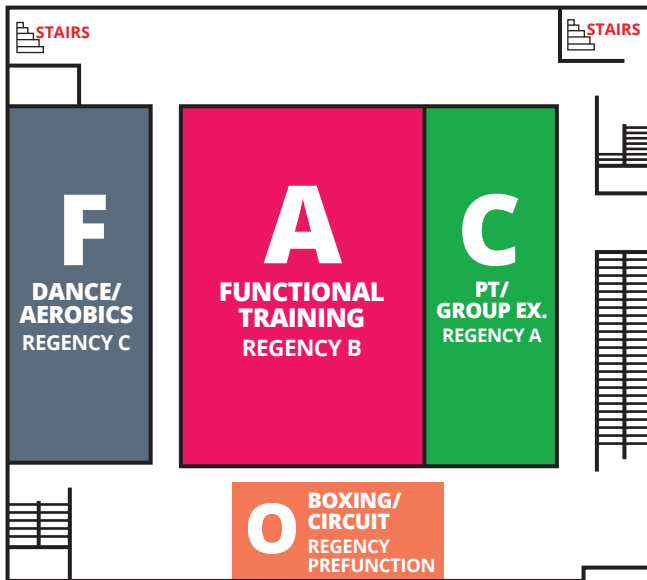

LEVEL 3: TERRACE LEVEL

EXPO BOOTH KEY

Single Endcap Single

BOOTH SIZE
All 10'x10'

LEVEL 2: BALLROOM LEVEL

| | | | | | | | | |
|----|----|----|----|----|----|----|----|----|
| 33 | 34 | 35 | 36 | 37 | 38 | 39 | 40 | 41 |
| 25 | 26 | 27 | 28 | 29 | 30 | 31 | 32 | 42 |
| 17 | 18 | 19 | 20 | 21 | 22 | 23 | 24 | |
| 9 | 10 | 11 | 12 | 13 | 14 | 15 | 16 | |
| 1 | 2 | 3 | 4 | 5 | 6 | 7 | 8 | |

SCW REGISTRATION

LEVEL 1: LOBBY LEVEL

PHILADELPHIA MANIA®

SEP. 21-23, 2018

OUTLINES, EVALS & CÉCS
www.scwfit.com/PH18

4TH FLOOR

5TH FLOOR

2ND FLOOR MEZZANINE

3RD FLOOR

2ND FLOOR

EXPO BOOTH KEY

Single Endcap
 Single

BOOTH SIZE
 All 8'x8'

MIDWEST MANIA[®]

OCT. 5-7, 2018

EXPO BOOTH KEY

BOOTH SIZES

Booths 25-42: 10'x10'

Booths 1-24; 43, 44: 8'x8'

FLORIDA MANIA[®]

MAY 4-6, 2018

EXPO BOOTH KEY

Single Endcap Single

BOOTH SIZE
All 8'x8'