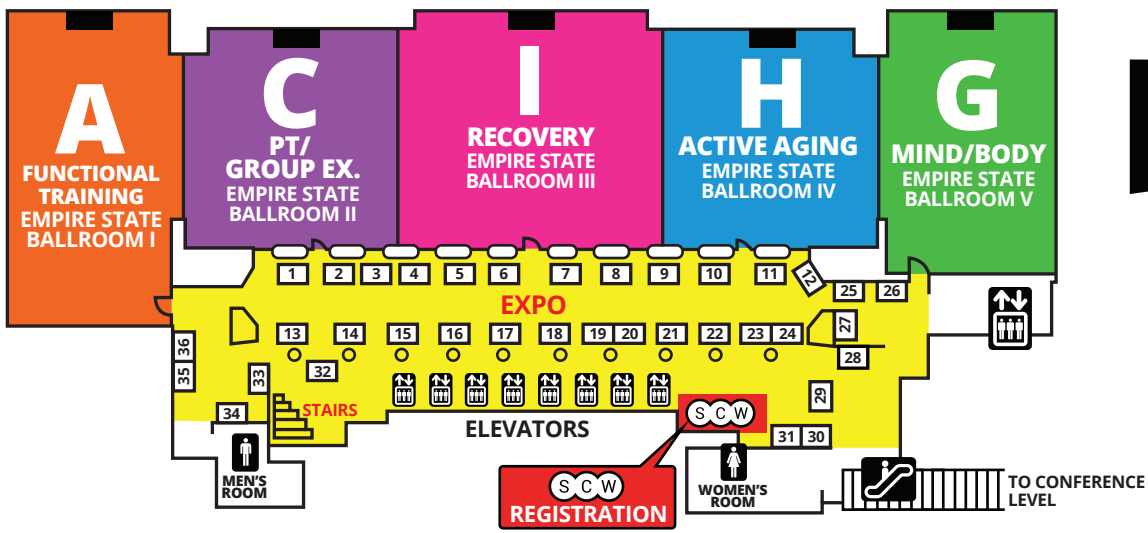

NEW YORK CITY MANIA[®] EVENT MAP

BALLROOM LEVEL (B)

CONFERENCE LEVEL (C)

**OUTLINES,
EVALS &
CECS**

www.scwfit.com/NY18

MEZZANINE LEVEL (M)

LOBBY LEVEL (L)

CALIFORNIA MANIA[®]

SCW

EVENT MAP

OUTLINES, EVALS & CECS

www.scwfit.com/CA18

ATRIUM LEVEL (SECOND FLOOR)

POOL AREAS

K AQUA ACTIVITY POOL

H MIND/BODY POOLSIDE PAVILION

Florida MANIA[®]

SCW

GREAT LAKES

Atlanta MANIA[®]

SCW

OUTLINES, EVALS & CÉCS

www.scwfit.com/AT17

L LOBBY LEVEL - 2nd floor

CELEBRATING 30 YEARS!
Midwest
MANIA
 SCW

KEY

- FOOD
- ESCALATOR
- ELEVATOR
- RESTROOMS
- CHARGING STATION