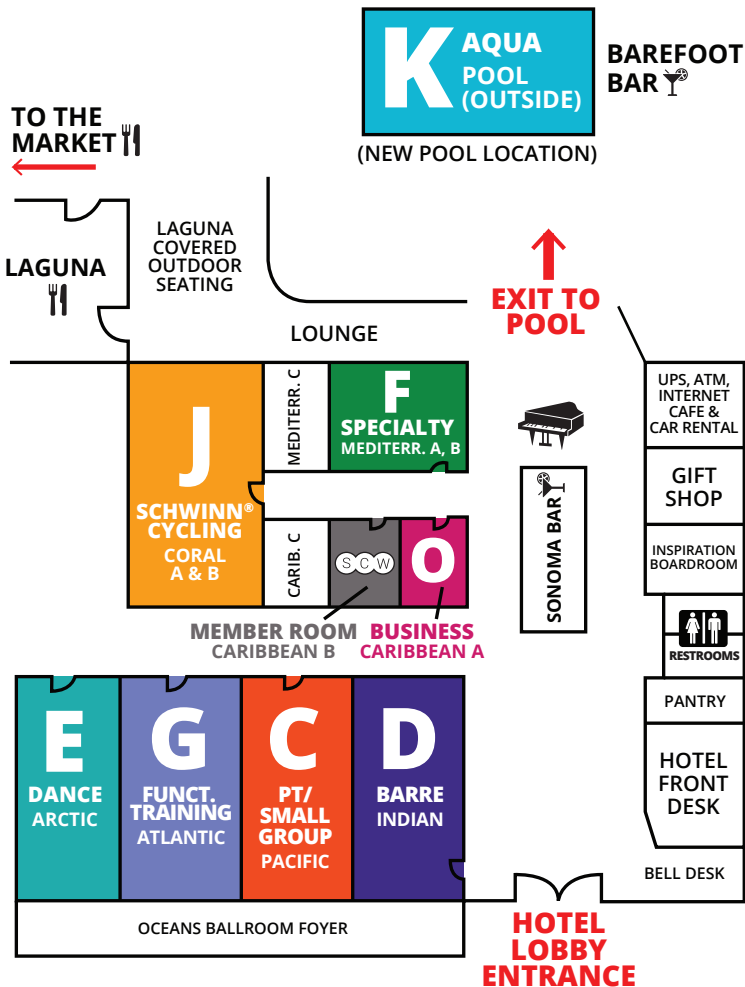

LOBBY LEVEL (FIRST FLOOR)

TOWER

(TALLEST BUILDING)

2ND FLOOR

GROUND FLOOR

OUTLINES,
EVALS & CECS

www.scwfit.com/FL17

OCEANS

Florida MANIA[®]

SCW

GREAT LAKES

Atlanta MANIA[®]

SCW

OUTLINES, EVALS & CÉCS

www.scwfit.com/AT17

L LOBBY LEVEL - 2nd floor

KEY

- ELEVATOR
- RESTROOMS
- STAIRS
- CHARGING STATION
- FOOD

LL LOWER LOBBY LEVEL - 1st floor

EXHIBITORS

AQUA STAND UP.....	35
BALANCED BODY.....	32
BODY TALK.....	44
BOLLYX.....	38
BONDI BAND.....	25
BOSU.....	22
CALIFORNIA UNIVERSITY OF PA.....	17
CLUB VIBE.....	15
FIT BODIES, INC.....	11
FITNESS EDUCATION SEMINARS.....	12
FXP HULA HOOP.....	37
HEDSTROM.....	23
JUNGSHIN.....	24
KITCHEN CRAFT.....	39
LABLAST.....	5
NAMIRSA.....	16
PECTOFINO.....	18
PILOXING.....	33
PLYOGA.....	34
POUND.....	6
POWER MUSIC.....	42, 43
POWER SYSTEMS.....	1, 2
PULSE POINTE BARRE.....	9
REEBOK.....	19
RYKA.....	40, 41
SAVIER FITNESS.....	20, 21
SCHWINN.....	31
SCW/WATERinMOTION.....	7, 8, 13, 14
SCW FITNESS EDUCATION.....	45, 46
SOUL GROOVES.....	10
TRIGGERPOINT.....	3, 4
WATERROWER.....	36
YES! FITNESS MUSIC.....	30

CELEBRATING 30 YEARS!
Midwest
MANIA
 SCW

KEY

- FOOD
- ESCALATOR
- ELEVATOR
- RESTROOMS
- CHARGING STATION