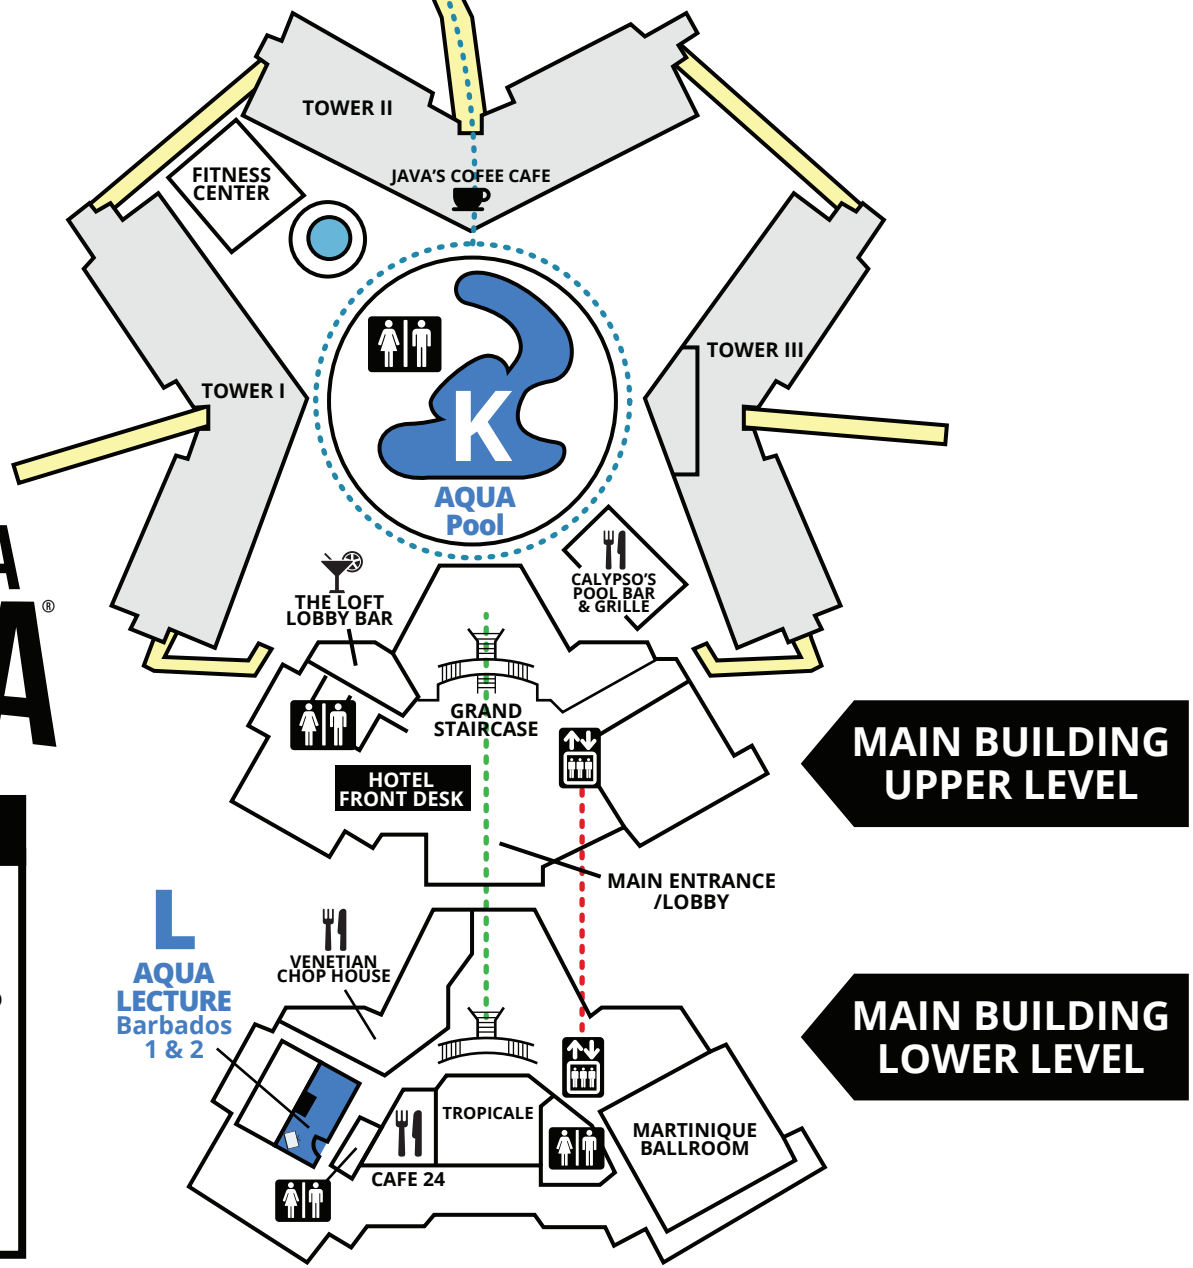

**CLUB INDUSTRY BUSINESS SUMMIT CA**  
Powered by **SCW**

**LOBBY LEVEL (1<sup>ST</sup> FLOOR)**

### KEY

- ELEVATOR
- STAIRS
- FOOD
- RESTROOMS
- COVERED WALKWAY
- WALKING PATH TO CONVENTION CENTER