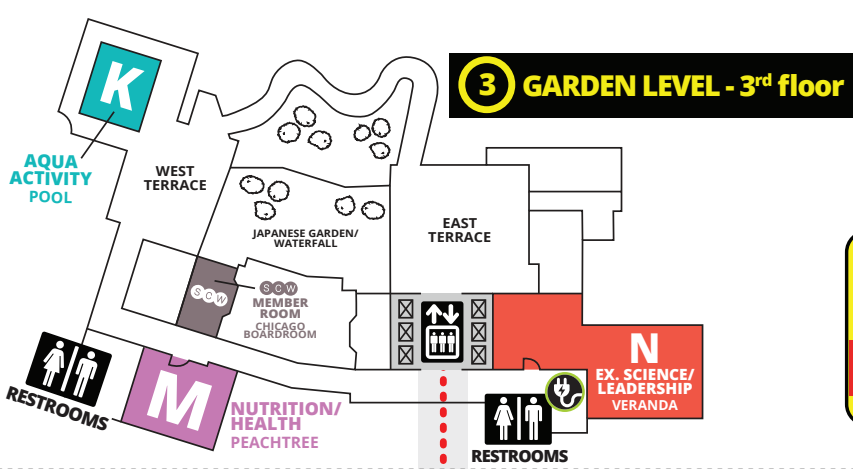

LOBBY LEVEL (FIRST FLOOR)

TOWER

(TALLEST BUILDING)

2ND FLOOR

GROUND FLOOR

OUTLINES,
EVALS & CECS

www.scwfit.com/FL17

OCEANS

Florida MANIA[®]

SCW

GREAT LAKES

Atlanta MANIA[®]

SCW

OUTLINES, EVALS & CÉCS

www.scwfit.com/AT17

L LOBBY LEVEL - 2nd floor

KEY

- ELEVATOR
- RESTROOMS
- STAIRS
- CHARGING STATION
- FOOD

LL LOWER LOBBY LEVEL - 1st floor

EXHIBITORS

AQUA STAND UP.....	35
BALANCED BODY.....	32
BODY TALK.....	44
BOLLYX.....	38
BONDI BAND.....	25
BOSU.....	22
CALIFORNIA UNIVERSITY OF PA.....	17
CLUB VIBE.....	15
FIT BODIES, INC.....	11
FITNESS EDUCATION SEMINARS.....	12
FXP HULA HOOP.....	37
HEDSTROM.....	23
JUNGSHIN.....	24
KITCHEN CRAFT.....	39
LABLAST.....	5
NAMIRSA.....	16
PECTOFINO.....	18
PILOXING.....	33
PLYOGA.....	34
POUND.....	6
POWER MUSIC.....	42, 43
POWER SYSTEMS.....	1, 2
PULSE POINTE BARRE.....	9
REEBOK.....	19
RYKA.....	40, 41
SAVIER FITNESS.....	20, 21
SCHWINN.....	31
SCW/WATERinMOTION.....	7, 8, 13, 14
SCW FITNESS EDUCATION.....	45, 46
SOUL GROOVES.....	10
TRIGGERPOINT.....	3, 4
WATERROWER.....	36
YES! FITNESS MUSIC.....	30

CELEBRATING 30 YEARS!
Midwest
MANIA
 SCW

KEY

- FOOD
- ESCALATOR
- ELEVATOR
- RESTROOMS
- CHARGING STATION