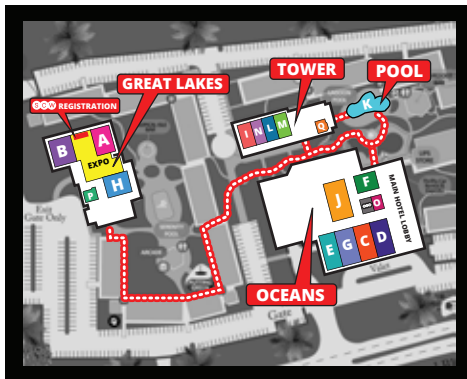

LOBBY LEVEL (FIRST FLOOR)

TOWER

(TALLEST BUILDING)

2ND FLOOR

GROUND FLOOR

OUTLINES,
EVALS & CECS

www.scwfit.com/FL17

OCEANS

Florida MANIA[®]

SCW

GREAT LAKES

Atlanta MANIA[®]

SCW

OUTLINES, EVALS & CÉCS

www.scwfit.com/AT17

L LOBBY LEVEL - 2nd floor

KEY

- ELEVATOR
- RESTROOMS
- STAIRS
- CHARGING STATION
- FOOD

LL LOWER LOBBY LEVEL - 1st floor

EXHIBITORS

AQUA STAND UP.....	35
BALANCED BODY.....	32
BODY TALK.....	44
BOLLYX.....	38
BONDI BAND.....	25
BOSU.....	22
CALIFORNIA UNIVERSITY OF PA.....	17
CLUB VIBE.....	15
FIT BODIES, INC.....	11
FITNESS EDUCATION SEMINARS.....	12
FXP HULA HOOP.....	37
HEDSTROM.....	23
JUNGSHIN.....	24
KITCHEN CRAFT.....	39
LABLAST.....	5
NAMIRSA.....	16
PECTOFINO.....	18
PILOXING.....	33
PLYOGA.....	34
POUND.....	6
POWER MUSIC.....	42, 43
POWER SYSTEMS.....	1, 2
PULSE POINTE BARRE.....	9
REEBOK.....	19
RYKA.....	40, 41
SAVIER FITNESS.....	20, 21
SCHWINN.....	31
SCW/WATERinMOTION.....	7, 8, 13, 14
SCW FITNESS EDUCATION.....	45, 46
SOUL GROOVES.....	10
TRIGGERPOINT.....	3, 4
WATERROWER.....	36
YES! FITNESS MUSIC.....	30

CELEBRATING 30 YEARS!
Midwest
MANIA
 SCW

KEY

- FOOD
- ESCALATOR
- ELEVATOR
- RESTROOMS
- CHARGING STATION