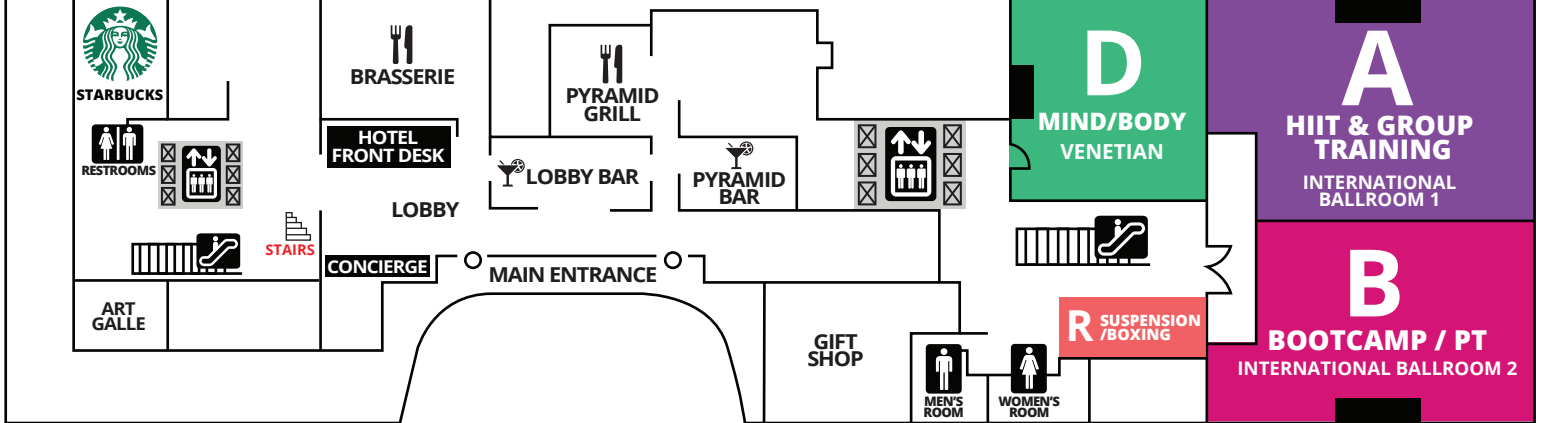

LEVEL 1: LOBBY LEVEL