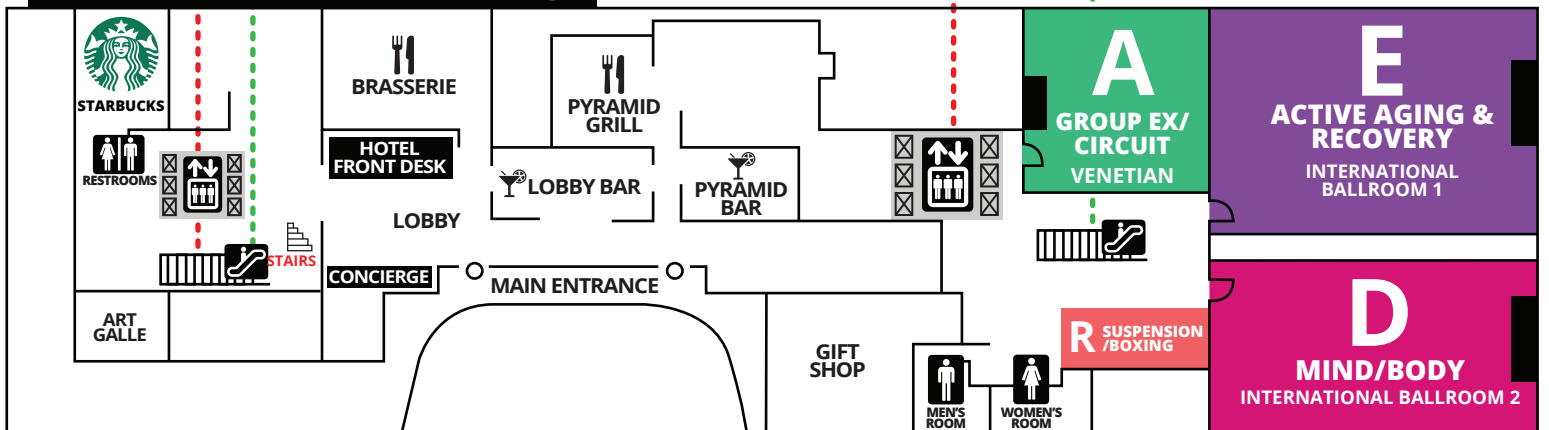

### KEY

- ELEVATOR
- STAIRS
- FOOD
- RESTROOMS
- COVERED WALKWAY
- WALKING PATH TO CONVENTION CENTER

# ATLANTA MANIA®

**L LOBBY LEVEL - 2<sup>nd</sup> floor**

**LL LOWER LOBBY LEVEL - 1<sup>st</sup> floor**

**OUTLINES, EVALS & CECS**  
[www.scwfit.com/AT18](http://www.scwfit.com/AT18)

## LEVEL 3: TERRACE LEVEL (T)

## LEVEL 1: LOBBY LEVEL (L)

**5TH FLOOR ⑤**

**3RD FLOOR ③**

**2ND FLOOR MEZZANINE ②M**

**PHILADELPHIA MANIA**

**OUTLINES, EVALS & CÉCS**  
[www.scwfit.com/PH18](http://www.scwfit.com/PH18)

**2ND FLOOR ②**

**KEY**