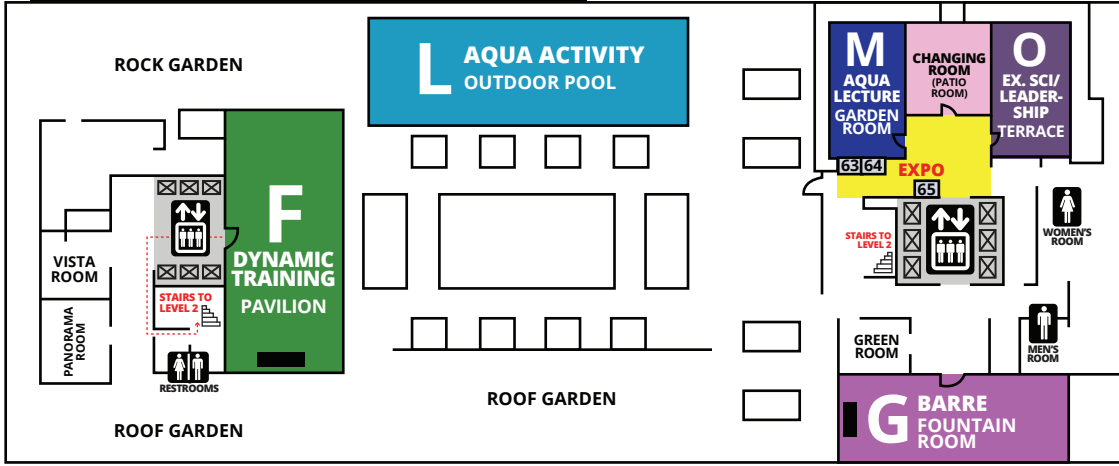

LEVEL 3: TERRACE LEVEL

EXPO BOOTH KEY

Single Endcap Single

BOOTH SIZE
All 10'x10'

LEVEL 2: BALLROOM LEVEL

| | | | | | | | | |
|----|----|----|----|----|----|----|----|----|
| 33 | 34 | 35 | 36 | 37 | 38 | 39 | 40 | 41 |
| 25 | 26 | 27 | 28 | 29 | 30 | 31 | 32 | 42 |
| 17 | 18 | 19 | 20 | 21 | 22 | 23 | 24 | |
| 9 | 10 | 11 | 12 | 13 | 14 | 15 | 16 | |
| 1 | 2 | 3 | 4 | 5 | 6 | 7 | 8 | |

3RD FLOOR

2ND FLOOR

EXPO BOOTH KEY

Single Endcap
 Single

BOOTH SIZE
 All 8'x8'

MIDWEST MANIA[®]

OCT. 5-7, 2018

EXPO BOOTH KEY

H
MIND/BODY POOLSIDE PAVILION

L
AQUA LECTURE SANDPEBBLE E

HYATT STAYFIT GYM

RESTROOMS

LOBBY LEVEL (FIRST FLOOR)

EXPO BOOTH KEY

Single Endcap

Single

BOOTH SIZES

Booths 25-42: 10'x10'

Booths 1-24; 43, 44: 8'x8'

FLORIDA MANIA[®]

MAY 4-6, 2018

EXPO BOOTH KEY

Single Endcap Single

BOOTH SIZE
All 8'x8'