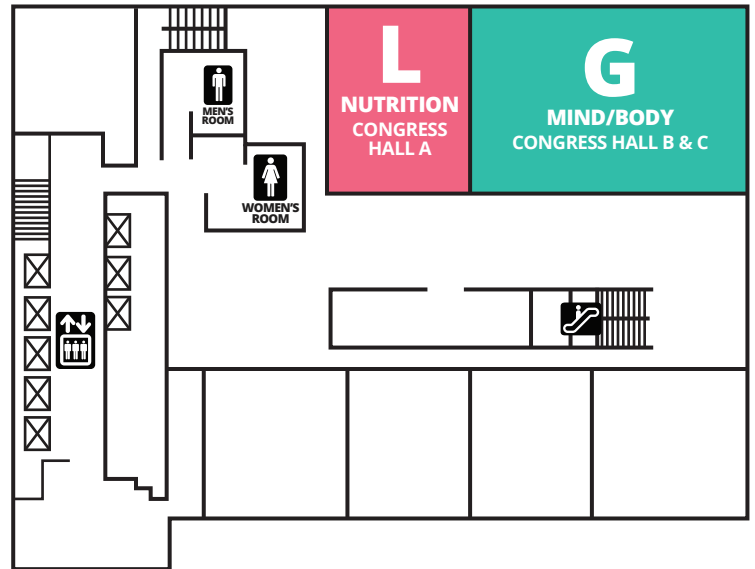

LEVEL 3: TERRACE LEVEL

EXPO BOOTH KEY

Single Endcap Single

BOOTH SIZE
All 10'x10'

LEVEL 2: BALLROOM LEVEL

| | | | | | | | | |
|----|----|----|----|----|----|----|----|----|
| 33 | 34 | 35 | 36 | 37 | 38 | 39 | 40 | 41 |
| 25 | 26 | 27 | 28 | 29 | 30 | 31 | 32 | 42 |
| 17 | 18 | 19 | 20 | 21 | 22 | 23 | 24 | |
| 9 | 10 | 11 | 12 | 13 | 14 | 15 | 16 | |
| 1 | 2 | 3 | 4 | 5 | 6 | 7 | 8 | |

SCW REGISTRATION

LEVEL 1: LOBBY LEVEL

PHILADELPHIA MANIA®

SEP. 21-23, 2018

OUTLINES, EVALS & CÉCS
www.scwfit.com/PH18

4TH FLOOR

5TH FLOOR

2ND FLOOR MEZZANINE

3RD FLOOR

2ND FLOOR

EXPO BOOTH KEY

Single Endcap
 Single

BOOTH SIZE
 All 8'x8'

MIDWEST MANIA[®]

OCT. 5-7, 2018

EXPO BOOTH KEY

BOOTH SIZES

Booths 25-42: 10'x10'

Booths 1-24; 43, 44: 8'x8'

FLORIDA MANIA[®]

MAY 4-6, 2018

EXPO BOOTH KEY

Single Endcap Single

BOOTH SIZE
All 8'x8'