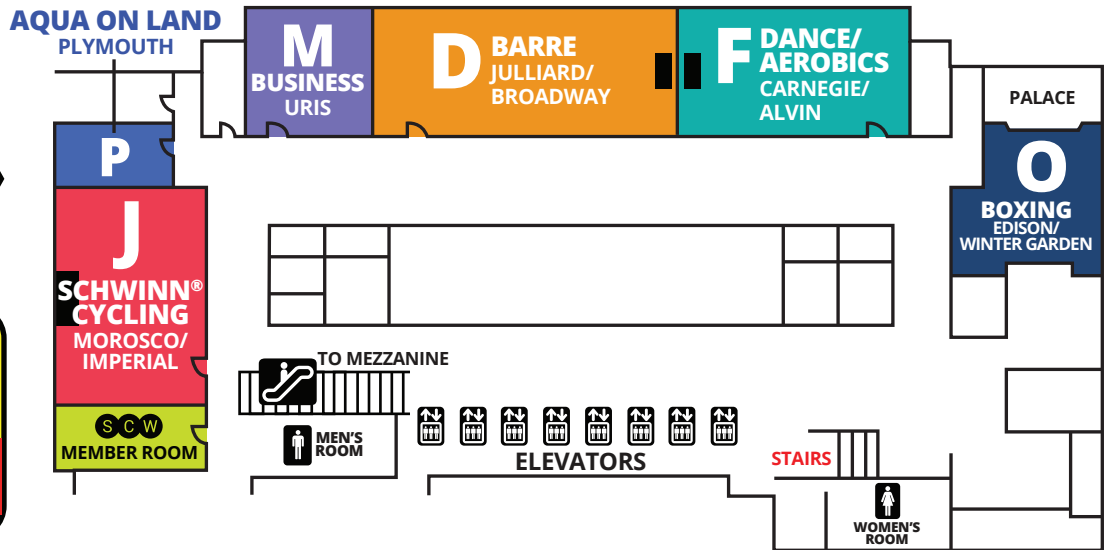

FEB. 22-24, 2019

**BALLROOM
LEVEL (B)**

**CONFERENCE
LEVEL (C)**

**OUTLINES,
EVALS &
CECS**

www.scwfit.com/NY19

**MEZZANINE
LEVEL (M)**

**LOBBY
LEVEL (L)**

EXPO BOOTH KEY

Ballroom booths: 8'x8'
Lobby booths: 10'x10'

CALIFORNIA MANIA[®]

APRIL 6-8, 2018

OUTLINES, EVALS & CECS

www.scwfit.com/CA18

ATRIUM LEVEL (SECOND FLOOR)

POOL AREAS

K
AQUA ACTIVITY POOL

H
MIND/BODY POOLSIDE PAVILION

L
AQUA LECTURE SANDPEBBLE E

HYATT STAYFIT GYM

RESTROOMS

LOBBY LEVEL (FIRST FLOOR)

EXPO BOOTH KEY

Single Endcap

Single

BOOTH SIZES

Booths 25-42: 10'x10'

Booths 1-24; 43, 44: 8'x8'

FLORIDA MANIA[®]

MAY 4-6, 2018

EXPO BOOTH KEY

Single Endcap Single

BOOTH SIZE
All 8'x8'