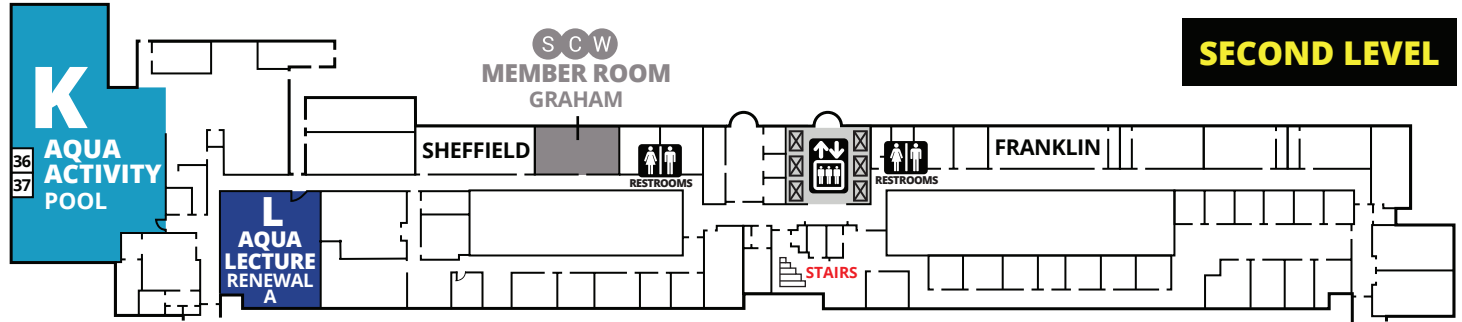

SCW REGISTRATION

LEVEL 1: LOBBY LEVEL

PHILADELPHIA MANIA®

SEP. 21-23, 2018

OUTLINES, EVALS & CÉCS
www.scwfit.com/PH18

4TH FLOOR

5TH FLOOR

2ND FLOOR MEZZANINE

3RD FLOOR

2ND FLOOR

EXPO BOOTH KEY

Single Endcap
 Single

BOOTH SIZE
 All 8'x8'

MIDWEST MANIA[®]

OCT. 5-7, 2018

EXPO BOOTH KEY

Single Endcap Single

BOOTH SIZE
All 8'x8'

OUTLINES, EVALS & CECS

www.scwfit.com/MW18

BOSTON MANIA®

DEC. 7-9, 2018

 **OUTLINES, EVALS & CECS**
www.scwfit.com/BN18

NEW YORK CITY MANIA[®]

FEB. 22-24, 2019

**BALLROOM
LEVEL (B)**

**CONFERENCE
LEVEL (C)**

**OUTLINES,
EVALS &
CECS**

www.scwfit.com/NY19

**MEZZANINE
LEVEL (M)**

**LOBBY
LEVEL (L)**

EXPO BOOTH KEY