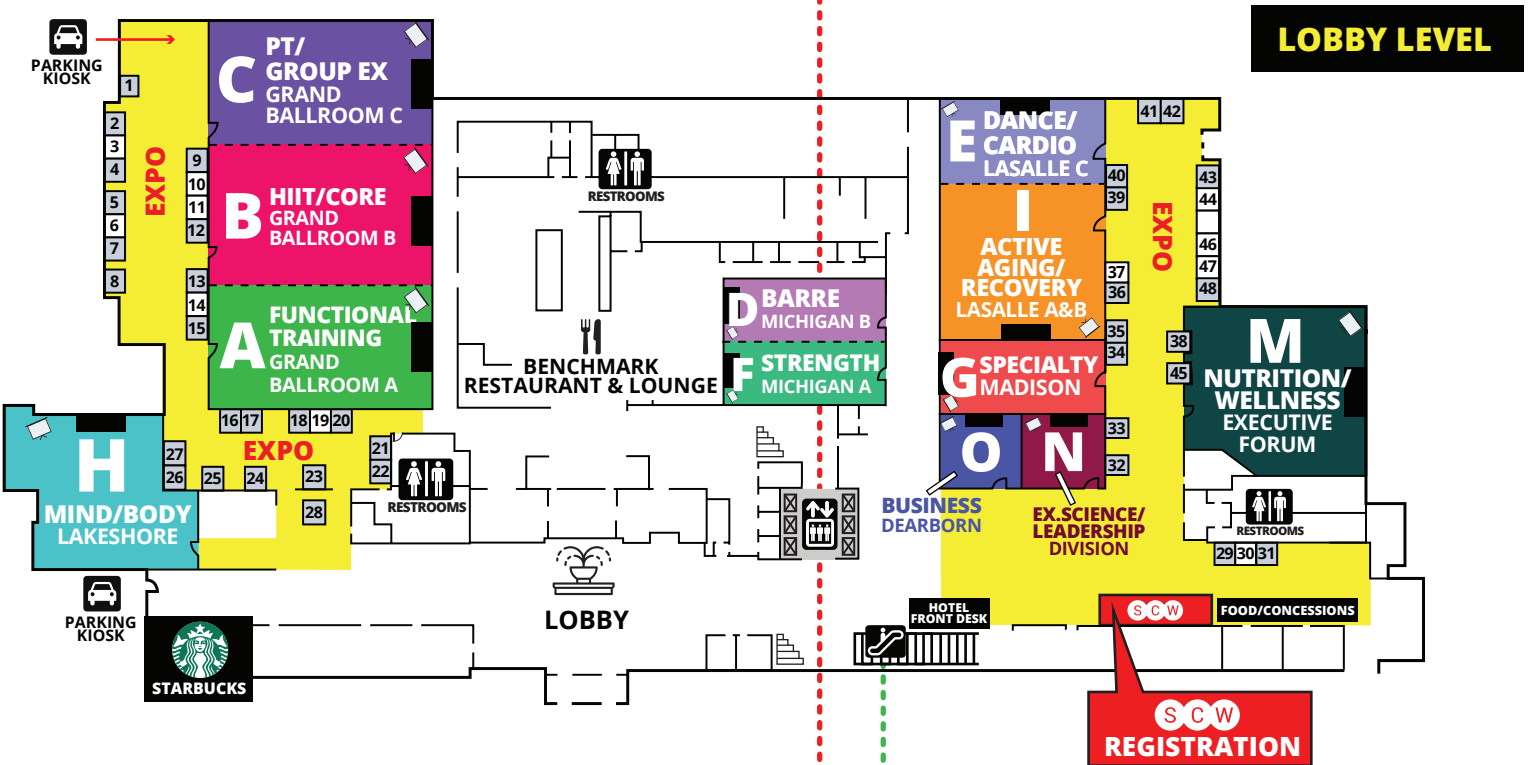

## LEVEL 1: LOBBY LEVEL (L)

**5TH FLOOR ⑤**

**3RD FLOOR ③**

**2ND FLOOR MEZZANINE ②M**

**PHILADELPHIA MANIA**

**OUTLINES, EVALS & CÉCS**  
[www.scwfit.com/PH18](http://www.scwfit.com/PH18)

**2ND FLOOR ②**

**KEY**

ELEVATOR ESCALATOR  
 RESTROOMS

**TO HOTEL LOBBY ①**

# MIDWEST MANIA<sup>®</sup>

**OUTLINES, EVALS & CECS**  
[www.scwfit.com/MW18](http://www.scwfit.com/MW18)

**KEY**

- ELEVATOR
- ESCALATOR
- RESTROOMS
- FOOD