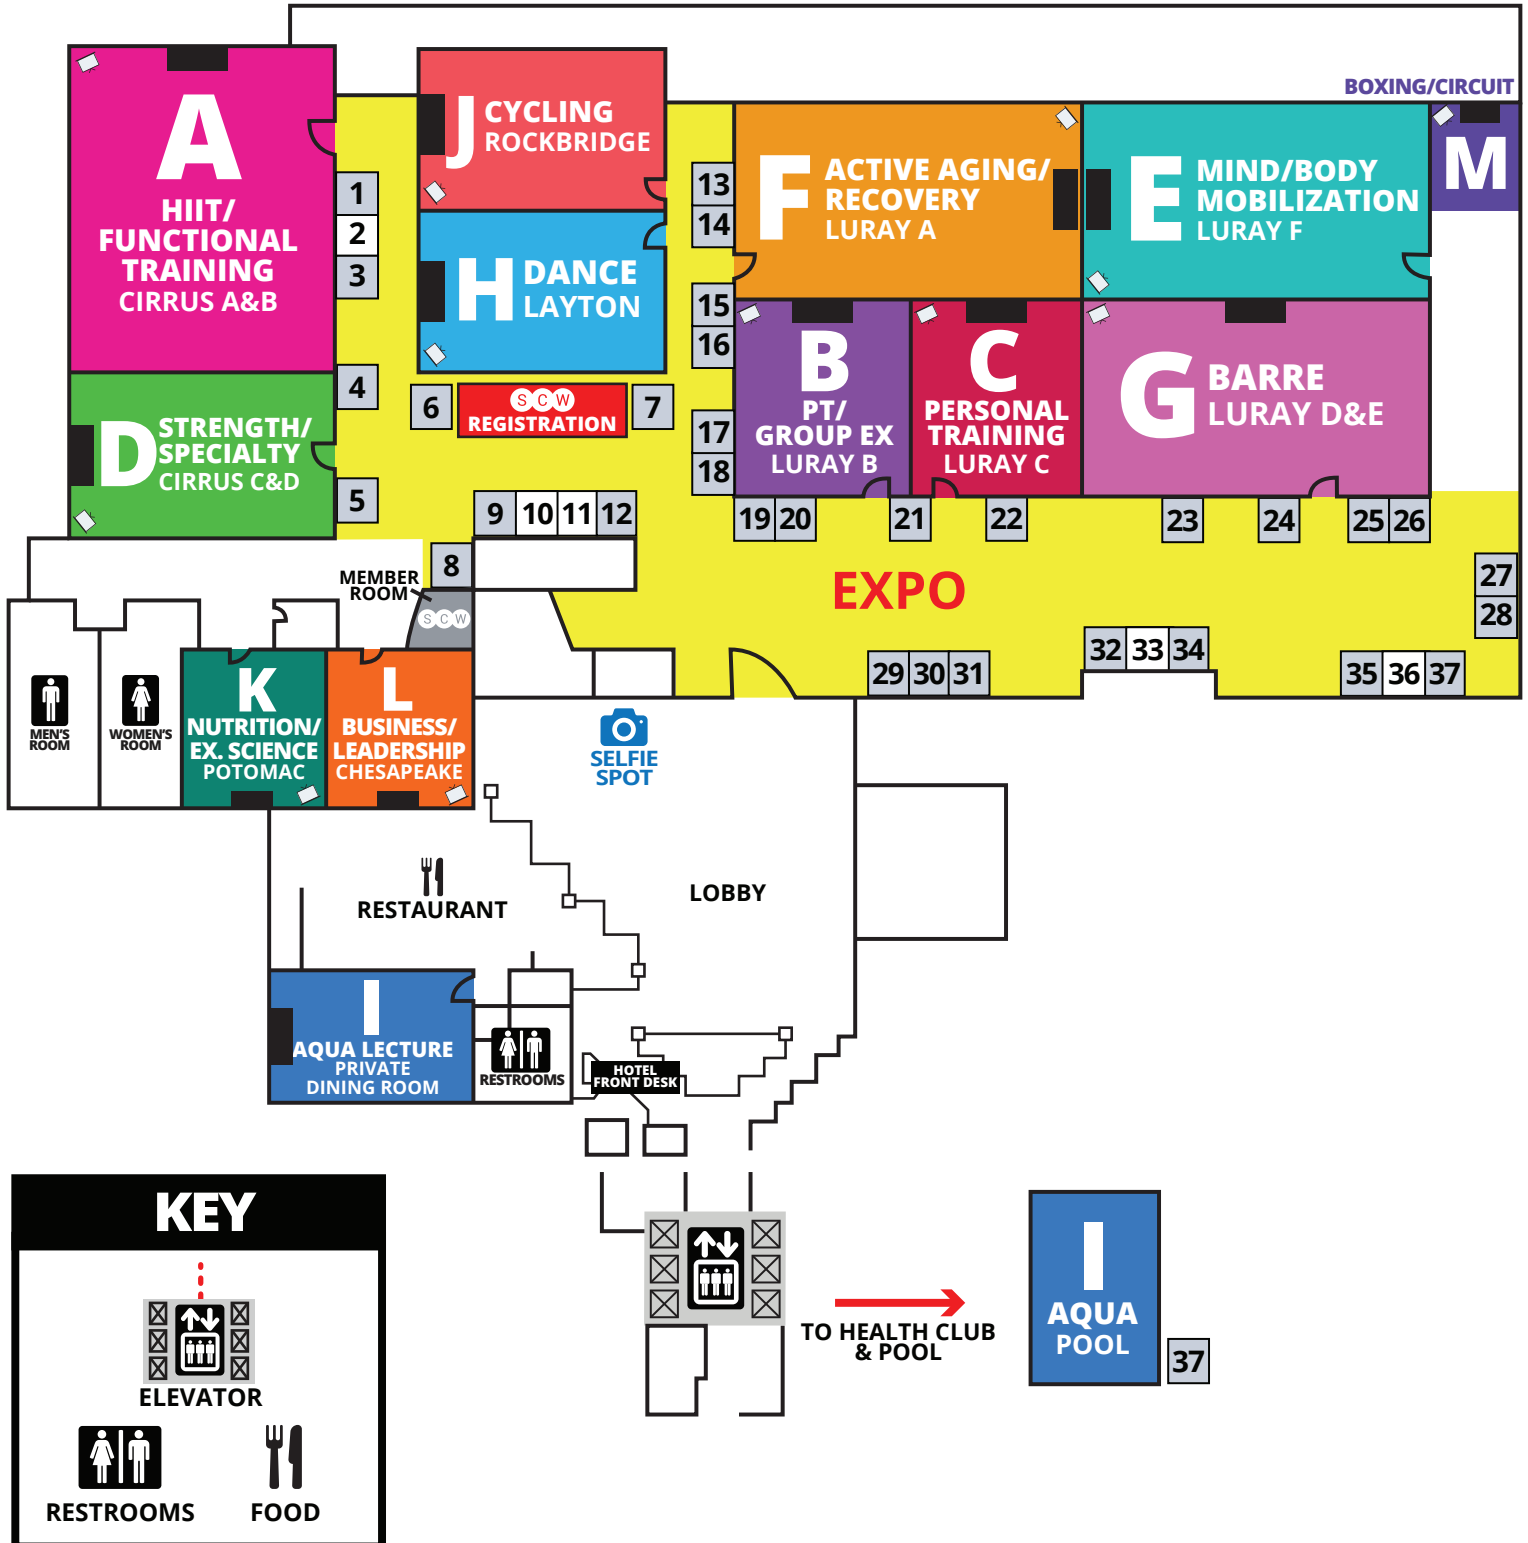

# DC MANIA<sup>®</sup>

**OUTLINES,  
EVALS &  
CECS**  
[www.scwfit.com/DC19](http://www.scwfit.com/DC19)

# NEW YORK CITY MANIA<sup>®</sup>

# FLORIDA MANIA<sup>®</sup>

### KEY

- ELEVATOR
- STAIRS
- FOOD
- RESTROOMS
- COVERED WALKWAY
- WALKING PATH TO CONVENTION CENTER