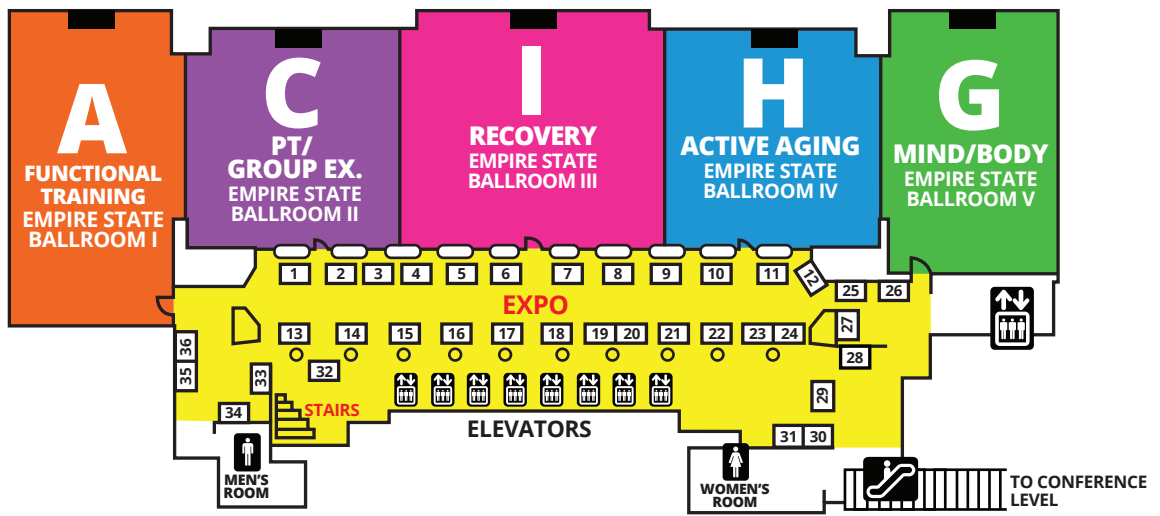

NEW YORK CITY MANIA®

FEB. 22-24, 2019

**BALLROOM
LEVEL (B)**