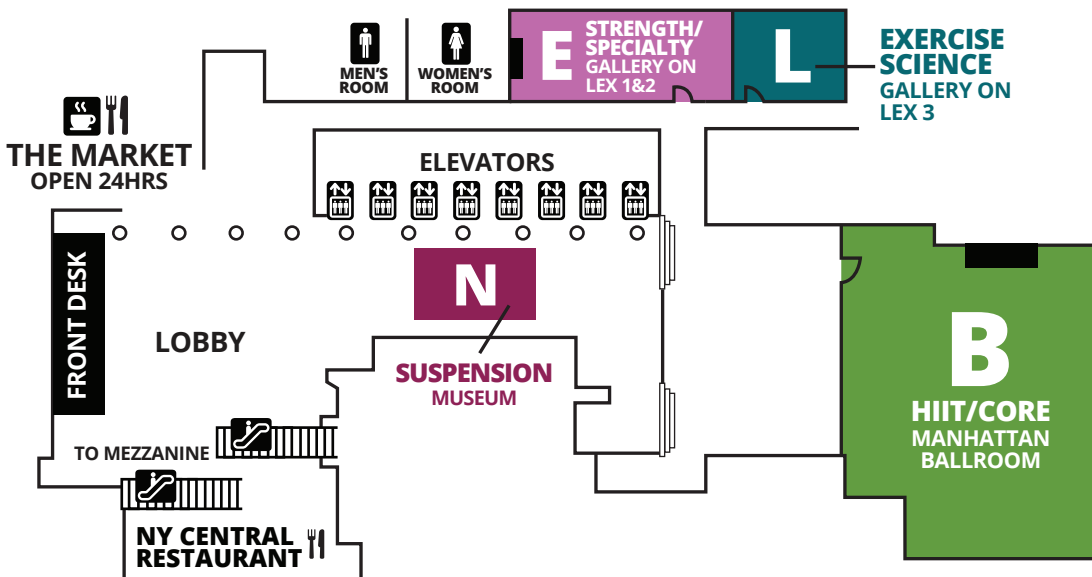

NEW YORK CITY MANIA[®] EVENT MAP

BALLROOM LEVEL (B)

CONFERENCE LEVEL (C)

**OUTLINES,
EVALS &
CECS**

www.scwfit.com/NY18

MEZZANINE LEVEL (M)

LOBBY LEVEL (L)

CALIFORNIA MANIA[®]

LOBBY LEVEL (FIRST FLOOR)

TOWER

(TALLEST BUILDING)

2ND FLOOR

GROUND FLOOR

OUTLINES,
EVALS & CECS

www.scwfit.com/FL17

OCEANS

Florida MANIA[®]

SCW

GREAT LAKES

Atlanta MANIA[®]

SCW

OUTLINES, EVALS & CÉCS

www.scwfit.com/AT17

L LOBBY LEVEL - 2nd floor

CELEBRATING 30 YEARS!
Midwest
MANIA
 SCW

KEY

- FOOD
- ESCALATOR
- ELEVATOR
- RESTROOMS
- CHARGING STATION