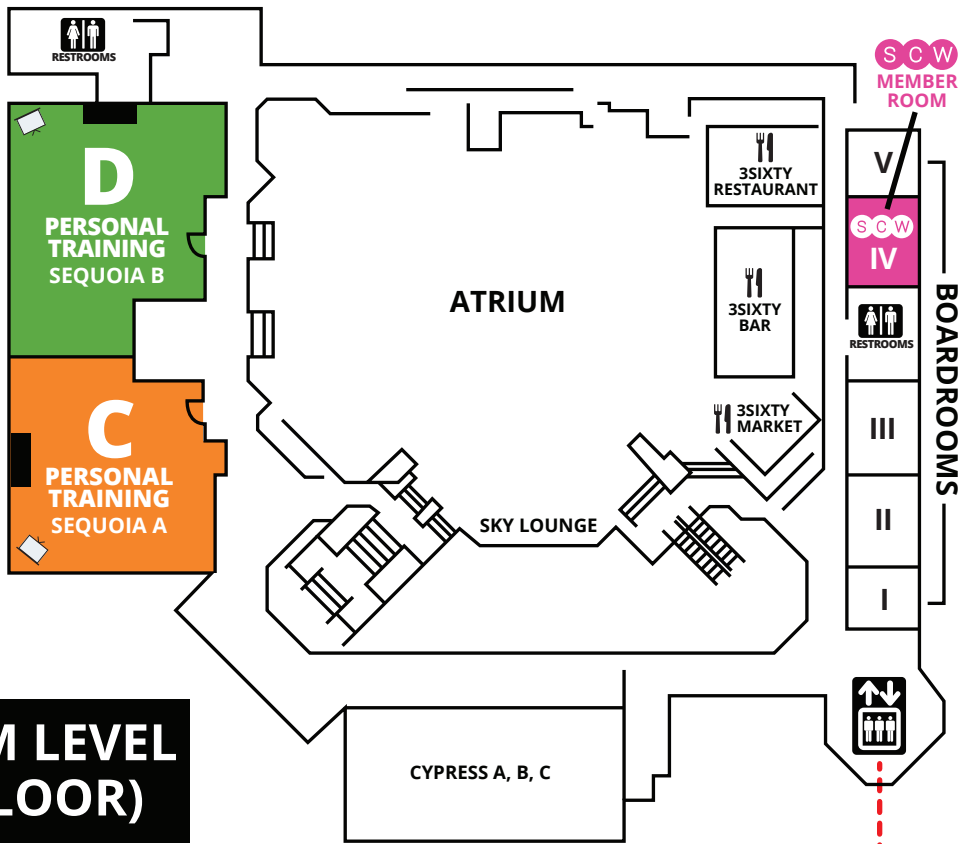

### MEZZANINE LEVEL (M)

### LOBBY LEVEL (L)

#### KEY

- ELEVATOR
- ESCALATOR
- RESTROOMS
- FOOD

**ATRIUM LEVEL (2<sup>ND</sup> FLOOR)**

**POOL AREAS**

**K**  
AQUA ACTIVITY POOL

**F**  
MIND/BODY /RECOVERY POOLSIDE PAVILION

**CALIFORNIA MANIA<sup>®</sup>**