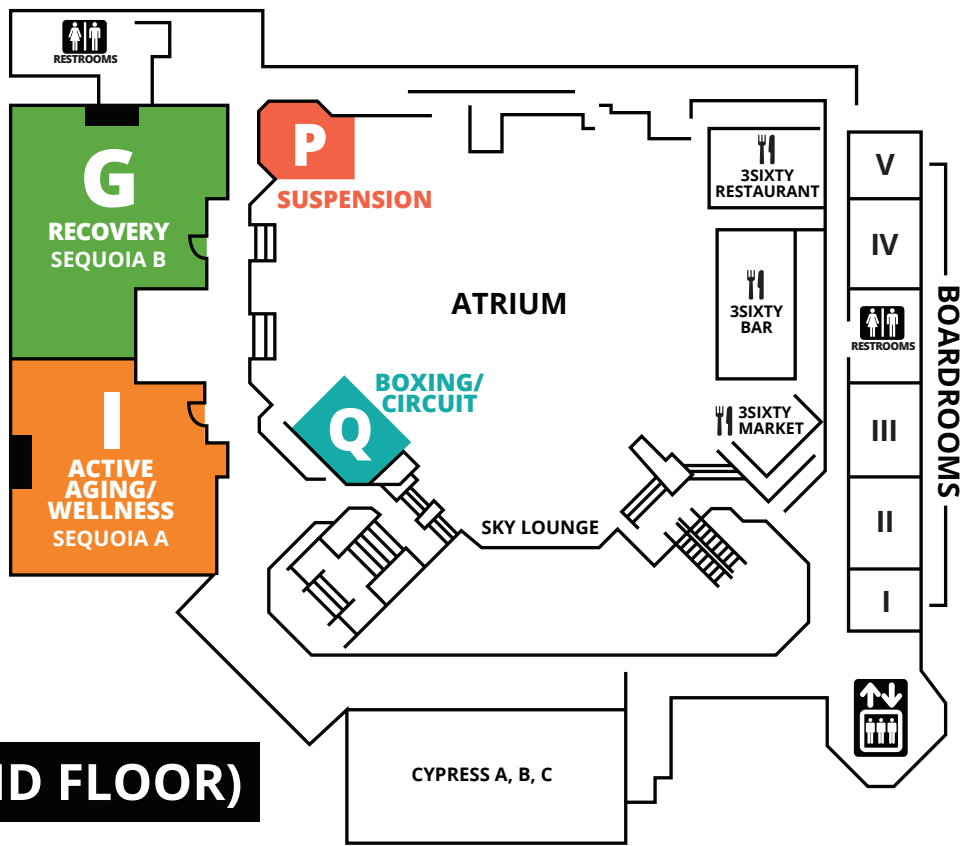

NEW YORK CITY MANIA[®] EVENT MAP

BALLROOM LEVEL (B)

CONFERENCE LEVEL (C)

**OUTLINES,
EVALS &
CECS**

www.scwfit.com/NY18

MEZZANINE LEVEL (M)

LOBBY LEVEL (L)

CALIFORNIA MANIA[®]

SCW

EVENT MAP

OUTLINES, EVALS & CECS

www.scwfit.com/CA18

ATRIUM LEVEL (SECOND FLOOR)

POOL AREAS

K AQUA ACTIVITY POOL

H MIND/BODY POOLSIDE PAVILION

Florida MANIA[®]

SCW

GREAT LAKES

Atlanta MANIA[®]

SCW

OUTLINES, EVALS & CÉCS

www.scwfit.com/AT17

L LOBBY LEVEL - 2nd floor

CELEBRATING 30 YEARS!
Midwest
MANIA
 SCW

KEY

- FOOD
- ESCALATOR
- ELEVATOR
- RESTROOMS
- CHARGING STATION