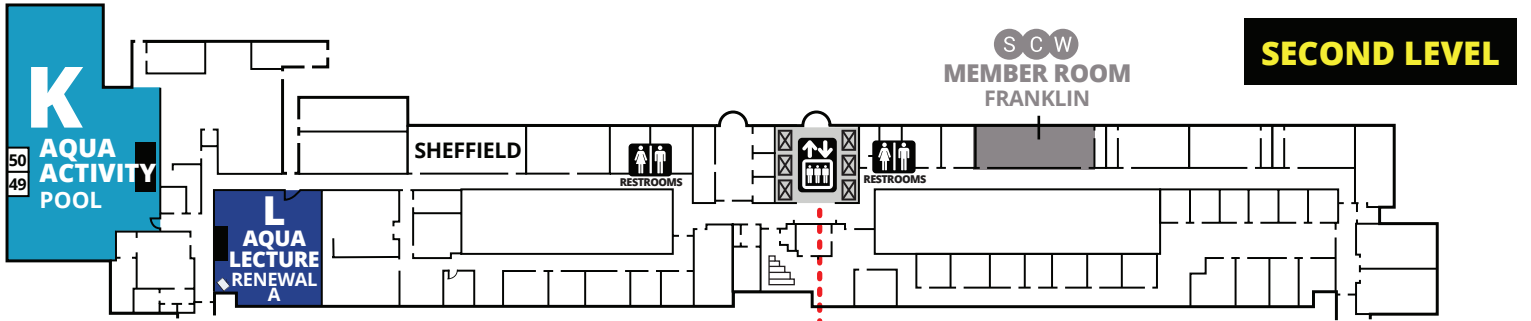

## LEVEL 1: LOBBY LEVEL (L)

**5TH FLOOR ⑤**

**3RD FLOOR ③**

**2ND FLOOR MEZZANINE ②M**

**PHILADELPHIA MANIA**

**OUTLINES, EVALS & CÉCS**  
[www.scwfit.com/PH18](http://www.scwfit.com/PH18)

**2ND FLOOR ②**

**KEY**

ELEVATOR ESCALATOR  
 RESTROOMS

**TO HOTEL LOBBY ①**

# MIDWEST MANIA<sup>®</sup>

**OUTLINES, EVALS & CECS**  
[www.scwfit.com/MW18](http://www.scwfit.com/MW18)

**KEY**

- ELEVATOR
- ESCALATOR
- RESTROOMS
- FOOD