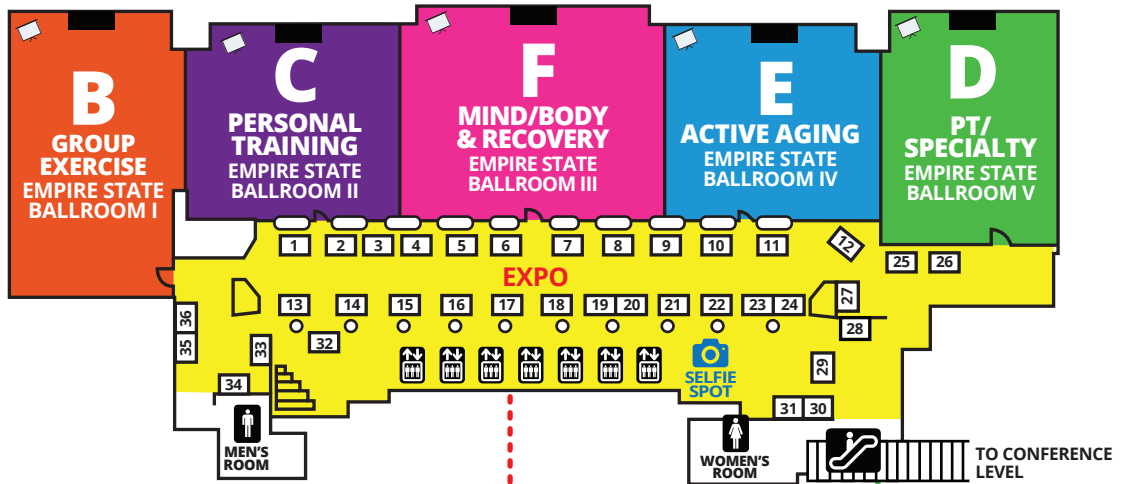

NEW YORK CITY MANIA®

CLUB INDUSTRY BUSINESS SUMMIT NYC

Powered by **SCW**

BALLROOM LEVEL (B)