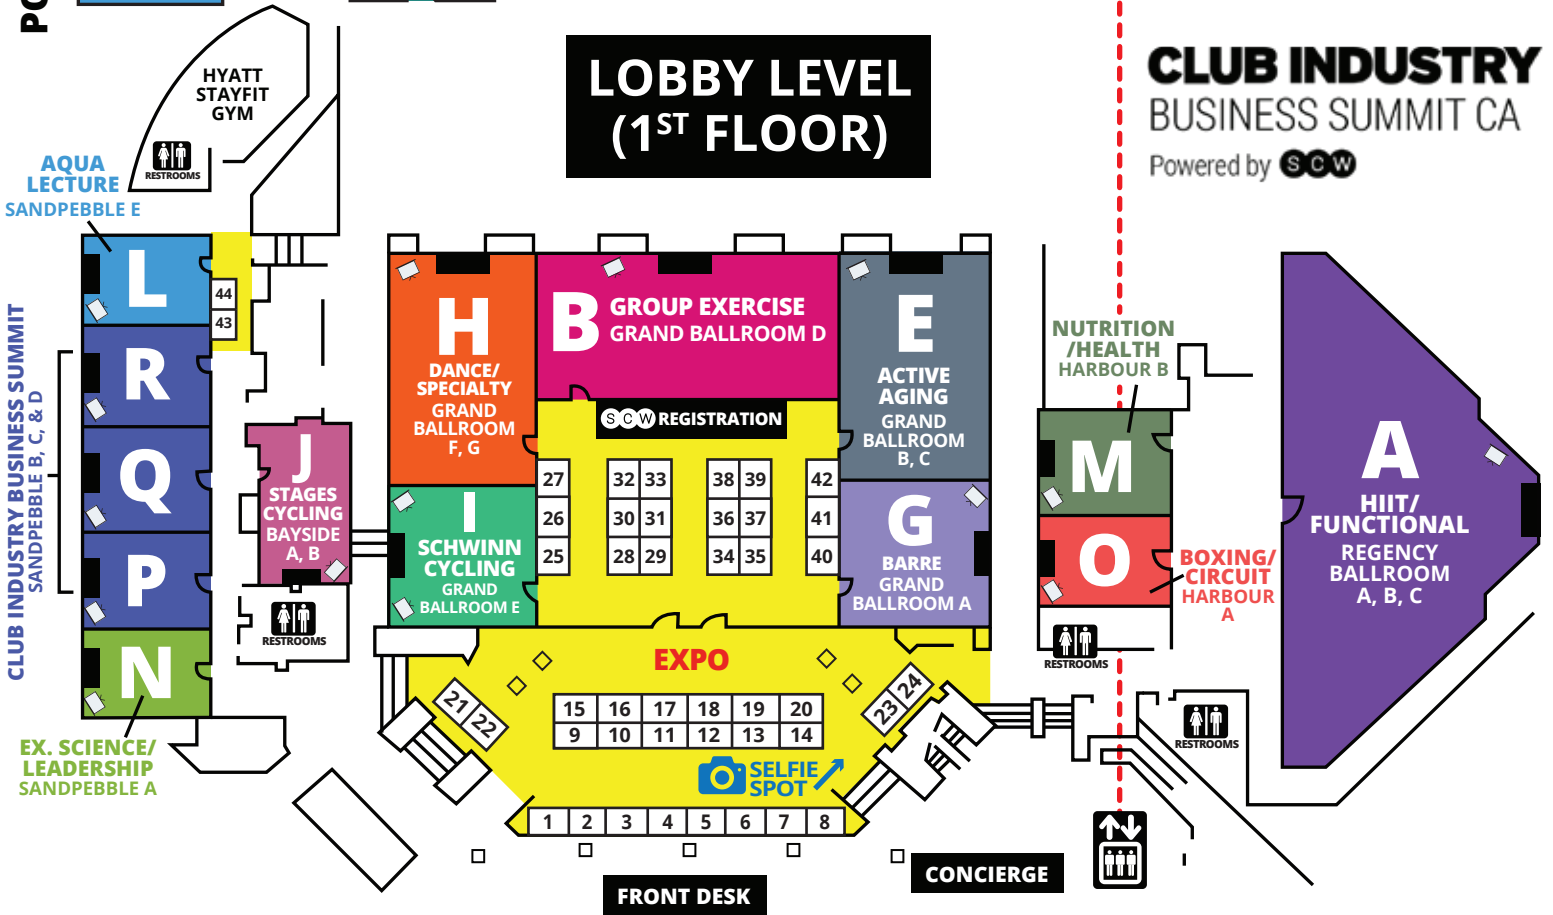

#### KEY

- ELEVATOR
- ESCALATOR
- RESTROOMS
- FOOD

**ATRIUM LEVEL (2<sup>ND</sup> FLOOR)**

**POOL AREAS**

**K**  
AQUA ACTIVITY POOL

**F**  
MIND/BODY /RECOVERY POOLSIDE PAVILION

**CALIFORNIA MANIA<sup>®</sup>**

**CLUB INDUSTRY BUSINESS SUMMIT CA**  
Powered by **SCW**

**LOBBY LEVEL (1<sup>ST</sup> FLOOR)**

### KEY

- ELEVATOR
- STAIRS
- FOOD
- RESTROOMS
- COVERED WALKWAY
- WALKING PATH TO CONVENTION CENTER