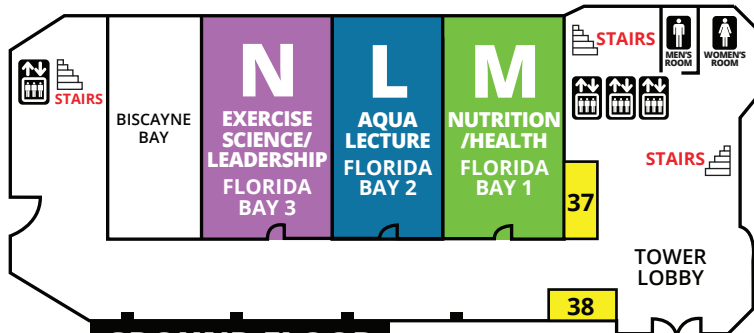

SCW

EVENT MAP

OUTLINES, EVALS & CECS

www.scwfit.com/CA18

ATRIUM LEVEL (SECOND FLOOR)

POOL AREAS

K AQUA ACTIVITY POOL

H MIND/BODY POOLSIDE PAVILION

LOBBY LEVEL (FIRST FLOOR)

TOWER

(TALLEST BUILDING)

2ND FLOOR

GROUND FLOOR

OUTLINES,
EVALS & CECS

www.scwfit.com/FL17

OCEANS

Florida MANIA[®]

SCW

GREAT LAKES

Atlanta MANIA[®]

SCW

OUTLINES, EVALS & CÉCS

www.scwfit.com/AT17

L LOBBY LEVEL - 2nd floor

KEY

- ELEVATOR
- RESTROOMS
- STAIRS
- CHARGING STATION
- FOOD

LL LOWER LOBBY LEVEL - 1st floor

EXHIBITORS

AQUA STAND UP.....	35
BALANCED BODY.....	32
BODY TALK.....	44
BOLLYX.....	38
BONDI BAND.....	25
BOSU.....	22
CALIFORNIA UNIVERSITY OF PA.....	17
CLUB VIBE.....	15
FIT BODIES, INC.....	11
FITNESS EDUCATION SEMINARS.....	12
FXP HULA HOOP.....	37
HEDSTROM.....	23
JUNGSHIN.....	24
KITCHEN CRAFT.....	39
LABLAST.....	5
NAMIRSA.....	16
PECTOFINO.....	18
PILOXING.....	33
PLYOGA.....	34
POUND.....	6
POWER MUSIC.....	42, 43
POWER SYSTEMS.....	1, 2
PULSE POINTE BARRE.....	9
REEBOK.....	19
RYKA.....	40, 41
SAVIER FITNESS.....	20, 21
SCHWINN.....	31
SCW/WATERinMOTION.....	7, 8, 13, 14
SCW FITNESS EDUCATION.....	45, 46
SOUL GROOVES.....	10
TRIGGERPOINT.....	3, 4
WATERROWER.....	36
YES! FITNESS MUSIC.....	30