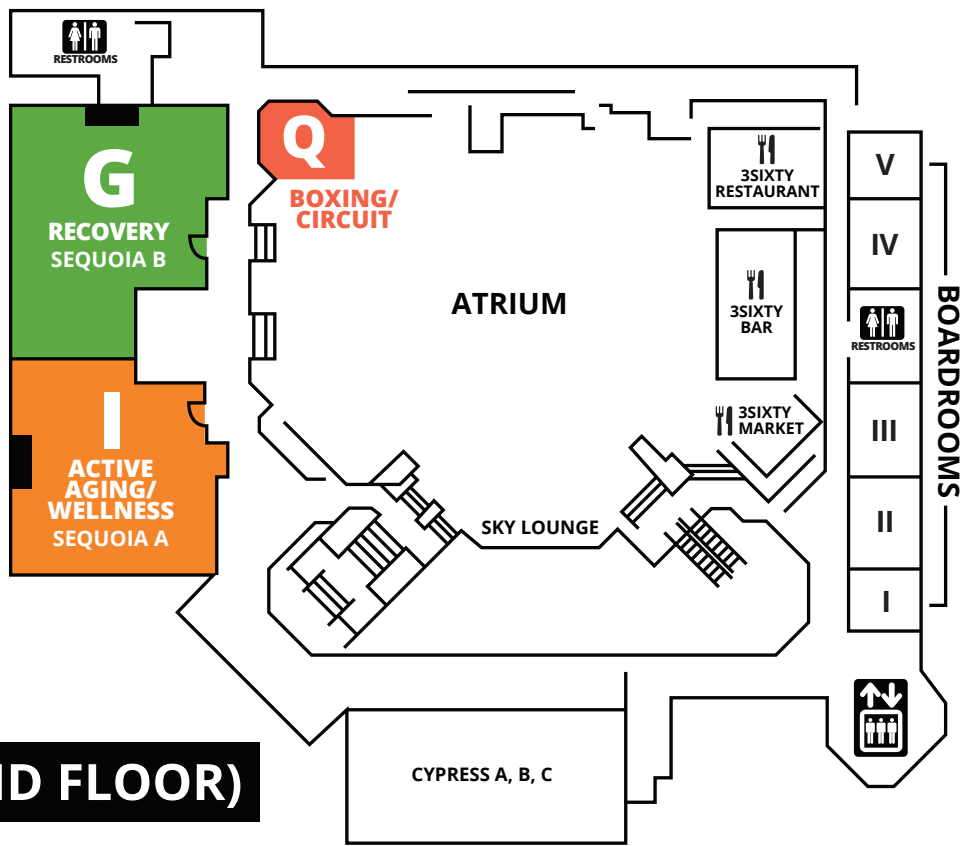

FEB. 22-24, 2019

**BALLROOM
LEVEL (B)**

**CONFERENCE
LEVEL (C)**

**OUTLINES,
EVALS &
CECS**

www.scwfit.com/NY19

**MEZZANINE
LEVEL (M)**

**LOBBY
LEVEL (L)**

EXPO BOOTH KEY

Ballroom booths: 8'x8'
Lobby booths: 10'x10'

CALIFORNIA MANIA[®]

APRIL 6-8, 2018

OUTLINES, EVALS & CECS

www.scwfit.com/CA18

ATRIUM LEVEL (SECOND FLOOR)

POOL AREAS

K
AQUA ACTIVITY POOL

H
MIND/BODY POOLSIDE PAVILION

L
AQUA LECTURE SANDPEBBLE E

HYATT STAYFIT GYM

RESTROOMS

LOBBY LEVEL (FIRST FLOOR)

EXPO BOOTH KEY

Single Endcap

Single

BOOTH SIZES

Booths 25-42: 10'x10'

Booths 1-24; 43, 44: 8'x8'

FLORIDA MANIA[®]

MAY 4-6, 2018

EXPO BOOTH KEY

Single Endcap Single

BOOTH SIZE
All 8'x8'