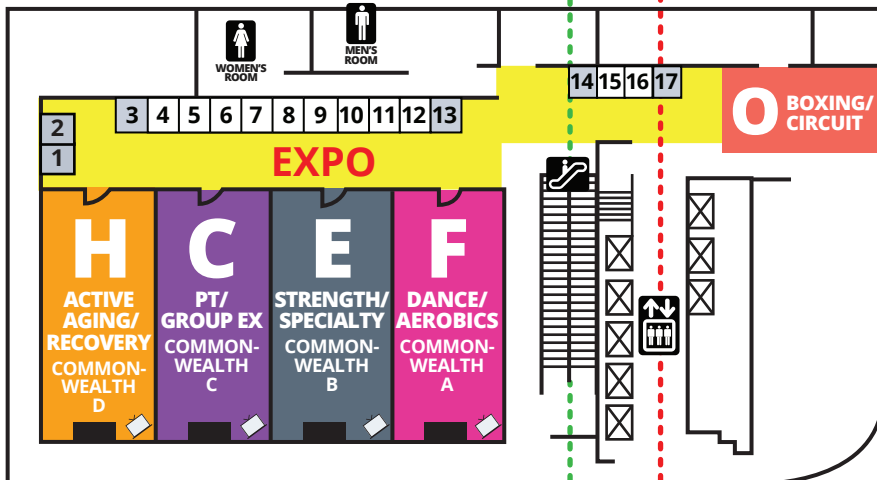

# ATLANTA MANIA®

**L LOBBY LEVEL - 2<sup>nd</sup> floor**

**LL LOWER LOBBY LEVEL - 1<sup>st</sup> floor**

**OUTLINES, EVALS & CECS**  
[www.scwfit.com/AT18](http://www.scwfit.com/AT18)

## LEVEL 1: LOBBY LEVEL (L)

**5TH FLOOR ⑤**

**3RD FLOOR ③**

**2ND FLOOR MEZZANINE ②M**

**PHILADELPHIA MANIA**

**OUTLINES, EVALS & CÉCS**  
[www.scwfit.com/PH18](http://www.scwfit.com/PH18)

**2ND FLOOR ②**

**KEY**

ELEVATOR ESCALATOR  
 RESTROOMS

**TO HOTEL LOBBY ①**

# MIDWEST MANIA<sup>®</sup>

**OUTLINES, EVALS & CECS**  
[www.scwfit.com/MW18](http://www.scwfit.com/MW18)

**KEY**

- ELEVATOR
- ESCALATOR
- RESTROOMS
- FOOD