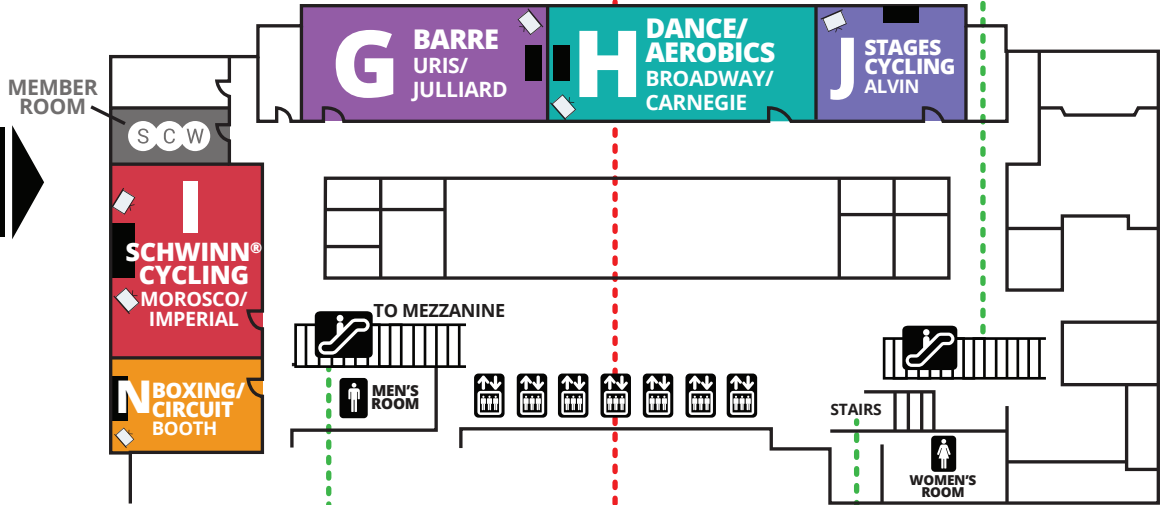

CONFERENCE LEVEL (C)