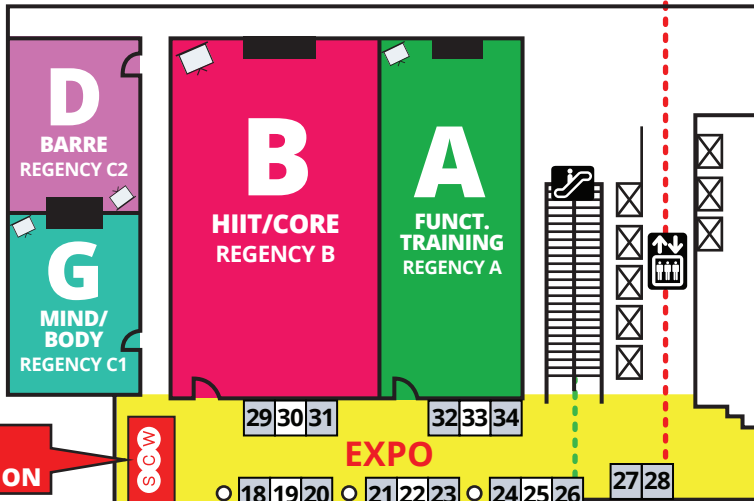

## LEVEL 1: LOBBY LEVEL (L)

**5TH FLOOR ⑤**

**3RD FLOOR ③**

**2ND FLOOR MEZZANINE ②M**

**PHILADELPHIA MANIA**

**OUTLINES, EVALS & CÉCS**  
[www.scwfit.com/PH18](http://www.scwfit.com/PH18)

**2ND FLOOR ②**

**KEY**

ELEVATOR ESCALATOR  
 RESTROOMS

**TO HOTEL LOBBY ①**

# MIDWEST MANIA<sup>®</sup>

**OUTLINES, EVALS & CECS**  
[www.scwfit.com/MW18](http://www.scwfit.com/MW18)

**KEY**

- ELEVATOR
- ESCALATOR
- RESTROOMS
- FOOD