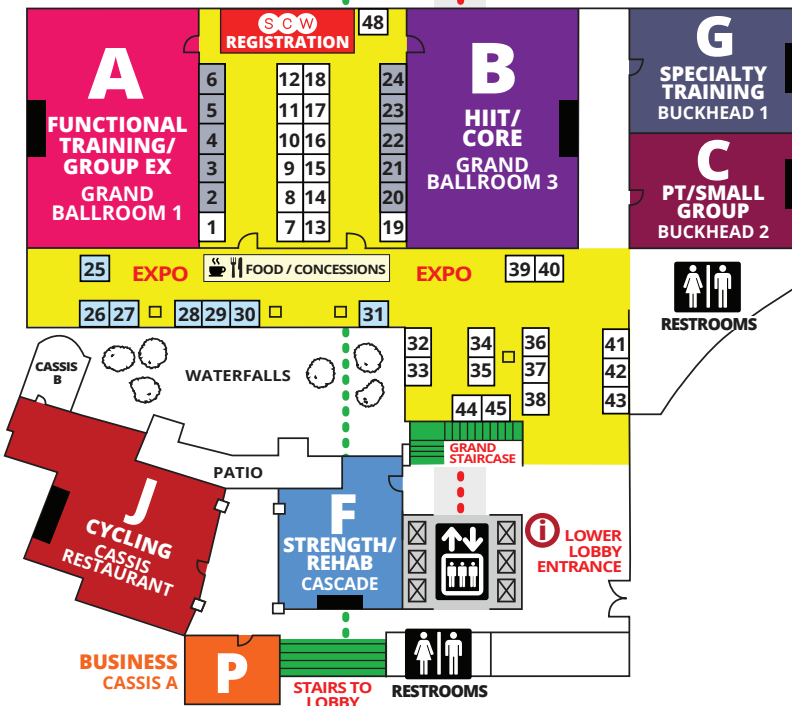

### KEY

- ELEVATOR
- STAIRS
- FOOD
- RESTROOMS
- COVERED WALKWAY
- WALKING PATH TO CONVENTION CENTER

# ATLANTA MANIA®

**L LOBBY LEVEL - 2<sup>nd</sup> floor**

**LL LOWER LOBBY LEVEL - 1<sup>st</sup> floor**

**OUTLINES, EVALS & CECS**  
[www.scwfit.com/AT18](http://www.scwfit.com/AT18)