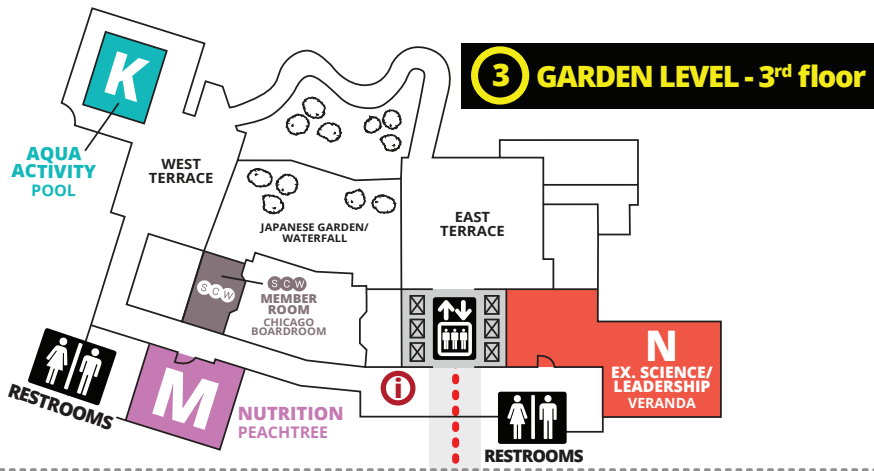

**CLUB INDUSTRY BUSINESS SUMMIT CA**  
Powered by **SCW**

**LOBBY LEVEL (1<sup>ST</sup> FLOOR)**

### KEY

- ELEVATOR
- STAIRS
- FOOD
- RESTROOMS
- COVERED WALKWAY
- WALKING PATH TO CONVENTION CENTER

# ATLANTA MANIA®

**L LOBBY LEVEL - 2<sup>nd</sup> floor**

**LL LOWER LOBBY LEVEL - 1<sup>st</sup> floor**

**OUTLINES, EVALS & CECS**  
[www.scwfit.com/AT18](http://www.scwfit.com/AT18)