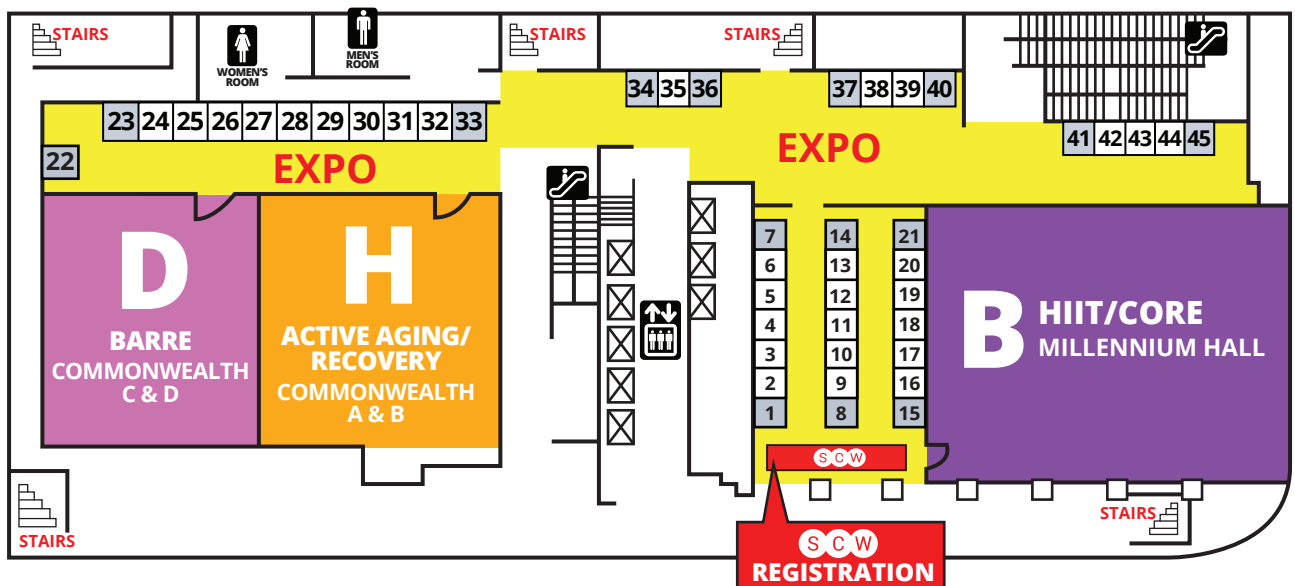

3RD FLOOR

2ND FLOOR

EXPO BOOTH KEY

Single Endcap
 Single

BOOTH SIZE
 All 8'x8'

MIDWEST MANIA[®]

OCT. 5-7, 2018

EXPO BOOTH KEY

Single Endcap Single

BOOTH SIZE
All 8'x8'

OUTLINES, EVALS & CECS

www.scwfit.com/MW18

BOSTON MANIA®

DEC. 7-9, 2018

 **OUTLINES, EVALS & CECS**
www.scwfit.com/BN18

NEW YORK CITY MANIA[®]

H
MIND/BODY POOLSIDE PAVILION

L
AQUA LECTURE SANDPEBBLE E

HYATT STAYFIT GYM

RESTROOMS

LOBBY LEVEL (FIRST FLOOR)

EXPO BOOTH KEY

Single Endcap

Single

BOOTH SIZES

Booths 25-42: 10'x10'

Booths 1-24; 43, 44: 8'x8'

FLORIDA MANIA[®]

MAY 4-6, 2018

EXPO BOOTH KEY

Single Endcap Single

BOOTH SIZE
All 8'x8'