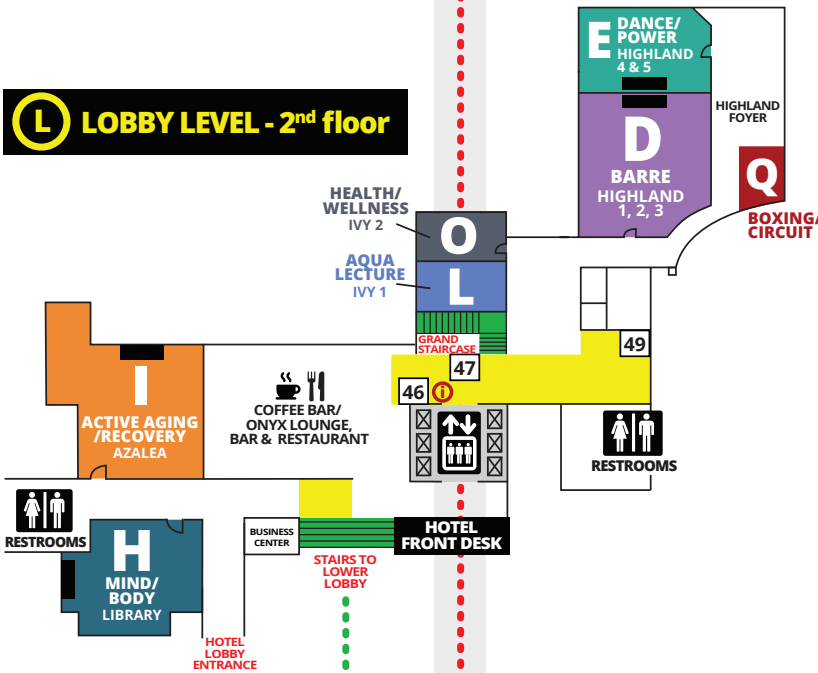

### KEY

- ELEVATOR
- STAIRS
- FOOD
- RESTROOMS
- COVERED WALKWAY
- WALKING PATH TO CONVENTION CENTER

# ATLANTA MANIA®

**L LOBBY LEVEL - 2<sup>nd</sup> floor**

**LL LOWER LOBBY LEVEL - 1<sup>st</sup> floor**

**OUTLINES, EVALS & CECS**  
[www.scwfit.com/AT18](http://www.scwfit.com/AT18)