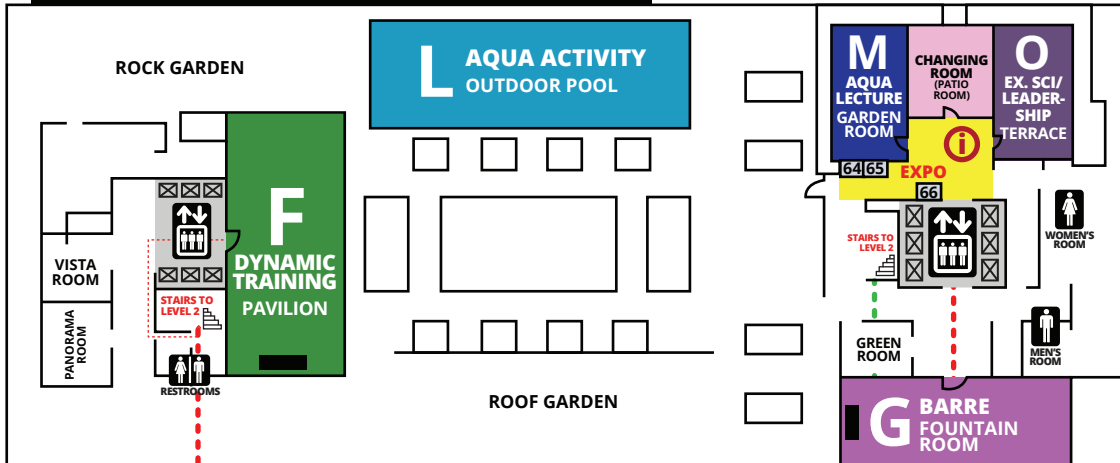

LEVEL 3: TERRACE LEVEL (T)