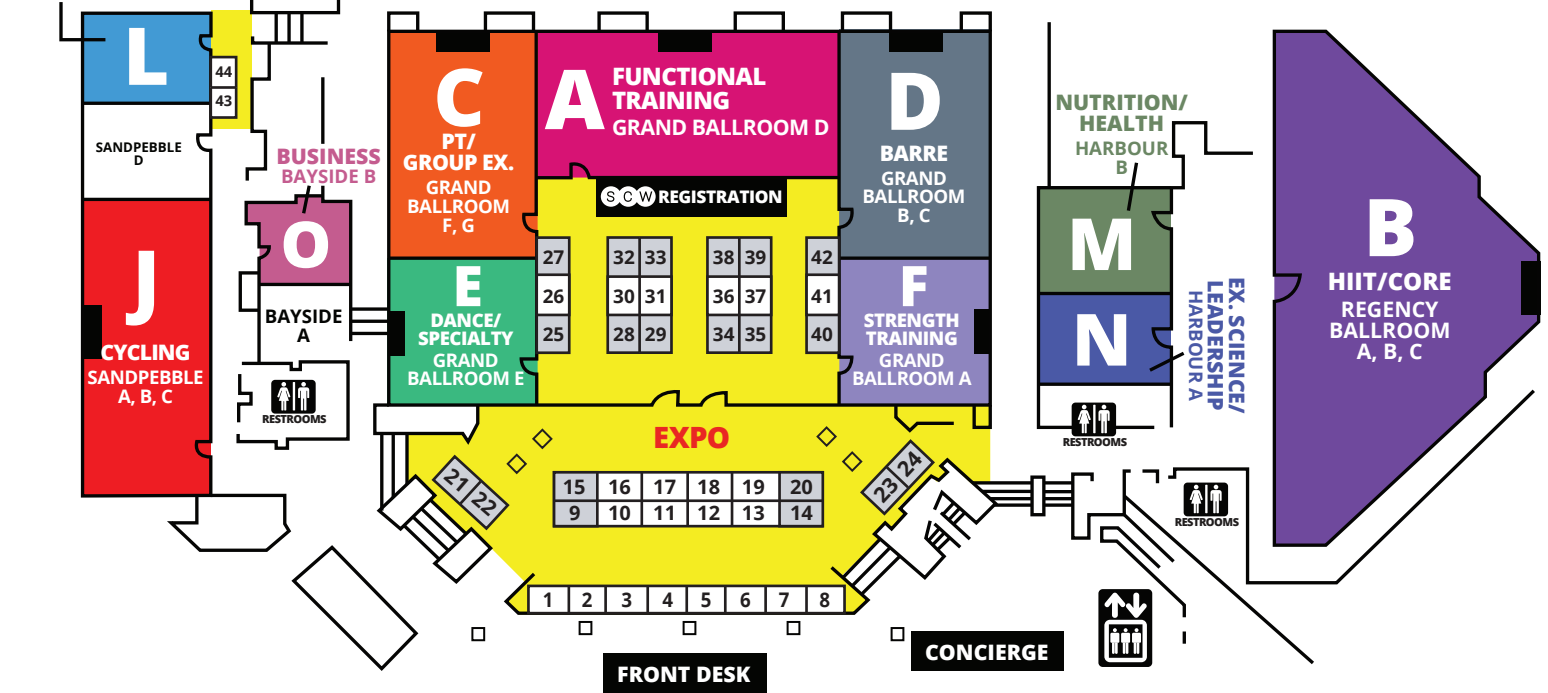

Single Endcap Single

BOOTH SIZE
All 8'x8'

OUTLINES, EVALS & CECS

www.scwfit.com/MW18

BOSTON MANIA®

DEC. 7-9, 2018

 **OUTLINES, EVALS & CECS**
www.scwfit.com/BN18

NEW YORK CITY MANIA[®]

Ballroom booths: 8'x8'
Lobby booths: 10'x10'

CALIFORNIA MANIA[®]

APRIL 6-8, 2018

OUTLINES, EVALS & CECS

www.scwfit.com/CA18

ATRIUM LEVEL (SECOND FLOOR)

POOL AREAS

K
AQUA ACTIVITY POOL

H
MIND/BODY POOLSIDE PAVILION

L
AQUA LECTURE SANDPEBBLE E

HYATT STAYFIT GYM

RESTROOMS

LOBBY LEVEL (FIRST FLOOR)

EXPO BOOTH KEY

Single Endcap

Single

BOOTH SIZES

Booths 25-42: 10'x10'

Booths 1-24; 43, 44: 8'x8'

FLORIDA MANIA[®]

MAY 4-6, 2018

EXPO BOOTH KEY

Single Endcap Single

BOOTH SIZE
All 8'x8'