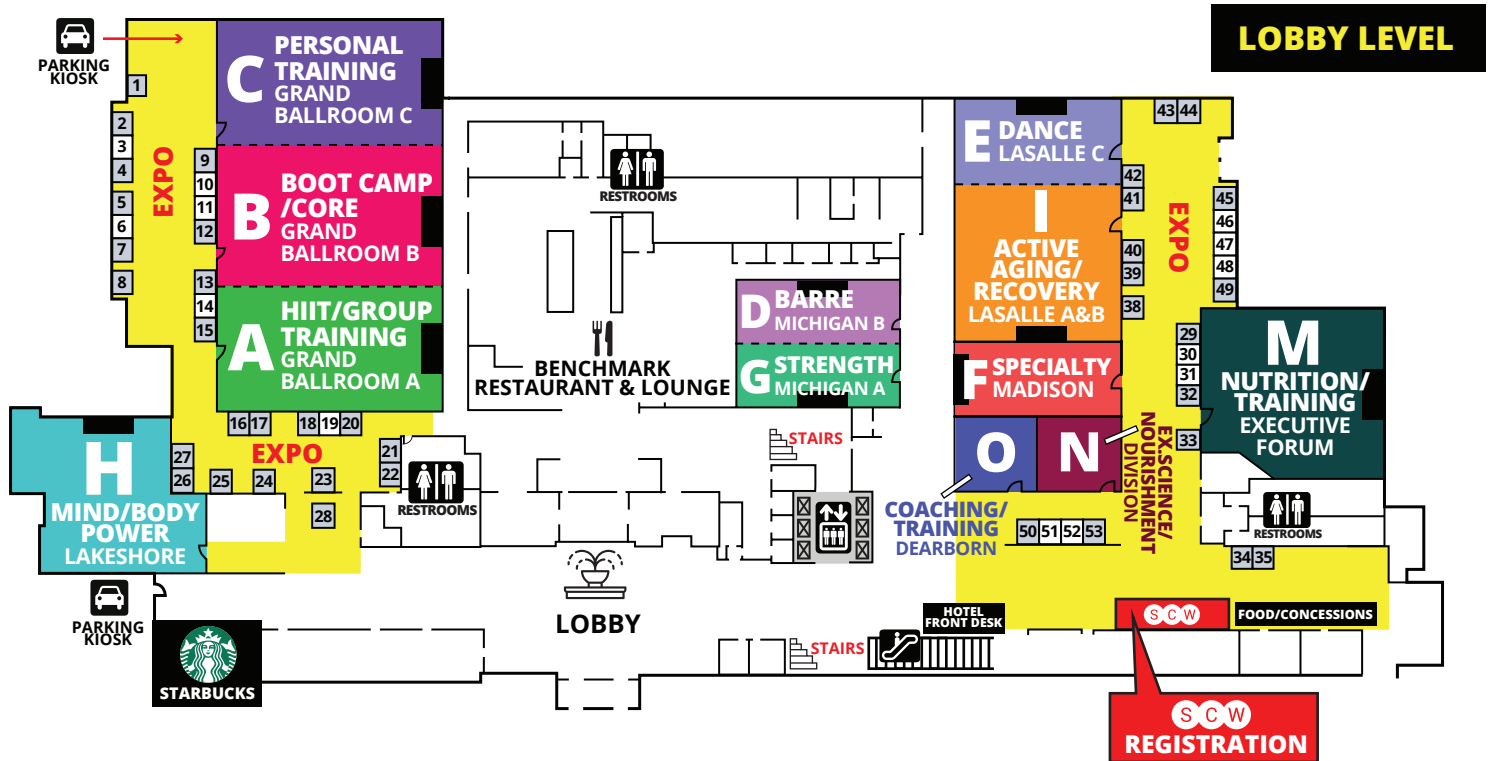

3RD FLOOR

2ND FLOOR

EXPO BOOTH KEY

Single Endcap
 Single

BOOTH SIZE
 All 8'x8'

MIDWEST MANIA[®]

OCT. 5-7, 2018

EXPO BOOTH KEY

Single Endcap Single

BOOTH SIZE
All 8'x8'

OUTLINES, EVALS & CECS

www.scwfit.com/MW18

BOSTON MANIA®

DEC. 7-9, 2018

 **OUTLINES, EVALS & CECS**
www.scwfit.com/BN18

NEW YORK CITY MANIA[®]

H
MIND/BODY POOLSIDE PAVILION

L
AQUA LECTURE SANDPEBBLE E

HYATT STAYFIT GYM

RESTROOMS

LOBBY LEVEL (FIRST FLOOR)

EXPO BOOTH KEY

Single Endcap

Single

BOOTH SIZES

Booths 25-42: 10'x10'

Booths 1-24; 43, 44: 8'x8'

FLORIDA MANIA[®]

MAY 4-6, 2018

EXPO BOOTH KEY

Single Endcap Single

BOOTH SIZE
All 8'x8'