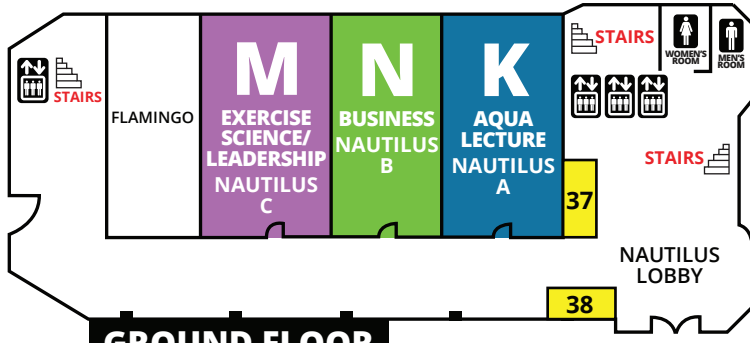

Ballroom booths: 8'x8'
Lobby booths: 10'x10'

CALIFORNIA MANIA[®]

APRIL 6-8, 2018

OUTLINES, EVALS & CECS

www.scwfit.com/CA18

ATRIUM LEVEL (SECOND FLOOR)

POOL AREAS

K
AQUA ACTIVITY POOL

H
MIND/BODY POOLSIDE PAVILION

L
AQUA LECTURE SANDPEBBLE E

HYATT STAYFIT GYM

RESTROOMS

LOBBY LEVEL (FIRST FLOOR)

EXPO BOOTH KEY

Single Endcap

Single

BOOTH SIZES

Booths 25-42: 10'x10'

Booths 1-24; 43, 44: 8'x8'

FLORIDA MANIA[®]

MAY 4-6, 2018

EXPO BOOTH KEY

Single Endcap Single

BOOTH SIZE
All 8'x8'

PALMS

TOWER

(TALLEST BUILDING)

2ND FLOOR

GROUND FLOOR

DOUBLETREE

OUTLINES, EVALS & CECS www.scwfit.com/FL18