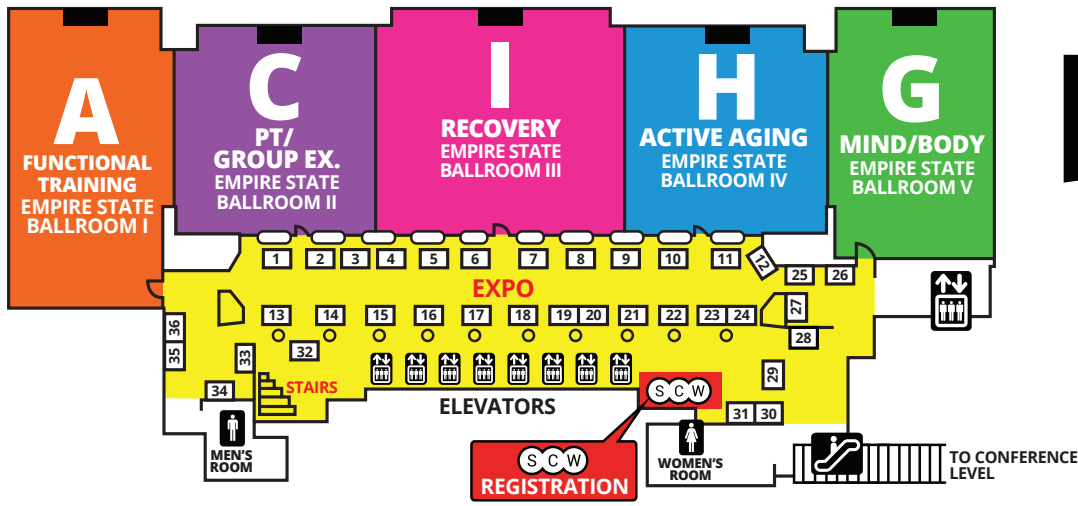

# NEW YORK CITY MANIA<sup>®</sup> EVENT MAP

**BALLROOM LEVEL (B)**

**CONFERENCE LEVEL (CC)**

**OUTLINES,  
EVALS &  
CECS**

[www.scwfit.com/NY18](http://www.scwfit.com/NY18)

**MEZZANINE LEVEL (M)**

**LOBBY LEVEL (L)**

MEZZANINE LEVEL  
M

LOBBY LEVEL  
L

NEW YORK CITY  
**MANIA**  
THURSDAY

# NEW YORK CITY MANIA<sup>®</sup> SUNDAY

**BALLROOM  
LEVEL (B)**

**CONFERENCE  
LEVEL (C)**

**MEZZANINE  
LEVEL (M)**

**LOBBY  
LEVEL (L)**

**OUTLINES,  
EVALS &  
CECS**

[www.scwfit.com/NY18](http://www.scwfit.com/NY18)