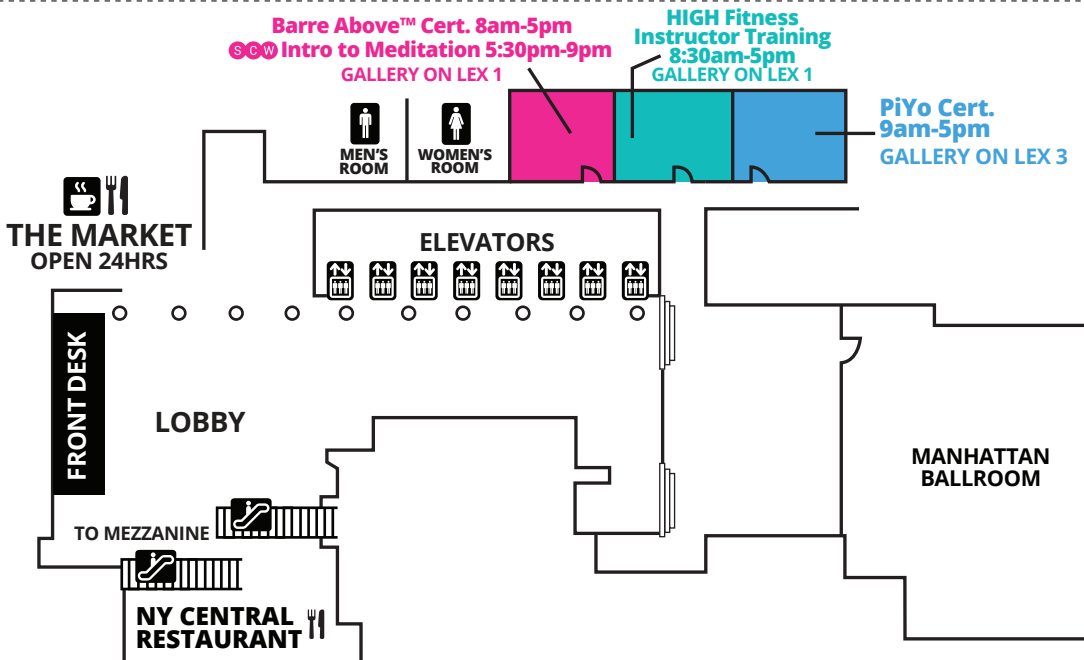

### ASSOCIATE SPONSORS

**OUTLINES,  
EVALS &  
CECS**

[www.scwfit.com/NY18](http://www.scwfit.com/NY18)

14th FLOOR  
14

CONFERENCE LEVEL  
CC

OUTLINES, EVALS & CECS

[www.scwfit.com/NY18](http://www.scwfit.com/NY18)

MEZZANINE LEVEL  
M

LOBBY LEVEL  
L

NEW YORK CITY  
**MANIA**  
THURSDAY

# NEW YORK CITY MANIA<sup>®</sup> SUNDAY

**BALLROOM  
LEVEL (B)**

**CONFERENCE  
LEVEL (C)**

**MEZZANINE  
LEVEL (M)**

**LOBBY  
LEVEL (L)**

**OUTLINES,  
EVALS &  
CECS**

[www.scwfit.com/NY18](http://www.scwfit.com/NY18)