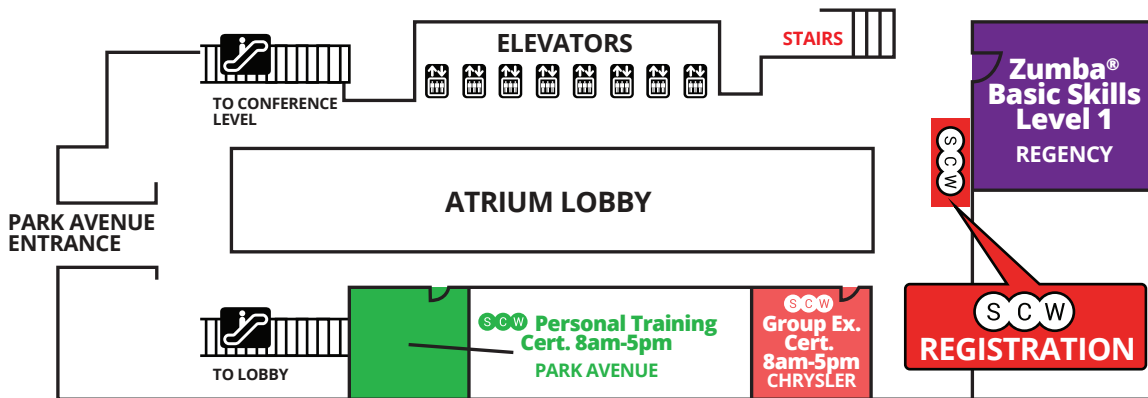

### ASSOCIATE SPONSORS

**OUTLINES,  
EVALS &  
CECS**

[www.scwfit.com/NY18](http://www.scwfit.com/NY18)

14th FLOOR  
14

CONFERENCE LEVEL  
CC

OUTLINES, EVALS & CECS

[www.scwfit.com/NY18](http://www.scwfit.com/NY18)

MEZZANINE LEVEL  
M

LOBBY LEVEL  
L

NEW YORK CITY  
**MANIA**  
THURSDAY

# NEW YORK CITY MANIA<sup>®</sup> SUNDAY

**BALLROOM  
LEVEL (B)**

**CONFERENCE  
LEVEL (C)**

**MEZZANINE  
LEVEL (M)**

**LOBBY  
LEVEL (L)**

**OUTLINES,  
EVALS &  
CECS**

[www.scwfit.com/NY18](http://www.scwfit.com/NY18)