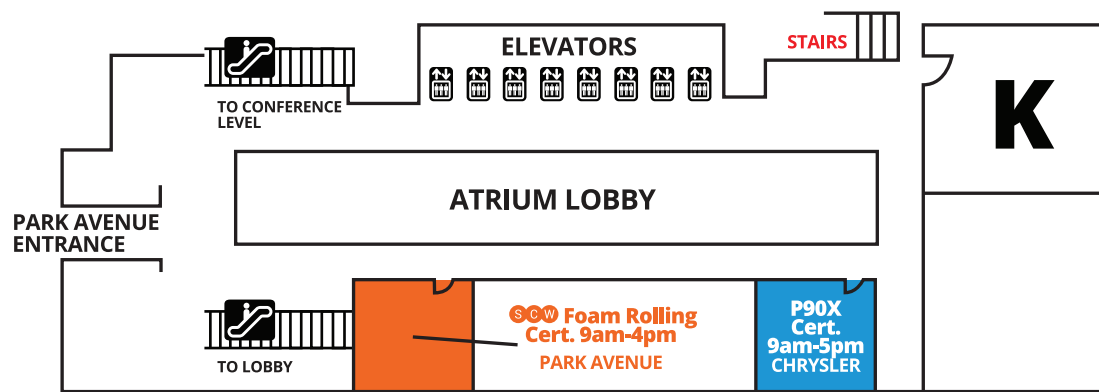

MEZZANINE LEVEL  
M

LOBBY LEVEL  
L

NEW YORK CITY  
**MANIA**  
THURSDAY

# NEW YORK CITY MANIA<sup>®</sup> SUNDAY

**BALLROOM  
LEVEL (B)**

**CONFERENCE  
LEVEL (C)**

**MEZZANINE  
LEVEL (M)**

**LOBBY  
LEVEL (L)**

**OUTLINES,  
EVALS &  
CECS**

[www.scwfit.com/NY18](http://www.scwfit.com/NY18)