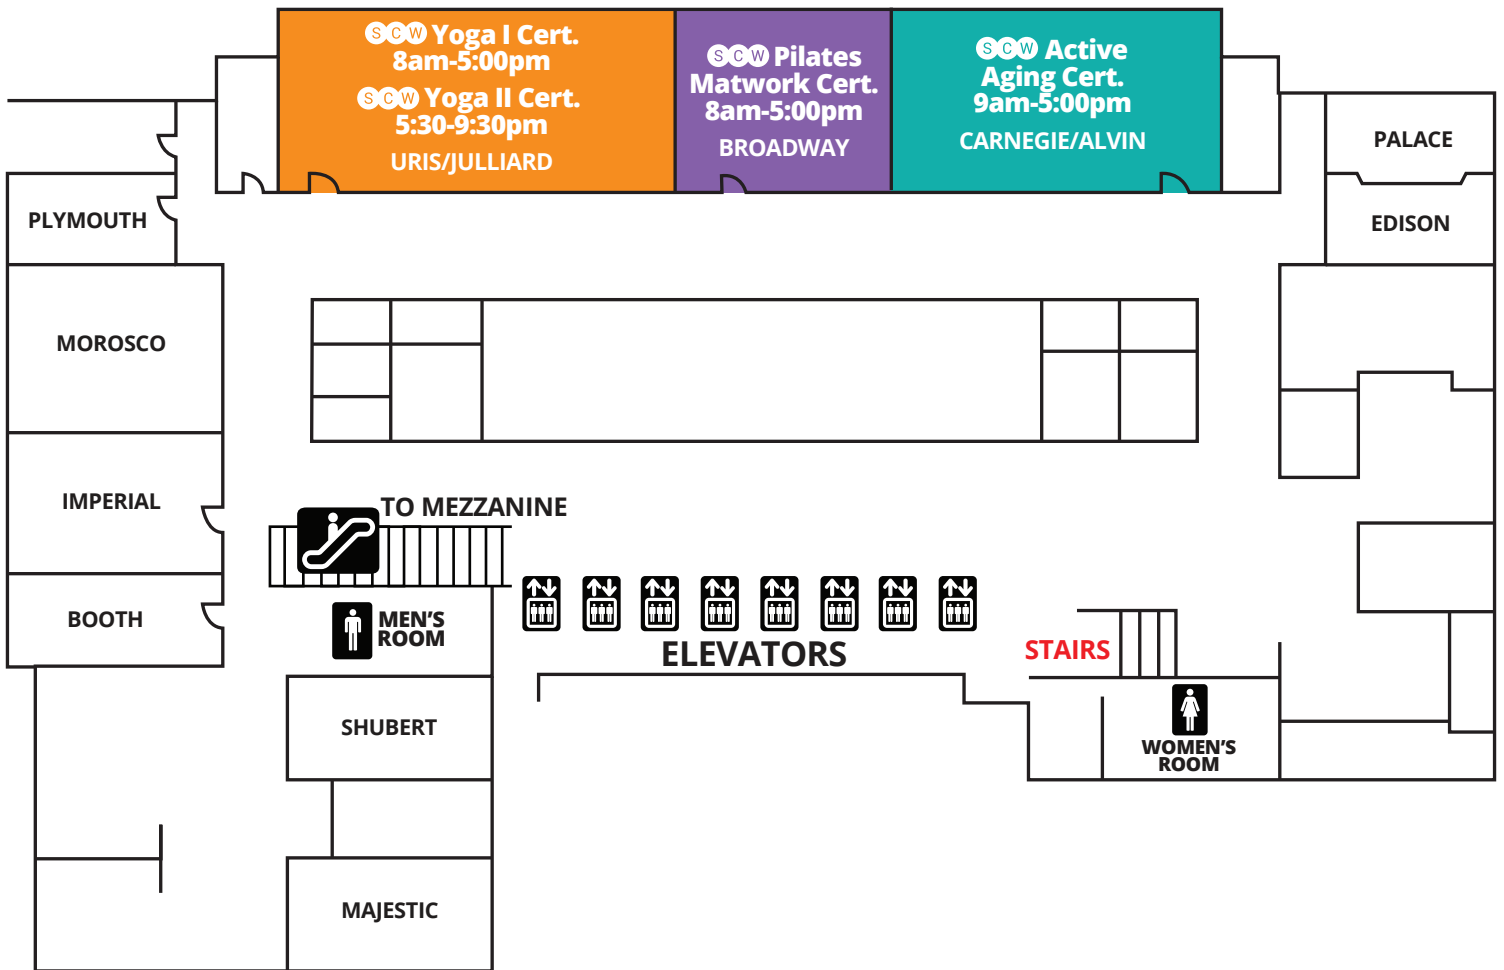

MEZZANINE LEVEL  
M

LOBBY LEVEL  
L

NEW YORK CITY  
**MANIA**  
THURSDAY

# NEW YORK CITY MANIA<sup>®</sup> SUNDAY

**BALLROOM  
LEVEL (B)**

**CONFERENCE  
LEVEL (C)**

**MEZZANINE  
LEVEL (M)**

**LOBBY  
LEVEL (L)**

**OUTLINES,  
EVALS &  
CECS**

[www.scwfit.com/NY18](http://www.scwfit.com/NY18)

# NEW YORK CITY MANIA<sup>®</sup> MONDAY

CONFERENCE LEVEL 

**OUTLINES,  
EVALS &  
CECS**

[www.scwfit.com/NY18](http://www.scwfit.com/NY18)