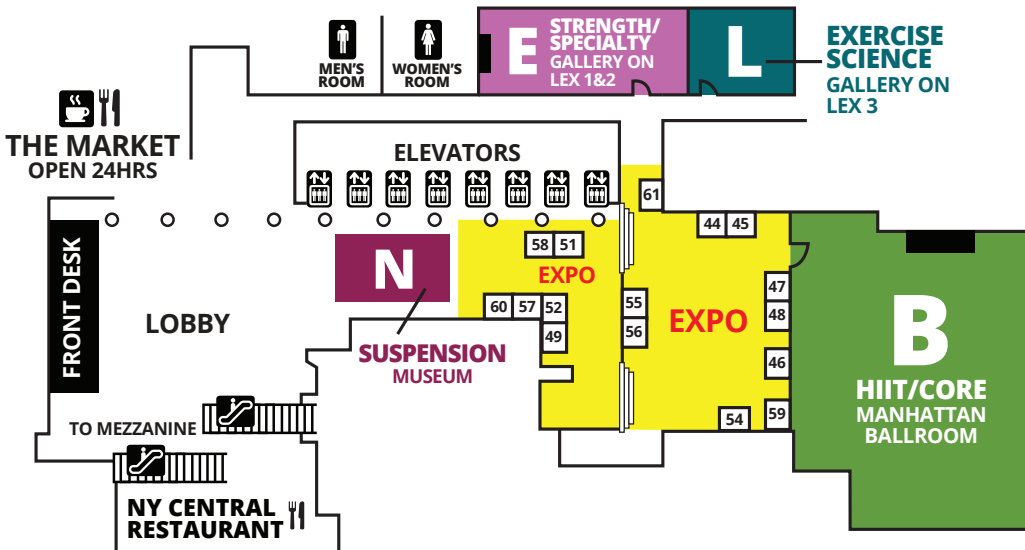

# NEW YORK CITY MANIA<sup>®</sup> EVENT MAP

**BALLROOM LEVEL (B)**

**CONFERENCE LEVEL (CC)**

**OUTLINES,  
EVALS &  
CECS**

[www.scwfit.com/NY18](http://www.scwfit.com/NY18)

**MEZZANINE LEVEL (M)**

**LOBBY LEVEL (L)**

MEZZANINE LEVEL  
M

LOBBY LEVEL  
L

NEW YORK CITY  
**MANIA**  
THURSDAY

# NEW YORK CITY MANIA<sup>®</sup> SUNDAY

**BALLROOM  
LEVEL (B)**

**CONFERENCE  
LEVEL (C)**

**MEZZANINE  
LEVEL (M)**

**LOBBY  
LEVEL (L)**

**OUTLINES,  
EVALS &  
CECS**

[www.scwfit.com/NY18](http://www.scwfit.com/NY18)