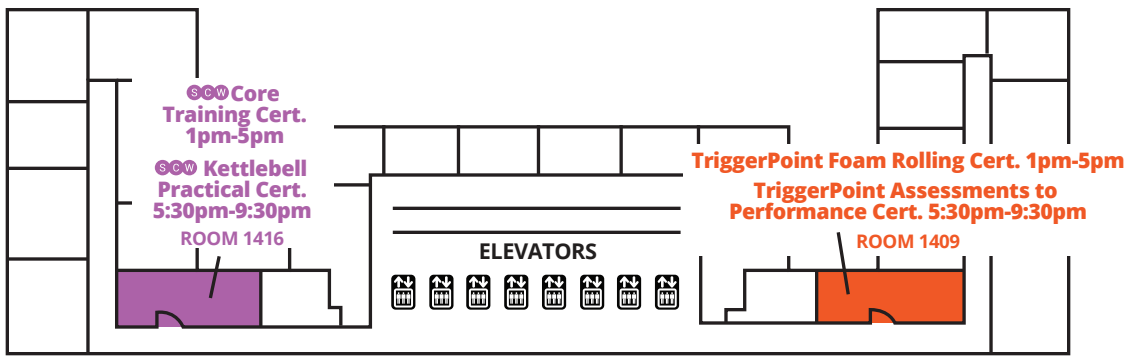

### ASSOCIATE SPONSORS

**OUTLINES,  
EVALS &  
CECS**

[www.scwfit.com/NY18](http://www.scwfit.com/NY18)

14th FLOOR  
14

CONFERENCE LEVEL  
CC

OUTLINES, EVALS & CECS

[www.scwfit.com/NY18](http://www.scwfit.com/NY18)

# NEW YORK CITY MANIA<sup>®</sup> SUNDAY

**BALLROOM  
LEVEL (B)**

**CONFERENCE  
LEVEL (C)**

**MEZZANINE  
LEVEL (M)**

**LOBBY  
LEVEL (L)**

**OUTLINES,  
EVALS &  
CECS**

[www.scwfit.com/NY18](http://www.scwfit.com/NY18)