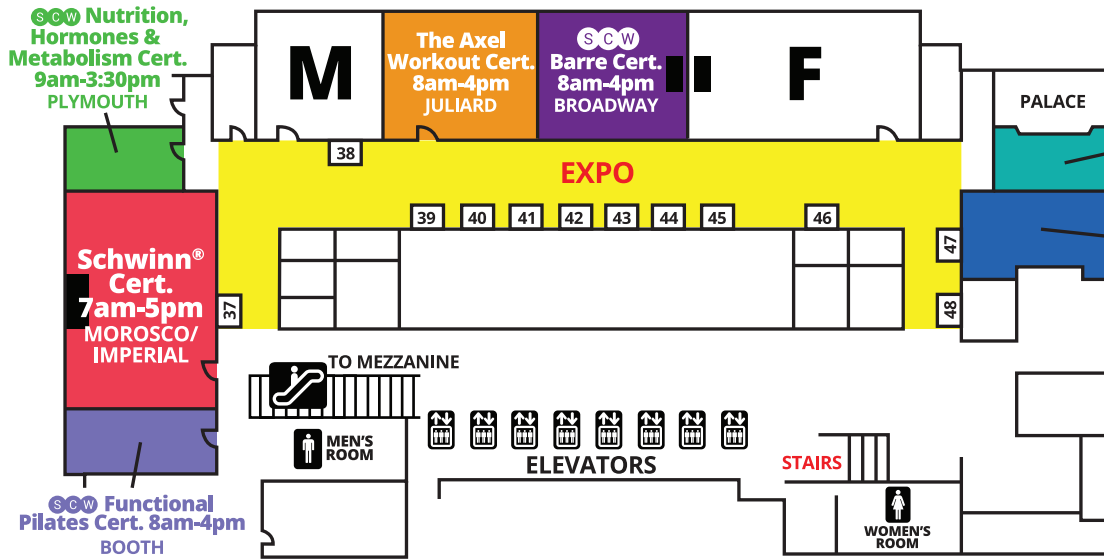

### ASSOCIATE SPONSORS

**OUTLINES,  
EVALS &  
CECS**

[www.scwfit.com/NY18](http://www.scwfit.com/NY18)

14th FLOOR  
14

CONFERENCE LEVEL  
CC

OUTLINES, EVALS & CECS

[www.scwfit.com/NY18](http://www.scwfit.com/NY18)

MEZZANINE LEVEL  
M

LOBBY LEVEL  
L

NEW YORK CITY  
**MANIA**  
THURSDAY

# NEW YORK CITY MANIA<sup>®</sup> SUNDAY

**BALLROOM  
LEVEL (B)**

**CONFERENCE  
LEVEL (C)**

**MEZZANINE  
LEVEL (M)**

**LOBBY  
LEVEL (L)**

**OUTLINES,  
EVALS &  
CECS**

[www.scwfit.com/NY18](http://www.scwfit.com/NY18)