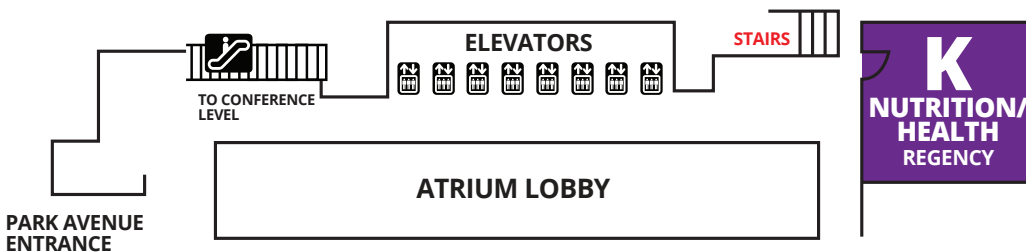

# NEW YORK CITY MANIA<sup>®</sup> EVENT MAP

**BALLROOM LEVEL (B)**

**CONFERENCE LEVEL (CC)**

**OUTLINES,  
EVALS &  
CECS**

[www.scwfit.com/NY18](http://www.scwfit.com/NY18)

**MEZZANINE LEVEL (M)**

**LOBBY LEVEL (L)**