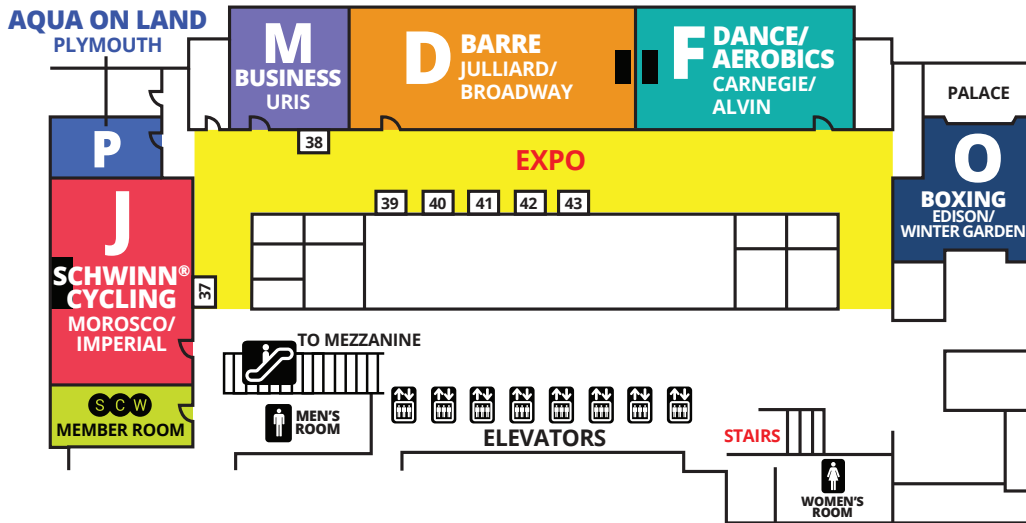

# NEW YORK CITY MANIA<sup>®</sup> EVENT MAP

**BALLROOM LEVEL (B)**

**CONFERENCE LEVEL (CC)**

**OUTLINES,  
EVALS &  
CECS**

[www.scwfit.com/NY18](http://www.scwfit.com/NY18)

**MEZZANINE LEVEL (M)**

**LOBBY LEVEL (L)**

# NEW YORK CITY MANIA®

MEZZANINE LEVEL  
M

LOBBY LEVEL  
L

NEW YORK CITY  
**MANIA**  
THURSDAY

# NEW YORK CITY MANIA<sup>®</sup> SUNDAY

**BALLROOM  
LEVEL (B)**

**CONFERENCE  
LEVEL (C)**

**MEZZANINE  
LEVEL (M)**

**LOBBY  
LEVEL (L)**

**OUTLINES,  
EVALS &  
CECS**

[www.scwfit.com/NY18](http://www.scwfit.com/NY18)