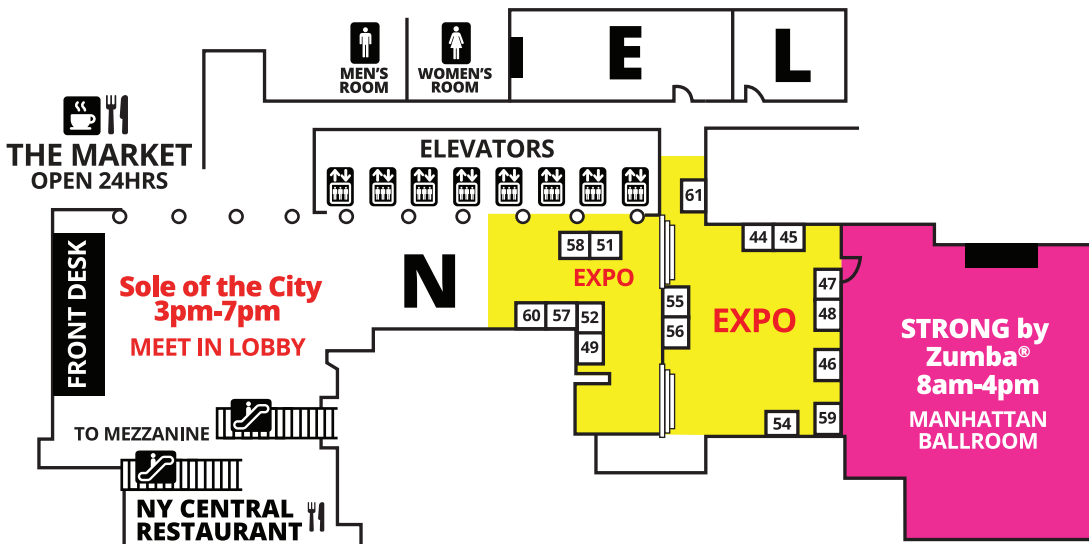

# NEW YORK CITY MANIA<sup>®</sup> SUNDAY

**BALLROOM  
LEVEL (B)**

**CONFERENCE  
LEVEL (C)**

**MEZZANINE  
LEVEL (M)**

**LOBBY  
LEVEL (L)**

**OUTLINES,  
EVALS &  
CECS**

[www.scwfit.com/NY18](http://www.scwfit.com/NY18)

# NEW YORK CITY MANIA<sup>®</sup> MONDAY

CONFERENCE LEVEL 

**OUTLINES,  
EVALS &  
CECS**

[www.scwfit.com/NY18](http://www.scwfit.com/NY18)