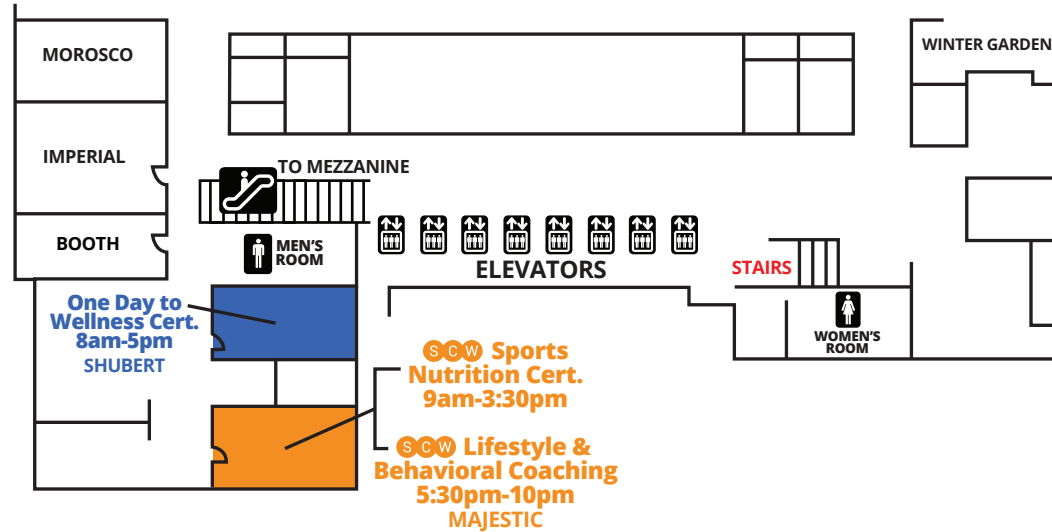

### ASSOCIATE SPONSORS

**OUTLINES,  
EVALS &  
CECS**

[www.scwfit.com/NY18](http://www.scwfit.com/NY18)

14th FLOOR  
14

CONFERENCE LEVEL  
CC

OUTLINES, EVALS & CECS

[www.scwfit.com/NY18](http://www.scwfit.com/NY18)

MEZZANINE LEVEL  
M

LOBBY LEVEL  
L

NEW YORK CITY  
**MANIA**  
THURSDAY

# NEW YORK CITY MANIA<sup>®</sup> SUNDAY

**BALLROOM  
LEVEL (B)**

**CONFERENCE  
LEVEL (C)**

**MEZZANINE  
LEVEL (M)**

**LOBBY  
LEVEL (L)**

**OUTLINES,  
EVALS &  
CECS**

[www.scwfit.com/NY18](http://www.scwfit.com/NY18)

# NEW YORK CITY MANIA<sup>®</sup> MONDAY

CONFERENCE LEVEL 

**OUTLINES,  
EVALS &  
CECS**

[www.scwfit.com/NY18](http://www.scwfit.com/NY18)