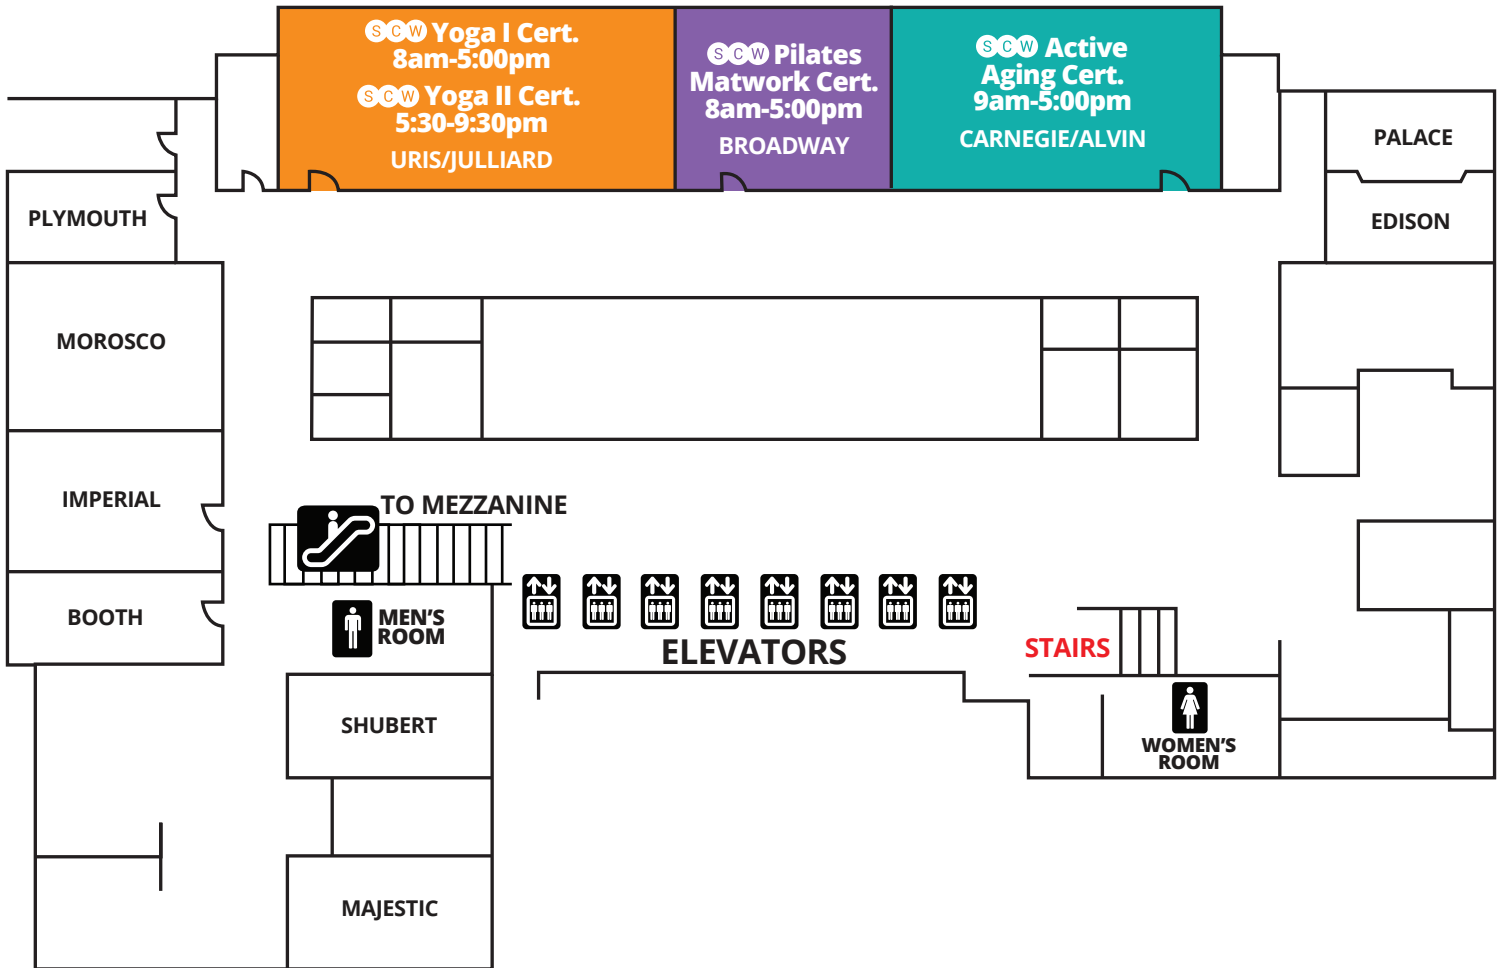

NEW YORK CITY MANIA[®] MONDAY

CONFERENCE LEVEL 

**OUTLINES,
EVALS &
CECS**

www.scwfit.com/NY18