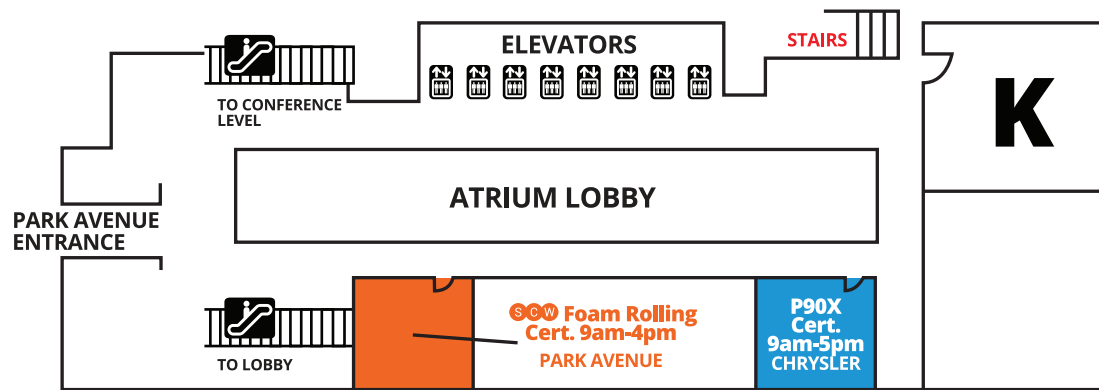

NEW YORK CITY MANIA[®] SUNDAY

**BALLROOM
LEVEL (B)**

**CONFERENCE
LEVEL (C)**

**MEZZANINE
LEVEL (M)**

**LOBBY
LEVEL (L)**

**OUTLINES,
EVALS &
CECS**

www.scwfit.com/NY18