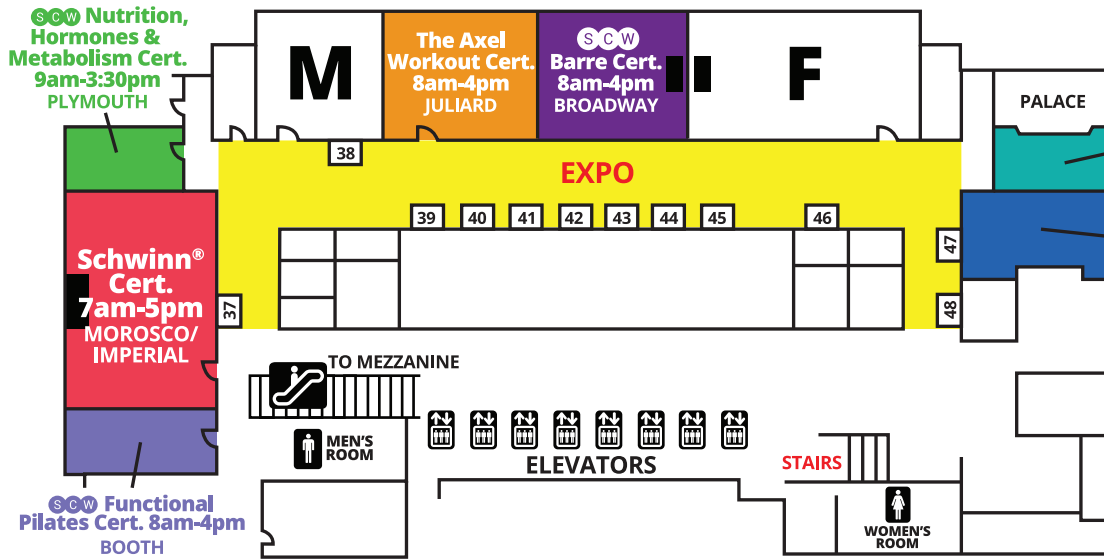

NEW YORK CITY MANIA[®] SUNDAY

**BALLROOM
LEVEL (B)**

**CONFERENCE
LEVEL (C)**

**MEZZANINE
LEVEL (M)**

**LOBBY
LEVEL (L)**

**OUTLINES,
EVALS &
CECS**

www.scwfit.com/NY18