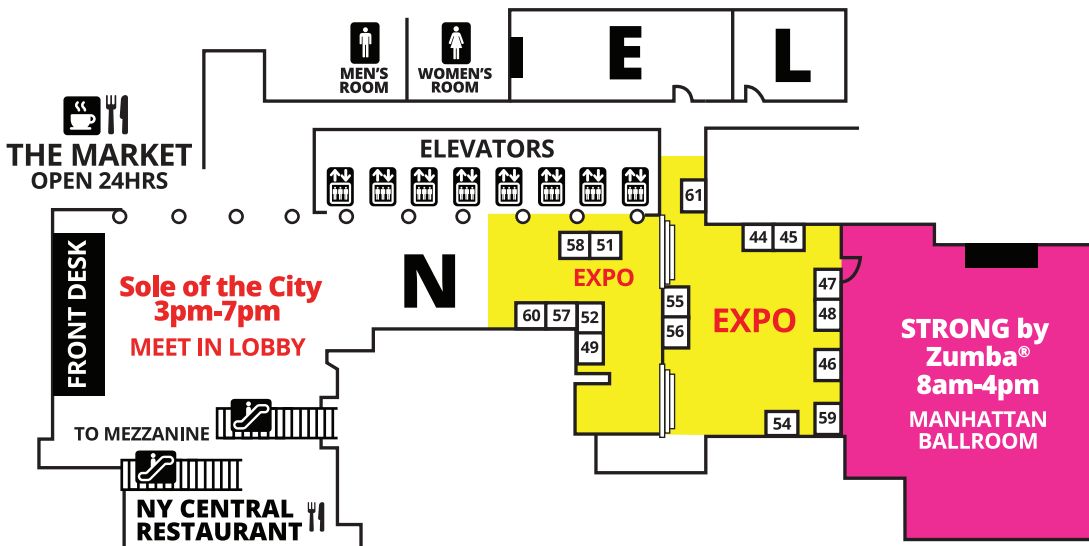

NEW YORK CITY MANIA[®] SUNDAY

**BALLROOM
LEVEL (B)**

**CONFERENCE
LEVEL (C)**

**MEZZANINE
LEVEL (M)**

**LOBBY
LEVEL (L)**

**OUTLINES,
EVALS &
CECS**

www.scwfit.com/NY18