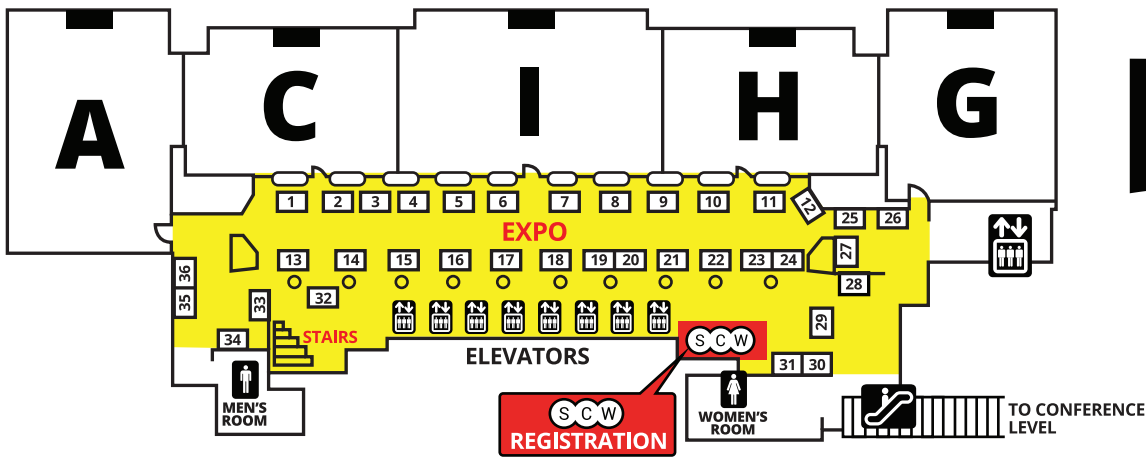

NEW YORK CITY MANIA[®] SUNDAY

**BALLROOM
LEVEL (B)**

**CONFERENCE
LEVEL (C)**

**MEZZANINE
LEVEL (M)**

**LOBBY
LEVEL (L)**

**OUTLINES,
EVALS &
CECS**

www.scwfit.com/NY18