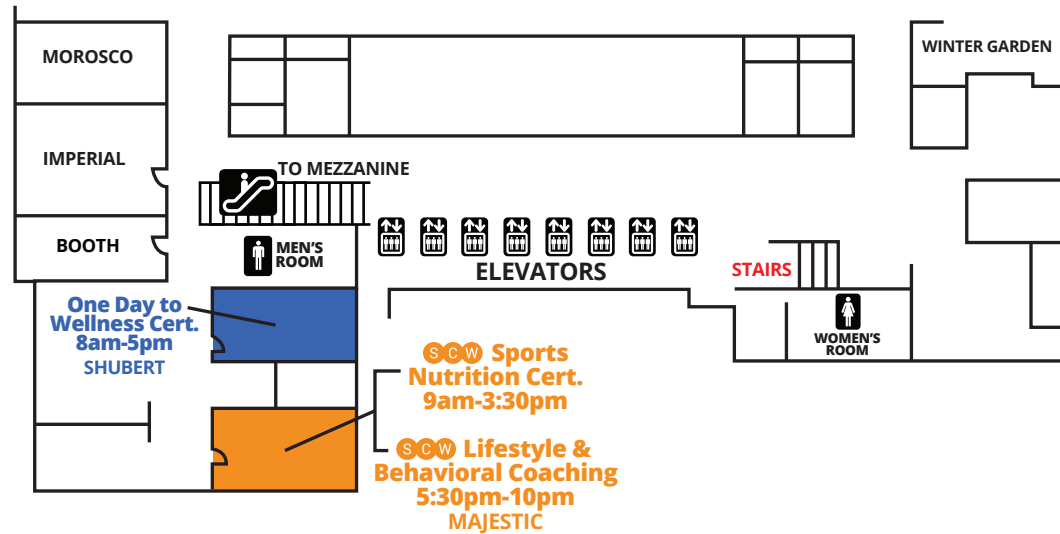

14th FLOOR
 14

CONFERENCE LEVEL
 CC

OUTLINES, EVALS & CECS

www.scwfit.com/NY18

MEZZANINE LEVEL
 M

LOBBY LEVEL
 L

NEW YORK CITY
MANIA
 THURSDAY