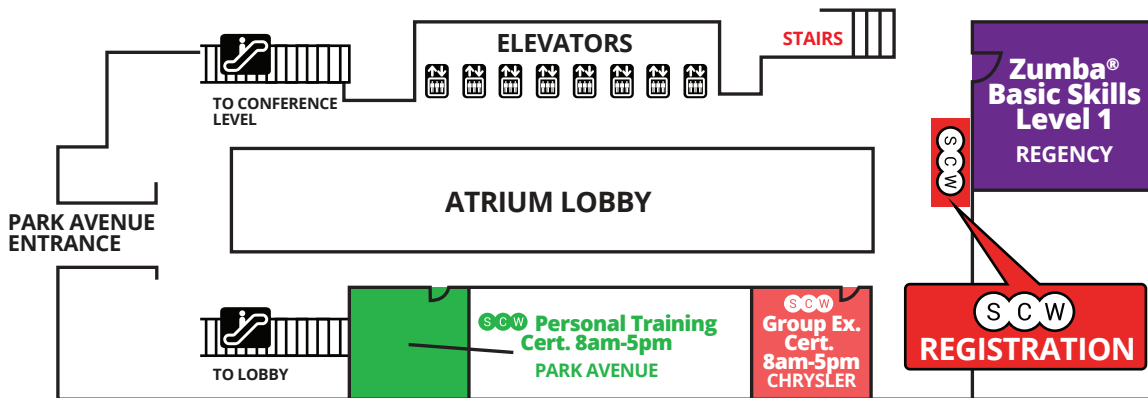

14th FLOOR
 14

CONFERENCE LEVEL
 CC

OUTLINES, EVALS & CECS

www.scwfit.com/NY18

MEZZANINE LEVEL
 M

LOBBY LEVEL
 L

NEW YORK CITY
MANIA
 THURSDAY