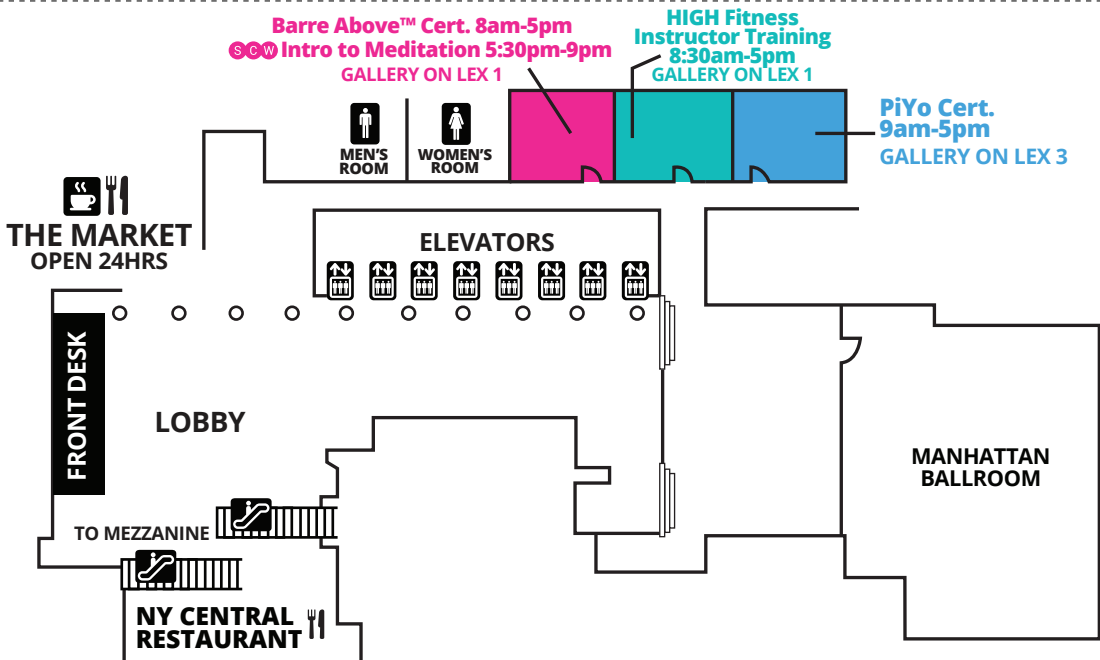

14th FLOOR
 14

CONFERENCE LEVEL
 CC

OUTLINES, EVALS & CECS

www.scwfit.com/NY18

MEZZANINE LEVEL
 M

LOBBY LEVEL
 L

NEW YORK CITY
MANIA
 THURSDAY