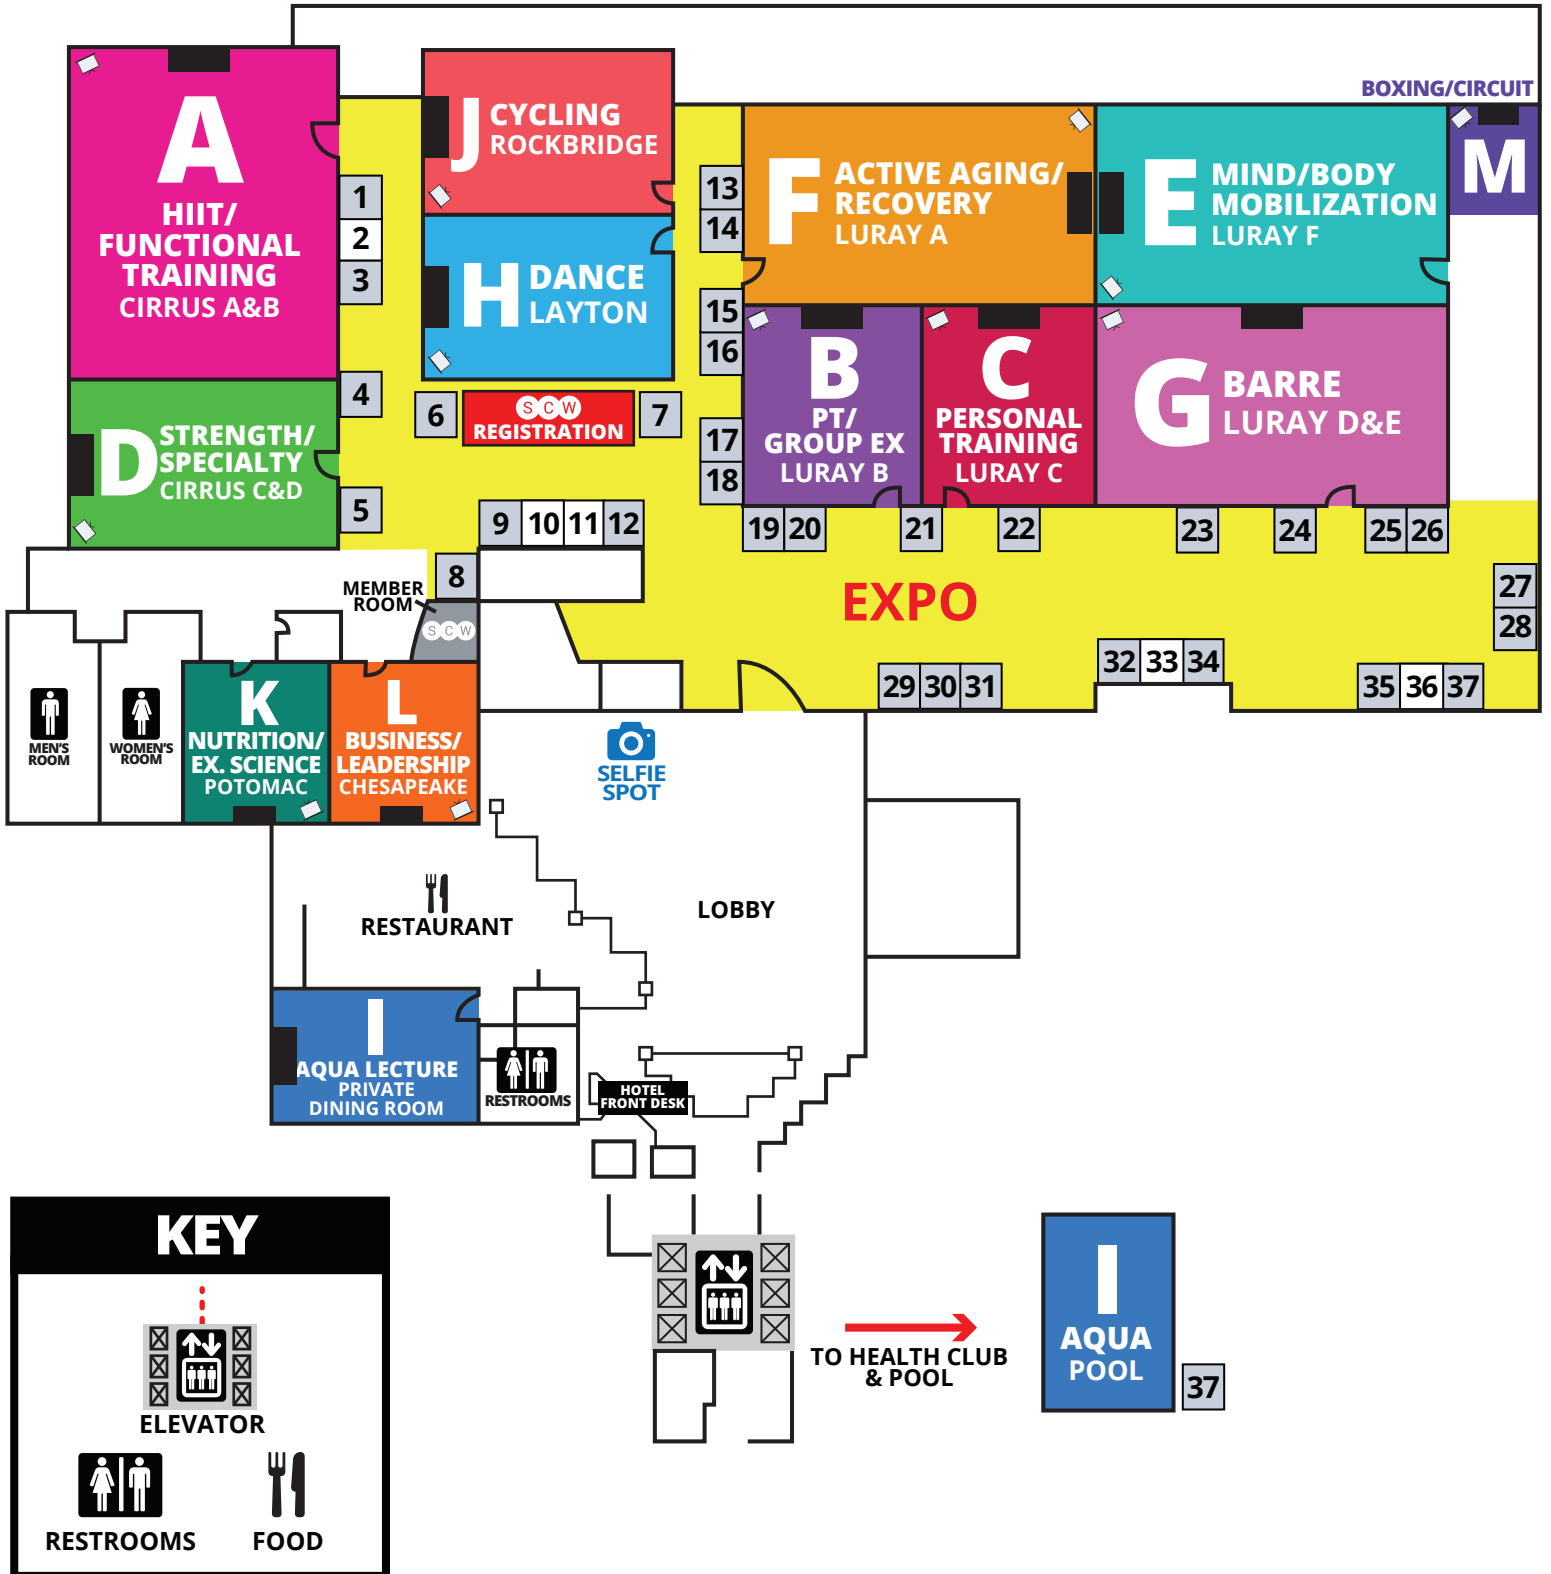

# DC MANIA<sup>®</sup>

**OUTLINES,  
EVALS &  
CECS**  
[www.scwfit.com/DC19](http://www.scwfit.com/DC19)

# DC MANIA<sup>®</sup>

## EXPO & SPONSORS

ActivMotion Bar.....3	LavaLoka.....22	SCW Athletic Apparel.....7
Alignment Essentials.....5	Namirsa.....29	SCW Express.....37
Barre Flow.....24	POUND.....23	Soul Clap.....32
BeachBody.....34	Power Life Fitness.....25	Sports & Fitness Insurance.....28
CA University of PA.....27	Power Music.....35	Strongboard.....18
CountryFusion.....14	RumbleRoller.....31	Sweat Now.....26
dōTERRA.....36	Ryka.....19, 20	Tepuy Activewear.....8
High Fitness.....17	Savvier Fitness.....15, 16	TriggerPoint.....1, 2
LaBlast.....6	Schwinn.....4	WaterRower.....30
Laguna Breeze.....33	SCW.....9, 10, 11, 12	YES! Fitness Music.....21

### EXPO HOURS

**FRIDAY, JAN. 25** 8:45AM – 2:30PM  
5PM – 6:45PM

**SATURDAY, JAN. 26** 8:15AM – 3:30PM  
6PM – 7PM

**SUNDAY, JAN. 27** 10:00AM – 1:30PM