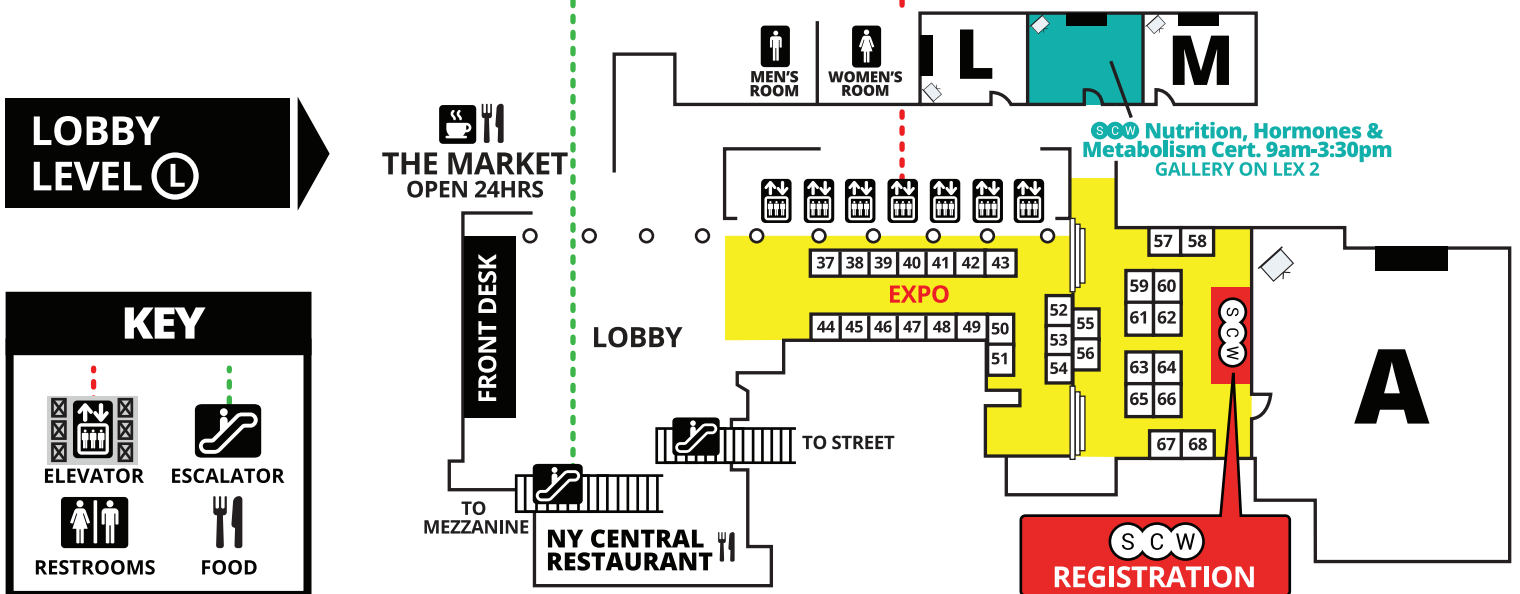

CLUB INDUSTRY BUSINESS SUMMIT NYC

Powered by **SCW**

BALLROOM LEVEL (B)

CONFERENCE LEVEL (C)

MEZZANINE LEVEL (M)

LOBBY LEVEL (L)

KEY

EXPO HOURS

THURSDAY, FEB 21 5:00PM - 7:00PM

FRIDAY, FEB 22 8:45AM - 2:30PM
5PM - 6:45PM

SATURDAY, FEB 23 9:30 AM - 3:30 PM
6:15 PM - 7:45 PM

SUNDAY, FEB 24 10:00AM - 1:30PM

EXPO & SPONSORS

Alignment Essentials.....5	Kevita.....23	SCW.....57, 58, 59, 60, 61, 62
Barre Flow.....41	LaBlast.....16	Soul Clap.....51
Bulletproof.....29	LDC Strategies.....9	Stroops.....63, 65
Core Health & Fitness / Schwinn / Stairmaster.....52	MashUp.....49	Talent Hack.....64
Country Fusion.....11	Namirsa.....19	Tepuy Activewear.....40
FlavaNaturals.....2	One Day to Wellness.....56	The Organic Foot.....4
Harmless Harvest.....44	Personal Infrared Sauna.....10	The UCAN Company.....3
Hemp & Humanity.....15	Pop Fitness.....31	Turf on the Go.....18
High Fitness.....12	POUND.....50	Urban Dance League.....14
House of Physical Therapy.....22	Procedos.....21	WaterRower.....6
Ilanshair.....37, 38	Rumble Roller.....17	Yes! Fitness Music.....13
Infinite Beauty.....42, 43	Ryka.....7, 8	Zumba.....53
	Savvier Fitness.....55	

CO-SPONSORS

ASSOCIATE SPONSORS

TRANSPORTATION & PARKING

Visit scwfit.com/NYC for detailed transportation and parking info.

**OUTLINES,
EVALS &
CECS**

www.scwfit.com/NY19

NEW YORK CITY MANIA SUNDAY

BALLROOM LEVEL (B)

CONFERENCE LEVEL (C)

MEZZANINE LEVEL (M)

LOBBY LEVEL (L)

KEY

- ELEVATOR
- ESCALATOR
- RESTROOMS
- FOOD