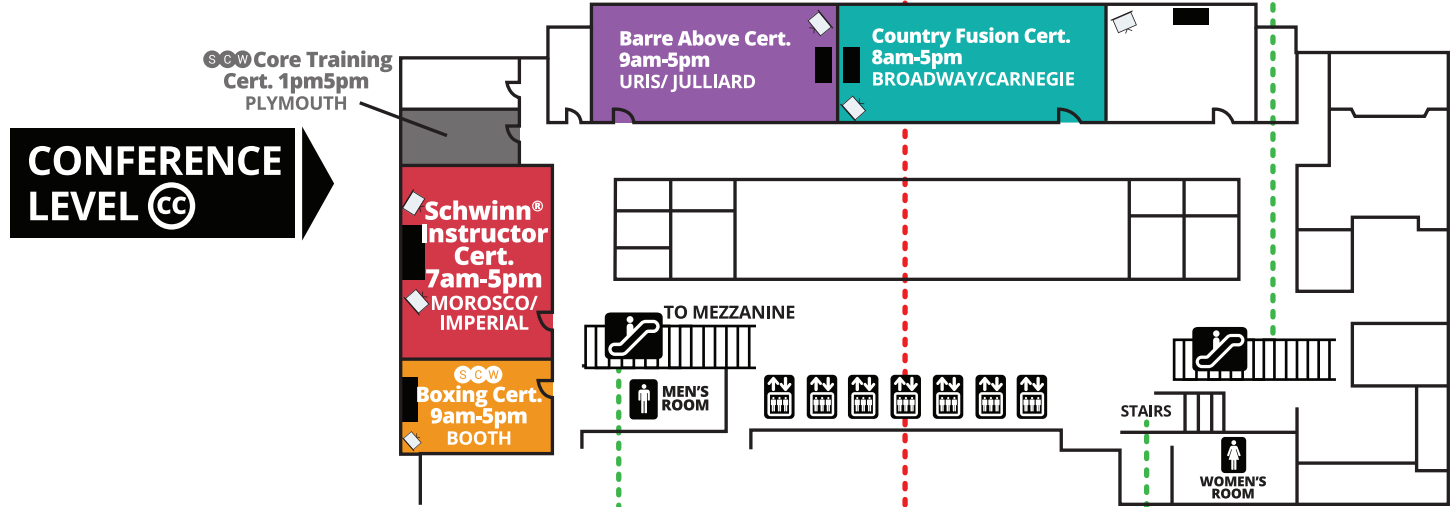

NEW YORK CITY MANIA THURSDAY

BALLROOM LEVEL (B)

CONFERENCE LEVEL (C)

MEZZANINE LEVEL (M)

LOBBY LEVEL (L)

KEY

- ELEVATOR
- ESCALATOR
- RESTROOMS
- FOOD

NEW YORK CITY MANIA[®]

CLUB INDUSTRY BUSINESS SUMMIT NYC

Powered by **SCW**

BALLROOM LEVEL (B)

CONFERENCE LEVEL (C)

MEZZANINE LEVEL (M)

LOBBY LEVEL (L)

KEY

EXPO HOURS

CO-SPONSORS

ASSOCIATE SPONSORS

TRANSPORTATION & PARKING

Visit scwfit.com/NYC for detailed transportation and parking info.

**OUTLINES,
EVALS &
CECS**

www.scwfit.com/NY19

NEW YORK CITY MANIA SUNDAY

BALLROOM LEVEL (B)

CONFERENCE LEVEL (C)

MEZZANINE LEVEL (M)

LOBBY LEVEL (L)

KEY

- ELEVATOR
- ESCALATOR
- RESTROOMS
- FOOD