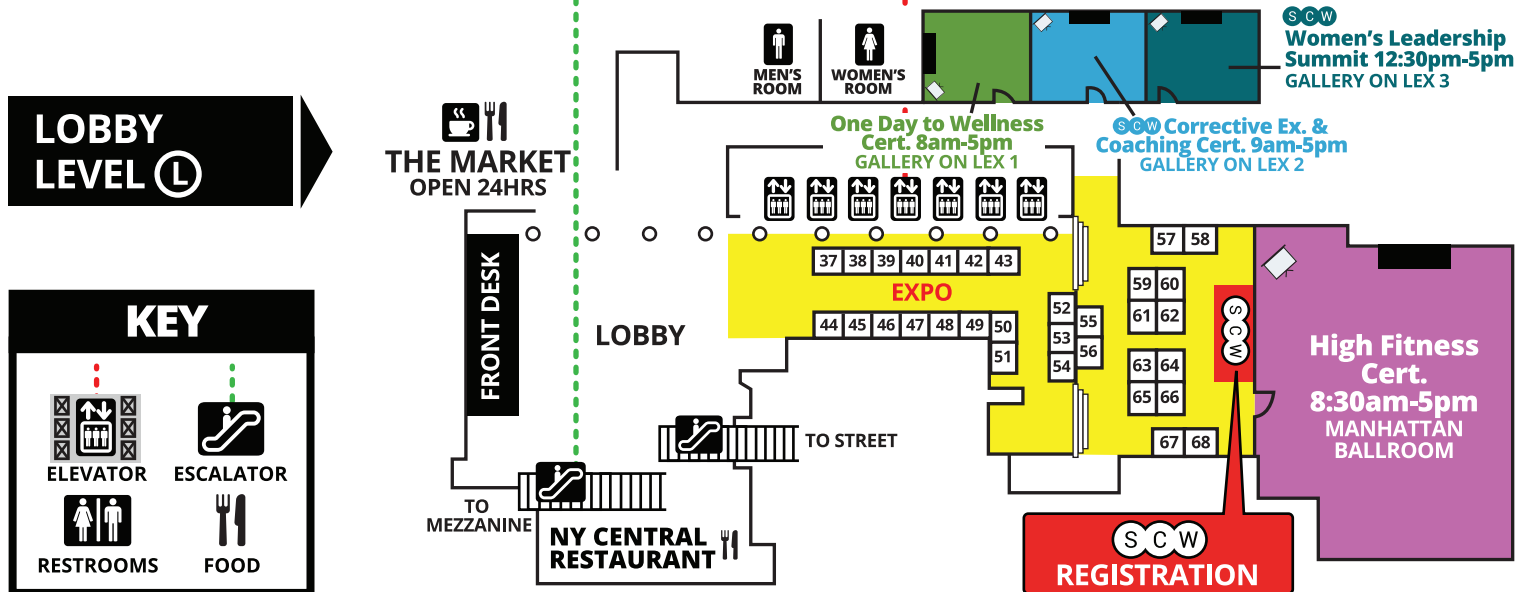

NEW YORK CITY MANIA THURSDAY

BALLROOM LEVEL (B)

CONFERENCE LEVEL (C)

MEZZANINE LEVEL (M)

LOBBY LEVEL (L)

KEY

- ELEVATOR
- ESCALATOR
- RESTROOMS
- FOOD

NEW YORK CITY MANIA[®]

CLUB INDUSTRY BUSINESS SUMMIT NYC

Powered by **SCW**

BALLROOM LEVEL (B)

CONFERENCE LEVEL (C)

MEZZANINE LEVEL (M)

LOBBY LEVEL (L)

KEY

EXPO HOURS

THURSDAY, FEB 21 5:00PM - 7:00PM

FRIDAY, FEB 22 8:45AM - 2:30PM
5PM - 6:45PM

SATURDAY, FEB 23 9:30 AM - 3:30 PM
6:15 PM - 7:45 PM

SUNDAY, FEB 24 10:00AM - 1:30PM

EXPO & SPONSORS

Alignment Essentials.....5	Kevita.....23	SCW.....57, 58, 59, 60, 61, 62
Barre Flow.....41	LaBlast.....16	Soul Clap.....51
Bulletproof.....29	LDC Strategies.....9	Stroops.....63, 65
Core Health & Fitness / Schwinn / Stairmaster.....52	MashUp.....49	Talent Hack.....64
Country Fusion.....11	Namirsa.....19	Tepuy Activewear.....40
FlavaNaturals.....2	One Day to Wellness.....56	The Organic Foot.....4
Harmless Harvest.....44	Personal Infrared Sauna.....10	The UCAN Company.....3
Hemp & Humanity.....15	Pop Fitness.....31	Turf on the Go.....18
High Fitness.....12	POUND.....50	Urban Dance League.....14
House of Physical Therapy.....22	Procedos.....21	WaterRower.....6
Ilanshair.....37, 38	Rumble Roller.....17	Yes! Fitness Music.....13
Infinite Beauty.....42, 43	Ryka.....7, 8	Zumba.....53
	Savvier Fitness.....55	

CONFERENCE LEVEL (C)

MEZZANINE LEVEL (M)

LOBBY LEVEL (L)

KEY

- ELEVATOR
- ESCALATOR
- RESTROOMS
- FOOD