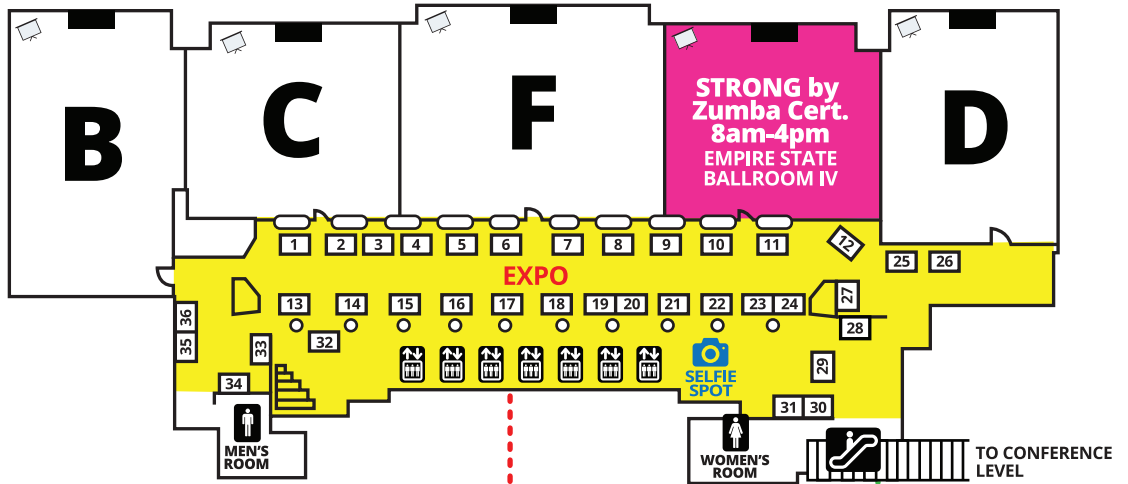

NEW YORK CITY MANIA THURSDAY

BALLROOM LEVEL (B)

CONFERENCE LEVEL (C)

MEZZANINE LEVEL (M)

LOBBY LEVEL (L)

KEY

- ELEVATOR
- ESCALATOR
- RESTROOMS
- FOOD

NEW YORK CITY MANIA[®]

CLUB INDUSTRY BUSINESS SUMMIT NYC

Powered by **SCW**

BALLROOM LEVEL (B)

CONFERENCE LEVEL (C)

MEZZANINE LEVEL (M)

LOBBY LEVEL (L)

KEY

EXPO HOURS

CO-SPONSORS

ASSOCIATE SPONSORS

TRANSPORTATION & PARKING

Visit scwfit.com/NYC for detailed transportation and parking info.

**OUTLINES,
EVALS &
CECS**

www.scwfit.com/NY19

NEW YORK CITY MANIA SUNDAY

BALLROOM LEVEL (B)

CONFERENCE LEVEL (C)

MEZZANINE LEVEL (M)

LOBBY LEVEL (L)

KEY

- ELEVATOR
- ESCALATOR
- RESTROOMS
- FOOD