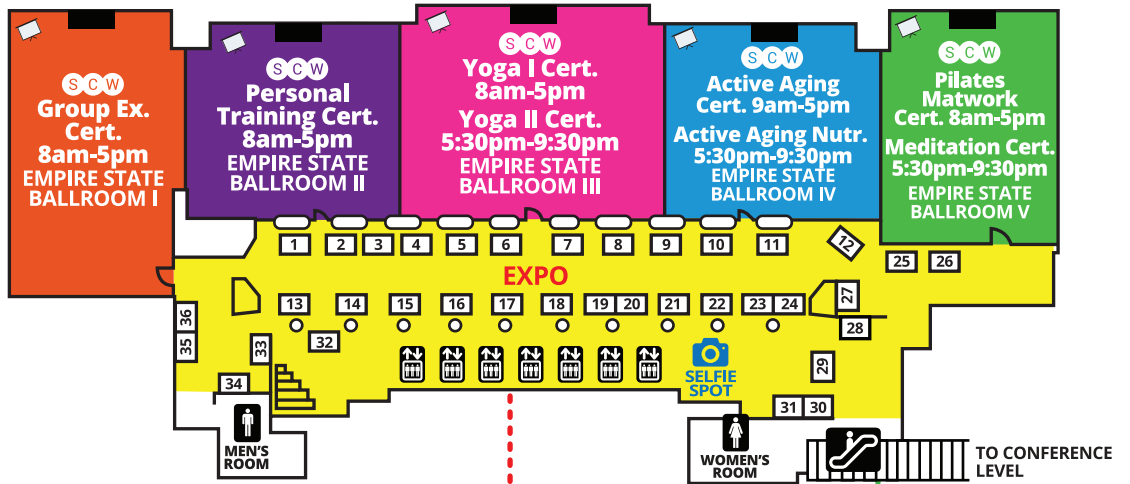

NEW YORK CITY MANIA THURSDAY

BALLROOM LEVEL (B)

CONFERENCE LEVEL (C)

MEZZANINE LEVEL (M)

LOBBY LEVEL (L)

KEY

- ELEVATOR
- ESCALATOR
- RESTROOMS
- FOOD

NEW YORK CITY MANIA[®]

CLUB INDUSTRY BUSINESS SUMMIT NYC

Powered by **SCW**

BALLROOM LEVEL (B)

CONFERENCE LEVEL (C)

MEZZANINE LEVEL (M)

LOBBY LEVEL (L)

KEY

EXPO HOURS

CO-SPONSORS

ASSOCIATE SPONSORS

TRANSPORTATION & PARKING

Visit scwfit.com/NYC for detailed transportation and parking info.

**OUTLINES,
EVALS &
CECS**

www.scwfit.com/NY19

NEW YORK CITY MANIA SUNDAY

BALLROOM LEVEL (B)

CONFERENCE LEVEL (C)

MEZZANINE LEVEL (M)

LOBBY LEVEL (L)

KEY

- ELEVATOR
- ESCALATOR
- RESTROOMS
- FOOD