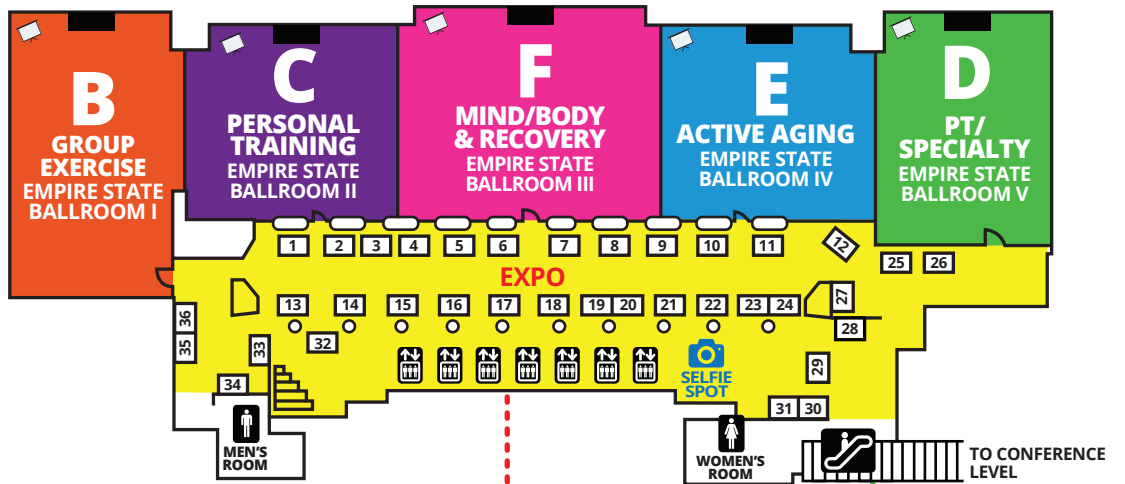

NEW YORK CITY MANIA THURSDAY

BALLROOM LEVEL (B)

CONFERENCE LEVEL (C)

MEZZANINE LEVEL (M)

LOBBY LEVEL (L)

KEY

- ELEVATOR
- ESCALATOR
- RESTROOMS
- FOOD

NEW YORK CITY MANIA[®]

CLUB INDUSTRY BUSINESS SUMMIT NYC

Powered by **SCW**

BALLROOM LEVEL (B)

CONFERENCE LEVEL (C)

MEZZANINE LEVEL (M)

LOBBY LEVEL (L)

KEY

EXPO HOURS

CO-SPONSORS

ASSOCIATE SPONSORS

TRANSPORTATION & PARKING

Visit scwfit.com/NYC for detailed transportation and parking info.

**OUTLINES,
EVALS &
CECS**

www.scwfit.com/NY19

NEW YORK CITY MANIA SUNDAY

BALLROOM LEVEL (B)

CONFERENCE LEVEL (C)

MEZZANINE LEVEL (M)

LOBBY LEVEL (L)

KEY

- ELEVATOR
- ESCALATOR
- RESTROOMS
- FOOD