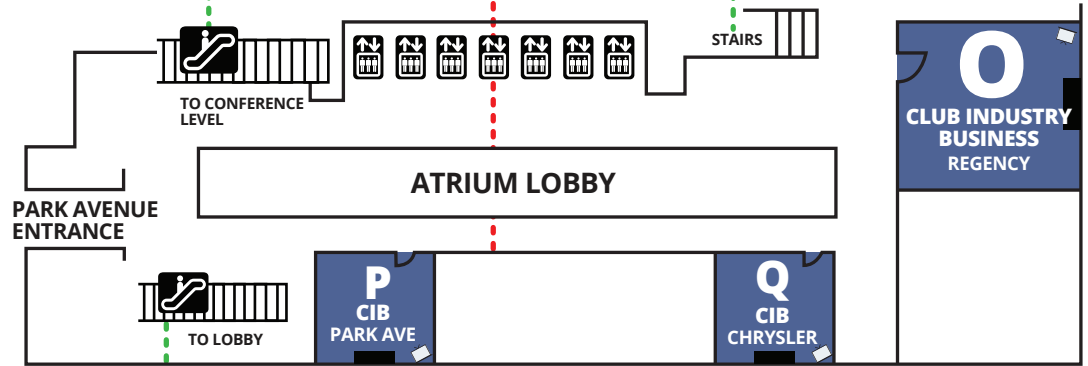

NEW YORK CITY MANIA THURSDAY

BALLROOM LEVEL (B)

CONFERENCE LEVEL (C)

MEZZANINE LEVEL (M)

LOBBY LEVEL (L)

KEY

- ELEVATOR
- ESCALATOR
- RESTROOMS
- FOOD

NEW YORK CITY MANIA[®]

CLUB INDUSTRY BUSINESS SUMMIT NYC

Powered by **SCW**

BALLROOM LEVEL (B)

CONFERENCE LEVEL (C)

MEZZANINE LEVEL (M)

LOBBY LEVEL (L)

KEY

EXPO HOURS

CO-SPONSORS

ASSOCIATE SPONSORS

TRANSPORTATION & PARKING

Visit scwfit.com/NYC for detailed transportation and parking info.

**OUTLINES,
EVALS &
CECS**

www.scwfit.com/NY19

NEW YORK CITY MANIA SUNDAY

BALLROOM LEVEL (B)

CONFERENCE LEVEL (C)

MEZZANINE LEVEL (M)

LOBBY LEVEL (L)

KEY

- ELEVATOR
- ESCALATOR
- RESTROOMS
- FOOD