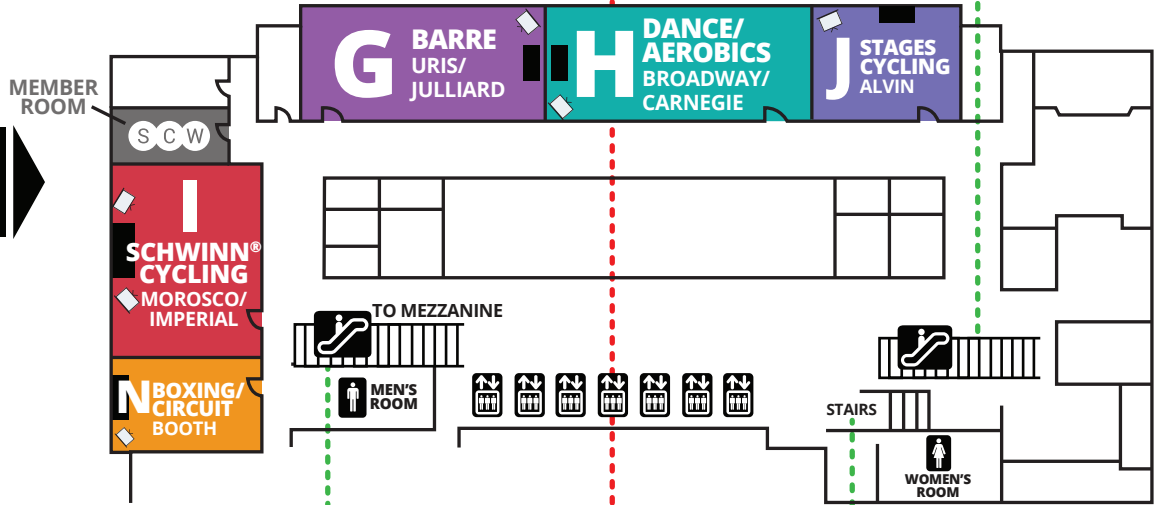

NEW YORK CITY MANIA THURSDAY

BALLROOM LEVEL (B)

CONFERENCE LEVEL (C)

MEZZANINE LEVEL (M)

LOBBY LEVEL (L)

KEY

- ELEVATOR
- ESCALATOR
- RESTROOMS
- FOOD

NEW YORK CITY MANIA[®]

CLUB INDUSTRY BUSINESS SUMMIT NYC

Powered by **SCW**

BALLROOM LEVEL (B)

CONFERENCE LEVEL (C)

MEZZANINE LEVEL (M)

LOBBY LEVEL (L)

KEY

EXPO HOURS

CO-SPONSORS

ASSOCIATE SPONSORS

TRANSPORTATION & PARKING

Visit scwfit.com/NYC for detailed transportation and parking info.

**OUTLINES,
EVALS &
CECS**

www.scwfit.com/NY19

NEW YORK CITY MANIA SUNDAY

BALLROOM LEVEL (B)

CONFERENCE LEVEL (C)

MEZZANINE LEVEL (M)

LOBBY LEVEL (L)

KEY

- ELEVATOR
- ESCALATOR
- RESTROOMS
- FOOD