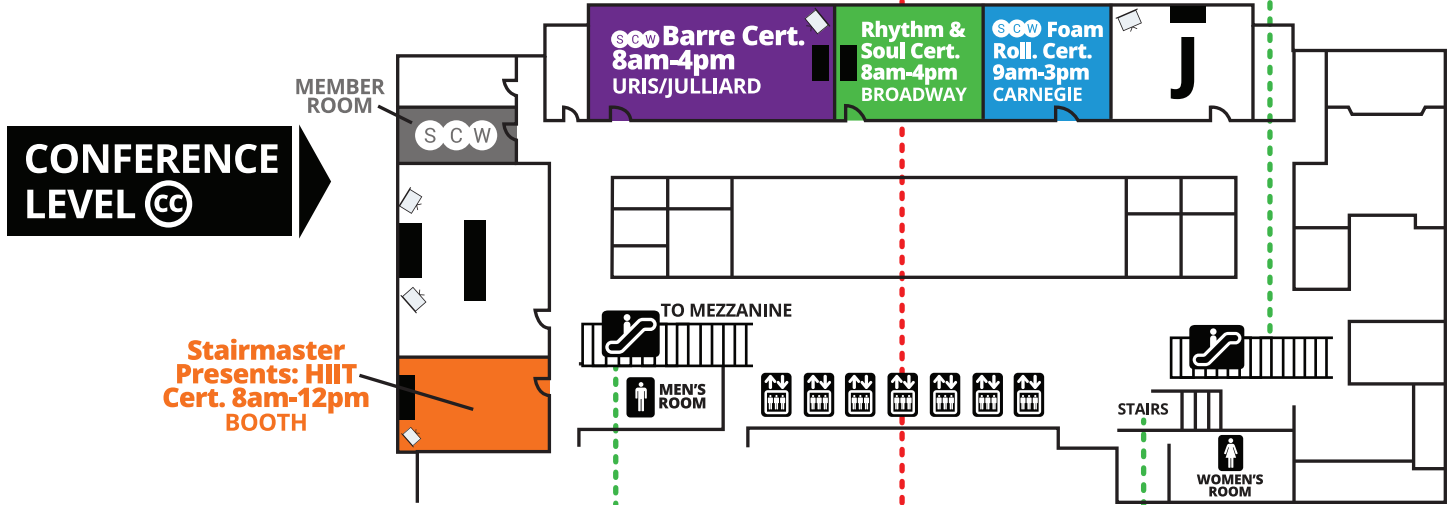

NEW YORK CITY MANIA THURSDAY

BALLROOM LEVEL (B)

CONFERENCE LEVEL (C)

MEZZANINE LEVEL (M)

LOBBY LEVEL (L)

KEY

- ELEVATOR
- ESCALATOR
- RESTROOMS
- FOOD

NEW YORK CITY MANIA[®]

CLUB INDUSTRY BUSINESS SUMMIT NYC

Powered by **SCW**

BALLROOM LEVEL (B)

CONFERENCE LEVEL (C)

MEZZANINE LEVEL (M)

LOBBY LEVEL (L)

KEY

EXPO HOURS

CO-SPONSORS

ASSOCIATE SPONSORS

TRANSPORTATION & PARKING

Visit scwfit.com/NYC for detailed transportation and parking info.

**OUTLINES,
EVALS &
CECS**

www.scwfit.com/NY19

NEW YORK CITY MANIA SUNDAY

BALLROOM LEVEL (B)

CONFERENCE LEVEL (C)

MEZZANINE LEVEL (M)

LOBBY LEVEL (L)

KEY

- ELEVATOR
- ESCALATOR
- RESTROOMS
- FOOD