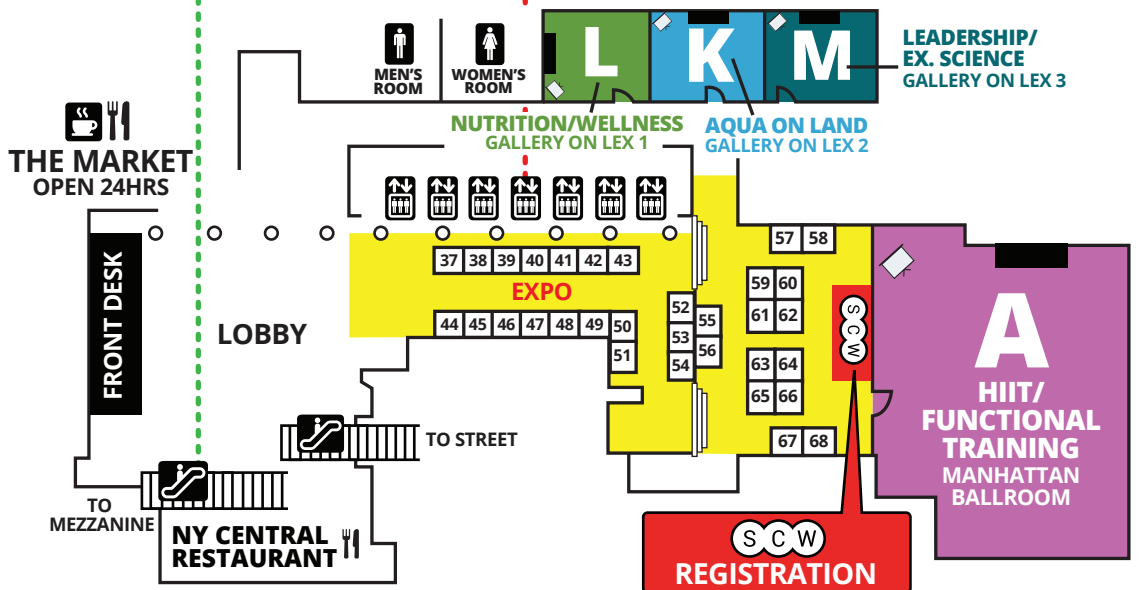

NEW YORK CITY MANIA THURSDAY

BALLROOM LEVEL (B)

CONFERENCE LEVEL (C)

MEZZANINE LEVEL (M)

LOBBY LEVEL (L)

KEY

- ELEVATOR
- ESCALATOR
- RESTROOMS
- FOOD

NEW YORK CITY MANIA[®]

CLUB INDUSTRY BUSINESS SUMMIT NYC

Powered by **SCW**

BALLROOM LEVEL (B)

CONFERENCE LEVEL (C)

MEZZANINE LEVEL (M)

LOBBY LEVEL (L)

KEY

EXPO HOURS

CO-SPONSORS

ASSOCIATE SPONSORS

TRANSPORTATION & PARKING

Visit scwfit.com/NYC for detailed transportation and parking info.

**OUTLINES,
EVALS &
CECS**

www.scwfit.com/NY19

NEW YORK CITY MANIA SUNDAY

BALLROOM LEVEL (B)

CONFERENCE LEVEL (C)

MEZZANINE LEVEL (M)

LOBBY LEVEL (L)

KEY

- ELEVATOR
- ESCALATOR
- RESTROOMS
- FOOD