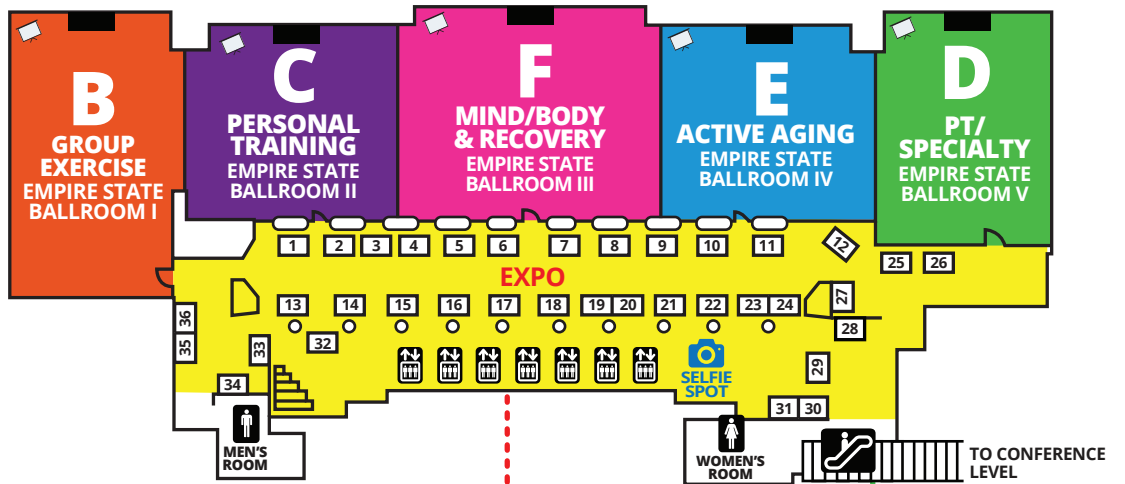

NEW YORK CITY MANIA[®]

CLUB INDUSTRY BUSINESS SUMMIT NYC

Powered by **SCW**

BALLROOM LEVEL (B)

CONFERENCE LEVEL (C)

MEZZANINE LEVEL (M)

LOBBY LEVEL (L)

KEY

NEW YORK CITY MANIA[®]

CLUB INDUSTRY BUSINESS SUMMIT NYC

Powered by **SCW**

EXPO HOURS

THURSDAY, FEB 21 5:00PM - 7:00PM

FRIDAY, FEB 22 8:45AM - 2:30PM
5PM - 6:45PM

SATURDAY, FEB 23 9:30 AM - 3:30 PM
6:15 PM - 7:45 PM

SUNDAY, FEB 24 10:00AM - 1:30PM

EXPO & SPONSORS

Alignment Essentials.....5	Kevita.....23	SCW.....57, 58, 59, 60, 61, 62
Barre Flow.....41	LaBlast.....16	Soul Clap.....51
Bulletproof.....29	LDC Strategies.....9	Stroops.....63, 65
Core Health & Fitness / Schwinn / Stairmaster.....52	MashUp.....49	Talent Hack.....64
Country Fusion.....11	Namirsa.....19	Tepuy Activewear.....40
FlavaNaturals.....2	One Day to Wellness.....56	The Organic Foot.....4
Harmless Harvest.....44	Personal Infrared Sauna.....10	The UCAN Company.....3
Hemp & Humanity.....15	Pop Fitness.....31	Turf on the Go.....18
High Fitness.....12	POUND.....50	Urban Dance League.....14
House of Physical Therapy.....22	Procedos.....21	WaterRower.....6
Ilanshair.....37, 38	Rumble Roller.....17	Yes! Fitness Music.....13
Infinite Beauty.....42, 43	Ryka.....7, 8	Zumba.....53
	Savvier Fitness.....55	