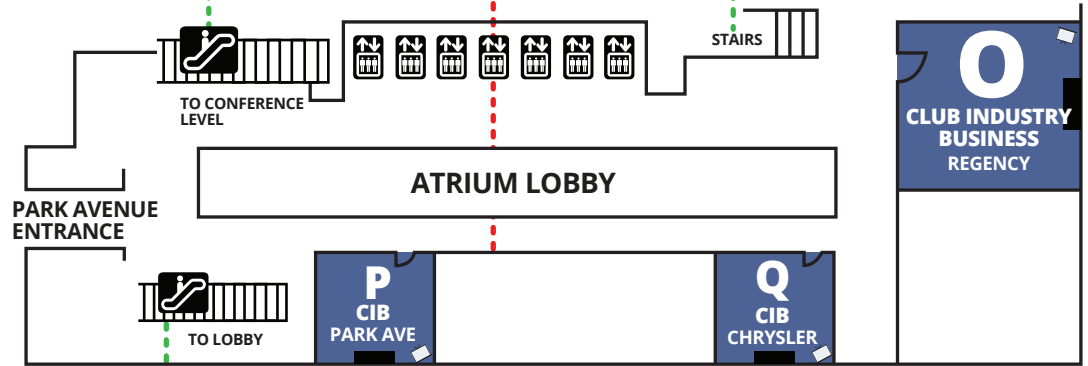

NEW YORK CITY MANIA[®]

CLUB INDUSTRY BUSINESS SUMMIT NYC

Powered by **SCW**

BALLROOM LEVEL (B)

CONFERENCE LEVEL (C)

MEZZANINE LEVEL (M)

LOBBY LEVEL (L)

KEY

NEW YORK CITY MANIA[®]

CLUB INDUSTRY BUSINESS SUMMIT NYC

Powered by **SCW**

EXPO HOURS

THURSDAY, FEB 21 5:00PM - 7:00PM

FRIDAY, FEB 22 8:45AM - 2:30PM
5PM - 6:45PM

SATURDAY, FEB 23 9:30 AM - 3:30 PM
6:15 PM - 7:45 PM

SUNDAY, FEB 24 10:00AM - 1:30PM

EXPO & SPONSORS

Alignment Essentials.....5	Kevita.....23	SCW.....57, 58, 59, 60, 61, 62
Barre Flow.....41	LaBlast.....16	Soul Clap.....51
Bulletproof.....29	LDC Strategies.....9	Stroops.....63, 65
Core Health & Fitness / Schwinn / Stairmaster.....52	MashUp.....49	Talent Hack.....64
Country Fusion.....11	Namirsa.....19	Tepuy Activewear.....40
FlavaNaturals.....2	One Day to Wellness.....56	The Organic Foot.....4
Harmless Harvest.....44	Personal Infrared Sauna.....10	The UCAN Company.....3
Hemp & Humanity.....15	Pop Fitness.....31	Turf on the Go.....18
High Fitness.....12	POUND.....50	Urban Dance League.....14
House of Physical Therapy.....22	Procedos.....21	WaterRower.....6
Ilanshair.....37, 38	Rumble Roller.....17	Yes! Fitness Music.....13
Infinite Beauty.....42, 43	Ryka.....7, 8	Zumba.....53
	Savvier Fitness.....55	