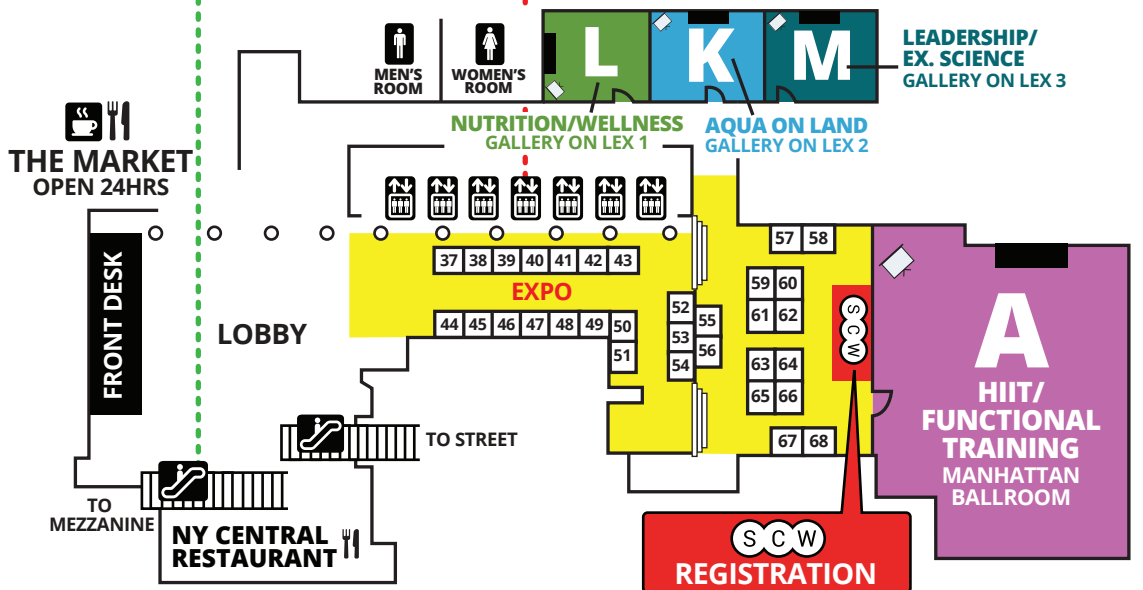

NEW YORK CITY MANIA[®]

CLUB INDUSTRY BUSINESS SUMMIT NYC

Powered by **SCW**

BALLROOM LEVEL (B)

CONFERENCE LEVEL (C)

MEZZANINE LEVEL (M)

LOBBY LEVEL (L)

KEY

NEW YORK CITY MANIA[®]

CLUB INDUSTRY BUSINESS SUMMIT NYC

Powered by **SCW**

EXPO HOURS

THURSDAY, FEB 21 5:00PM - 7:00PM

FRIDAY, FEB 22 8:45AM - 2:30PM
5PM - 6:45PM

SATURDAY, FEB 23 9:30 AM - 3:30 PM
6:15 PM - 7:45 PM

SUNDAY, FEB 24 10:00AM - 1:30PM

EXPO & SPONSORS

Alignment Essentials.....5	Kevita.....23	SCW.....57, 58, 59, 60, 61, 62
Barre Flow.....41	LaBlast.....16	Soul Clap.....51
Bulletproof.....29	LDC Strategies.....9	Stroops.....63, 65
Core Health & Fitness / Schwinn / Stairmaster.....52	MashUp.....49	Talent Hack.....64
Country Fusion.....11	Namirsa.....19	Tepuy Activewear.....40
FlavaNaturals.....2	One Day to Wellness.....56	The Organic Foot.....4
Harmless Harvest.....44	Personal Infrared Sauna.....10	The UCAN Company.....3
Hemp & Humanity.....15	Pop Fitness.....31	Turf on the Go.....18
High Fitness.....12	POUND.....50	Urban Dance League.....14
House of Physical Therapy.....22	Procedos.....21	WaterRower.....6
Ilanshair.....37, 38	Rumble Roller.....17	Yes! Fitness Music.....13
Infinite Beauty.....42, 43	Ryka.....7, 8	Zumba.....53
	Savvier Fitness.....55	