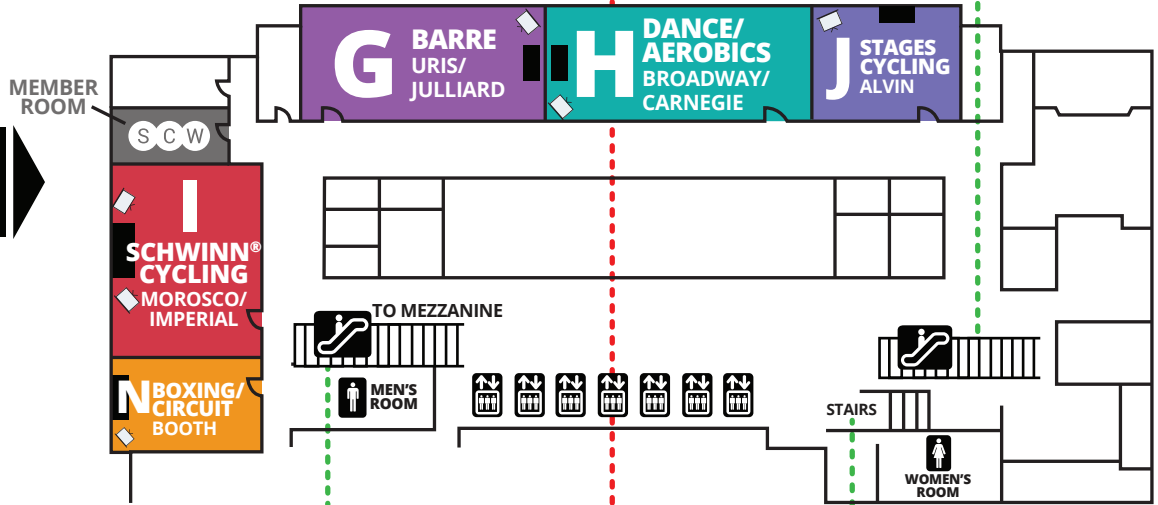

NEW YORK CITY MANIA[®]

CLUB INDUSTRY BUSINESS SUMMIT NYC

Powered by **SCW**

BALLROOM LEVEL (B)

CONFERENCE LEVEL (C)

MEZZANINE LEVEL (M)

LOBBY LEVEL (L)

KEY

NEW YORK CITY MANIA[®]

CLUB INDUSTRY BUSINESS SUMMIT NYC

Powered by **SCW**

EXPO HOURS

THURSDAY, FEB 21 5:00PM - 7:00PM

FRIDAY, FEB 22 8:45AM - 2:30PM
5PM - 6:45PM

SATURDAY, FEB 23 9:30 AM - 3:30 PM
6:15 PM - 7:45 PM

SUNDAY, FEB 24 10:00AM - 1:30PM

EXPO & SPONSORS

Alignment Essentials.....5	Kevita.....23	SCW.....57, 58, 59, 60, 61, 62
Barre Flow.....41	LaBlast.....16	Soul Clap.....51
Bulletproof.....29	LDC Strategies.....9	Stroops.....63, 65
Core Health & Fitness / Schwinn / Stairmaster.....52	MashUp.....49	Talent Hack.....64
Country Fusion.....11	Namirsa.....19	Tepuy Activewear.....40
FlavaNaturals.....2	One Day to Wellness.....56	The Organic Foot.....4
Harmless Harvest.....44	Personal Infrared Sauna.....10	The UCAN Company.....3
Hemp & Humanity.....15	Pop Fitness.....31	Turf on the Go.....18
High Fitness.....12	POUND.....50	Urban Dance League.....14
House of Physical Therapy.....22	Procedos.....21	WaterRower.....6
Ilanshair.....37, 38	Rumble Roller.....17	Yes! Fitness Music.....13
Infinite Beauty.....42, 43	Ryka.....7, 8	Zumba.....53
	Savvier Fitness.....55	