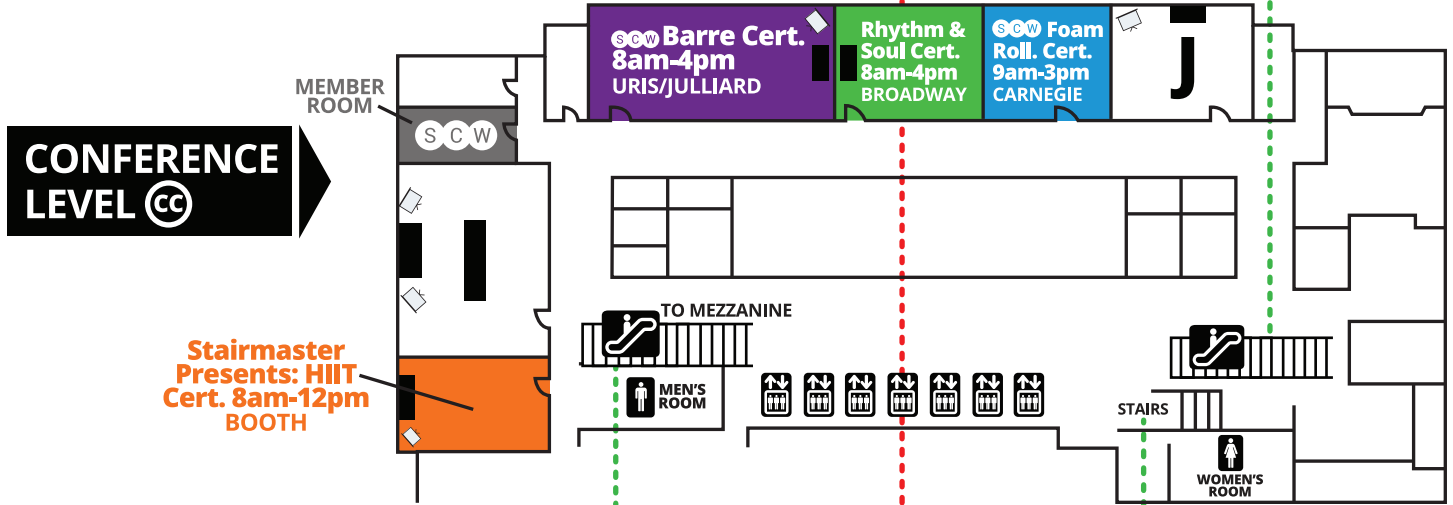

# NEW YORK CITY MANIA SUNDAY

**BALLROOM LEVEL (B)**

**CONFERENCE LEVEL (C)**

**MEZZANINE LEVEL (M)**

**LOBBY LEVEL (L)**

**KEY**

- ELEVATOR
- ESCALATOR
- RESTROOMS
- FOOD