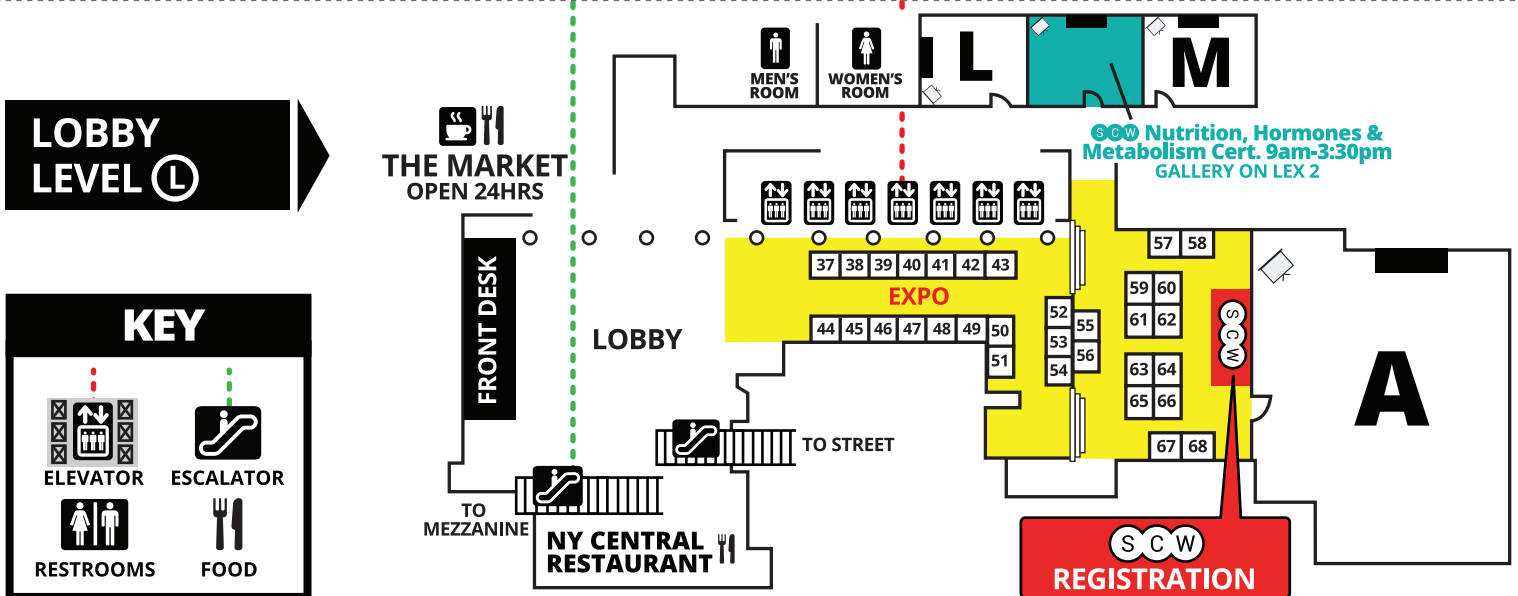

# NEW YORK CITY MANIA SUNDAY

**BALLROOM LEVEL (B)**

**CONFERENCE LEVEL (C)**

**MEZZANINE LEVEL (M)**

**LOBBY LEVEL (L)**

**KEY**

- ELEVATOR
- ESCALATOR
- RESTROOMS
- FOOD