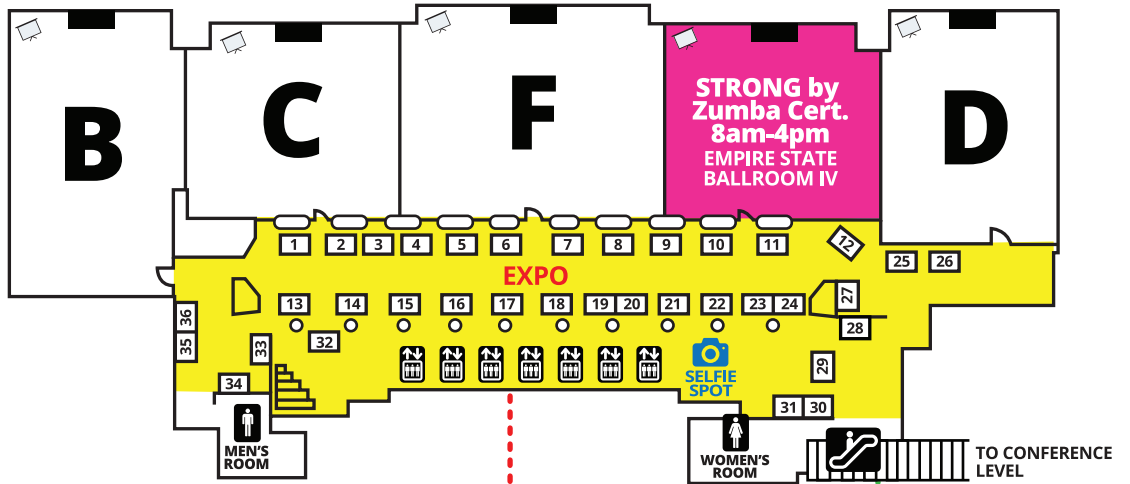

# NEW YORK CITY MANIA SUNDAY

**BALLROOM LEVEL (B)**

**CONFERENCE LEVEL (C)**

**MEZZANINE LEVEL (M)**

**LOBBY LEVEL (L)**

**KEY**

- ELEVATOR
- ESCALATOR
- RESTROOMS
- FOOD