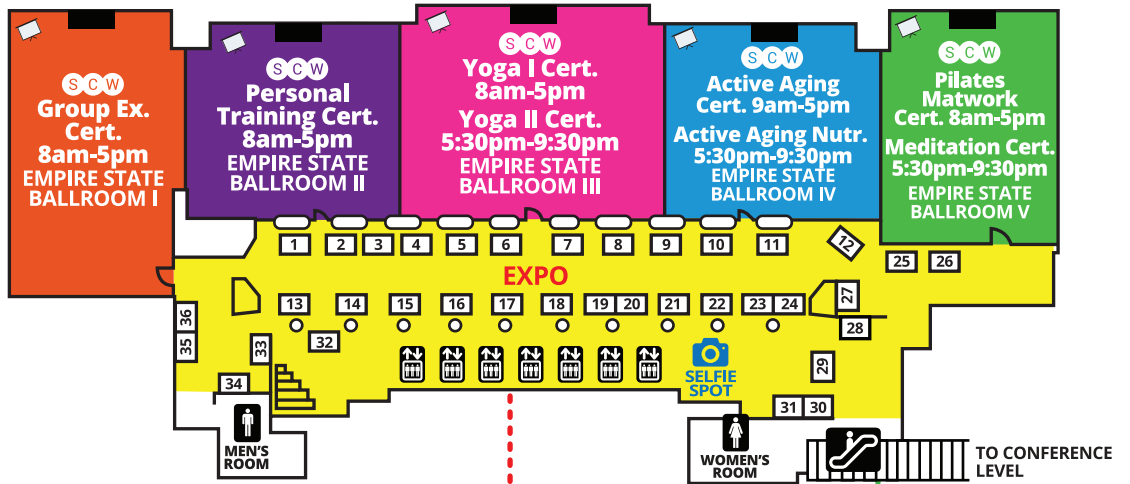

NEW YORK CITY MANIA THURSDAY

BALLROOM LEVEL (B)

CONFERENCE LEVEL (C)

MEZZANINE LEVEL (M)

LOBBY LEVEL (L)

KEY

- ELEVATOR
- ESCALATOR
- RESTROOMS
- FOOD