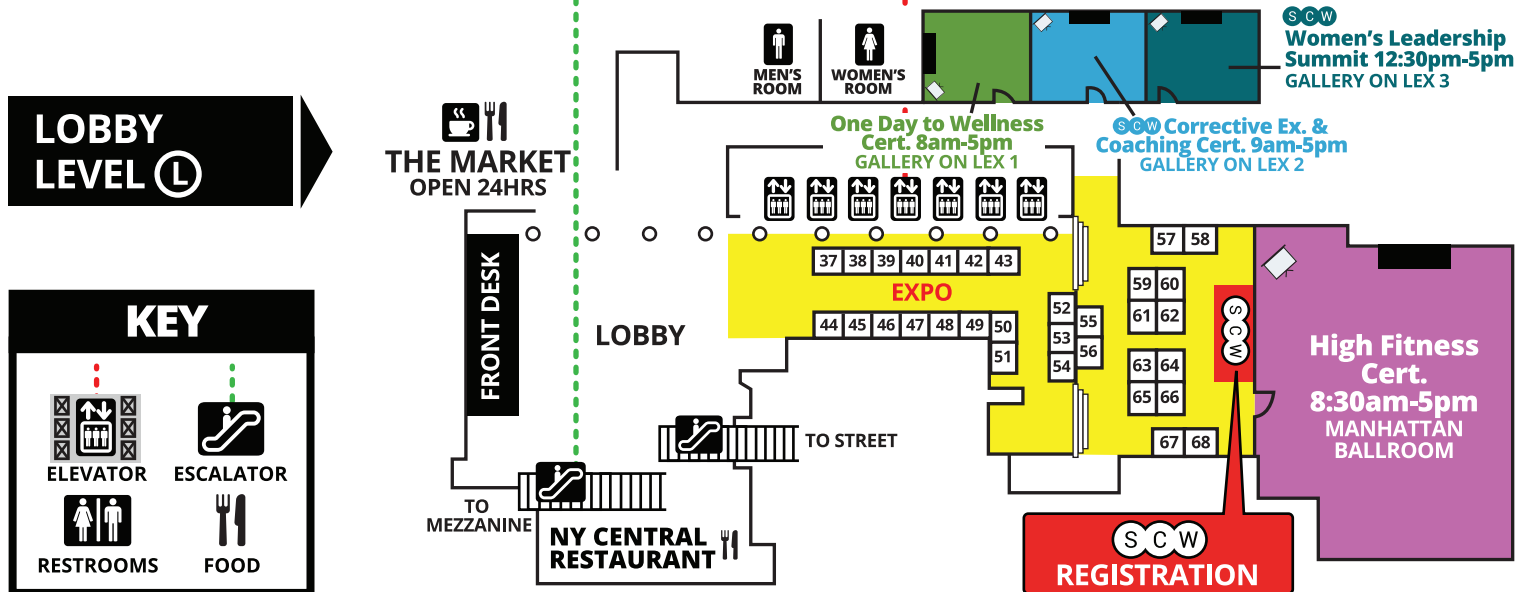

NEW YORK CITY MANIA THURSDAY

BALLROOM LEVEL (B)

CONFERENCE LEVEL (C)

MEZZANINE LEVEL (M)

LOBBY LEVEL (L)

KEY

- ELEVATOR
- ESCALATOR
- RESTROOMS
- FOOD