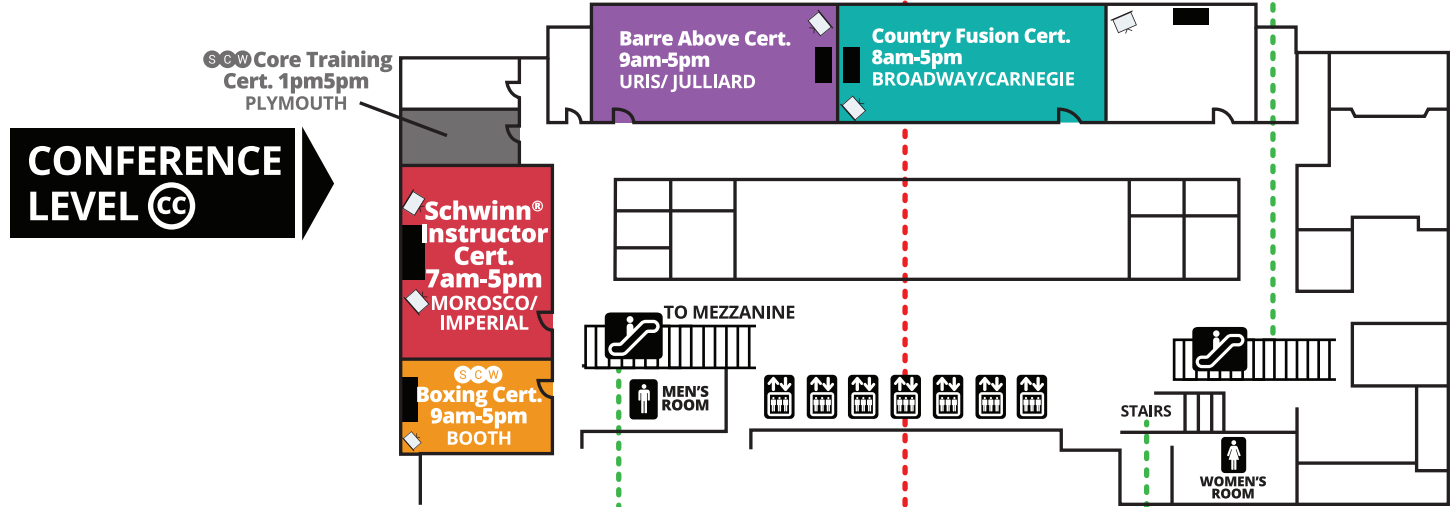

NEW YORK CITY MANIA THURSDAY

BALLROOM LEVEL (B)

CONFERENCE LEVEL (C)

MEZZANINE LEVEL (M)

LOBBY LEVEL (L)

KEY

- ELEVATOR
- ESCALATOR
- RESTROOMS
- FOOD