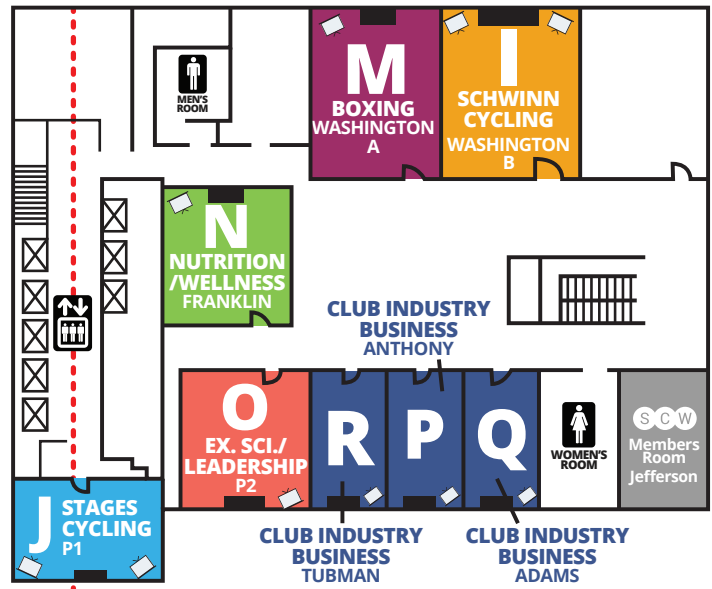

5TH FLOOR (5)

3RD FLOOR (3)

2ND FLOOR MEZZANINE (2M)

PHILADELPHIA MANIA
 SCW
CLUB INDUSTRY BUSINESS SUMMIT

KEY

ELEVATOR ESCALATOR
 RESTROOMS

2ND FLOOR (2)

TO HOTEL LOBBY (L)

OUTLINES, EVALS & CECS
scwfit.com/PH19

PHILADELPHIA MANIA[®]

CLUB INDUSTRY BUSINESS SUMMIT

EXPO HOURS

THURS. SEP. 5 5:00PM - 7:00PM

FRI. SEP. 6 8:45AM - 2:30PM
5:00PM - 6:45PM

SAT. SEP. 7 8:15 AM - 3:30 PM
6:00 PM - 7:00 PM

SUN. SEP. 8 10:00AM - 1:30PM

EXPO & SPONSORS

Core Health & Fitness/ Schwinn/Stairmaster.....18	Namirsa.....27, 28	StagesCycling.....11
CountryFusion.....7	One Day to Wellness.....25	Stroops.....34,35
HIGH Fitness.....1	Persona.....8, 9	Tepuy Activewear.....17
ID Life.....2	Piloxing.....3	Turf On The Go.....6
IndigoAquatics.....37,38	POUND.....4	Vibe Roller.....12, 13
Jawku.....14,15	RumbleRoller.....10	WaterRower.....26
Jungshin.....16	Savvier Fitness.....23,24	WATERinMOTION.....39
LaBlast.....5	SCW.....20,21,22,31,32,33	Zumba.....36

CO-SPONSORS

ASSOCIATE SPONSORS

**OUTLINES,
EVALS & CECS**

scwfit.com/PH19

TRANSPORTATION & PARKING

The Loews Philadelphia Hotel offers Valet parking: \$49 per day inclusive.

Visit scwfit.com/PhillyParking for information on surrounding parking garages.