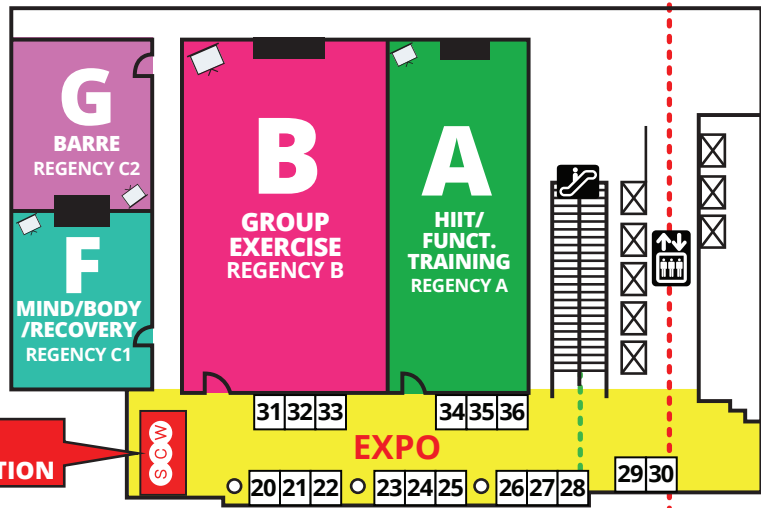

5TH FLOOR (5)

3RD FLOOR (3)

2ND FLOOR MEZZANINE (2M)

PHILADELPHIA MANIA
 SCW
CLUB INDUSTRY BUSINESS SUMMIT

KEY

ELEVATOR ESCALATOR
 RESTROOMS

2ND FLOOR (2)

TO HOTEL LOBBY (L)

OUTLINES, EVALS & CECS
scwfit.com/PH19

PHILADELPHIA MANIA[®]

CLUB INDUSTRY BUSINESS SUMMIT

EXPO HOURS

THURS. SEP. 5 5:00PM - 7:00PM

FRI. SEP. 6 8:45AM - 2:30PM
5:00PM - 6:45PM

SAT. SEP. 7 8:15 AM - 3:30 PM
6:00 PM - 7:00 PM