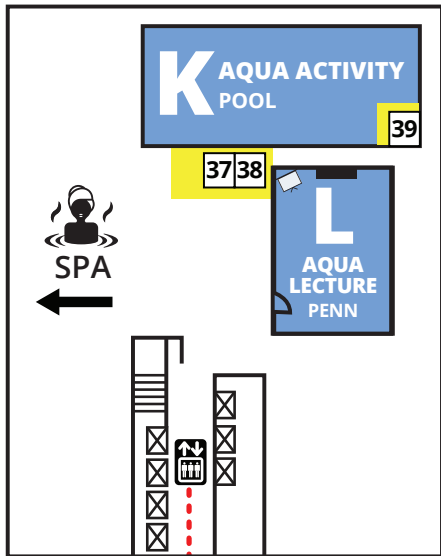

5TH FLOOR (5)

3RD FLOOR (3)

2ND FLOOR MEZZANINE (2M)

PHILADELPHIA MANIA
 SCW
CLUB INDUSTRY BUSINESS SUMMIT

KEY

ELEVATOR ESCALATOR
 RESTROOMS

2ND FLOOR (2)

TO HOTEL LOBBY (L)

OUTLINES, EVALS & CECS
scwfit.com/PH19

PHILADELPHIA MANIA[®]

CLUB INDUSTRY BUSINESS SUMMIT

EXPO HOURS

THURS. SEP. 5 5:00PM - 7:00PM

FRI. SEP. 6 8:45AM - 2:30PM
5:00PM - 6:45PM

SAT. SEP. 7 8:15 AM - 3:30 PM
6:00 PM - 7:00 PM