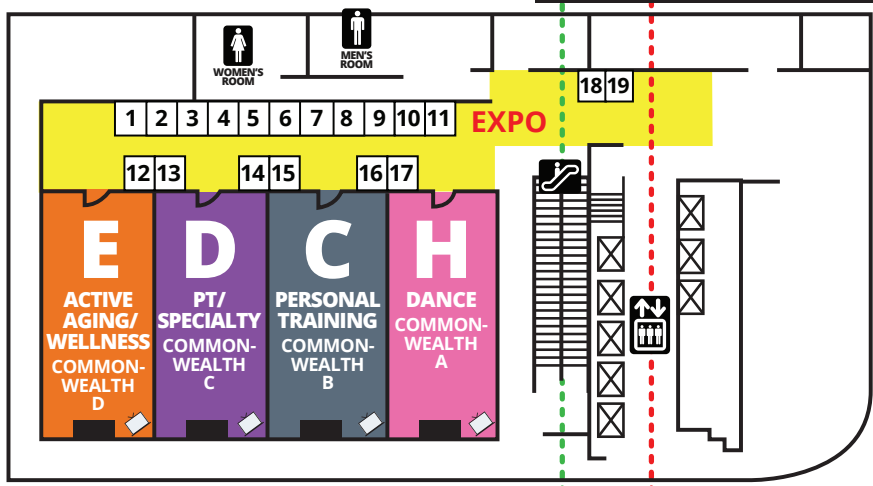

5TH FLOOR (5)

3RD FLOOR (3)

2ND FLOOR MEZZANINE (2M)

PHILADELPHIA MANIA
 SCW
CLUB INDUSTRY BUSINESS SUMMIT

KEY

ELEVATOR ESCALATOR
 RESTROOMS

2ND FLOOR (2)

TO HOTEL LOBBY (L)

OUTLINES, EVALS & CECS
scwfit.com/PH19

PHILADELPHIA MANIA[®]

CLUB INDUSTRY BUSINESS SUMMIT

EXPO HOURS

THURS. SEP. 5 5:00PM - 7:00PM

FRI. SEP. 6 8:45AM - 2:30PM
5:00PM - 6:45PM

SAT. SEP. 7 8:15 AM - 3:30 PM
6:00 PM - 7:00 PM