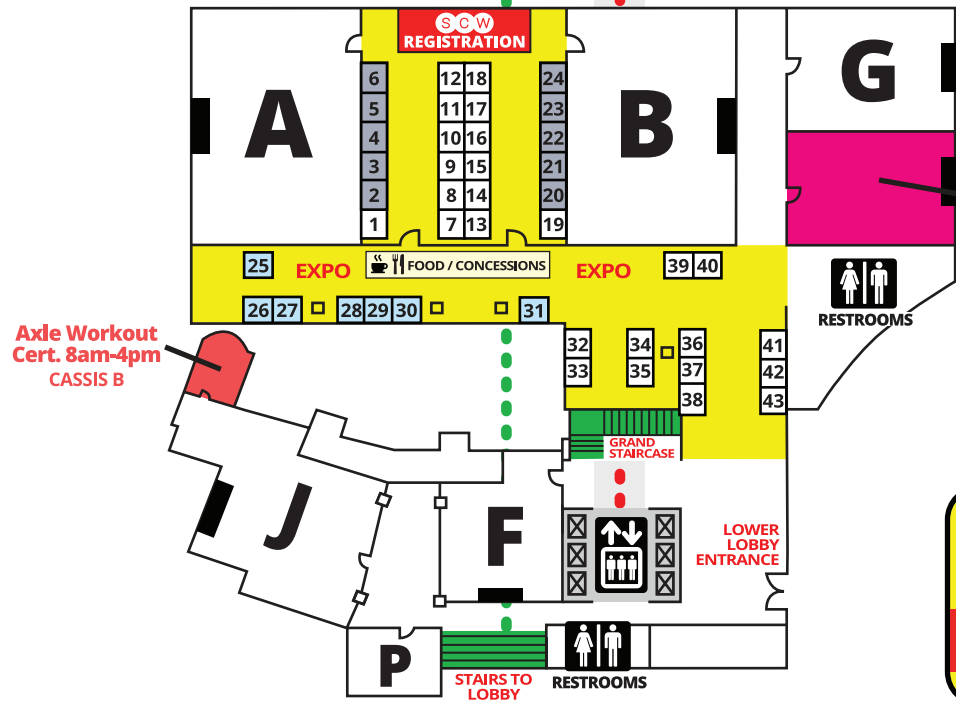

ATLANTA MANIA[®]

SUNDAY

3 GARDEN LEVEL - 3rd floor

L LOBBY LEVEL - 2nd floor

KEY

- ELEVATOR
- RESTROOMS
- STAIRS
- FOOD

LL LOWER LOBBY LEVEL - 1st floor

Become a PiYo Instructor 8am-4pm BUCKHEAD 2

OUTLINES, EVALS & CECS
www.scwfit.com/AT18