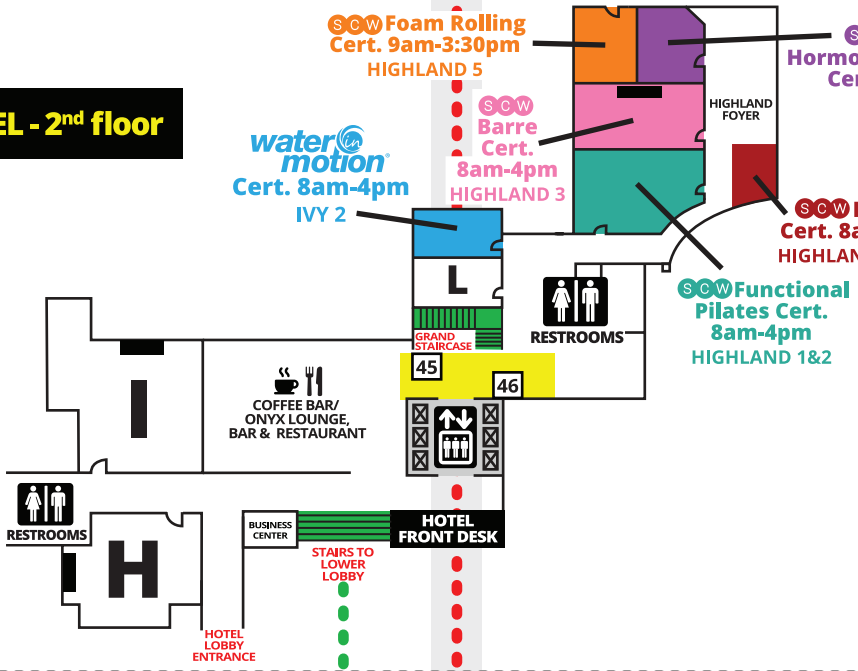

ATLANTA MANIA[®]

SUNDAY

3 GARDEN LEVEL - 3rd floor

L LOBBY LEVEL - 2nd floor

KEY

- ELEVATOR
- RESTROOMS
- STAIRS
- FOOD

LL LOWER LOBBY LEVEL - 1st floor

Become a PiYo Instructor 8am-4pm BUCKHEAD 2

OUTLINES, EVALS & CECS
www.scwfit.com/AT18