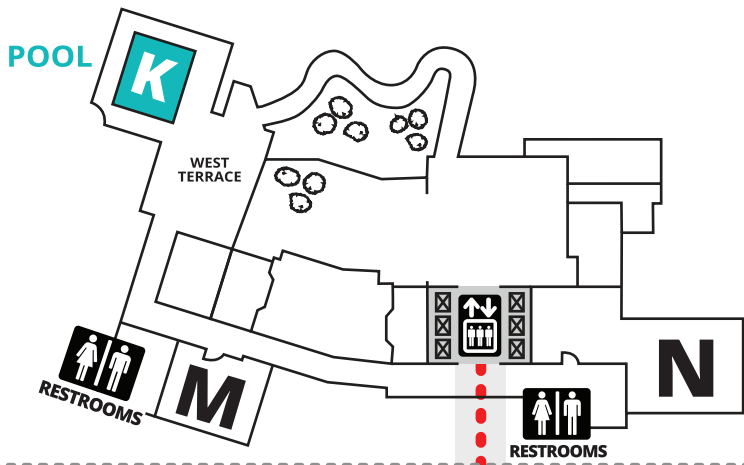

ATLANTA MANIA[®]

SUNDAY

3 GARDEN LEVEL - 3rd floor

L LOBBY LEVEL - 2nd floor

KEY

- ELEVATOR
- RESTROOMS
- STAIRS
- FOOD

LL LOWER LOBBY LEVEL - 1st floor

Become a PiYo Instructor 8am-4pm BUCKHEAD 2

OUTLINES, EVALS & CECS
www.scwfit.com/AT18