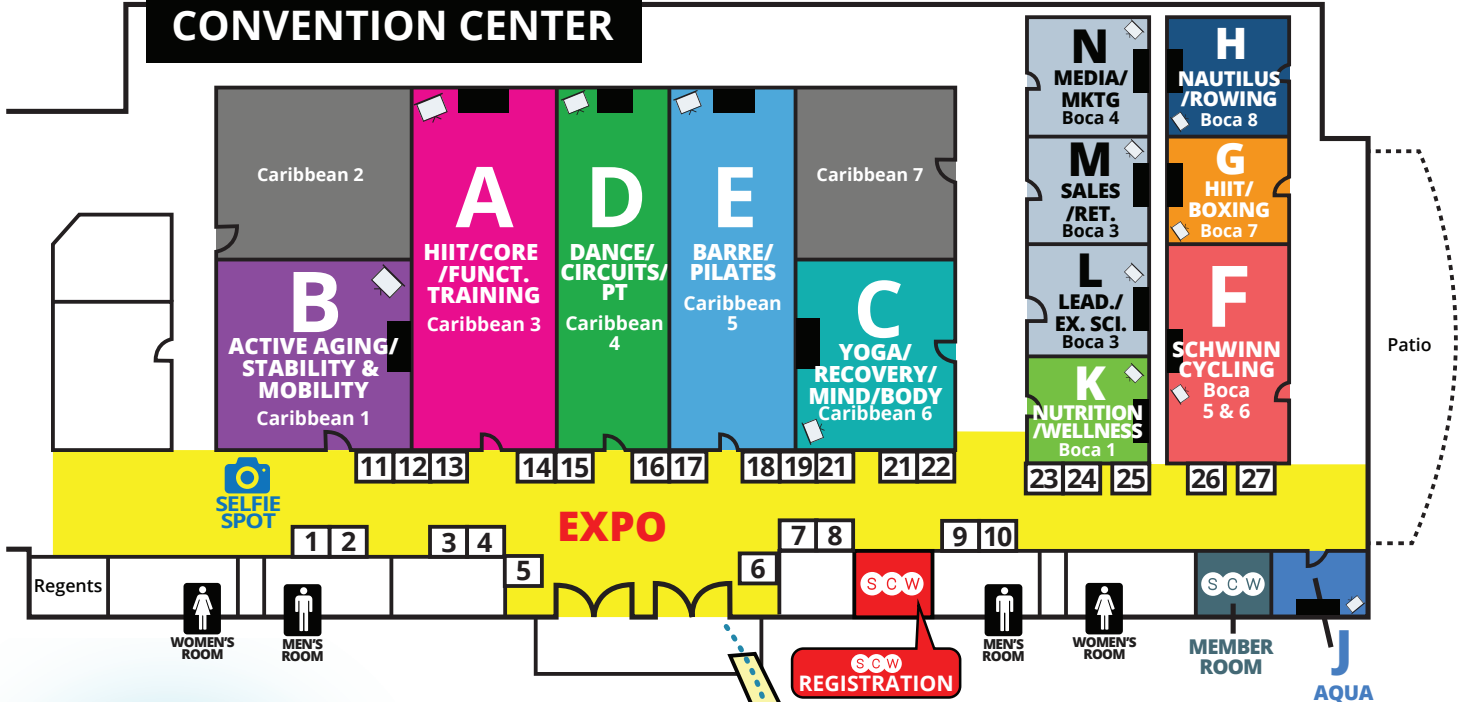

DC MANIA[®]

Fitness Pro Convention

KEY

- ELEVATOR
- RESTROOMS
- FOOD

OUTLINES, EVALS & CECS

scwfit.com/DC20

CALIFORNIA MANIA

Fitness Pro
Convention

**OUTLINES,
EVALS & CECS**

scwfit.com/CA20

POOL AREAS

LOBBY LEVEL (1ST FLOOR)

SCW
MEMBER ROOM:
Boardroom II
Atrium Level

PARKING
Self Parking is \$10
with validation. Valet
parking \$35.

KEY

- RESTROOMS
- ELEVATOR
- FOOD

FRONT DESK

CONCIERGE

1	2	3	4	5	6	7	8
9	10	11	12	13	14	15	16
17	18	19	20	21	22	23	24
25	26	27	28	29	30	31	

CONVENTION CENTER

FLORIDA MANIA[®] Fitness Pro Convention

OUTLINES, EVALS & CECS

scwfit.com/FL20

KEY

ATLANTA MANIA[®] Fitness Pro Convention

KEY

ELEVATOR STAIRS
RESTROOMS FOOD

OUTLINES, EVALS & CECS
scwfit.com/AT20

EXHIBITORS

X.....X

PARKING INFO

Hotel Guests: \$24 self-parking & \$42 valet with in/out privileges (charged to your hotel room each night).