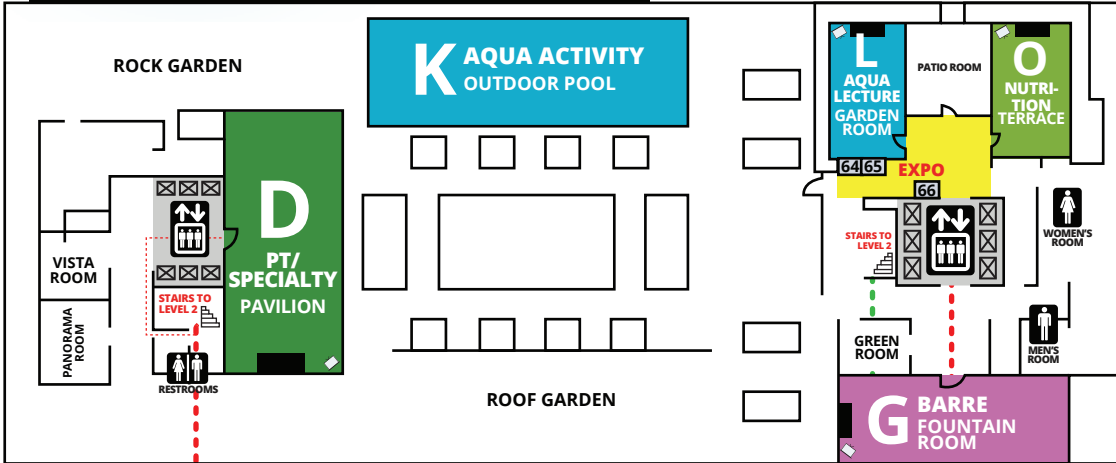

MEZZANINE LEVEL (M)

LOBBY LEVEL (L)

KEY

- ELEVATOR
- ESCALATOR
- RESTROOMS
- FOOD

KEY

- ELEVATOR
- RESTROOMS
- FOOD

**ATRIUM LEVEL
(2ND FLOOR)**

SCW MEMBER ROOM

CLUB INDUSTRY BUSINESS SUMMIT

CONVENTION CENTER

FLORIDA MANIA[®]

CLUB INDUSTRY BUSINESS SUMMIT

MAIN BUILDING LOWER LEVEL

MAIN BUILDING UPPER LEVEL

KEY

LEVEL 3: TERRACE LEVEL (T)

LEVEL 2: BALLROOM LEVEL (B)

SCW REGISTRATION

LEVEL 1: LOBBY LEVEL (L)

5TH FLOOR ⑤

3RD FLOOR ③

2ND FLOOR MEZZANINE ②M

PHILADELPHIA MANIA[®]
SCW
CLUB INDUSTRY BUSINESS SUMMIT

2ND FLOOR ②

TO HOTEL LOBBY ①

OUTLINES, EVALS & CÉCS
www.scwfit.com/PH19

KEY

- ELEVATOR
- ESCALATOR
- RESTROOMS

MIDWEST MANIA[®]

SCW

OUTLINES, EVALS & CECS

www.scwfit.com/MW19