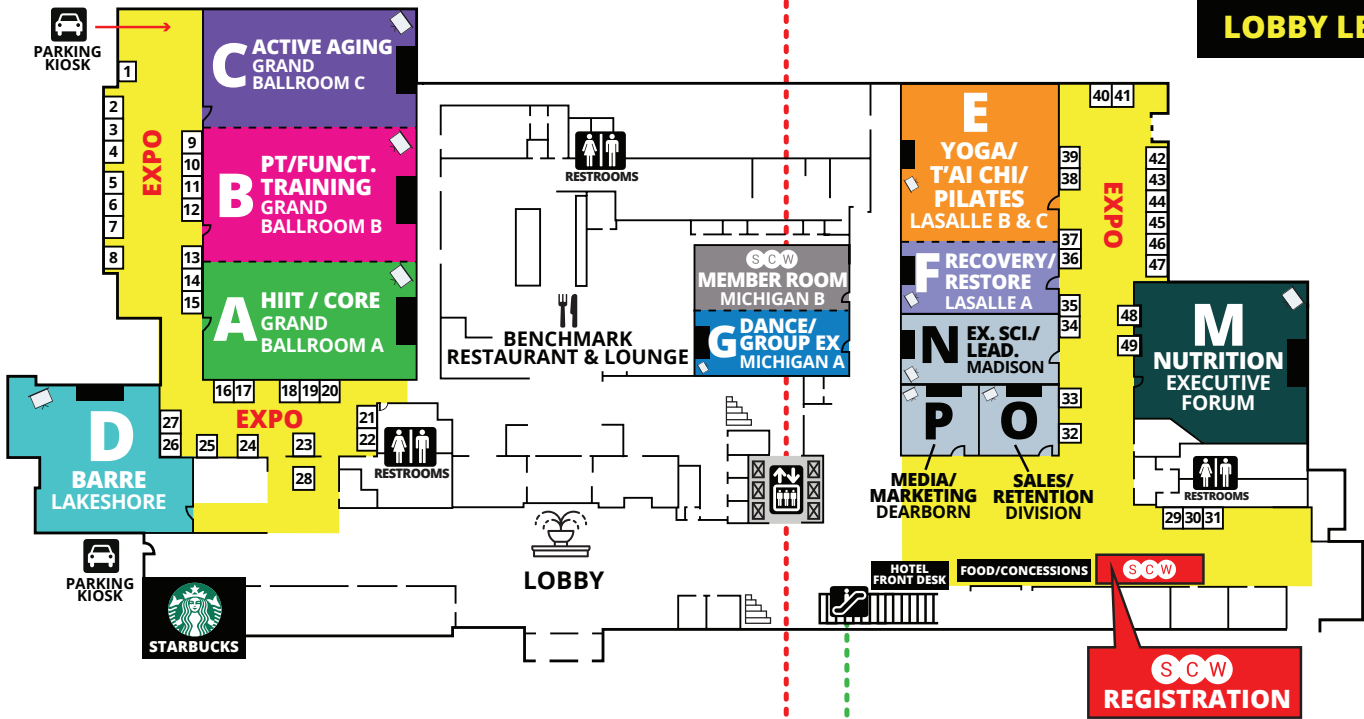

DC MANIA[®]

Fitness Pro Convention

KEY

- ELEVATOR
- RESTROOMS
- FOOD

OUTLINES, EVALS & CECS

scwfit.com/DC20

CALIFORNIA MANIA

Fitness Pro
Convention

FRONT DESK

CONCIERGE

1	2	3	4	5	6	7	8
9	10	11	12	13	14	15	16
17	18	19	20	21	22	23	24
25	26	27	28	29	30	31	

CONVENTION CENTER

FLORIDA MANIA[®] Fitness Pro Convention

OUTLINES, EVALS & CECS

scwfit.com/FL20

KEY

LEVEL 2: BALLROOM LEVEL (B)

SCW REGISTRATION

LEVEL 1: LOBBY LEVEL (L)

MIDWEST MANIA[®] Fitness Pro Convention

KEY

- ELEVATOR
- ESCALATOR
- RESTROOMS
- FOOD

SECOND LEVEL

LOBBY LEVEL

LOWER LEVEL

OUTLINES, EVALS & CECS
scwfit.com/MW20

BOSTON MANIA[®] Fitness Pro Convention

OUTLINES, EVALS & CECS
scwfit.com/BN20

TO POOL, LOBBY →