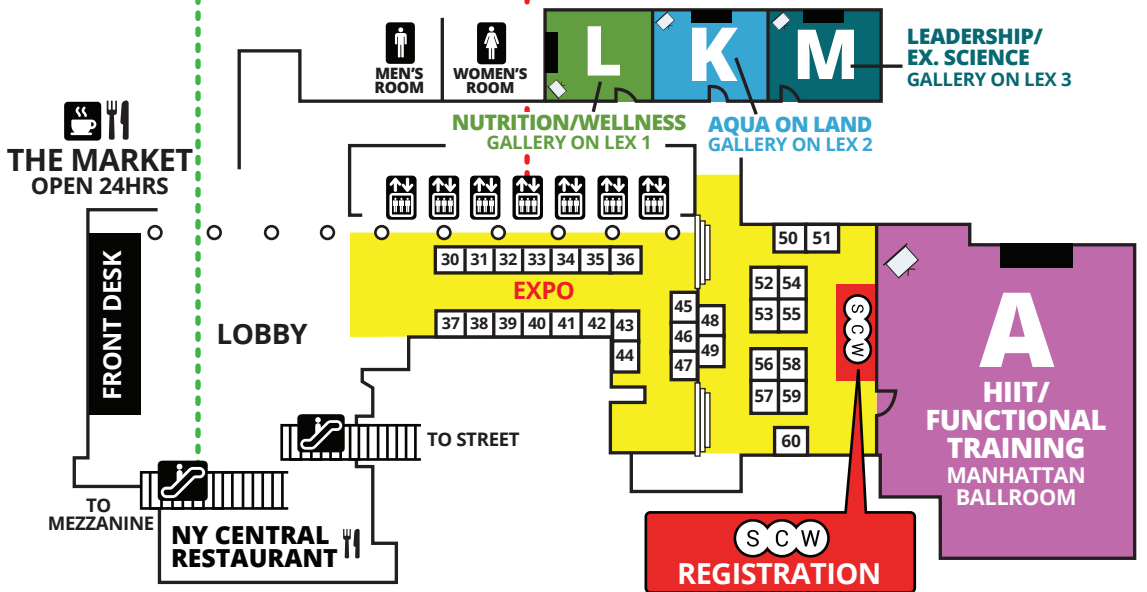

DC MANIA[®]

 **OUTLINES,
EVALS &
CECS**

www.scwfit.com/DC19

NEW YORK CITY MANIA[®]

SCW

CLUB INDUSTRY
BUSINESS SUMMIT

BALLROOM LEVEL (B)

CONFERENCE LEVEL (C)

MEZZANINE LEVEL (M)

LOBBY LEVEL (L)

KEY

- ELEVATOR
- ESCALATOR
- RESTROOMS
- FOOD

KEY

- ELEVATOR
- RESTROOMS
- FOOD

**ATRIUM LEVEL
(2ND FLOOR)**

SCW MEMBER ROOM

CLUB INDUSTRY BUSINESS SUMMIT

CONVENTION CENTER

FLORIDA MANIA[®]

CLUB INDUSTRY BUSINESS SUMMIT

MAIN BUILDING LOWER LEVEL

MAIN BUILDING UPPER LEVEL

KEY

LEVEL 3: TERRACE LEVEL (T)

TO HOTEL LOBBY ①

OUTLINES, EVALS & CÉCS
www.scwfit.com/PH19

KEY

- ELEVATOR
- ESCALATOR
- RESTROOMS

MIDWEST MANIA[®]

SCW

OUTLINES, EVALS & CECS

www.scwfit.com/MW19