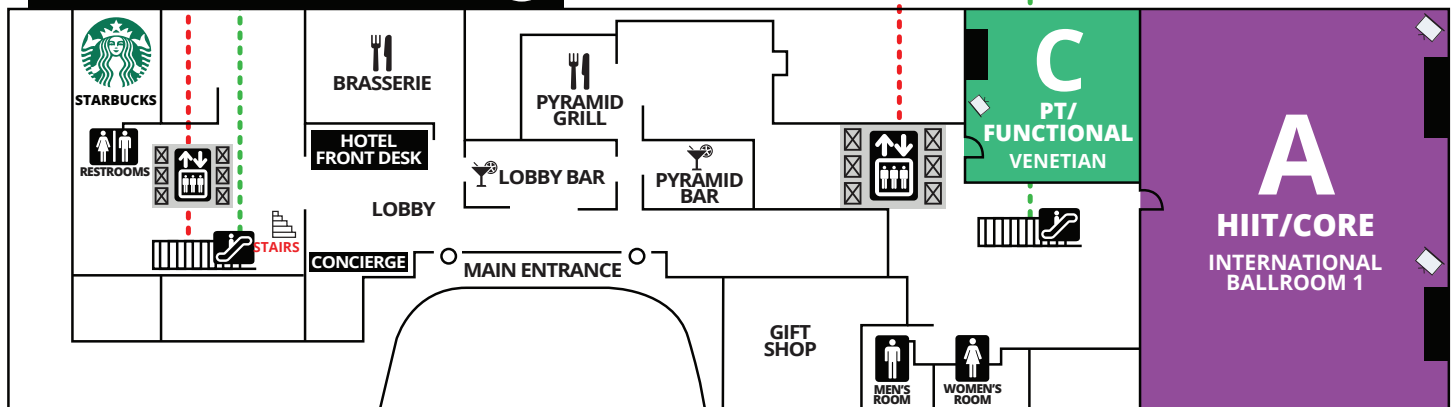

ATLANTA MANIA[®] Fitness Pro Convention

KEY

ELEVATOR STAIRS
RESTROOMS FOOD

OUTLINES, EVALS & CECS
scwfit.com/AT20

EXHIBITORS

X.....X

PARKING INFO

Hotel Guests: \$24 self-parking & \$42 valet with in/out privileges (charged to your hotel room each night).

Non-Hotel Guests: \$24 self-parking & \$42 valet parking with no in/out privileges. Validation at the SCW registration desk required.

Visit scwfit.com/atlanta/hotel for additional parking options.

LEVEL 3: TERRACE LEVEL (T)

LEVEL 2: BALLROOM LEVEL (B)

SCW REGISTRATION

LEVEL 1: LOBBY LEVEL (L)

MIDWEST MANIA[®] Fitness Pro Convention

KEY

- ELEVATOR
- ESCALATOR
- RESTROOMS
- FOOD

SECOND LEVEL

LOBBY LEVEL

LOWER LEVEL

OUTLINES, EVALS & CECS
scwfit.com/MW20

BOSTON MANIA[®] Fitness Pro Convention

OUTLINES, EVALS & CECS
scwfit.com/BN20

TO POOL, LOBBY →