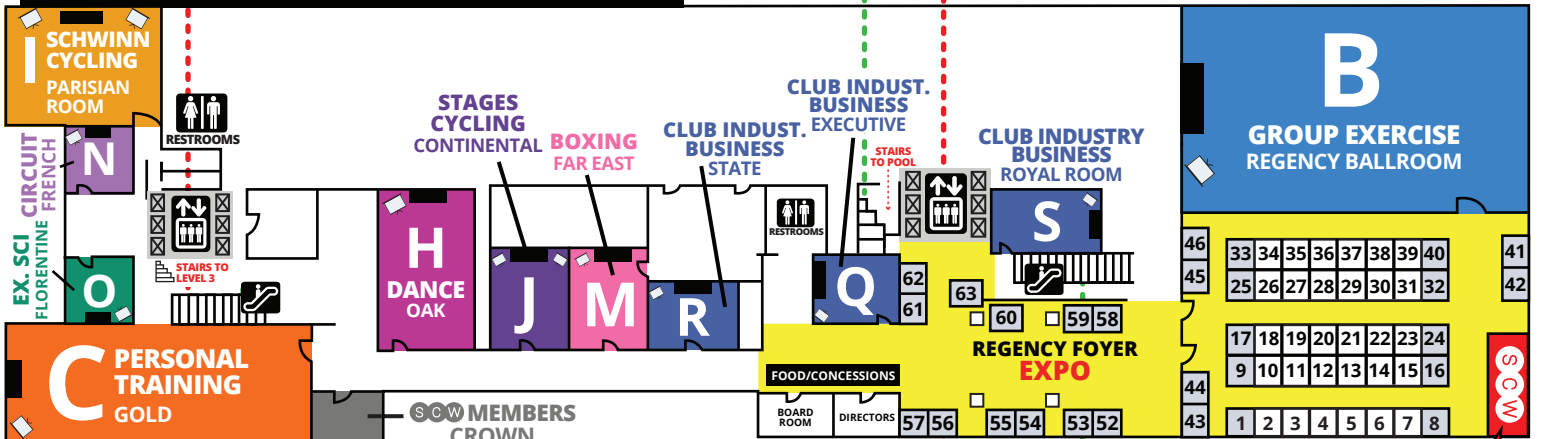

MEZZANINE LEVEL (M)

LOBBY LEVEL (L)

KEY

- ELEVATOR
- ESCALATOR
- RESTROOMS
- FOOD

KEY

- ELEVATOR
- RESTROOMS
- FOOD

**ATRIUM LEVEL
(2ND FLOOR)**

SCW MEMBER ROOM

CLUB INDUSTRY BUSINESS SUMMIT

CONVENTION CENTER

FLORIDA MANIA[®]

CLUB INDUSTRY BUSINESS SUMMIT

MAIN BUILDING LOWER LEVEL

MAIN BUILDING UPPER LEVEL

KEY

LEVEL 3: TERRACE LEVEL (T)

LEVEL 2: BALLROOM LEVEL (B)

SCW REGISTRATION

LEVEL 1: LOBBY LEVEL (L)

5TH FLOOR ⑤

3RD FLOOR ③

2ND FLOOR MEZZANINE ②M

PHILADELPHIA MANIA[®]
SCW
CLUB INDUSTRY BUSINESS SUMMIT

2ND FLOOR ②

TO HOTEL LOBBY ①

OUTLINES, EVALS & CÉCS
www.scwfit.com/PH19

KEY

- ELEVATOR
- ESCALATOR
- RESTROOMS

MIDWEST MANIA[®]

SCW

OUTLINES, EVALS & CECS

www.scwfit.com/MW19