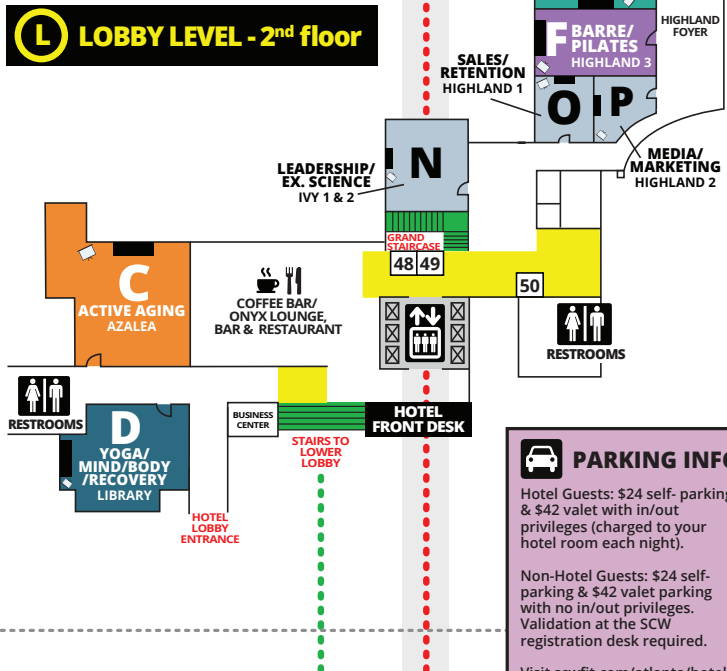

FRONT DESK

CONCIERGE

1	2	3	4	5	6	7	8
9	10	11	12	13	14	15	16
17	18	19	20	21	22	23	24
25	26	27	28	29	30	31	

CONVENTION CENTER

FLORIDA MANIA[®] Fitness Pro Convention

OUTLINES, EVALS & CECS

scwfit.com/FL20

KEY

ATLANTA MANIA[®] Fitness Pro Convention

KEY

ELEVATOR STAIRS
RESTROOMS FOOD

OUTLINES, EVALS & CECS
scwfit.com/AT20

EXHIBITORS

X.....X

PARKING INFO

Hotel Guests: \$24 self-parking & \$42 valet with in/out privileges (charged to your hotel room each night).

Non-Hotel Guests: \$24 self-parking & \$42 valet parking with no in/out privileges. Validation at the SCW registration desk required.

Visit scwfit.com/atlanta/hotel for additional parking options.

LEVEL 3: TERRACE LEVEL (T)

LEVEL 2: BALLROOM LEVEL (B)

SCW REGISTRATION

LEVEL 1: LOBBY LEVEL (L)

MIDWEST MANIA[®] Fitness Pro Convention

KEY

- ELEVATOR
- ESCALATOR
- RESTROOMS
- FOOD

SECOND LEVEL

LOBBY LEVEL