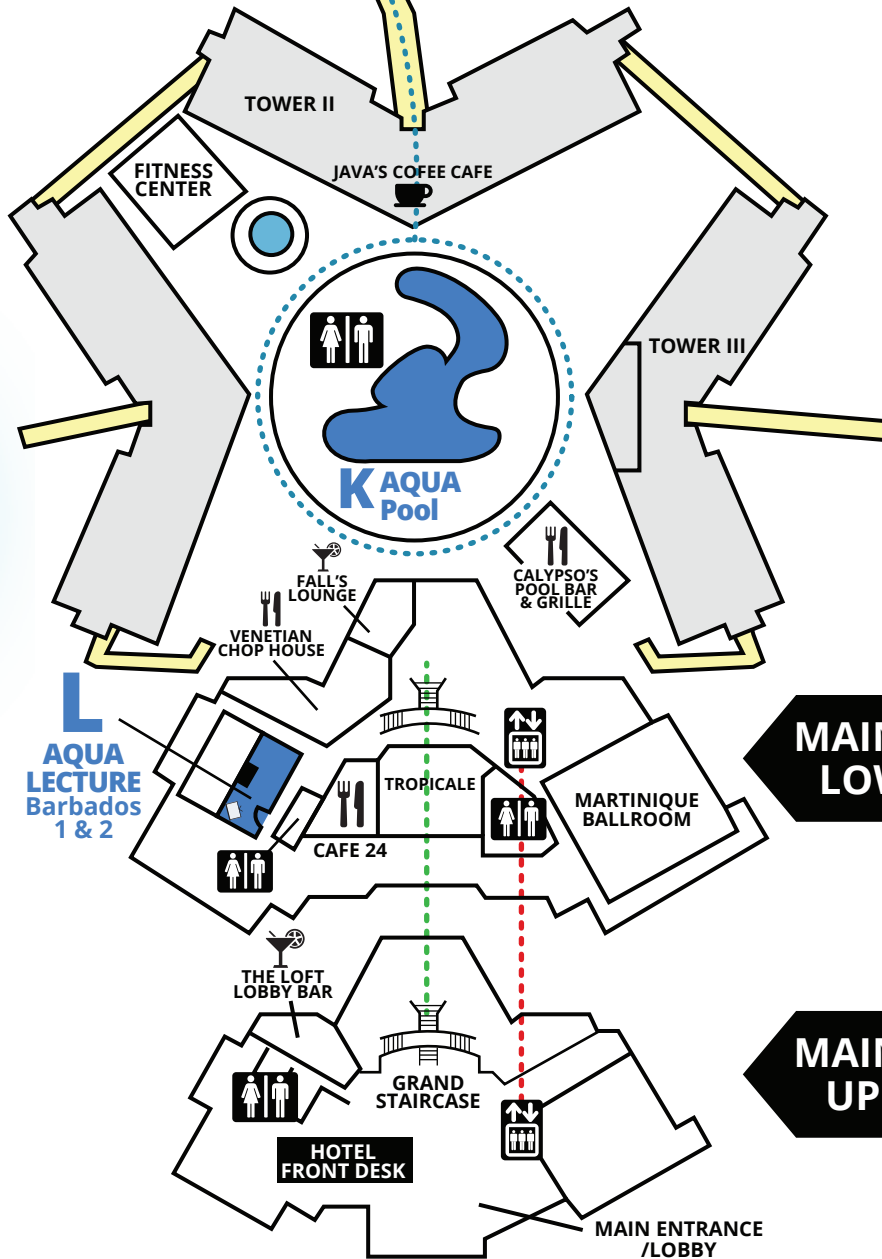

OUTLINES, EVALS & CÉCS

www.scwfit.com/CA19

POOL AREAS

K AQUA ACTIVITY POOL

F MIND/BODY /RECOVERY POOLSIDE PAVILION

CALIFORNIA MANIA[®]

SCW

**LOBBY LEVEL
(1ST FLOOR)**

CLUB INDUSTRY BUSINESS SUMMIT

CONVENTION CENTER

FLORIDA MANIA[®]

CLUB INDUSTRY BUSINESS SUMMIT

MAIN BUILDING LOWER LEVEL

MAIN BUILDING UPPER LEVEL

KEY

LEVEL 3: TERRACE LEVEL (T)

LEVEL 2: BALLROOM LEVEL (B)

SCW REGISTRATION

LEVEL 1: LOBBY LEVEL (L)

5TH FLOOR ⑤

3RD FLOOR ③

2ND FLOOR MEZZANINE ②M

PHILADELPHIA MANIA[®]
SCW
CLUB INDUSTRY BUSINESS SUMMIT

2ND FLOOR ②

TO HOTEL LOBBY ①

OUTLINES, EVALS & CÉCS
www.scwfit.com/PH19

KEY

- ELEVATOR
- ESCALATOR
- RESTROOMS

MIDWEST MANIA[®]

SCW

OUTLINES, EVALS & CECS

www.scwfit.com/MW19