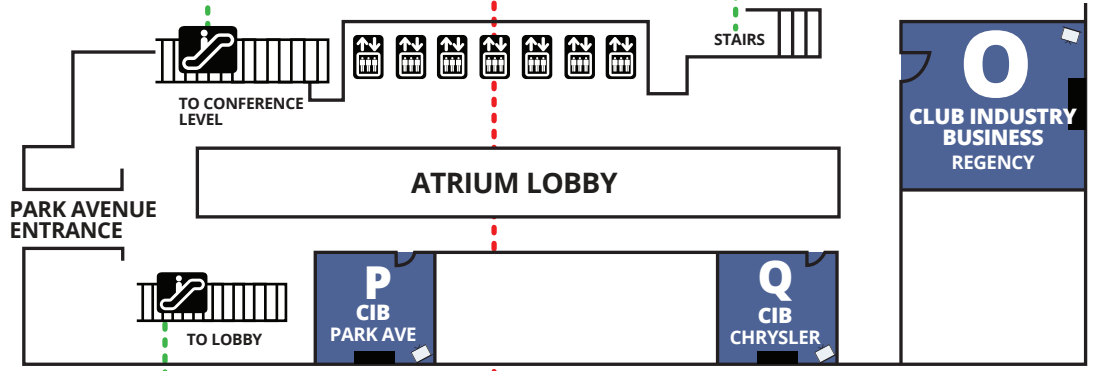

DC MANIA[®]

 **OUTLINES,
EVALS &
CECS**

www.scwfit.com/DC19

NEW YORK CITY MANIA[®]

SCW

CLUB INDUSTRY
BUSINESS SUMMIT

BALLROOM LEVEL (B)

CONFERENCE LEVEL (C)

MEZZANINE LEVEL (M)

LOBBY LEVEL (L)

KEY

- ELEVATOR
- ESCALATOR
- RESTROOMS
- FOOD

KEY

- ELEVATOR
- RESTROOMS
- FOOD

**ATRIUM LEVEL
(2ND FLOOR)**

SCW MEMBER ROOM

OUTLINES, EVALS & CÉCS

www.scwfit.com/CA19

POOL AREAS

K AQUA ACTIVITY POOL

F MIND/BODY /RECOVERY POOLSIDE PAVILION

CALIFORNIA MANIA[®]

SCW

**LOBBY LEVEL
(1ST FLOOR)**

CLUB INDUSTRY BUSINESS SUMMIT

CONVENTION CENTER

FLORIDA MANIA[®]

CLUB INDUSTRY BUSINESS SUMMIT

MAIN BUILDING LOWER LEVEL

MAIN BUILDING UPPER LEVEL

KEY

LEVEL 3: TERRACE LEVEL (T)