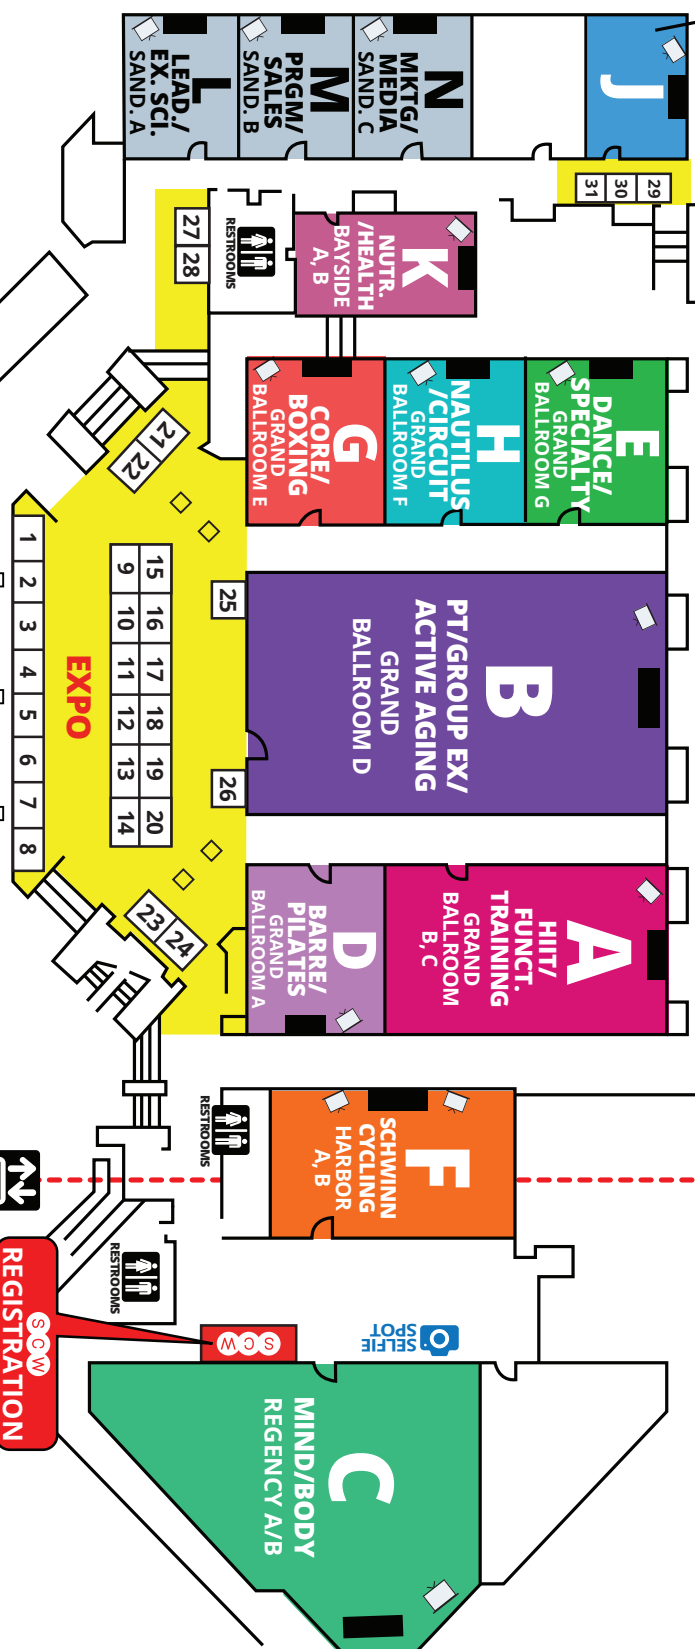

DC MANIA[®]

Fitness Pro Convention

KEY

- ELEVATOR
- RESTROOMS
- FOOD

OUTLINES, EVALS & CECS

scwfit.com/DC20

CALIFORNIA MANIA

Fitness Pro
Convention

**OUTLINES,
EVALS & CECS**

scwfit.com/CA20

POOL AREAS

LOBBY LEVEL (1ST FLOOR)

SCW
MEMBER ROOM:
Boardroom II
Atrium Level

PARKING
Self Parking is \$10
with validation. Valet
parking \$35.

KEY

- RESTROOMS
- ELEVATOR
- FOOD

FRONT DESK

CONCIERGE

1	2	3	4	5	6	7	8
9	10	11	12	13	14	15	16
17	18	19	20	21	22	23	24
25	26	27	28	29	30	31	

CONVENTION CENTER

FLORIDA MANIA[®] Fitness Pro Convention

OUTLINES, EVALS & CECS

scwfit.com/FL20

KEY

ATLANTA MANIA[®] Fitness Pro Convention

KEY

ELEVATOR STAIRS
RESTROOMS FOOD

OUTLINES, EVALS & CECS
scwfit.com/AT20

EXHIBITORS

X.....X

PARKING INFO

Hotel Guests: \$24 self-parking & \$42 valet with in/out privileges (charged to your hotel room each night).