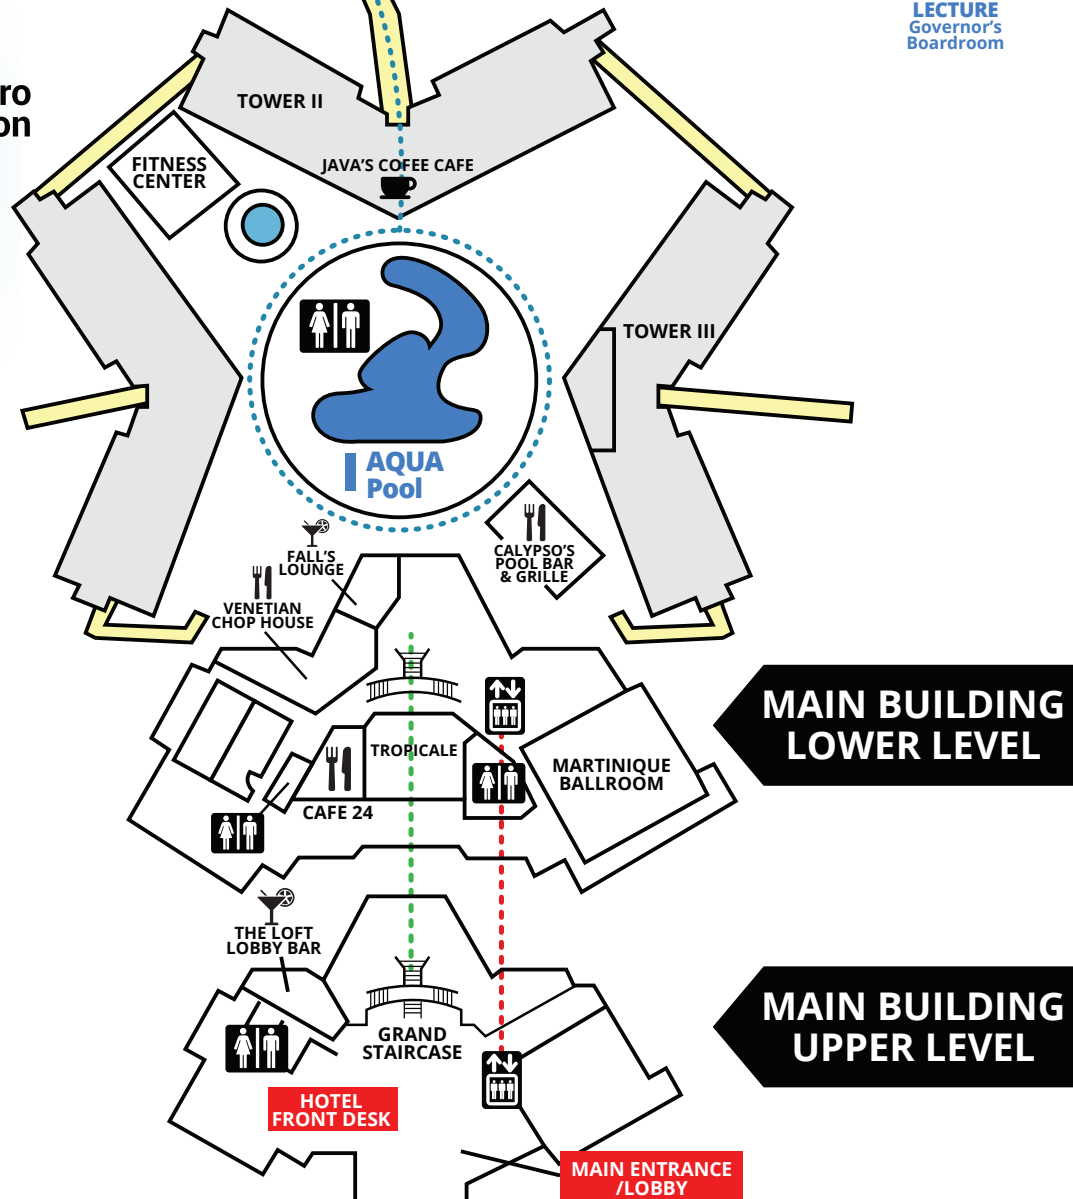

**OUTLINES,
EVALS & CECS**

scwfit.com/CA20

POOL AREAS

LOBBY LEVEL (1ST FLOOR)

SCW
MEMBER ROOM:
Boardroom II
Atrium Level

PARKING
Self Parking is \$10
with validation. Valet
parking \$35.

KEY

- RESTROOMS
- ELEVATOR
- FOOD

FRONT DESK

CONCIERGE

1	2	3	4	5	6	7	8
9	10	11	12	13	14	15	16
17	18	19	20	21	22	23	24
25	26	27	28	29	30	31	

CONVENTION CENTER

FLORIDA MANIA[®] Fitness Pro Convention

OUTLINES, EVALS & CECS

scwfit.com/FL20

KEY

ATLANTA MANIA[®] Fitness Pro Convention

KEY

ELEVATOR STAIRS
RESTROOMS FOOD

OUTLINES, EVALS & CECS
scwfit.com/AT20

EXHIBITORS

X.....X

PARKING INFO

Hotel Guests: \$24 self-parking & \$42 valet with in/out privileges (charged to your hotel room each night).

LEVEL 2: BALLROOM LEVEL (B)

SCW REGISTRATION

LEVEL 1: LOBBY LEVEL (L)

MIDWEST MANIA[®] Fitness Pro Convention

KEY

- ELEVATOR
- ESCALATOR
- RESTROOMS
- FOOD

SECOND LEVEL

LOBBY LEVEL