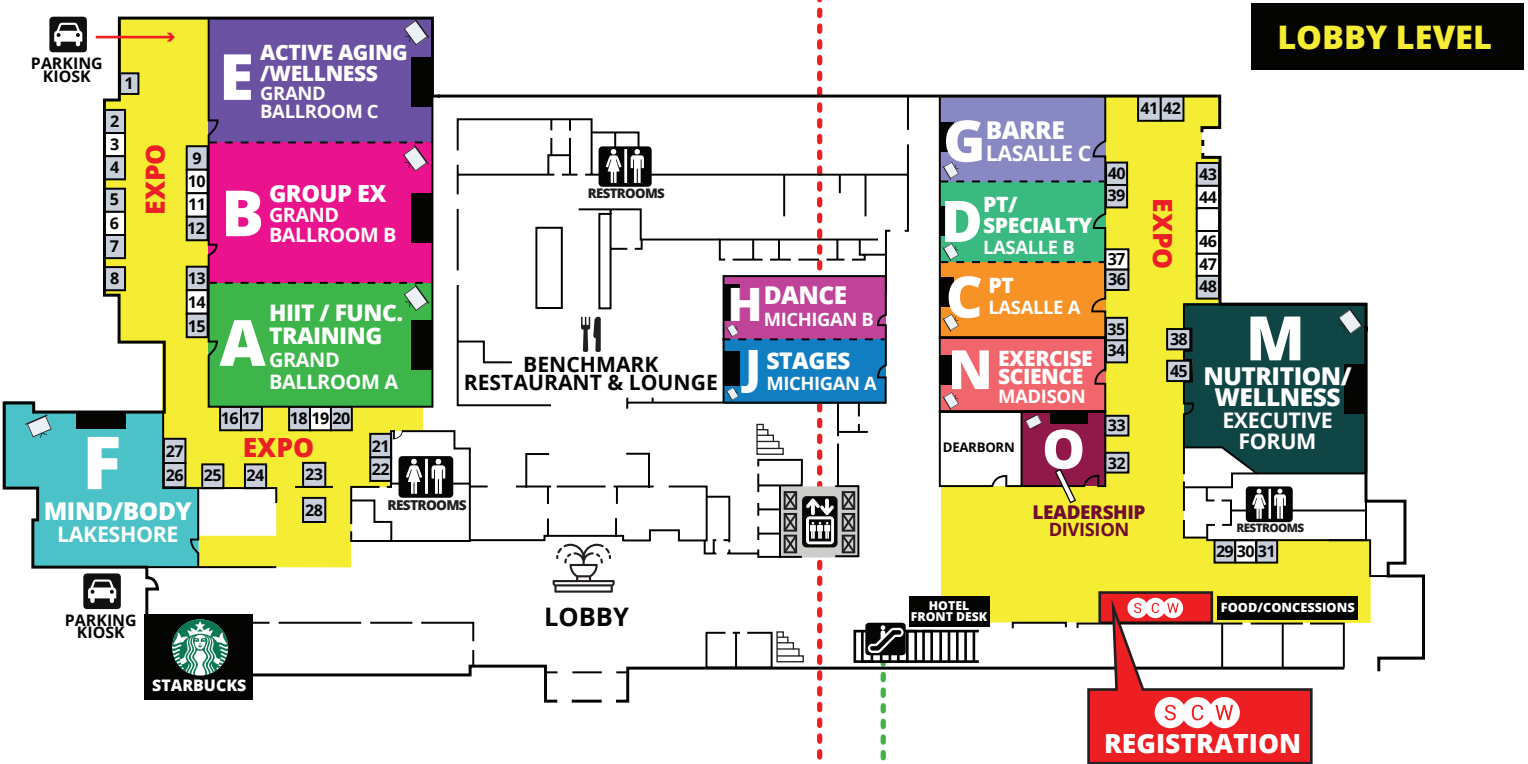

CLUB INDUSTRY BUSINESS SUMMIT

CONVENTION CENTER

FLORIDA MANIA[®]

CLUB INDUSTRY BUSINESS SUMMIT

MAIN BUILDING LOWER LEVEL

MAIN BUILDING UPPER LEVEL

KEY

LEVEL 3: TERRACE LEVEL (T)

LEVEL 2: BALLROOM LEVEL (B)

SCW REGISTRATION

LEVEL 1: LOBBY LEVEL (L)

5TH FLOOR ⑤

3RD FLOOR ③

2ND FLOOR MEZZANINE ②M

PHILADELPHIA MANIA[®]
SCW
CLUB INDUSTRY BUSINESS SUMMIT

2ND FLOOR ②

TO HOTEL LOBBY ①

OUTLINES, EVALS & CÉCS
www.scwfit.com/PH19

KEY

- ELEVATOR
- ESCALATOR
- RESTROOMS

MIDWEST MANIA[®]

SCW

OUTLINES, EVALS & CECS

www.scwfit.com/MW19

KEY

- ELEVATOR
- ESCALATOR
- RESTROOMS
- FOOD

BOSTON MANIA[®]

SCW

CLUB INDUSTRY BUSINESS SUMMIT

 **OUTLINES, EVALS & CECS**
www.scwfit.com/BN19