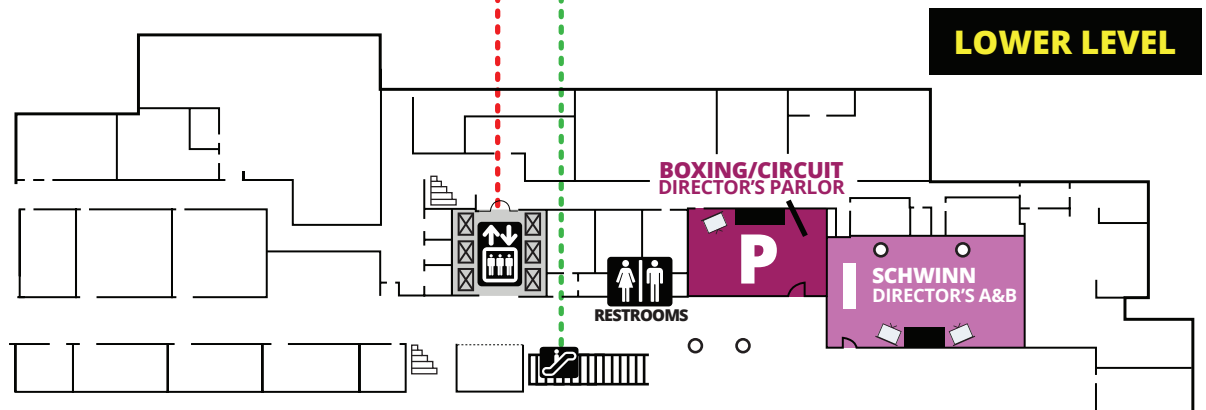

LEVEL 2: BALLROOM LEVEL (B)

SCW REGISTRATION

LEVEL 1: LOBBY LEVEL (L)

5TH FLOOR ⑤

3RD FLOOR ③

2ND FLOOR MEZZANINE ②M

PHILADELPHIA MANIA[®]
SCW
CLUB INDUSTRY BUSINESS SUMMIT

2ND FLOOR ②

TO HOTEL LOBBY ①

OUTLINES, EVALS & CÉCS
www.scwfit.com/PH19

KEY

- ELEVATOR
- ESCALATOR
- RESTROOMS

MIDWEST MANIA[®]

SCW

OUTLINES, EVALS & CECS

www.scwfit.com/MW19

KEY

- ELEVATOR
- ESCALATOR
- RESTROOMS
- FOOD

BOSTON MANIA[®]

SCW

CLUB INDUSTRY BUSINESS SUMMIT

 **OUTLINES, EVALS & CECS**
www.scwfit.com/BN19