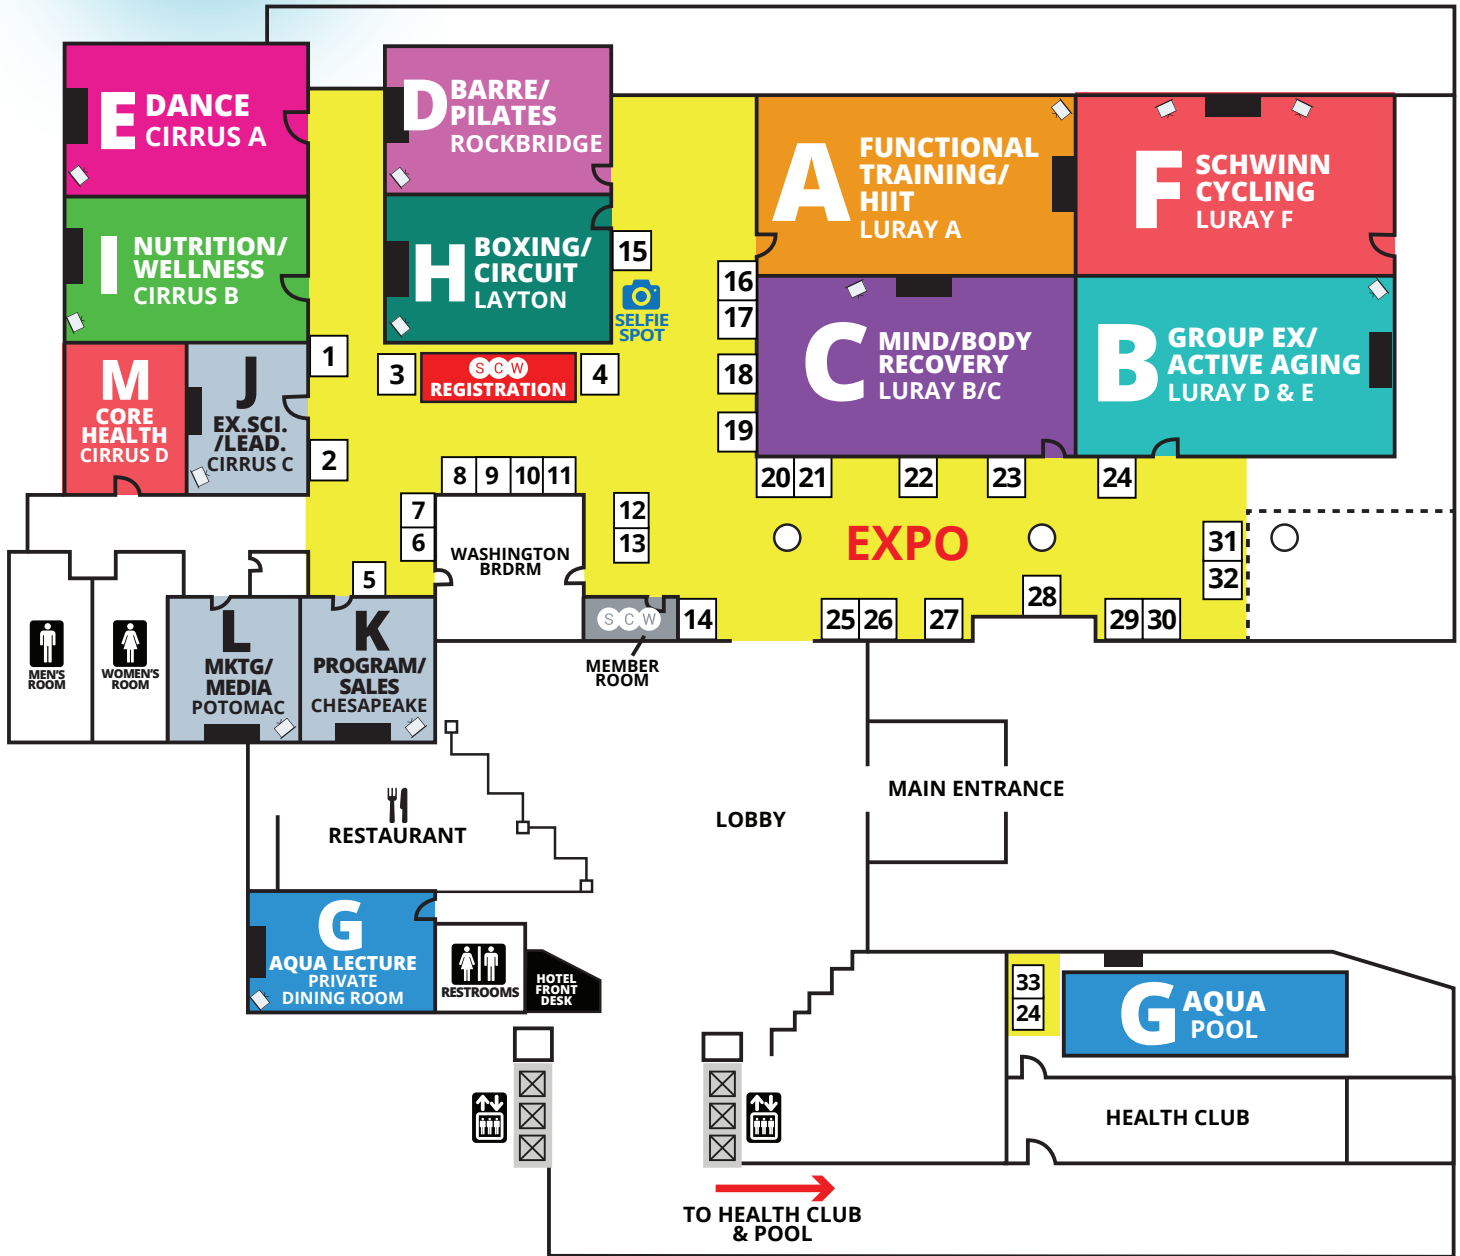

DC MANIA[®]

Fitness Pro Convention

KEY

- ELEVATOR
- RESTROOMS
- FOOD

OUTLINES, EVALS & CECS

scwfit.com/DC20

CALIFORNIA MANIA

Fitness Pro
Convention

**OUTLINES,
EVALS & CECS**

scwfit.com/CA20

POOL AREAS

LOBBY LEVEL (1ST FLOOR)

SCW
MEMBER ROOM:
Boardroom II
Atrium Level

PARKING
Self Parking is \$10
with validation. Valet
parking \$35.

KEY

- RESTROOMS
- ELEVATOR
- FOOD

FRONT DESK

CONCIERGE

1	2	3	4	5	6	7	8
9	10	11	12	13	14	15	16
17	18	19	20	21	22	23	24
25	26	27	28	29	30	31	

CONVENTION CENTER

FLORIDA MANIA[®] Fitness Pro Convention

OUTLINES, EVALS & CECS

scwfit.com/FL20

KEY

ATLANTA MANIA[®] Fitness Pro Convention

KEY

ELEVATOR STAIRS
RESTROOMS FOOD

OUTLINES, EVALS & CECS
scwfit.com/AT20

EXHIBITORS

X.....X

PARKING INFO

Hotel Guests: \$24 self-parking & \$42 valet with in/out privileges (charged to your hotel room each night).