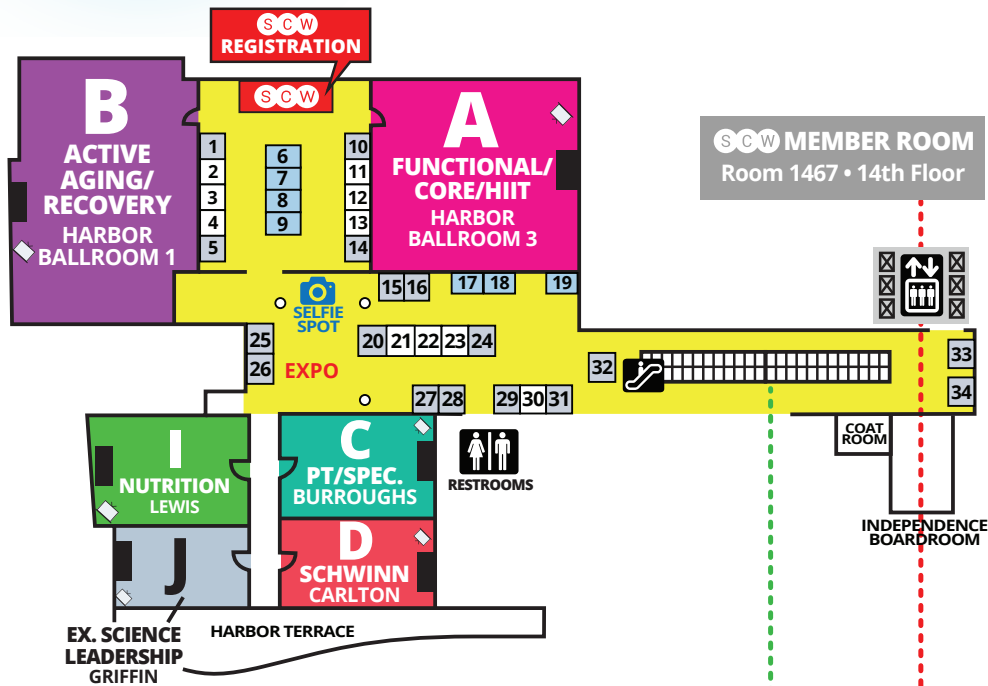

DC MANIA[®]

Fitness Pro Convention

KEY

- ELEVATOR
- RESTROOMS
- FOOD

OUTLINES, EVALS & CECS

scwfit.com/DC20

CALIFORNIA MANIA

Fitness Pro
Convention

FRONT DESK

CONCIERGE

1	2	3	4	5	6	7	8
9	10	11	12	13	14	15	16
17	18	19	20	21	22	23	24
25	26	27	28	29	30	31	

CONVENTION CENTER

FLORIDA MANIA[®] Fitness Pro Convention

OUTLINES, EVALS & CECS

scwfit.com/FL20

KEY

LEVEL 2: BALLROOM LEVEL (B)

SCW REGISTRATION

LEVEL 1: LOBBY LEVEL (L)

MIDWEST MANIA[®] Fitness Pro Convention

KEY

- ELEVATOR
- ESCALATOR
- RESTROOMS
- FOOD

SECOND LEVEL

LOBBY LEVEL

LOWER LEVEL

OUTLINES, EVALS & CECS
scwfit.com/MW20

BOSTON MANIA[®] Fitness Pro Convention

OUTLINES, EVALS & CECS
scwfit.com/BN20

TO POOL, LOBBY →