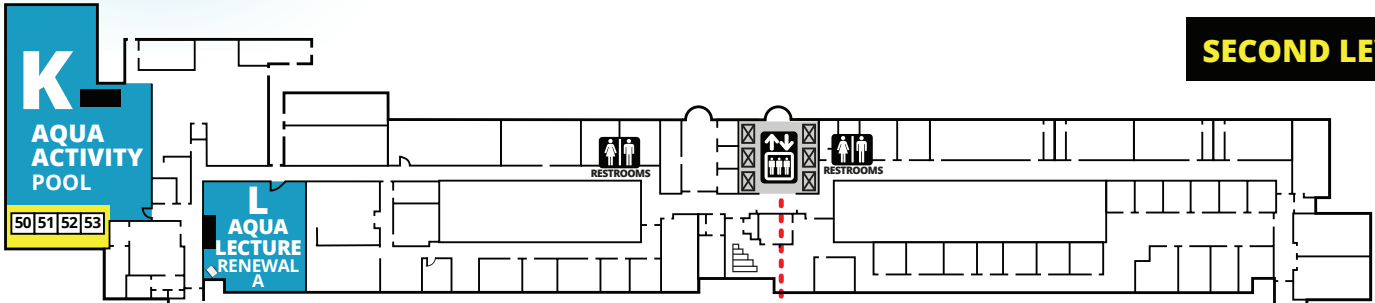

LEVEL 2: BALLROOM LEVEL (B)

SCW REGISTRATION

LEVEL 1: LOBBY LEVEL (L)

MIDWEST MANIA[®] Fitness Pro Convention

KEY

- ELEVATOR
- ESCALATOR
- RESTROOMS
- FOOD

SECOND LEVEL

LOBBY LEVEL

LOWER LEVEL

OUTLINES, EVALS & CECS
scwfit.com/MW20

BOSTON MANIA[®] Fitness Pro Convention

OUTLINES, EVALS & CECS
scwfit.com/BN20

TO POOL, LOBBY →