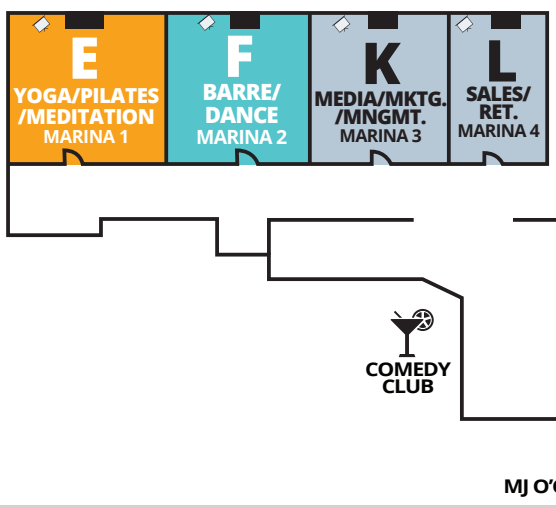

DC MANIA[®]

Fitness Pro Convention

KEY

- ELEVATOR
- RESTROOMS
- FOOD

OUTLINES, EVALS & CECS

scwfit.com/DC20

CALIFORNIA MANIA

Fitness Pro
Convention

FRONT DESK

CONCIERGE

1	2	3	4	5	6	7	8
9	10	11	12	13	14	15	16
17	18	19	20	21	22	23	24
25	26	27	28	29	30	31	

CONVENTION CENTER

FLORIDA MANIA[®] Fitness Pro Convention

OUTLINES, EVALS & CECS

scwfit.com/FL20

KEY

LEVEL 2: BALLROOM LEVEL (B)

SCW REGISTRATION

LEVEL 1: LOBBY LEVEL (L)

MIDWEST MANIA[®] Fitness Pro Convention

KEY

- ELEVATOR
- ESCALATOR
- RESTROOMS
- FOOD

SECOND LEVEL

LOBBY LEVEL

LOWER LEVEL

OUTLINES, EVALS & CECS
scwfit.com/MW20

BOSTON MANIA[®] Fitness Pro Convention

OUTLINES, EVALS & CECS
scwfit.com/BN20

TO POOL, LOBBY →