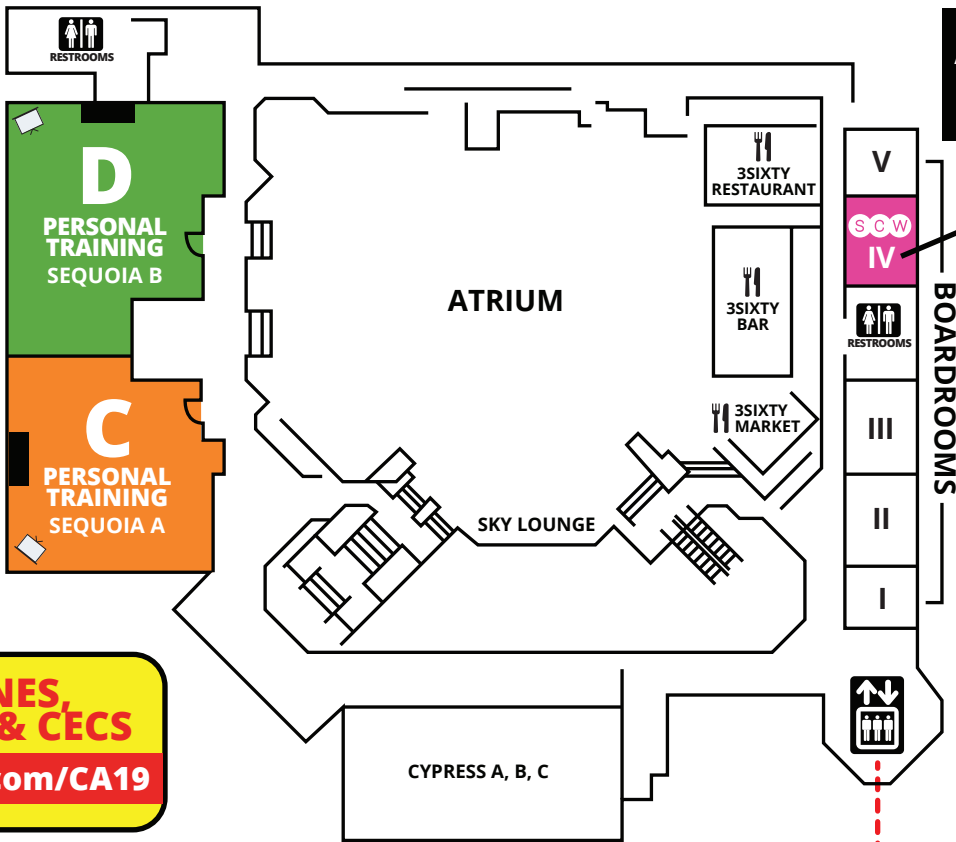

DC MANIA[®]

 **OUTLINES,
EVALS &
CECS**

www.scwfit.com/DC19

NEW YORK CITY MANIA[®]

SCW

CLUB INDUSTRY
BUSINESS SUMMIT

BALLROOM LEVEL (B)

CONFERENCE LEVEL (C)

MEZZANINE LEVEL (M)

LOBBY LEVEL (L)

KEY

- ELEVATOR
- ESCALATOR
- RESTROOMS
- FOOD

KEY

- ELEVATOR
- RESTROOMS
- FOOD

**ATRIUM LEVEL
(2ND FLOOR)**

SCW MEMBER ROOM

OUTLINES, EVALS & CÉCS

www.scwfit.com/CA19

POOL AREAS

K AQUA ACTIVITY POOL

F MIND/BODY /RECOVERY POOLSIDE PAVILION

CALIFORNIA MANIA[®]

SCW

**LOBBY LEVEL
(1ST FLOOR)**

CLUB INDUSTRY BUSINESS SUMMIT

CONVENTION CENTER

FLORIDA MANIA[®]

CLUB INDUSTRY BUSINESS SUMMIT

MAIN BUILDING LOWER LEVEL

MAIN BUILDING UPPER LEVEL

KEY

LEVEL 3: TERRACE LEVEL (T)