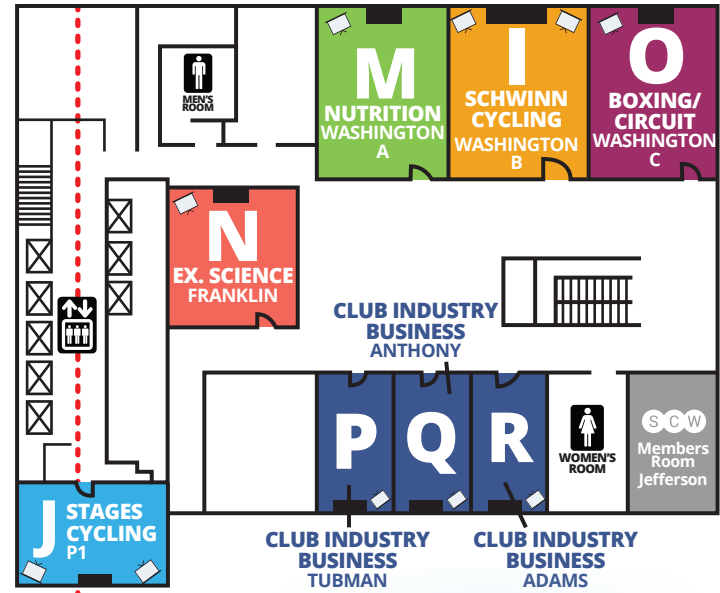

CLUB INDUSTRY BUSINESS SUMMIT

CONVENTION CENTER

FLORIDA MANIA[®]

CLUB INDUSTRY BUSINESS SUMMIT

MAIN BUILDING LOWER LEVEL

MAIN BUILDING UPPER LEVEL

KEY

LEVEL 3: TERRACE LEVEL (T)

LEVEL 2: BALLROOM LEVEL (B)

SCW REGISTRATION

LEVEL 1: LOBBY LEVEL (L)

5TH FLOOR ⑤

3RD FLOOR ③

2ND FLOOR MEZZANINE ②M

PHILADELPHIA MANIA[®]
SCW
CLUB INDUSTRY BUSINESS SUMMIT

2ND FLOOR ②

TO HOTEL LOBBY ①

OUTLINES, EVALS & CÉCS
www.scwfit.com/PH19

KEY

- ELEVATOR
- ESCALATOR
- RESTROOMS

MIDWEST MANIA[®]

SCW

OUTLINES, EVALS & CECS

www.scwfit.com/MW19

KEY

- ELEVATOR
- ESCALATOR
- RESTROOMS
- FOOD

BOSTON MANIA[®]

SCW

CLUB INDUSTRY BUSINESS SUMMIT

 **OUTLINES, EVALS & CECS**
www.scwfit.com/BN19