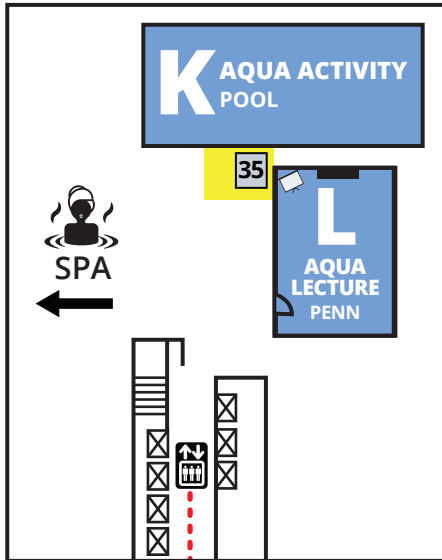

CLUB INDUSTRY BUSINESS SUMMIT

CONVENTION CENTER

FLORIDA MANIA[®]

CLUB INDUSTRY BUSINESS SUMMIT

MAIN BUILDING LOWER LEVEL

MAIN BUILDING UPPER LEVEL

KEY

LEVEL 3: TERRACE LEVEL (T)

LEVEL 2: BALLROOM LEVEL (B)

SCW REGISTRATION

LEVEL 1: LOBBY LEVEL (L)

5TH FLOOR ⑤

3RD FLOOR ③

2ND FLOOR MEZZANINE ②M

PHILADELPHIA MANIA[®]
SCW
CLUB INDUSTRY BUSINESS SUMMIT

2ND FLOOR ②

TO HOTEL LOBBY ①

OUTLINES, EVALS & CÉCS
www.scwfit.com/PH19

KEY

- ELEVATOR
- ESCALATOR
- RESTROOMS

MIDWEST MANIA[®]

SCW

OUTLINES, EVALS & CECS

www.scwfit.com/MW19

KEY

- ELEVATOR
- ESCALATOR
- RESTROOMS
- FOOD

BOSTON MANIA[®]

SCW

CLUB INDUSTRY BUSINESS SUMMIT

 **OUTLINES, EVALS & CECS**
www.scwfit.com/BN19