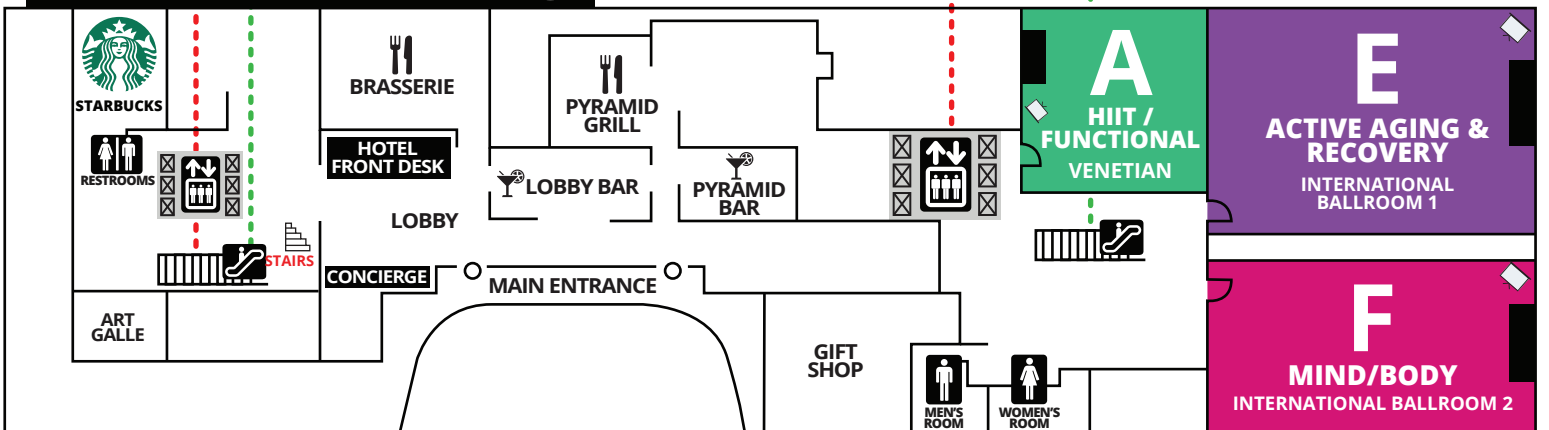

MEZZANINE LEVEL (M)

LOBBY LEVEL (L)

KEY

- ELEVATOR
- ESCALATOR
- RESTROOMS
- FOOD

KEY

- ELEVATOR
- RESTROOMS
- FOOD

**ATRIUM LEVEL
(2ND FLOOR)**

SCW MEMBER ROOM

CLUB INDUSTRY BUSINESS SUMMIT

CONVENTION CENTER

FLORIDA MANIA[®]

CLUB INDUSTRY BUSINESS SUMMIT

MAIN BUILDING LOWER LEVEL

MAIN BUILDING UPPER LEVEL

KEY

LEVEL 3: TERRACE LEVEL (T)

LEVEL 2: BALLROOM LEVEL (B)

SCW REGISTRATION

LEVEL 1: LOBBY LEVEL (L)

5TH FLOOR ⑤

3RD FLOOR ③

2ND FLOOR MEZZANINE ②M

PHILADELPHIA MANIA[®]
SCW
CLUB INDUSTRY BUSINESS SUMMIT

2ND FLOOR ②

TO HOTEL LOBBY ①

OUTLINES, EVALS & CÉCS
www.scwfit.com/PH19

KEY

- ELEVATOR
- ESCALATOR
- RESTROOMS

MIDWEST MANIA[®]

SCW

OUTLINES, EVALS & CECS

www.scwfit.com/MW19