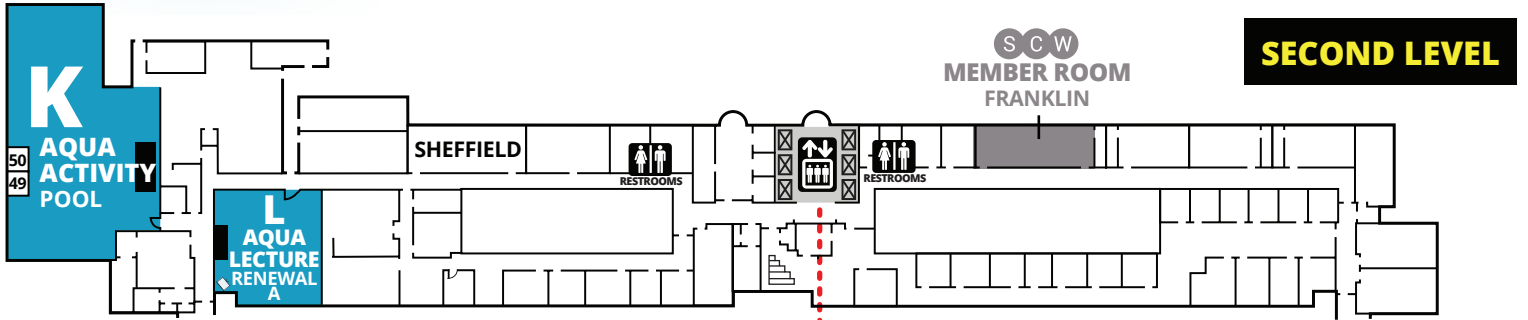

LEVEL 2: BALLROOM LEVEL (B)

SCW REGISTRATION

LEVEL 1: LOBBY LEVEL (L)

5TH FLOOR ⑤

3RD FLOOR ③

2ND FLOOR MEZZANINE ②M

PHILADELPHIA MANIA[®]
SCW
CLUB INDUSTRY BUSINESS SUMMIT

2ND FLOOR ②

TO HOTEL LOBBY ①

OUTLINES, EVALS & CÉCS
www.scwfit.com/PH19

KEY

- ELEVATOR
- ESCALATOR
- RESTROOMS

MIDWEST MANIA[®]

SCW

OUTLINES, EVALS & CECS

www.scwfit.com/MW19

KEY

- ELEVATOR
- ESCALATOR
- RESTROOMS
- FOOD

BOSTON MANIA[®]

SCW

CLUB INDUSTRY BUSINESS SUMMIT

 **OUTLINES, EVALS & CECS**
www.scwfit.com/BN19