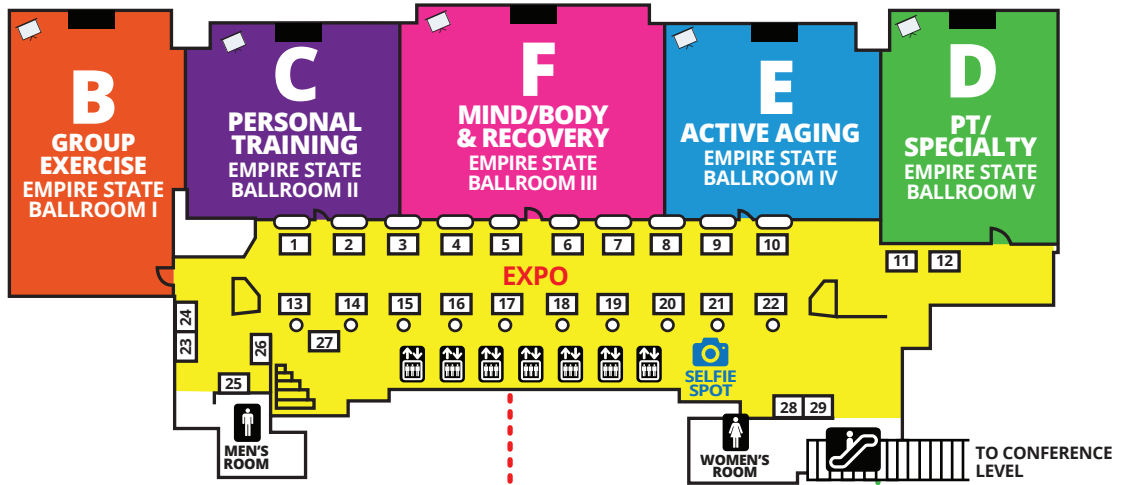

DC MANIA[®]

 **OUTLINES,
EVALS &
CECS**

www.scwfit.com/DC19

NEW YORK CITY MANIA[®]

SCW

CLUB INDUSTRY
BUSINESS SUMMIT

BALLROOM LEVEL (B)

CONFERENCE LEVEL (C)

MEZZANINE LEVEL (M)

LOBBY LEVEL (L)

KEY

- ELEVATOR
- ESCALATOR
- RESTROOMS
- FOOD

KEY

- ELEVATOR
- RESTROOMS
- FOOD

**ATRIUM LEVEL
(2ND FLOOR)**

SCW MEMBER ROOM

CLUB INDUSTRY BUSINESS SUMMIT

CONVENTION CENTER

FLORIDA MANIA[®]

CLUB INDUSTRY BUSINESS SUMMIT

MAIN BUILDING LOWER LEVEL

MAIN BUILDING UPPER LEVEL

KEY

LEVEL 3: TERRACE LEVEL (T)

LEVEL 2: BALLROOM LEVEL (B)

SCW REGISTRATION

LEVEL 1: LOBBY LEVEL (L)

5TH FLOOR ⑤

3RD FLOOR ③

2ND FLOOR MEZZANINE ②M

PHILADELPHIA MANIA[®]
SCW
CLUB INDUSTRY BUSINESS SUMMIT

2ND FLOOR ②