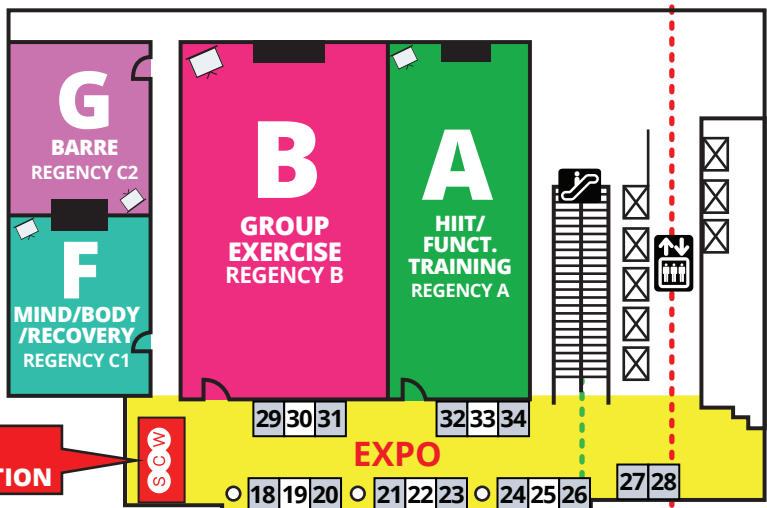

CLUB INDUSTRY BUSINESS SUMMIT

CONVENTION CENTER

FLORIDA MANIA[®]

CLUB INDUSTRY BUSINESS SUMMIT

MAIN BUILDING LOWER LEVEL

MAIN BUILDING UPPER LEVEL

KEY

LEVEL 3: TERRACE LEVEL (T)

LEVEL 2: BALLROOM LEVEL (B)

SCW REGISTRATION

LEVEL 1: LOBBY LEVEL (L)

5TH FLOOR ⑤

3RD FLOOR ③

2ND FLOOR MEZZANINE ②M

PHILADELPHIA MANIA[®]
SCW
CLUB INDUSTRY BUSINESS SUMMIT

2ND FLOOR ②

TO HOTEL LOBBY ①

OUTLINES, EVALS & CÉCS
www.scwfit.com/PH19

KEY

- ELEVATOR
- ESCALATOR
- RESTROOMS

MIDWEST MANIA[®]

SCW

OUTLINES, EVALS & CECS

www.scwfit.com/MW19

KEY

- ELEVATOR
- ESCALATOR
- RESTROOMS
- FOOD

BOSTON MANIA[®]

SCW

CLUB INDUSTRY BUSINESS SUMMIT

 **OUTLINES, EVALS & CECS**
www.scwfit.com/BN19