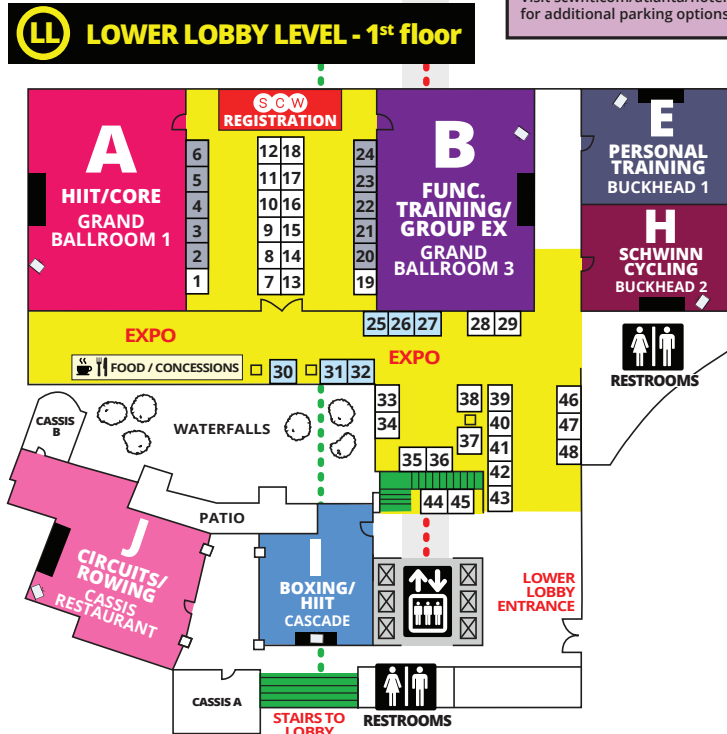

DC MANIA[®]

Fitness Pro Convention

KEY

- ELEVATOR
- RESTROOMS
- FOOD

OUTLINES, EVALS & CECS

scwfit.com/DC20

CALIFORNIA MANIA

Fitness Pro
Convention

FRONT DESK

CONCIERGE

1	2	3	4	5	6	7	8
9	10	11	12	13	14	15	16
17	18	19	20	21	22	23	24
25	26	27	28	29	30	31	

CONVENTION CENTER

FLORIDA MANIA[®] Fitness Pro Convention

OUTLINES, EVALS & CECS

scwfit.com/FL20

KEY

ATLANTA MANIA[®] Fitness Pro Convention

KEY

ELEVATOR STAIRS
RESTROOMS FOOD

OUTLINES, EVALS & CECS
scwfit.com/AT20

EXHIBITORS

X.....X

PARKING INFO

Hotel Guests: \$24 self-parking & \$42 valet with in/out privileges (charged to your hotel room each night).

LEVEL 2: BALLROOM LEVEL (B)

SCW REGISTRATION

LEVEL 1: LOBBY LEVEL (L)

MIDWEST MANIA[®] Fitness Pro Convention

KEY

- ELEVATOR
- ESCALATOR
- RESTROOMS
- FOOD

SECOND LEVEL

LOBBY LEVEL