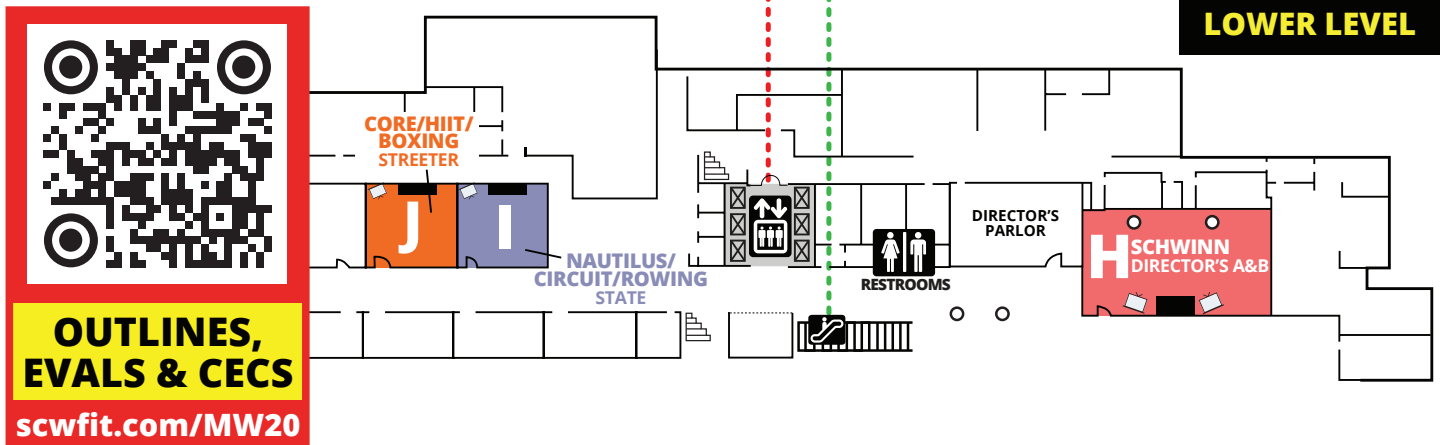

LEVEL 2: BALLROOM LEVEL (B)

SCW REGISTRATION

LEVEL 1: LOBBY LEVEL (L)

MIDWEST MANIA[®] Fitness Pro Convention

KEY

- ELEVATOR
- ESCALATOR
- RESTROOMS
- FOOD

SECOND LEVEL

LOBBY LEVEL

LOWER LEVEL

OUTLINES, EVALS & CECS
scwfit.com/MW20

BOSTON MANIA[®] Fitness Pro Convention

OUTLINES, EVALS & CECS
scwfit.com/BN20

TO POOL, LOBBY →