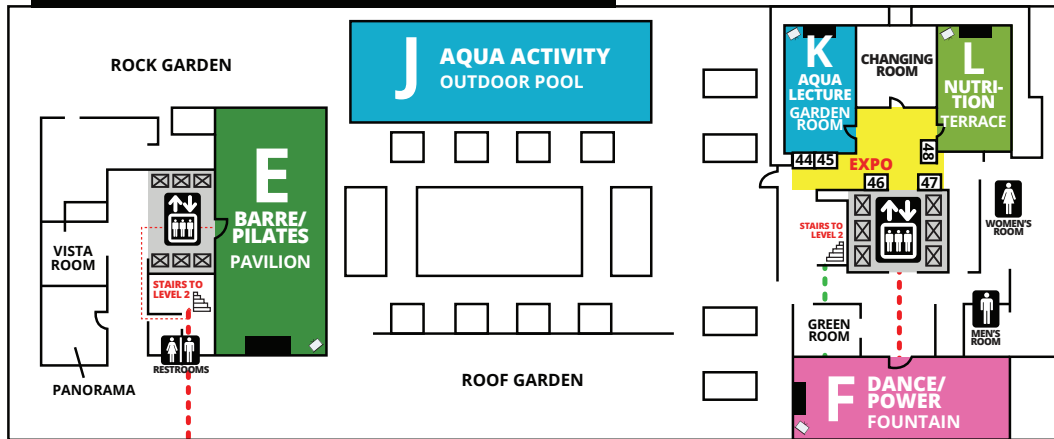

FRONT DESK

CONCIERGE

1	2	3	4	5	6	7	8
9	10	11	12	13	14	15	16
17	18	19	20	21	22	23	24
25	26	27	28	29	30	31	

CONVENTION CENTER

FLORIDA MANIA[®] Fitness Pro Convention

OUTLINES, EVALS & CECS

scwfit.com/FL20

KEY

ATLANTA MANIA[®] Fitness Pro Convention

KEY

ELEVATOR STAIRS
RESTROOMS FOOD

OUTLINES, EVALS & CECS
scwfit.com/AT20

EXHIBITORS

X.....X

PARKING INFO

Hotel Guests: \$24 self-parking & \$42 valet with in/out privileges (charged to your hotel room each night).

Non-Hotel Guests: \$24 self-parking & \$42 valet parking with no in/out privileges. Validation at the SCW registration desk required.

Visit scwfit.com/atlanta/hotel for additional parking options.

LEVEL 3: TERRACE LEVEL (T)

LEVEL 2: BALLROOM LEVEL (B)

SCW REGISTRATION

LEVEL 1: LOBBY LEVEL (L)

MIDWEST MANIA[®] Fitness Pro Convention

KEY

- ELEVATOR
- ESCALATOR
- RESTROOMS
- FOOD

SECOND LEVEL

LOBBY LEVEL