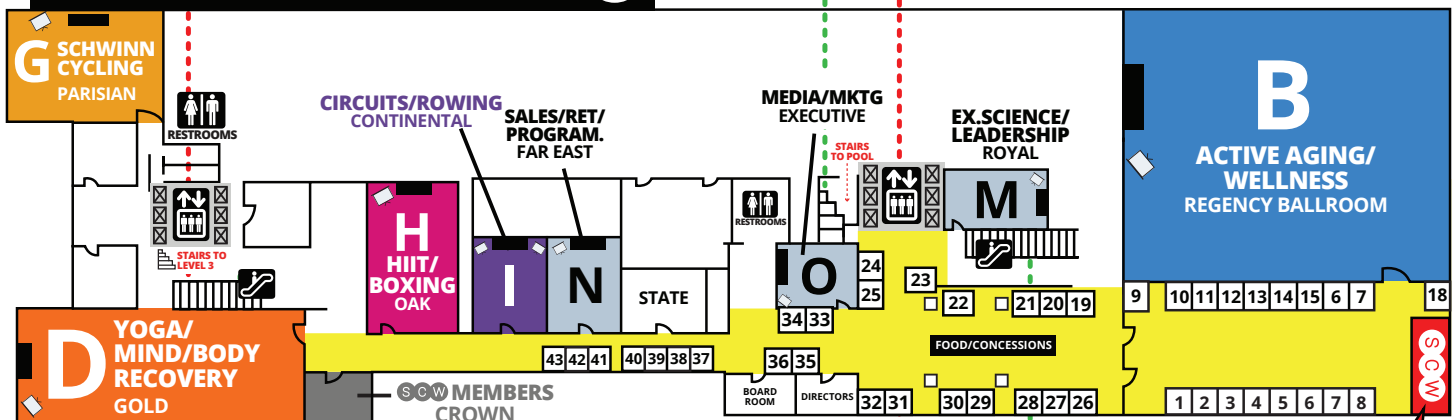

FRONT DESK

CONCIERGE

1	2	3	4	5	6	7	8
9	10	11	12	13	14	15	16
17	18	19	20	21	22	23	24
25	26	27	28	29	30	31	

CONVENTION CENTER

FLORIDA MANIA[®] Fitness Pro Convention

OUTLINES, EVALS & CECS

scwfit.com/FL20

KEY

ATLANTA MANIA[®] Fitness Pro Convention

KEY

ELEVATOR STAIRS
RESTROOMS FOOD

OUTLINES, EVALS & CECS
scwfit.com/AT20

EXHIBITORS

X.....X

PARKING INFO

Hotel Guests: \$24 self-parking & \$42 valet with in/out privileges (charged to your hotel room each night).

Non-Hotel Guests: \$24 self-parking & \$42 valet parking with no in/out privileges. Validation at the SCW registration desk required.

Visit scwfit.com/atlanta/hotel for additional parking options.

LEVEL 3: TERRACE LEVEL (T)

LEVEL 2: BALLROOM LEVEL (B)

SCW REGISTRATION

LEVEL 1: LOBBY LEVEL (L)

MIDWEST MANIA[®] Fitness Pro Convention

KEY

- ELEVATOR
- ESCALATOR
- RESTROOMS
- FOOD

SECOND LEVEL

LOBBY LEVEL