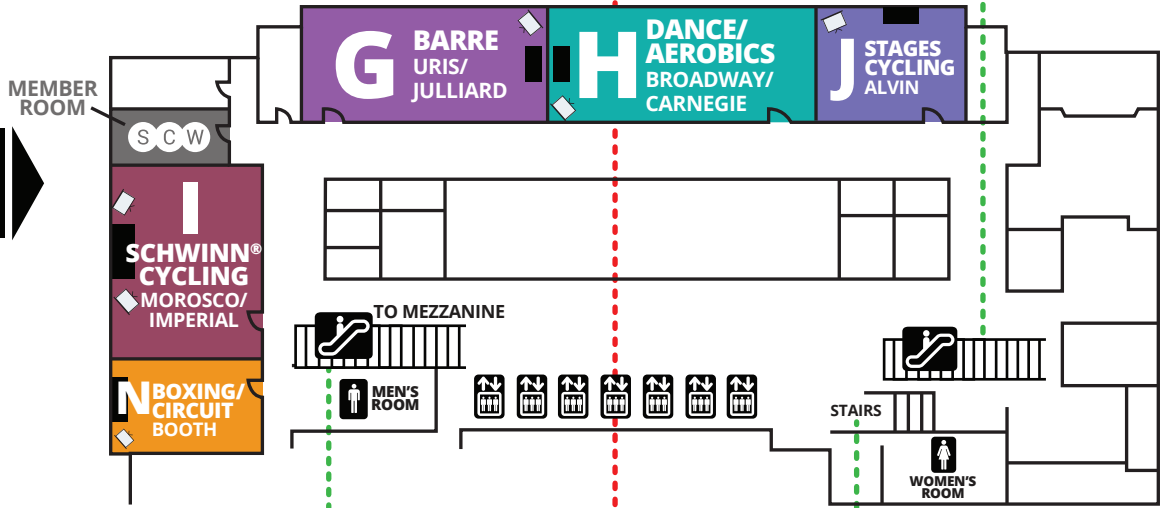

DC MANIA[®]

 **OUTLINES,
EVALS &
CECS**

www.scwfit.com/DC19

NEW YORK CITY MANIA[®]

SCW

CLUB INDUSTRY
BUSINESS SUMMIT

BALLROOM LEVEL (B)

CONFERENCE LEVEL (C)

MEZZANINE LEVEL (M)

LOBBY LEVEL (L)

KEY

- ELEVATOR
- ESCALATOR
- RESTROOMS
- FOOD

KEY

- ELEVATOR
- RESTROOMS
- FOOD

**ATRIUM LEVEL
(2ND FLOOR)**

SCW MEMBER ROOM

OUTLINES, EVALS & CÉCS

www.scwfit.com/CA19

POOL AREAS

K AQUA ACTIVITY POOL

F MIND/BODY /RECOVERY POOLSIDE PAVILION

CALIFORNIA MANIA[®]

SCW

**LOBBY LEVEL
(1ST FLOOR)**

CLUB INDUSTRY BUSINESS SUMMIT

CONVENTION CENTER

FLORIDA MANIA[®]

CLUB INDUSTRY BUSINESS SUMMIT

MAIN BUILDING LOWER LEVEL

MAIN BUILDING UPPER LEVEL

KEY

LEVEL 3: TERRACE LEVEL (T)