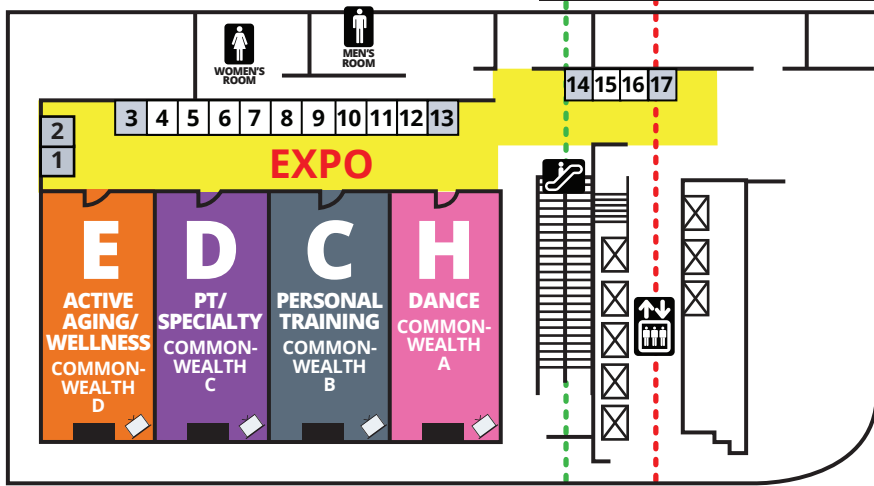

CLUB INDUSTRY BUSINESS SUMMIT

CONVENTION CENTER

FLORIDA MANIA[®]

CLUB INDUSTRY BUSINESS SUMMIT

MAIN BUILDING LOWER LEVEL

MAIN BUILDING UPPER LEVEL

KEY

LEVEL 3: TERRACE LEVEL (T)

LEVEL 2: BALLROOM LEVEL (B)

SCW REGISTRATION

LEVEL 1: LOBBY LEVEL (L)

5TH FLOOR ⑤

3RD FLOOR ③

2ND FLOOR MEZZANINE ②M

PHILADELPHIA MANIA[®]
SCW
CLUB INDUSTRY BUSINESS SUMMIT

2ND FLOOR ②

TO HOTEL LOBBY ①

OUTLINES, EVALS & CÉCS
www.scwfit.com/PH19

KEY

- ELEVATOR
- ESCALATOR
- RESTROOMS

MIDWEST MANIA[®]

SCW

OUTLINES, EVALS & CECS

www.scwfit.com/MW19

KEY

- ELEVATOR
- ESCALATOR
- RESTROOMS
- FOOD

BOSTON MANIA[®]

SCW

CLUB INDUSTRY BUSINESS SUMMIT

 **OUTLINES, EVALS & CECS**
www.scwfit.com/BN19