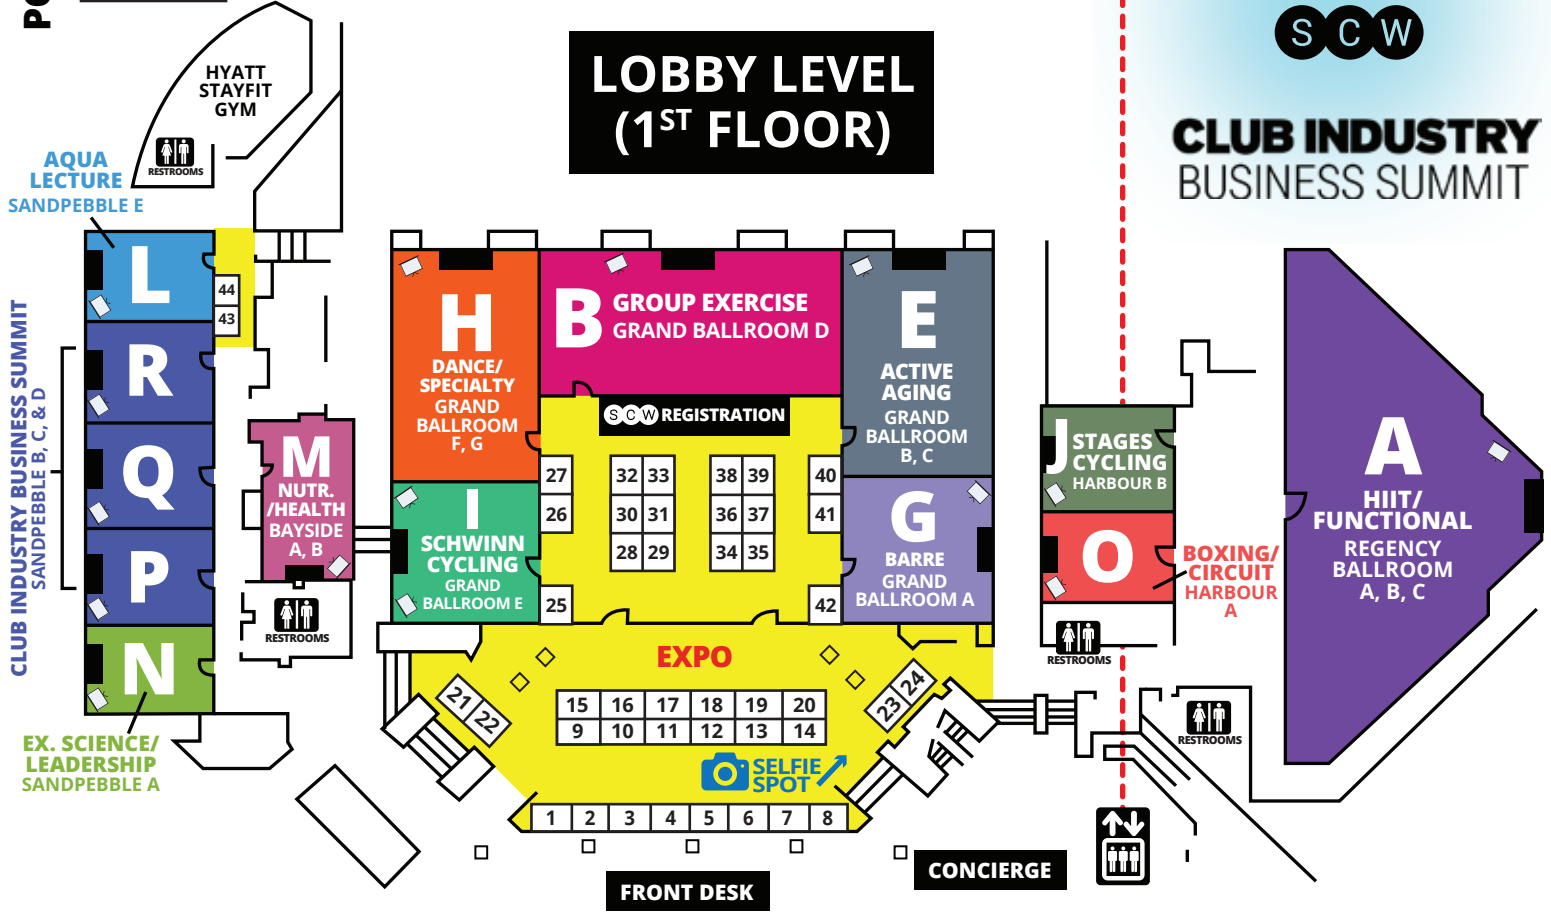

MEZZANINE LEVEL (M)

LOBBY LEVEL (L)

KEY

- ELEVATOR
- ESCALATOR
- RESTROOMS
- FOOD

KEY

- ELEVATOR
- RESTROOMS
- FOOD

**ATRIUM LEVEL
(2ND FLOOR)**

SCW MEMBER ROOM

OUTLINES, EVALS & CÉCS

www.scwfit.com/CA19

POOL AREAS

K AQUA ACTIVITY POOL

F MIND/BODY /RECOVERY POOLSIDE PAVILION

CALIFORNIA MANIA[®]

SCW

**LOBBY LEVEL
(1ST FLOOR)**

CLUB INDUSTRY BUSINESS SUMMIT

CONVENTION CENTER

FLORIDA MANIA[®]

CLUB INDUSTRY BUSINESS SUMMIT

MAIN BUILDING LOWER LEVEL

MAIN BUILDING UPPER LEVEL

KEY

LEVEL 3: TERRACE LEVEL (T)

LEVEL 2: BALLROOM LEVEL (B)

SCW REGISTRATION

LEVEL 1: LOBBY LEVEL (L)

5TH FLOOR ⑤

3RD FLOOR ③

2ND FLOOR MEZZANINE ②M

PHILADELPHIA MANIA[®]
SCW
CLUB INDUSTRY BUSINESS SUMMIT

2ND FLOOR ②