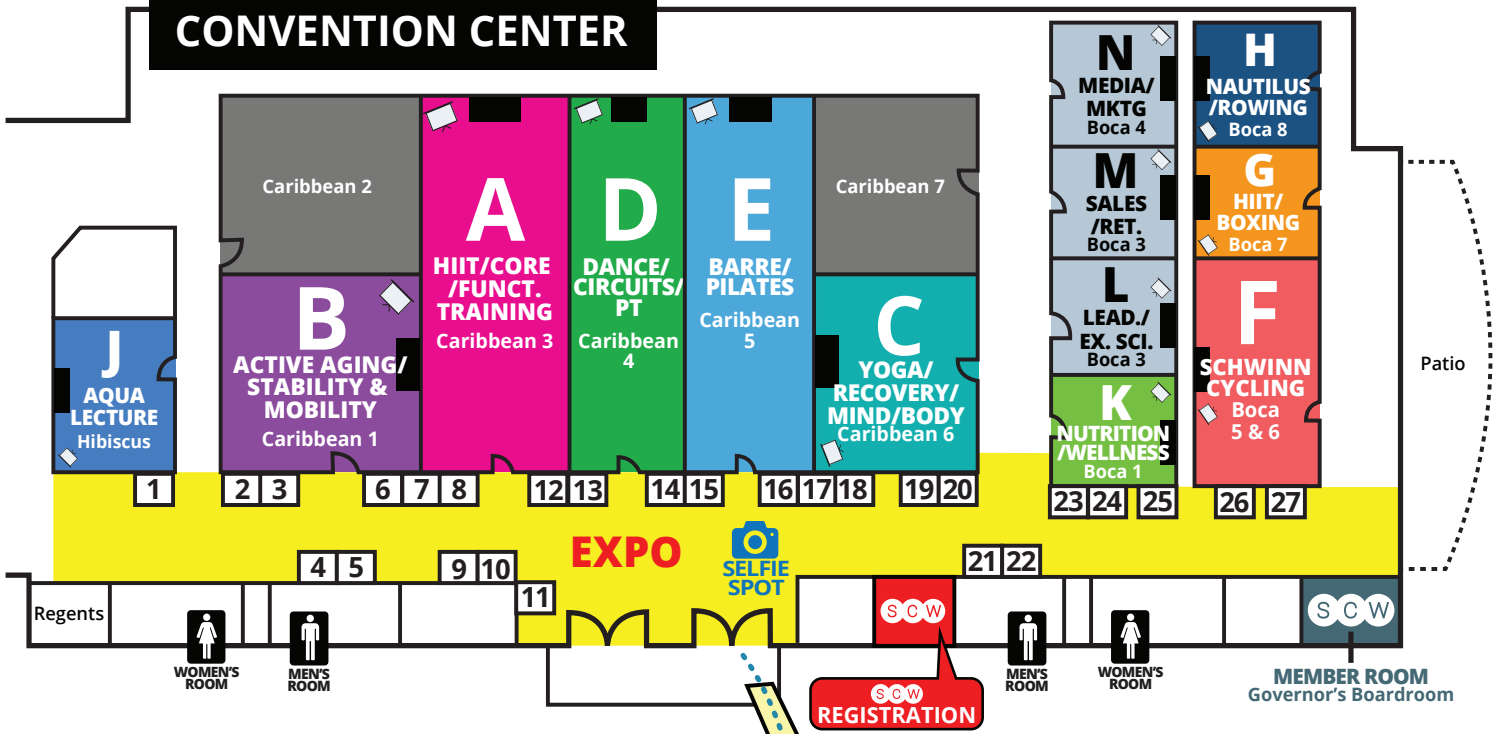

CONVENTION CENTER

FLORIDA MANIA[®] Fitness Pro Convention

OUTLINES, EVALS & CECS

scwfit.com/FL20

KEY

FLORIDA MANIA[®] Fitness Pro Convention

EXPO HOURS

THURS. MAY 14 5:00PM – 7:00PM

FRI. MAY 15 8:00 AM – 9:15 AM
10:30 AM – 1:00 PM
5:15PM – 6:00 PM

SAT. MAY 16 8:40 AM – 11:15 AM
12:30 PM – 3:00 PM
4:00 PM – 4:45 PM

SUN. MAY 17 10:00 AM – 12:45 PM

EXPO & SPONSORS

PREMIER SPONSORS

CORE HEALTH & FITNESS

CO-SPONSORS

ASSOCIATE SPONSORS

TRANSPORTATION & PARKING

Discounted Hotel Parking: Self-Parking is \$10 (plus tax) with valet parking available for \$13 (plus tax).

**OUTLINES,
EVALS &
CECS**

www.scwfit.com/FL20