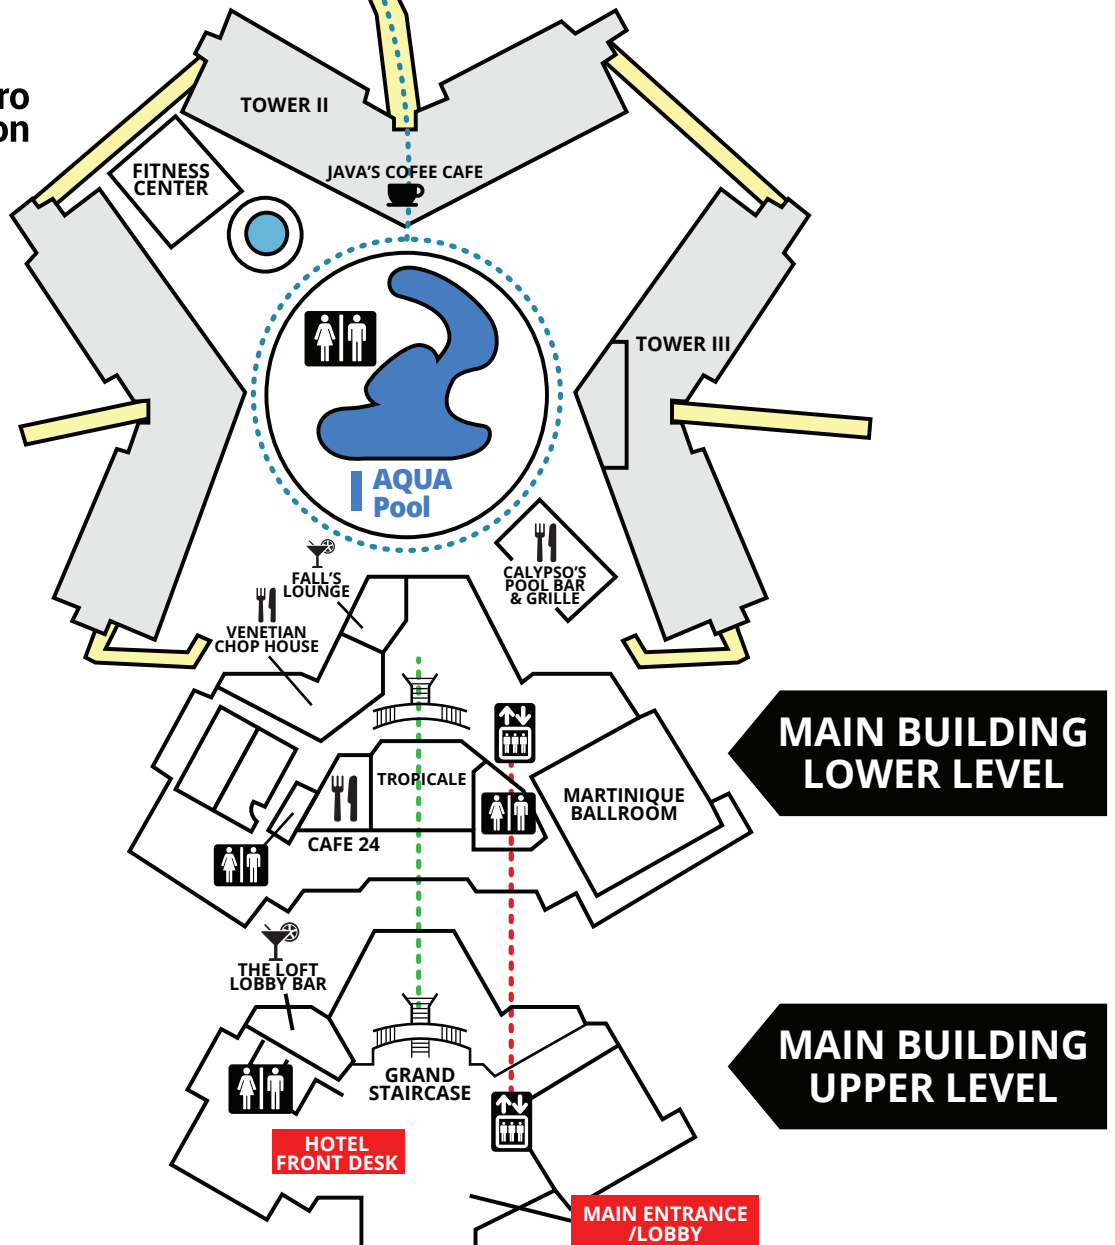

CONVENTION CENTER

FLORIDA MANIA[®] Fitness Pro Convention

OUTLINES, EVALS & CECS

scwfit.com/FL20

KEY

FLORIDA MANIA[®] Fitness Pro Convention

EXPO HOURS

THURS. MAY 14 5:00PM – 7:00PM

FRI. MAY 15 8:00 AM – 9:15 AM
10:30 AM – 1:00 PM
5:15PM – 6:00 PM

SAT. MAY 16 8:40 AM – 11:15 AM
12:30 PM – 3:00 PM
4:00 PM – 4:45 PM

SUN. MAY 17 10:00 AM – 12:45 PM

EXPO & SPONSORS

PREMIER SPONSORS

CORE HEALTH & FITNESS

CO-SPONSORS

ASSOCIATE SPONSORS

TRANSPORTATION & PARKING

Discounted Hotel Parking: Self-Parking is \$10 (plus tax) with valet parking available for \$13 (plus tax).

**OUTLINES,
EVALS &
CECS**

www.scwfit.com/FL20