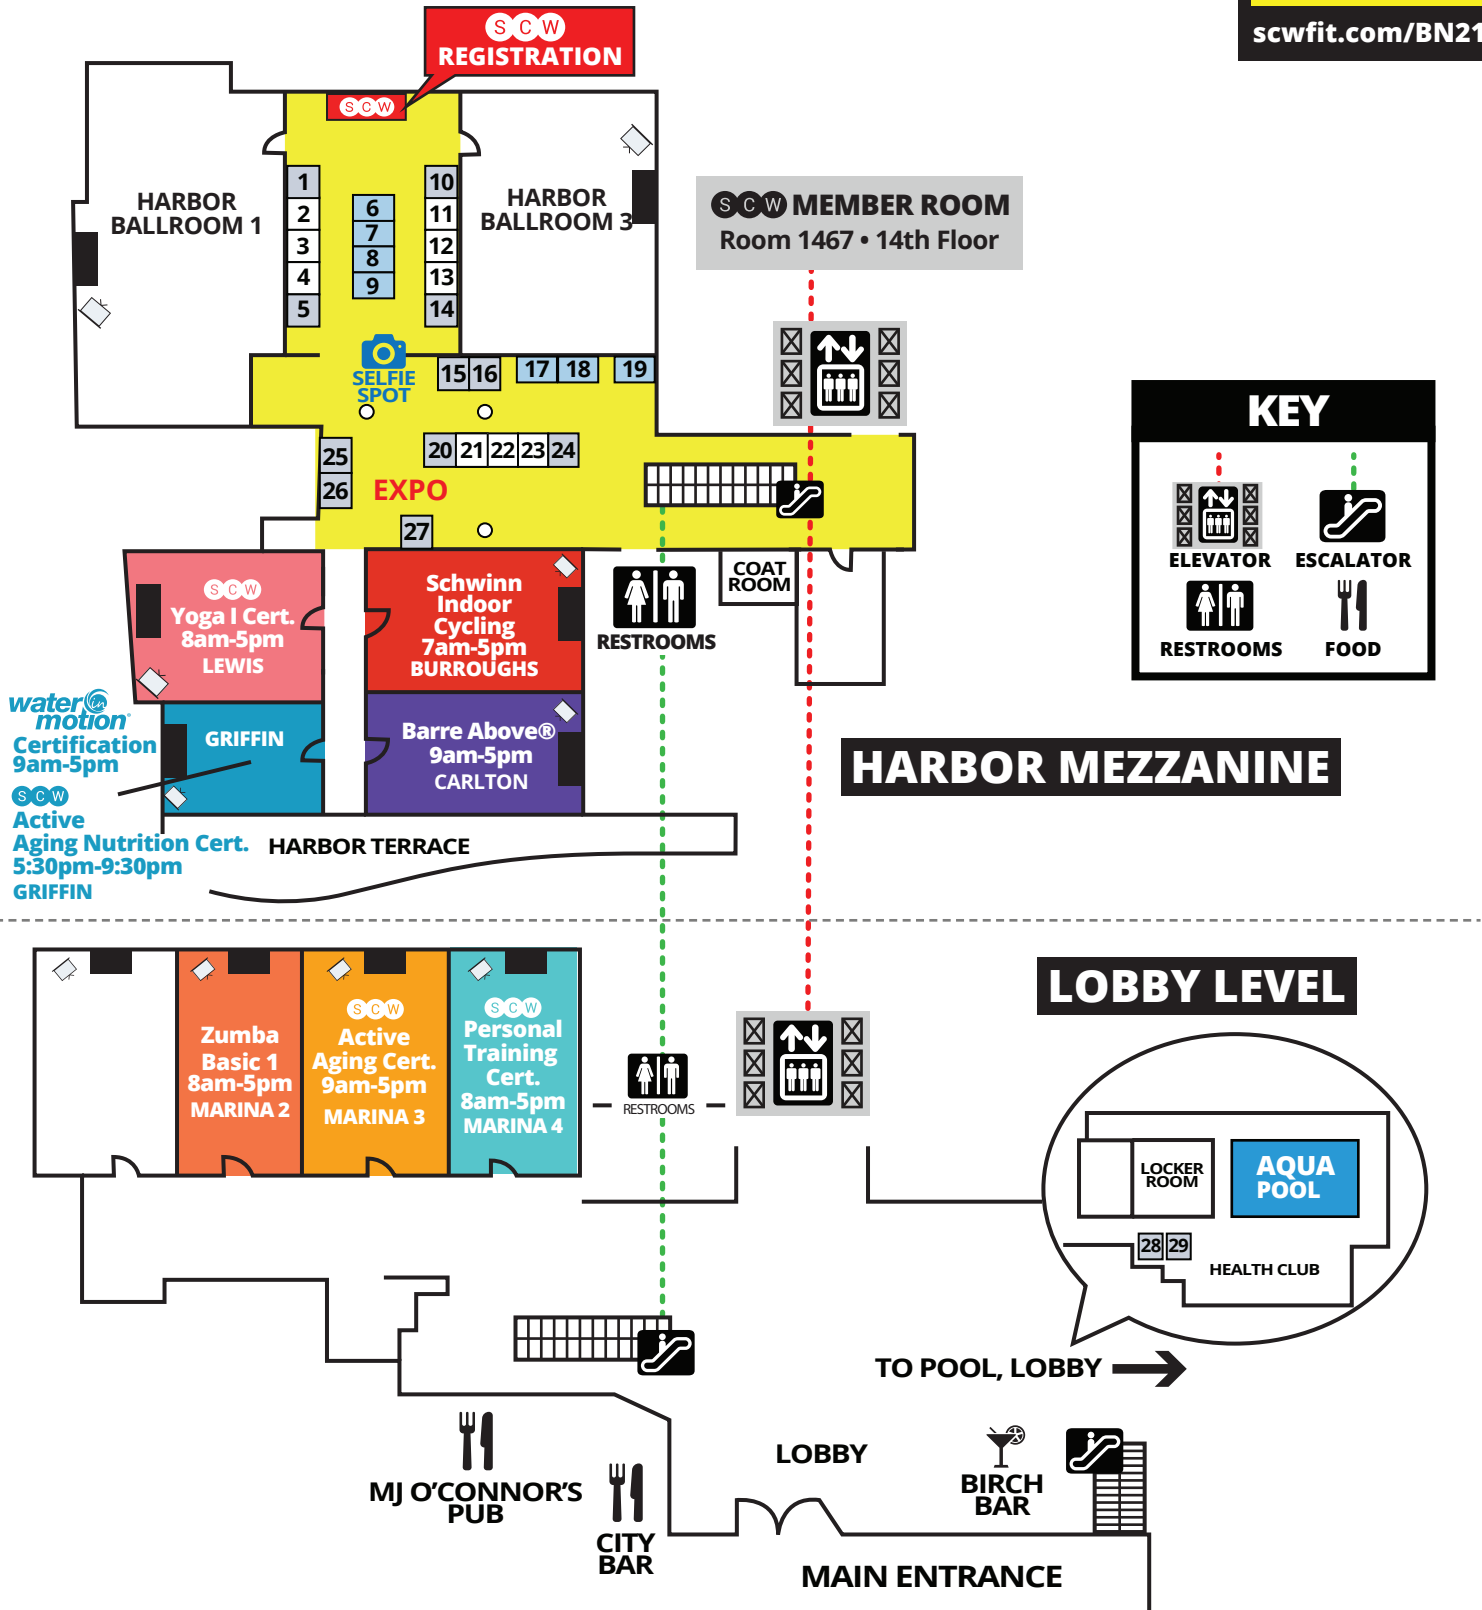

SCW BOSTON MANIA[®] Fitness Pro Convention THURSDAY

OUTLINES, EVALS & CECS

scwfit.com/BN21

SCW
BOSTON MANIA® Fitness Pro Convention
SUNDAY

OUTLINES, EVALS & CECS
scwfit.com/BN21