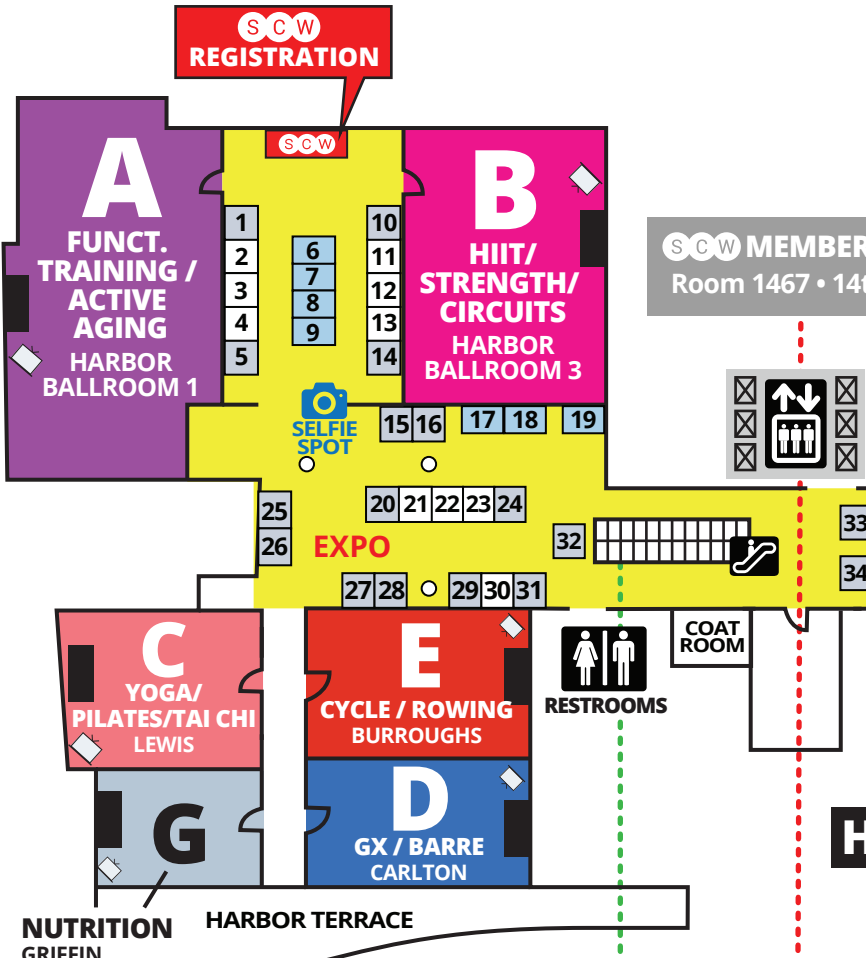

BOSTON MANIA[®] Fitness Pro Convention

OUTLINES, EVALS & CECS

scwfit.com/BN21

KEY

- ELEVATOR
- ESCALATOR
- RESTROOMS
- FOOD

HARBOR MEZZANINE