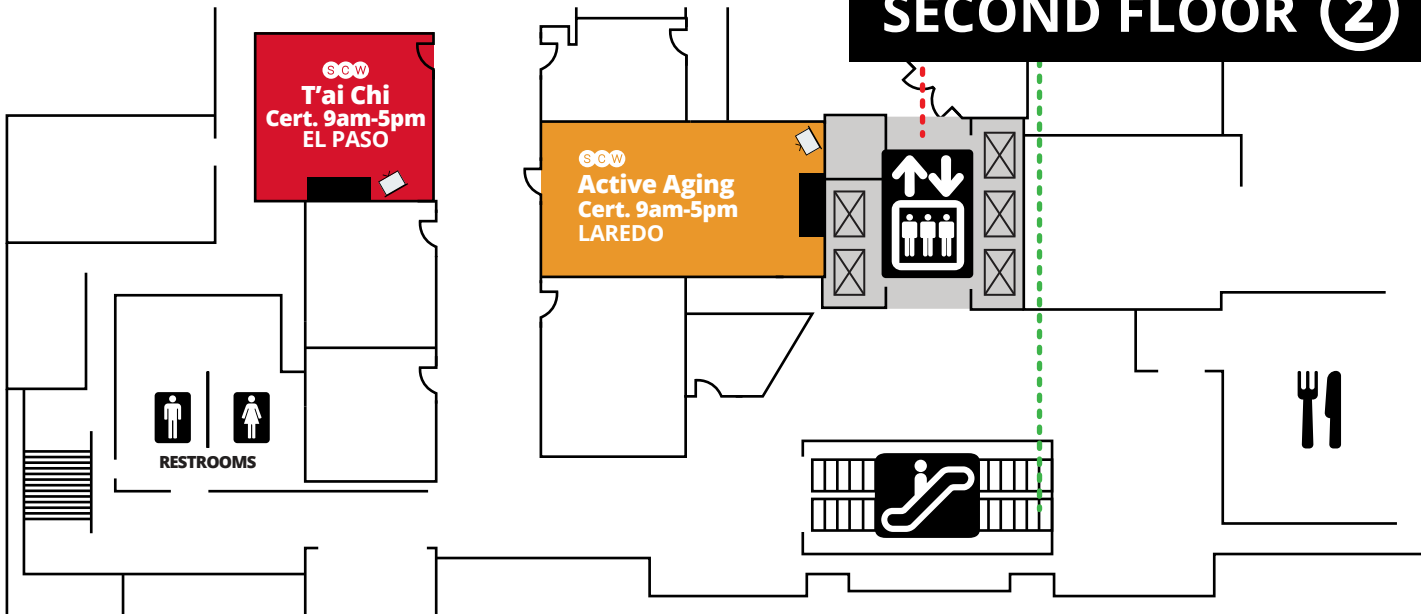

WEDNESDAY DALLAS MANIA[®]

SCW

OUTLINES, EVALS & CECS

www.scwfit.com/DL21

KEY

			
ELEVATOR	ESCALATOR	RESTROOMS	FOOD

FOURTH FLOOR ④

POOL

SECOND FLOOR ②

THURSDAY DALLAS MANIA[®]

SCW

OUTLINES, EVALS & CECS

www.scwfit.com/DL21

KEY

ELEVATOR

ESCALATOR

RESTROOMS

FOOD

FOURTH FLOOR ④

POOL

SECOND FLOOR ②

DALLAS MANIA[®]

SCW

SUNDAY

OUTLINES, EVALS & CECS
www.scwfit.com/DL21

Fairmont
DALLAS

KEY

- ELEVATOR
- ESCALATOR
- RESTROOMS
- FOOD