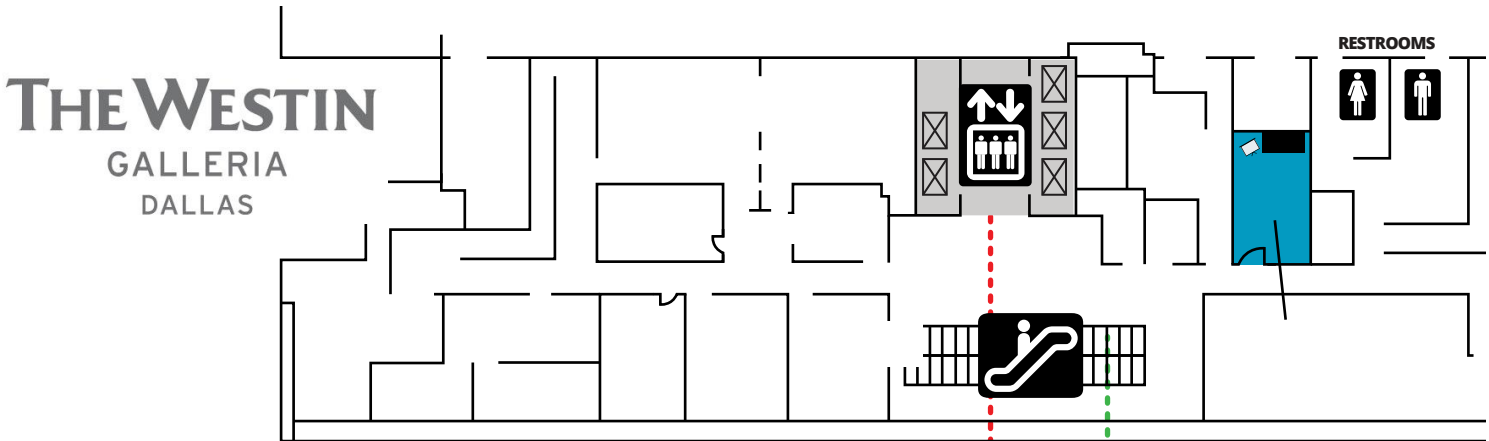

WEDNESDAY DALLAS MANIA[®]

SCW

OUTLINES, EVALS & CECS

www.scwfit.com/DL21

KEY

			
ELEVATOR	ESCALATOR	RESTROOMS	FOOD

FOURTH FLOOR ④

POOL

SECOND FLOOR ②

THURSDAY DALLAS MANIA[®]

SCW

OUTLINES, EVALS & CECS

www.scwfit.com/DL21

KEY

ELEVATOR

ESCALATOR

RESTROOMS

FOOD

FOURTH FLOOR ④

POOL

SECOND FLOOR ②

DALLAS MANIA[®]

SCW

SUNDAY

OUTLINES, EVALS & CECS
www.scwfit.com/DL21

Fairmont
DALLAS

KEY

- ELEVATOR
- ESCALATOR
- RESTROOMS
- FOOD