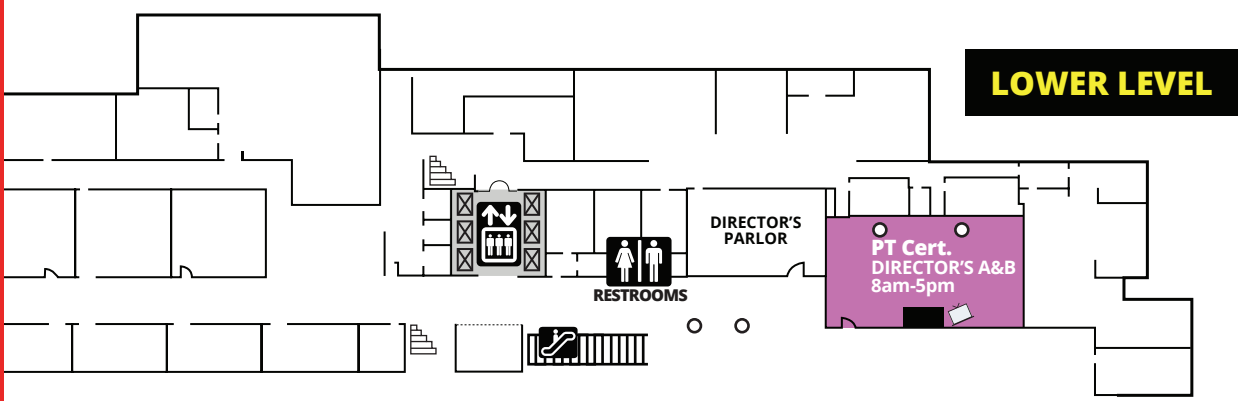

THIRD LEVEL

MIDWEST MANIA® THURSDAY

LOBBY LEVEL

OUTLINES, EVALS & CECS
scwfit.com/MW21

MIDWEST MANIA[®] SUNDAY

**OUTLINES,
EVALS
& CECS**

scwfit.com/MW21

KEY

SECOND LEVEL

LOBBY LEVEL

LOWER LEVEL