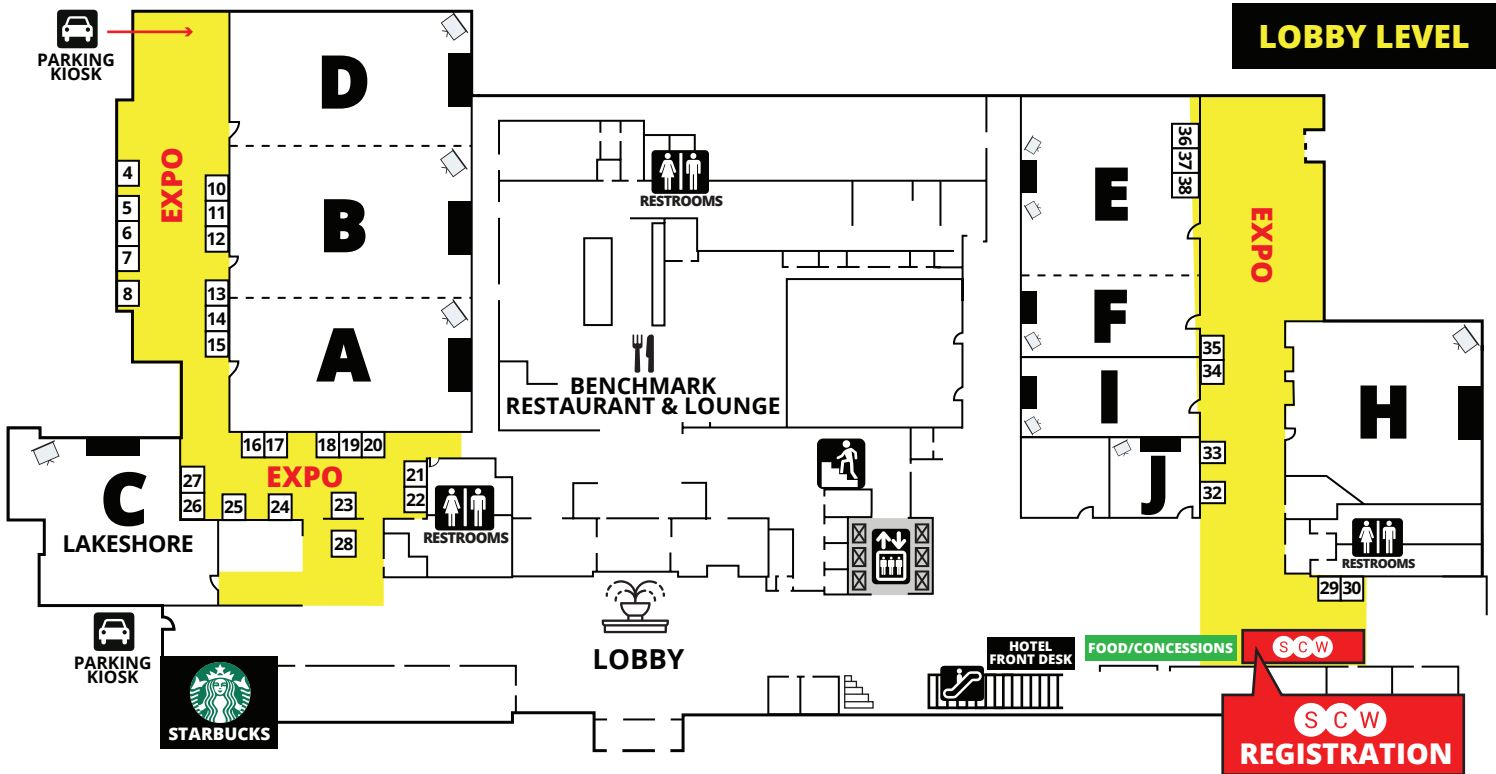

THIRD LEVEL

MIDWEST MANIA® THURSDAY

LOBBY LEVEL

OUTLINES, EVALS & CECS
scwfit.com/MW21

MIDWEST MANIA[®] SUNDAY

**OUTLINES,
EVALS
& CECS**

scwfit.com/MW21

KEY

SECOND LEVEL

LOBBY LEVEL

LOWER LEVEL