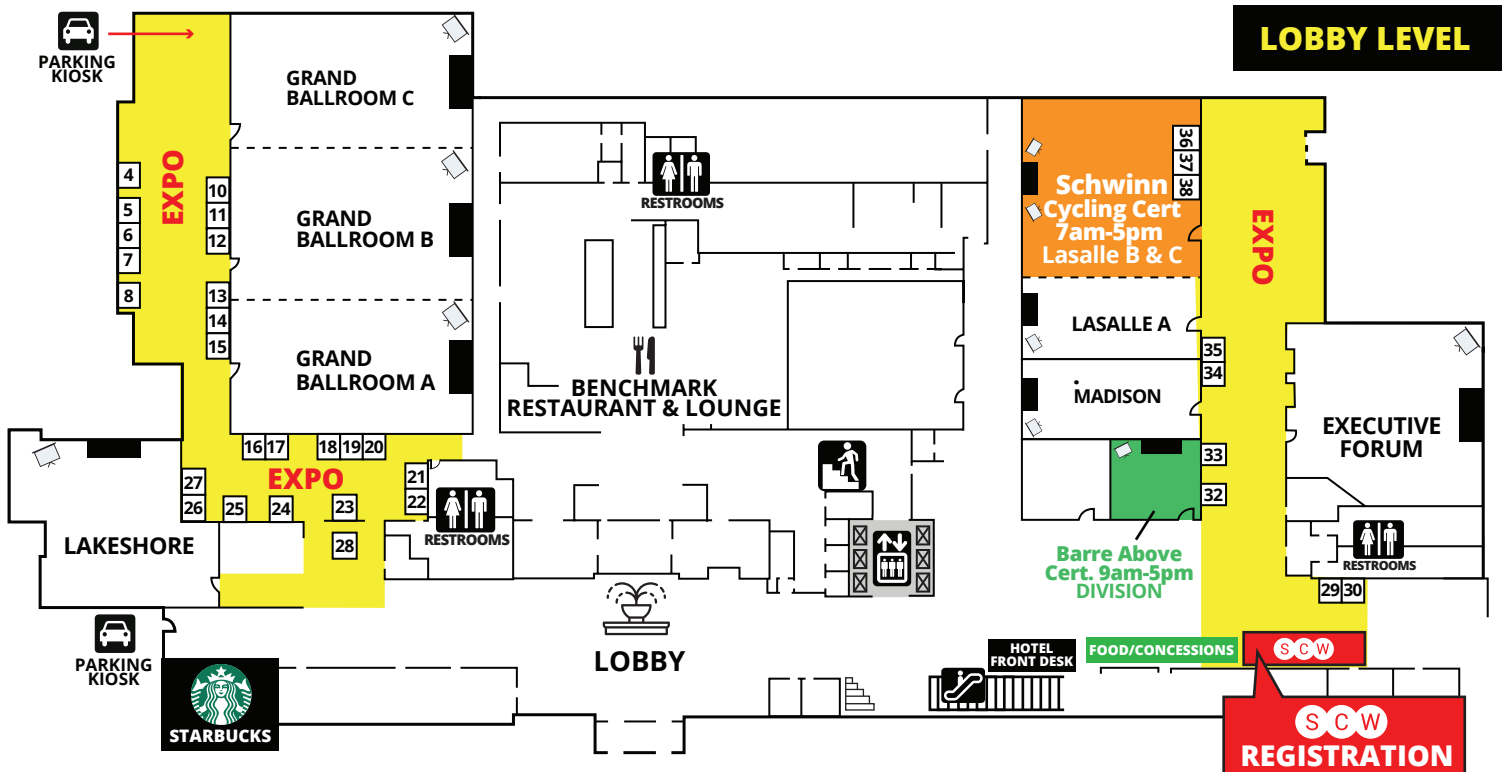

THIRD LEVEL

MIDWEST MANIA® THURSDAY

LOBBY LEVEL

OUTLINES, EVALS & CECS
scwfit.com/MW21

MIDWEST MANIA[®] SUNDAY

**OUTLINES,
EVALS
& CECS**

scwfit.com/MW21

KEY

SECOND LEVEL

LOBBY LEVEL

LOWER LEVEL