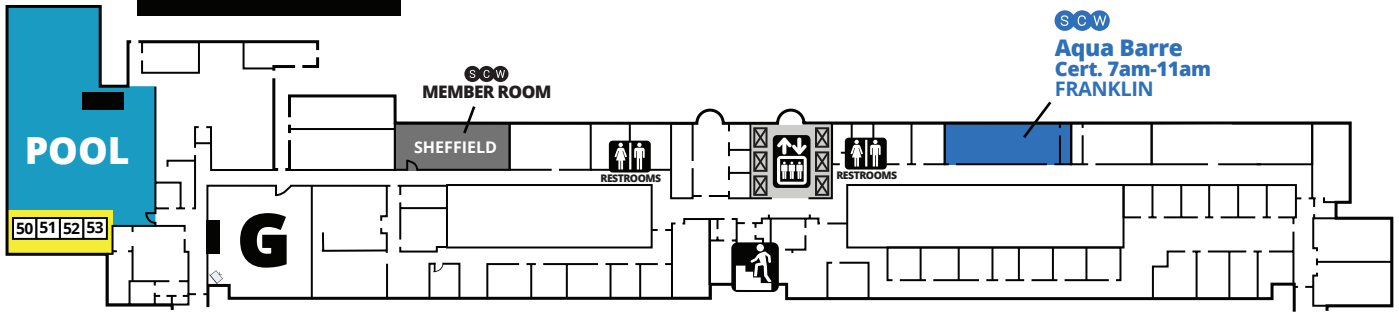

THIRD LEVEL

MIDWEST MANIA® THURSDAY

LOBBY LEVEL

OUTLINES, EVALS & CECS
scwfit.com/MW21

MIDWEST MANIA[®] SUNDAY

**OUTLINES,
EVALS
& CECS**

scwfit.com/MW21

KEY

SECOND LEVEL

LOBBY LEVEL

LOWER LEVEL