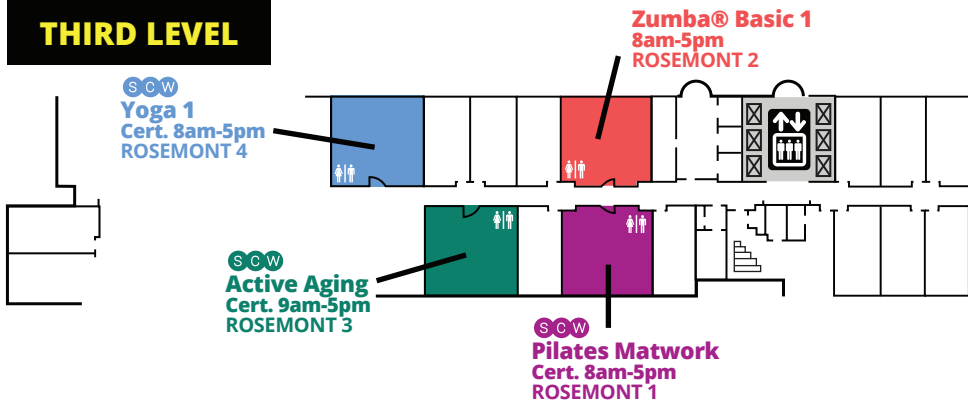

THIRD LEVEL

MIDWEST MANIA® THURSDAY

LOBBY LEVEL

OUTLINES, EVALS & CECS
scwfit.com/MW21

MIDWEST MANIA[®] SUNDAY

**OUTLINES,
EVALS
& CECS**

scwfit.com/MW21

KEY

SECOND LEVEL

LOBBY LEVEL

LOWER LEVEL