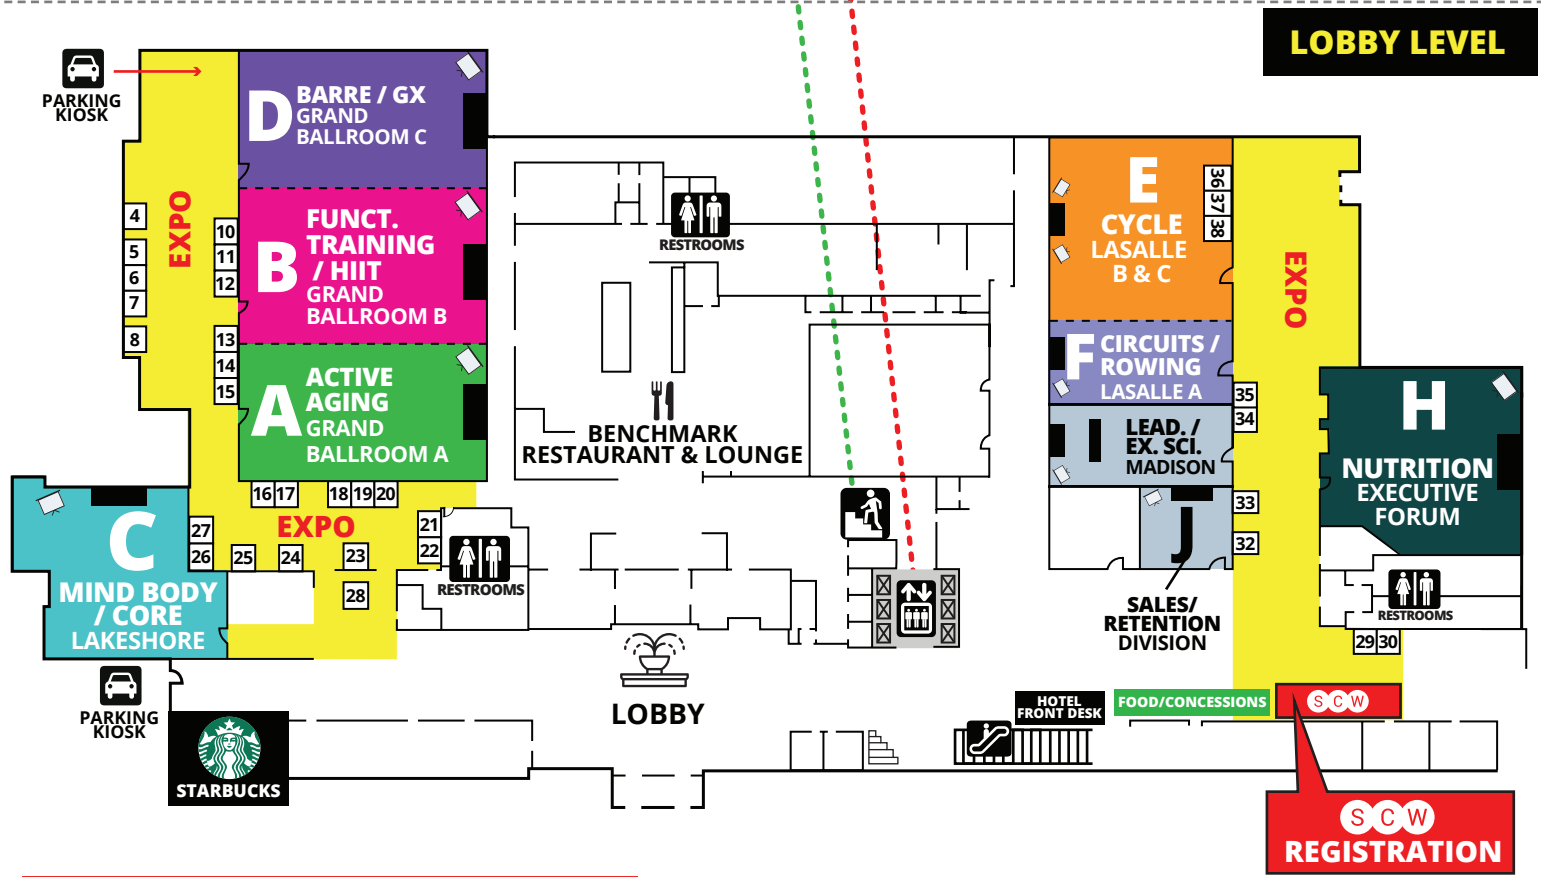

MIDWEST MANIA[®] Fitness Pro Convention

KEY

- ELEVATOR
- STAIRS
- RESTROOMS
- FOOD

OUTLINES, EVALS & CECS

scwfit.com/MW21