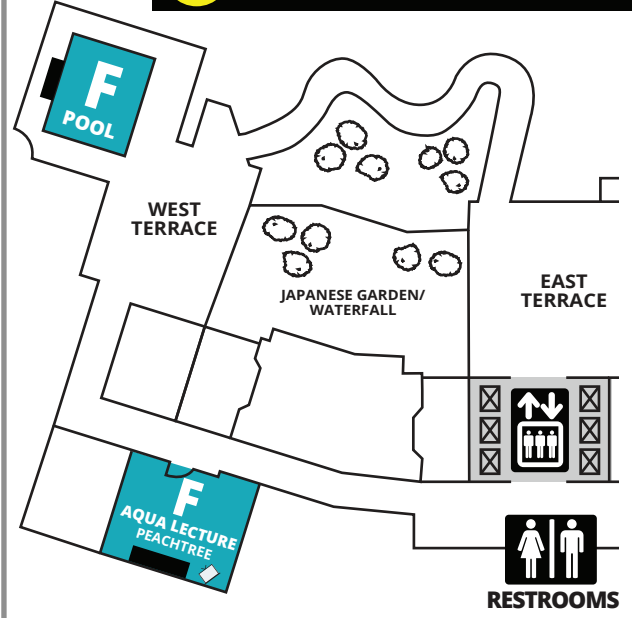

ATLANTA MANIA® Fitness Pro Convention

L LOBBY LEVEL - 2nd floor

3 GARDEN LEVEL - 3rd floor

LL LOWER LOBBY LEVEL - 1st floor

RECORDINGS, OUTLINES, EVALS & CECS
scwfit.com/AT22

KEY

- ELEVATOR
- STAIRS
- RESTROOMS
- FOOD