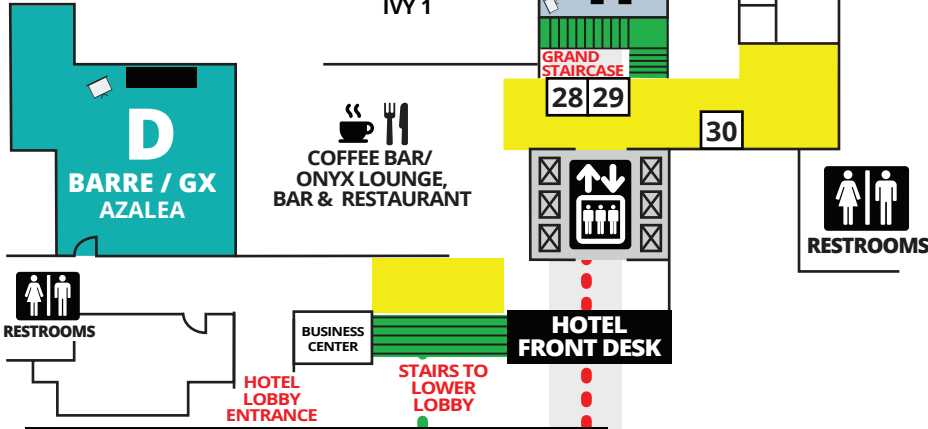

ATLANTA MANIA® Fitness Pro Convention

L LOBBY LEVEL - 2nd floor

3 GARDEN LEVEL - 3rd floor

LL LOWER LOBBY LEVEL - 1st floor

RECORDINGS, OUTLINES, EVALS & CECS
scwfit.com/AT22

KEY

- ELEVATOR
- STAIRS
- RESTROOMS
- FOOD