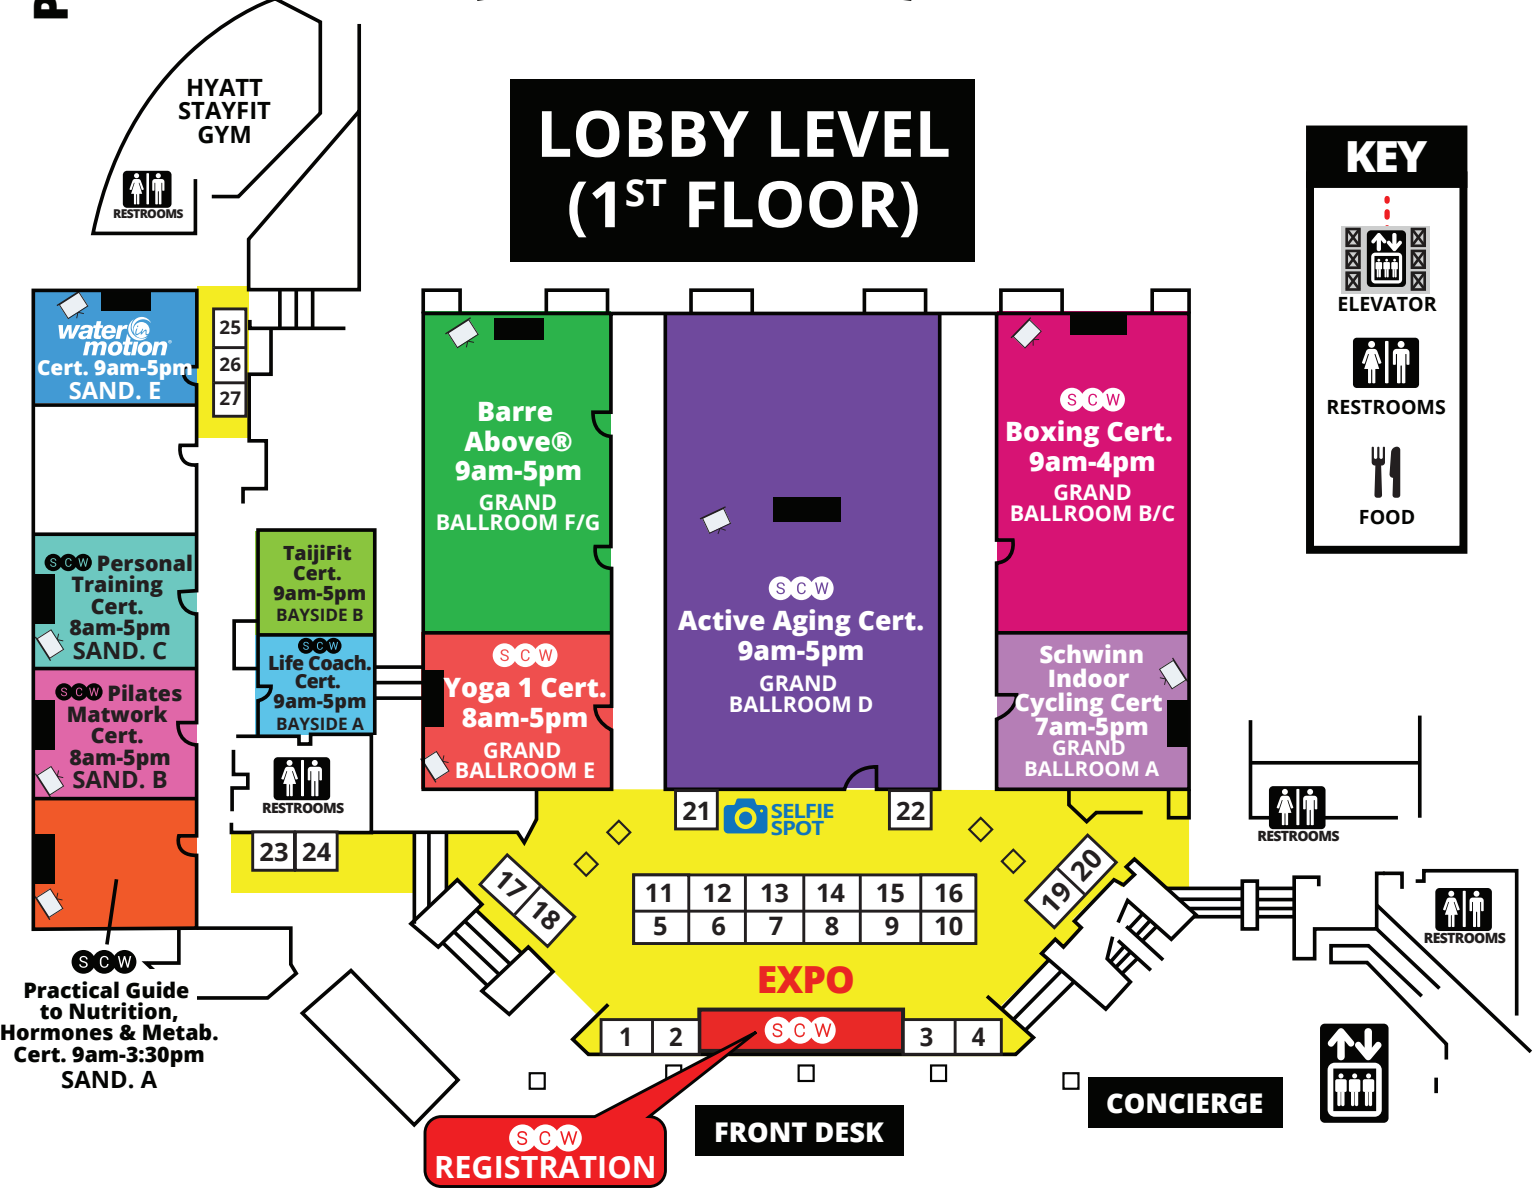

THURSDAY

SCW California MANIA[®]

POOL AREAS

F
AQUA
ACTIVITY
POOL

LOBBY LEVEL (1ST FLOOR)

KEY

- ELEVATOR
- RESTROOMS
- FOOD

**OUTLINES,
EVALS & CECS**

scwfit.com/CA22

PARKING
Self Parking is \$10 with validation.

SUNDAY

POOL AREAS

SCW California MANIA[®]

LOBBY LEVEL (1ST FLOOR)

**OUTLINES,
EVALS & CECS**

scwfit.com/CA22

PARKING

Self Parking is \$10 with validation.