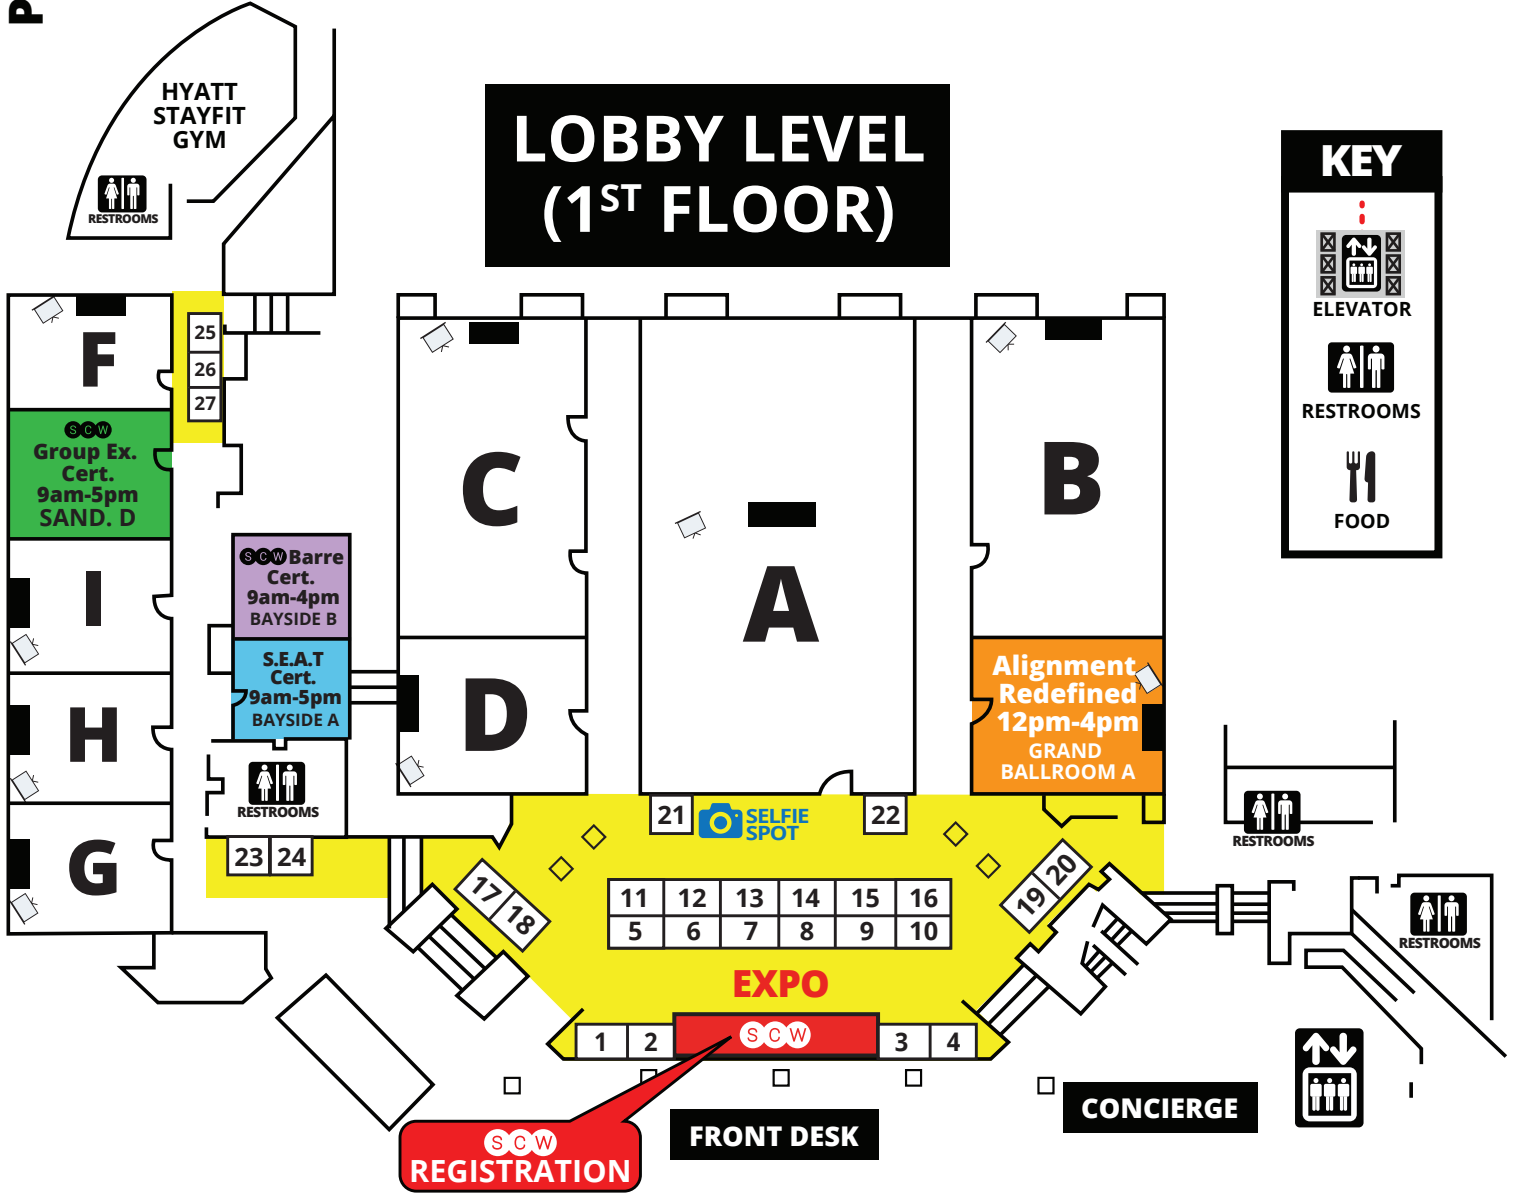

THURSDAY

SCW California MANIA[®]

POOL AREAS

F
AQUA
ACTIVITY
POOL

LOBBY LEVEL (1ST FLOOR)

KEY

- ELEVATOR
- RESTROOMS
- FOOD

**OUTLINES,
EVALS & CECS**

scwfit.com/CA22

PARKING
Self Parking is \$10 with validation.

SUNDAY

POOL AREAS

SCW California MANIA[®]

LOBBY LEVEL (1ST FLOOR)

**OUTLINES,
EVALS & CECS**

scwfit.com/CA22

PARKING

Self Parking is \$10 with validation.