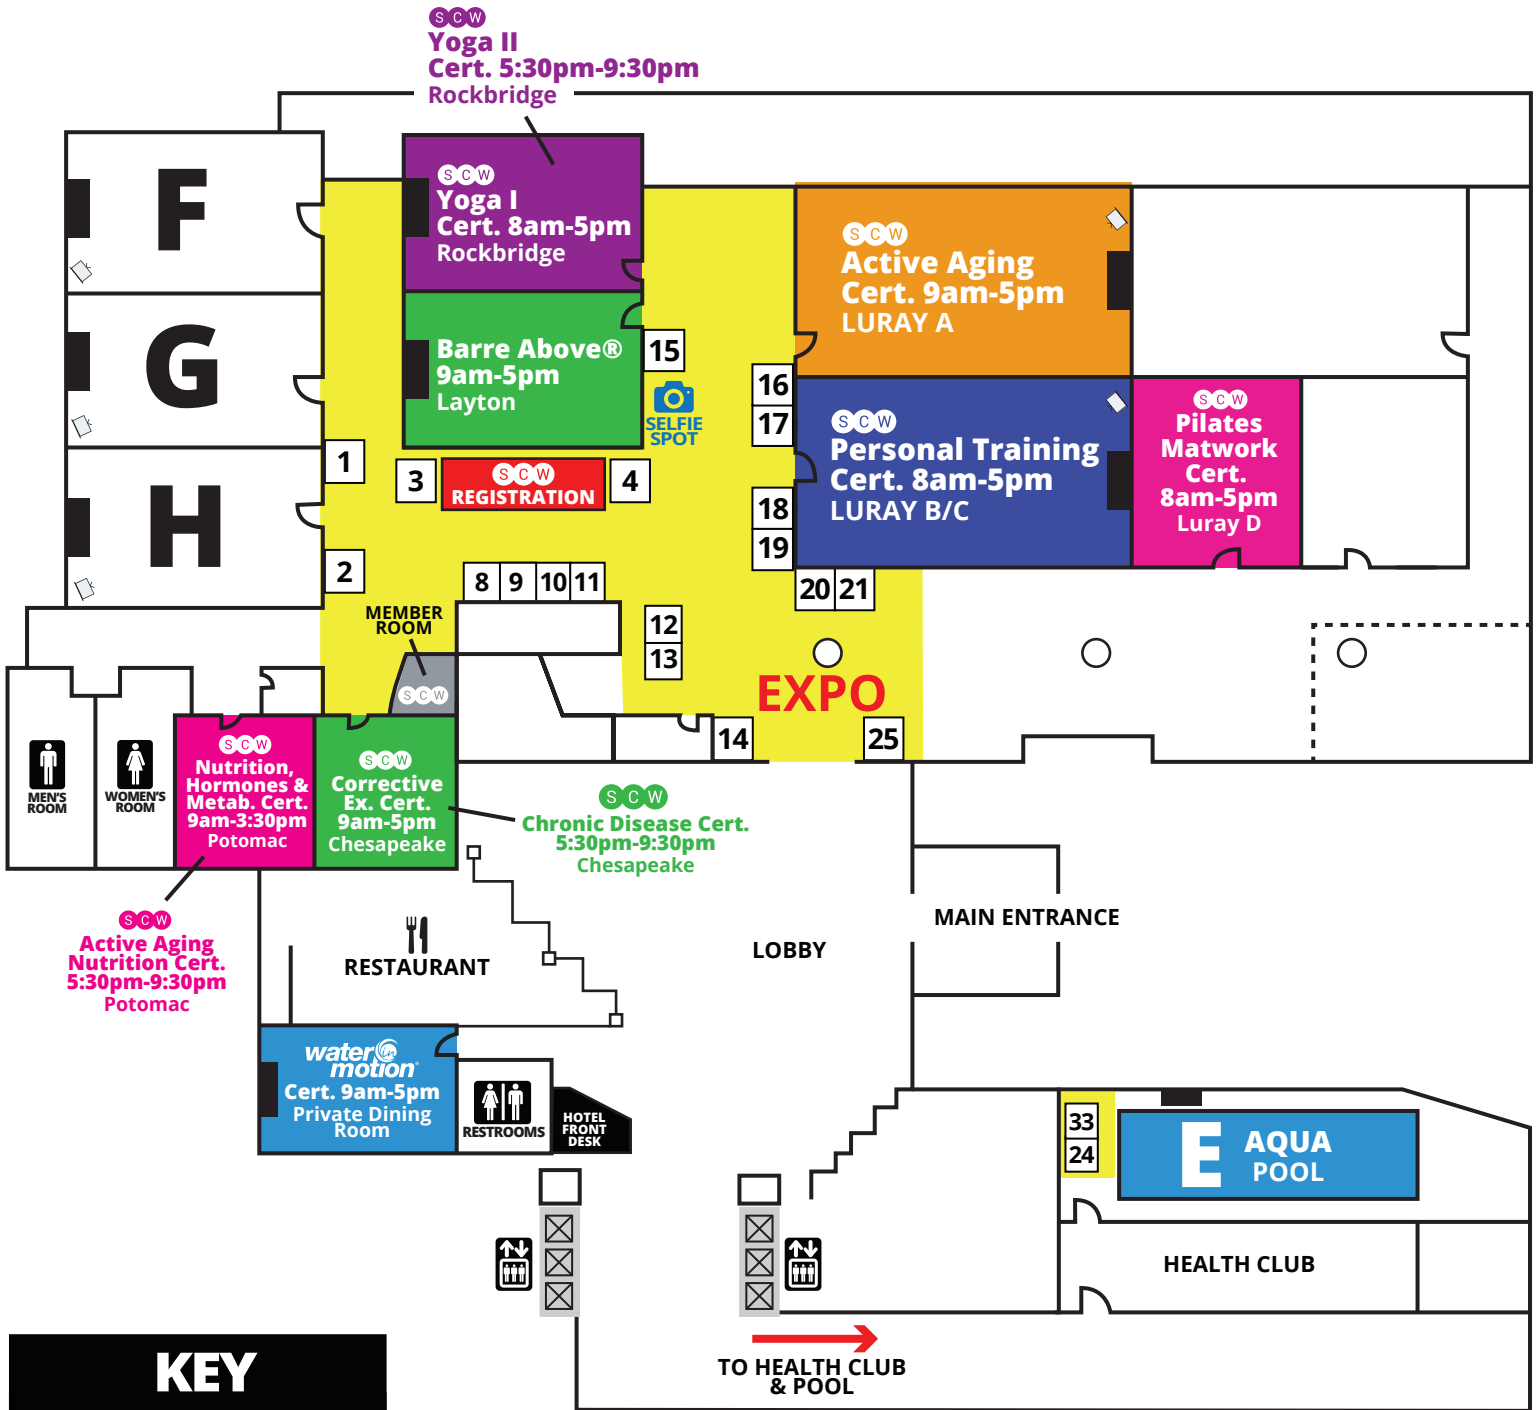

DC SCW MANIA

THURSDAY

KEY

ELEVATOR

RESTROOMS

FOOD

**OUTLINES,
EVALS & CECS**

scwfit.com/DC22

DC SCW MANIA

SUNDAY

KEY

- ELEVATOR
- RESTROOMS
- FOOD

**OUTLINES,
EVALS & CECS**

scwfit.com/DC22