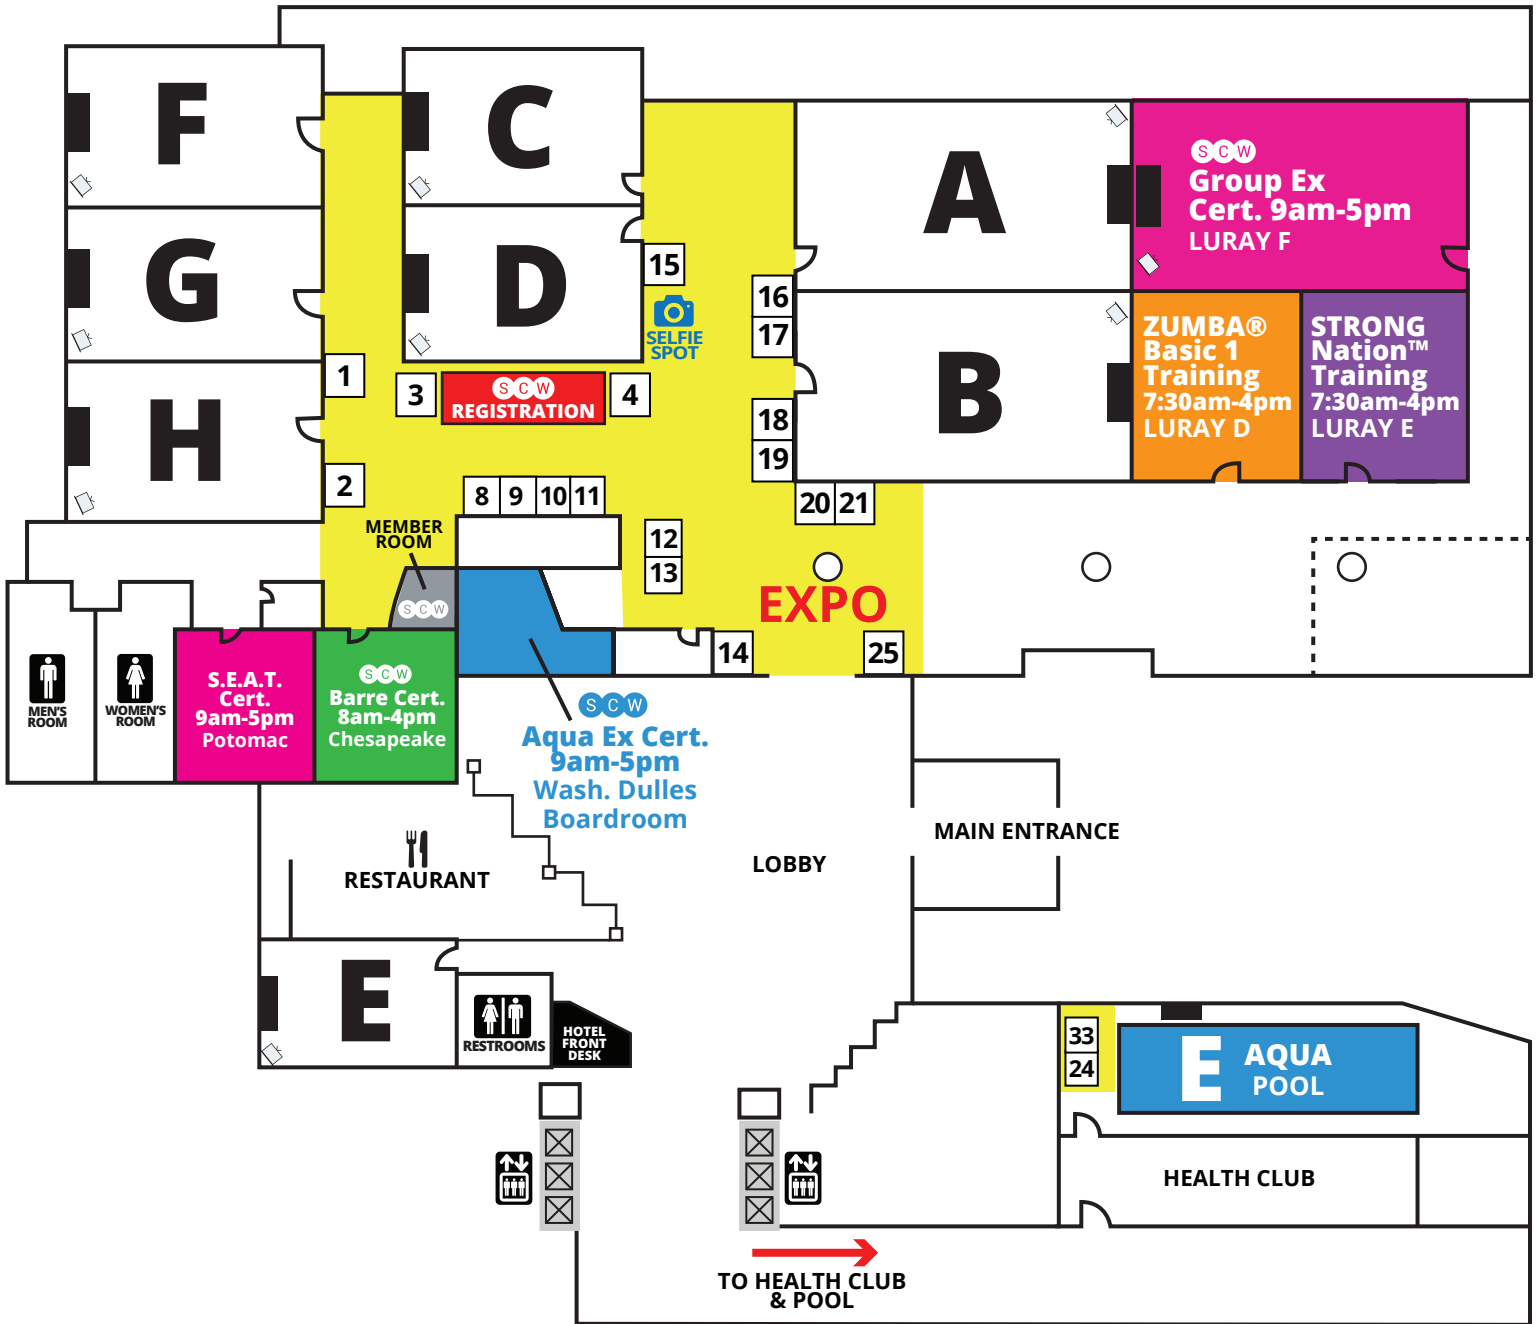

DC SCW MANIA

THURSDAY

KEY

ELEVATOR

RESTROOMS

FOOD

**OUTLINES,
EVALS & CECS**

scwfit.com/DC22

DC SCW MANIA

SUNDAY

KEY

- ELEVATOR
- RESTROOMS
- FOOD

**OUTLINES,
EVALS & CECS**

scwfit.com/DC22