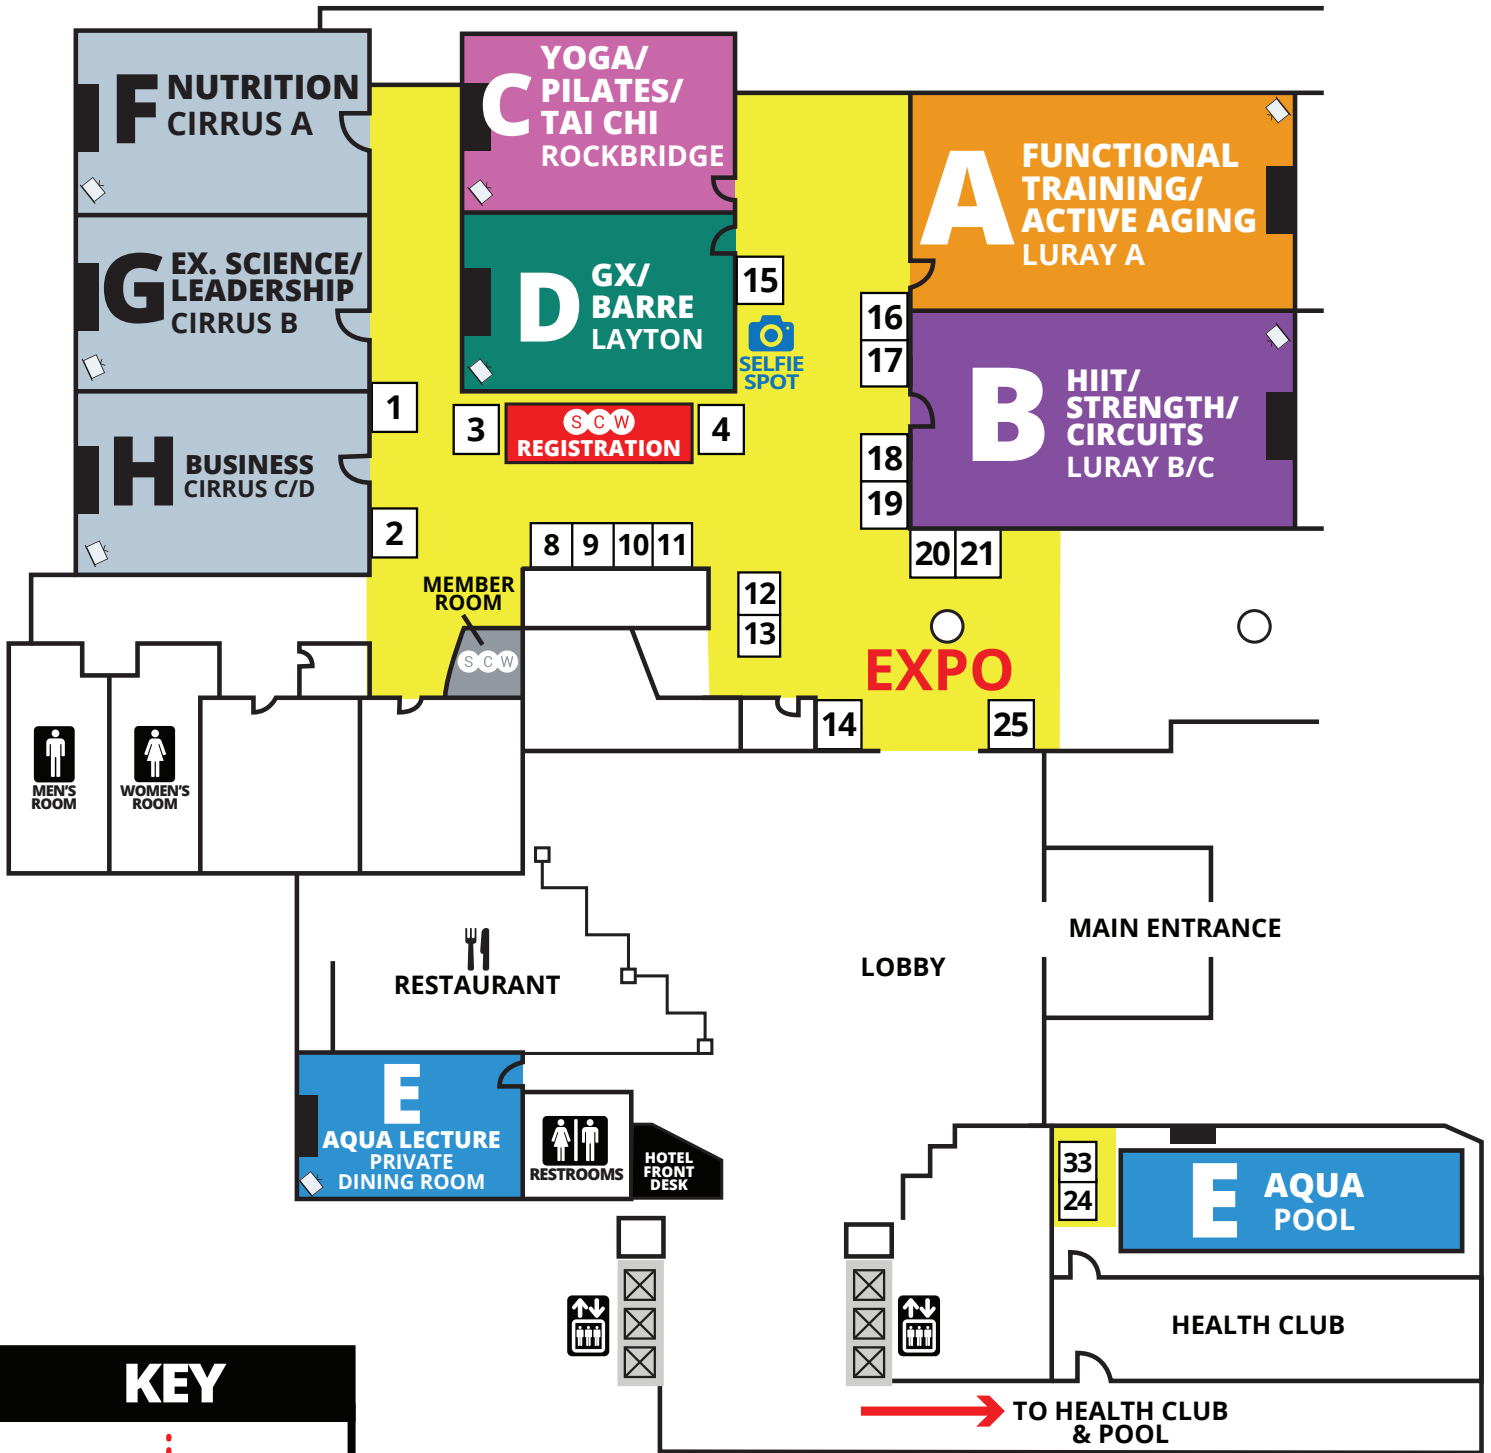

DC SCW MANIA

EVENT MAP

KEY

ELEVATOR

RESTROOMS

FOOD

**OUTLINES,
EVALS & CECS**

scwfit.com/DC22