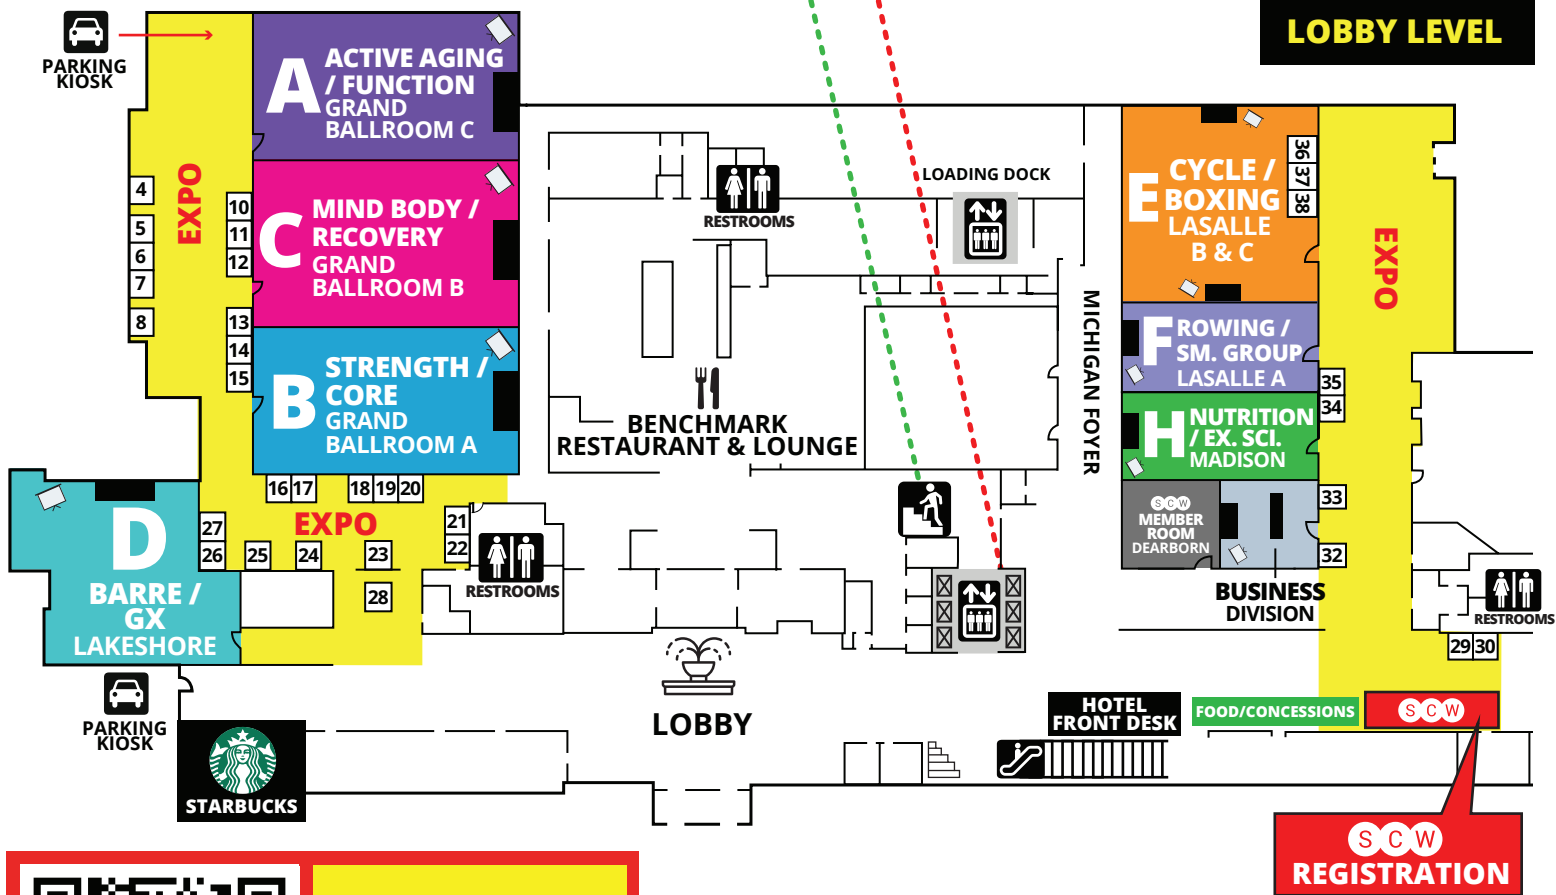

MIDWEST MANIA[®] Fitness Pro Convention

KEY

- ELEVATOR
- STAIRS
- RESTROOMS
- FOOD

SECOND LEVEL

LOBBY LEVEL

**RECORDINGS,
OUTLINES,
EVALS & CECS**

scwfit.com/MW22