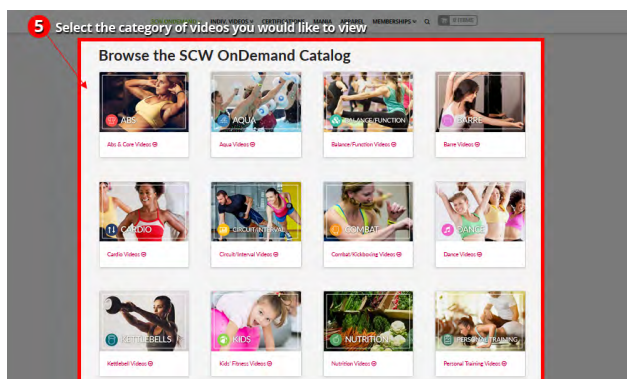

Step 3: Select Your Category

SCW OnDemand is organized by category. Simply select the category from the SCW OnDemand Page or from the "SCW ONDEMAND" dropdown menu located at the top of the website.