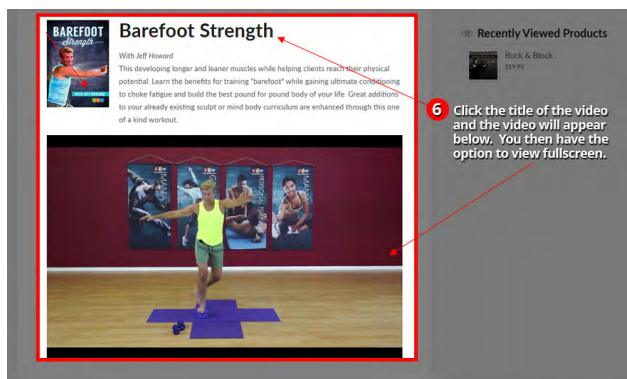

Step 4: It's Go Time!

Once you have selected the category, just click on the video title and the video will appear below. You can view each video full screen by clicking on the bottom right of each video.